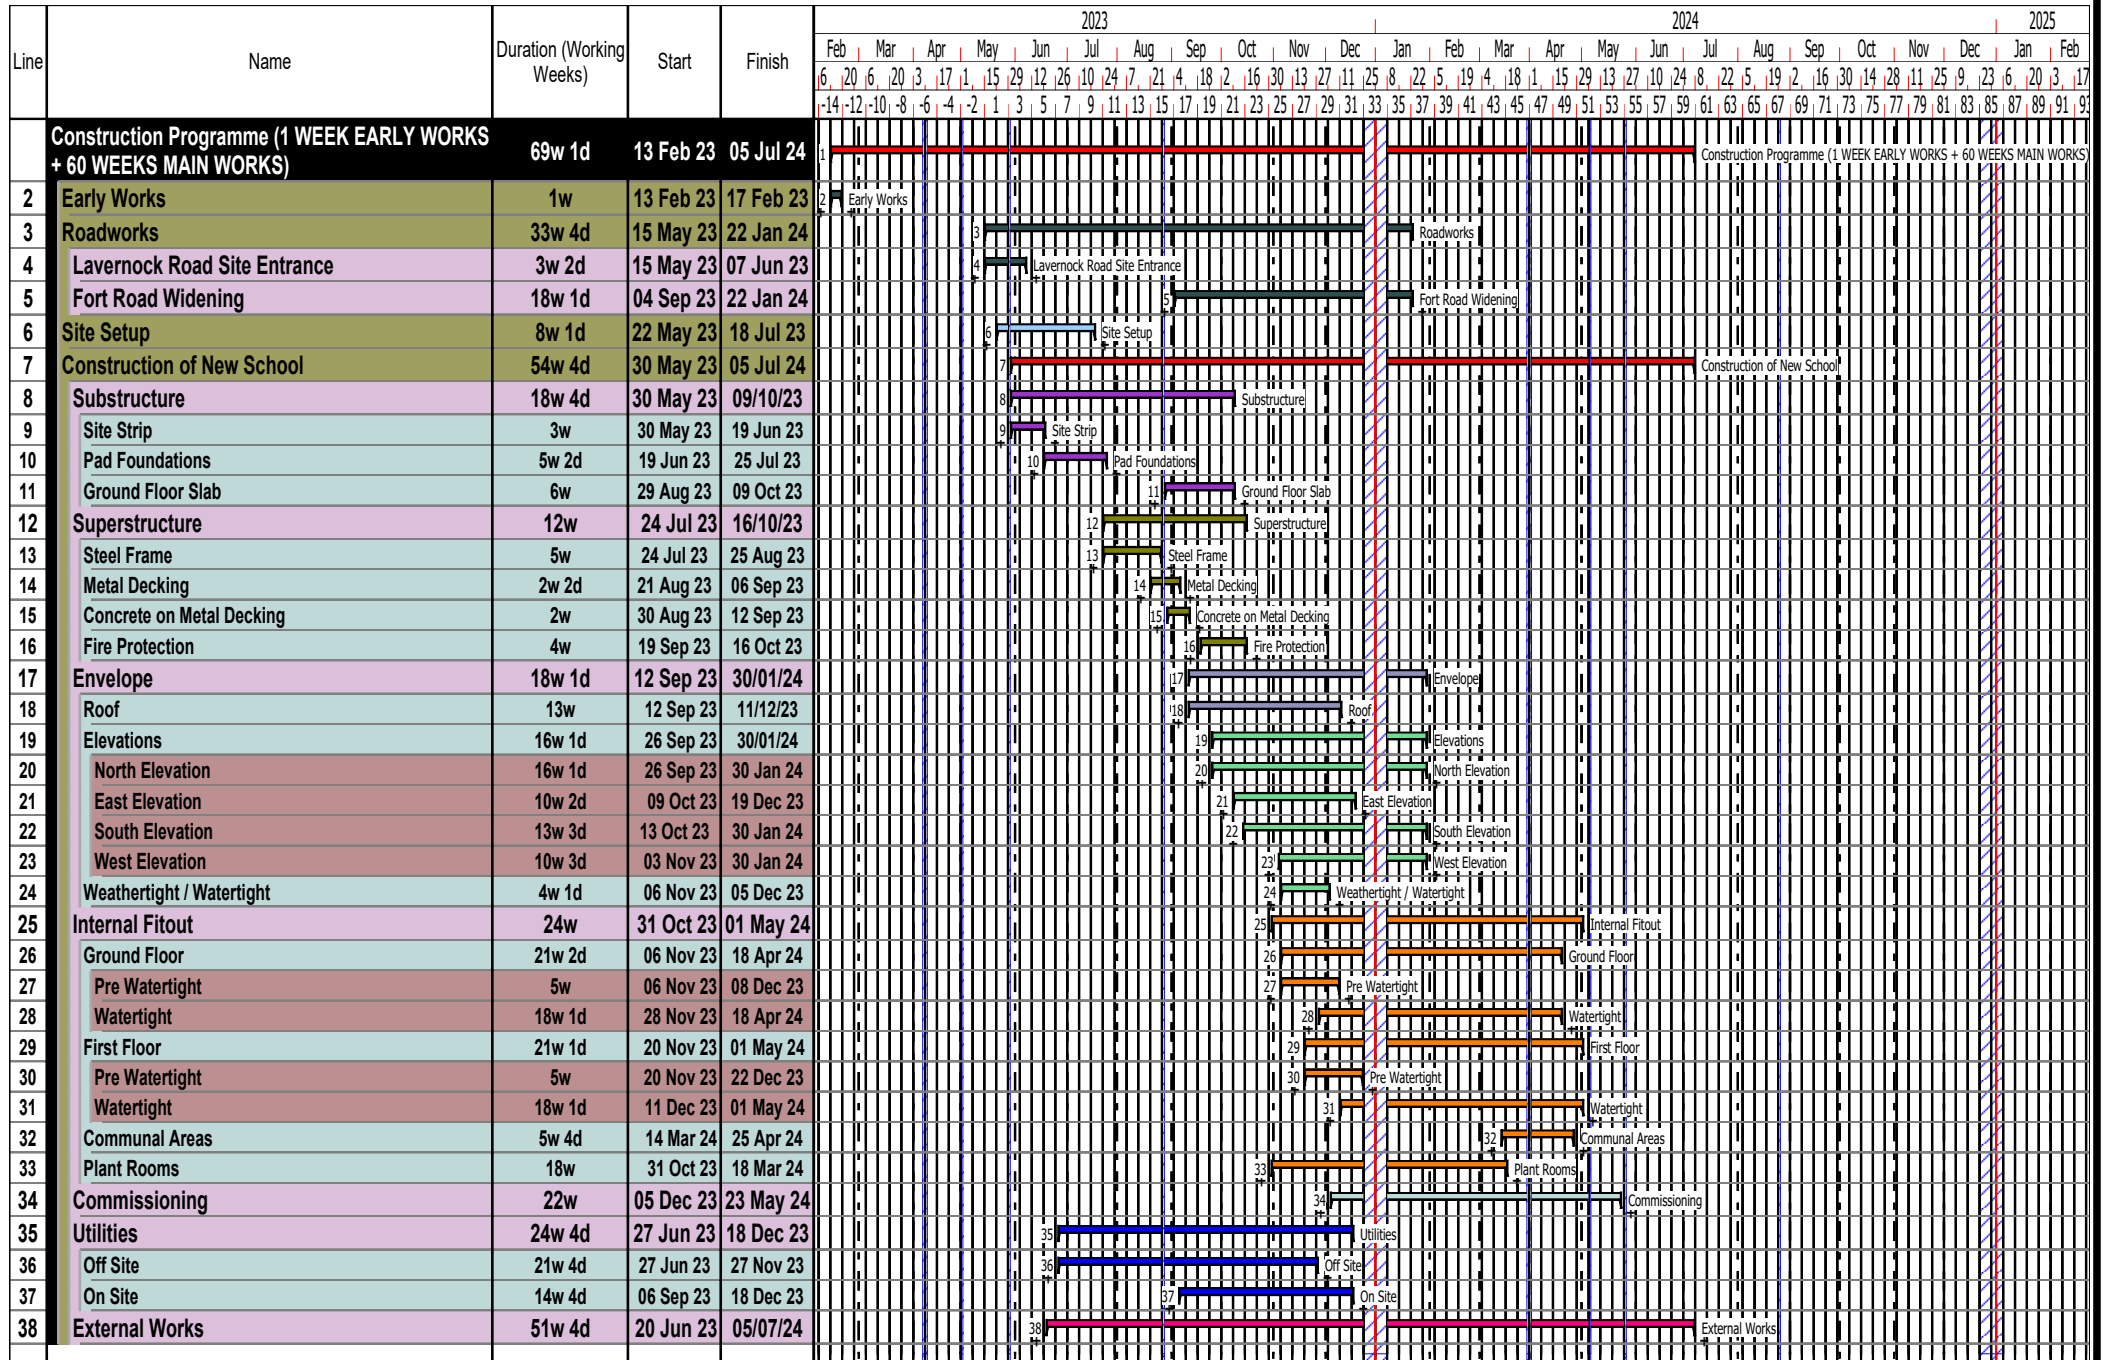

**Ysgol Y Deri Expansion
Construction Programme - Rev L**

ISG

General Comment :

Rev. Comment : L

Author : ISG

First Issued : 19/01/2023

Programme No: YYDE/CON/1

Page 1 of 1

Revision:

L