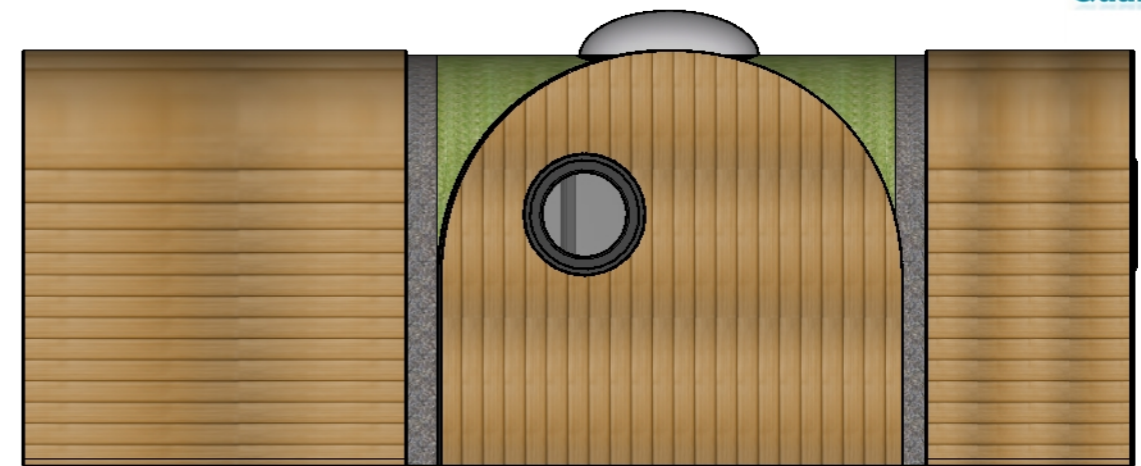

Warren pod

JAMIE LEWIS

Warren pod

rear

7.84 m

2.74 m

r-side

7.35 m

front

7.84 m

L-side

2.74 m

7.35 m

1mm:50mm (1:50)

JAMIE LEWIS

Warren pod

1mm:50mm (1:50)

JAMIE LEWIS