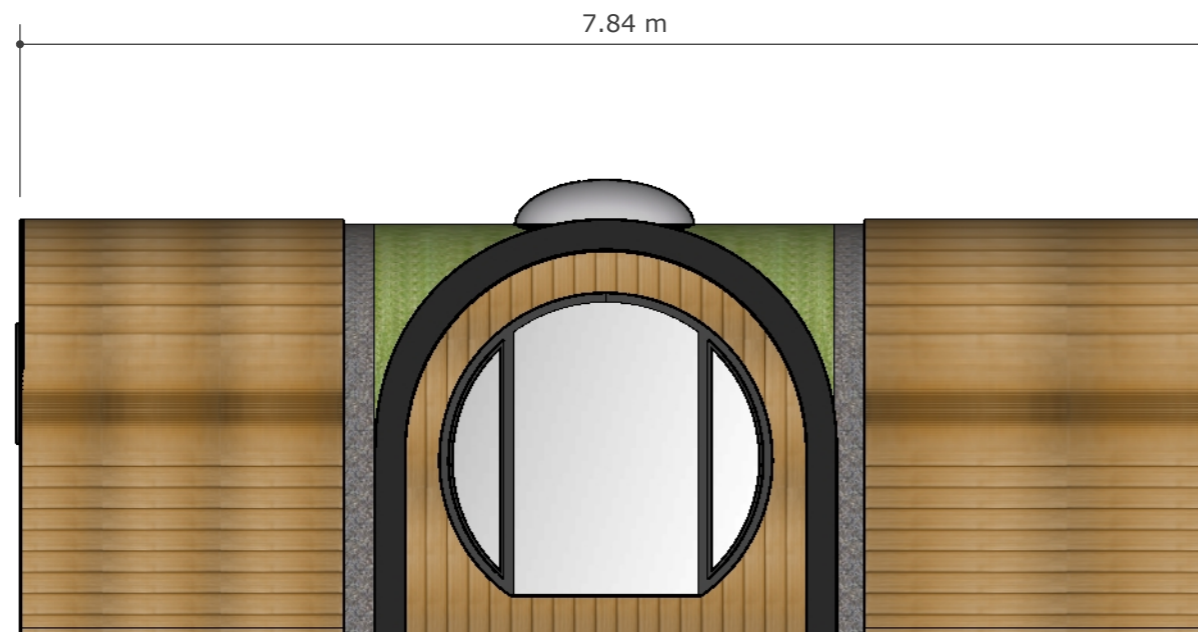

Warren pod

JAMIE LEWIS

Warren pod

rear

7.84 m

2.74 m

r-side

7.35 m

front

7.84 m

L-side

2.74 m

7.35 m

1mm:50mm (1:50)

JAMIE LEWIS

Warren pod

1mm:50mm (1:50)

JAMIE LEWIS