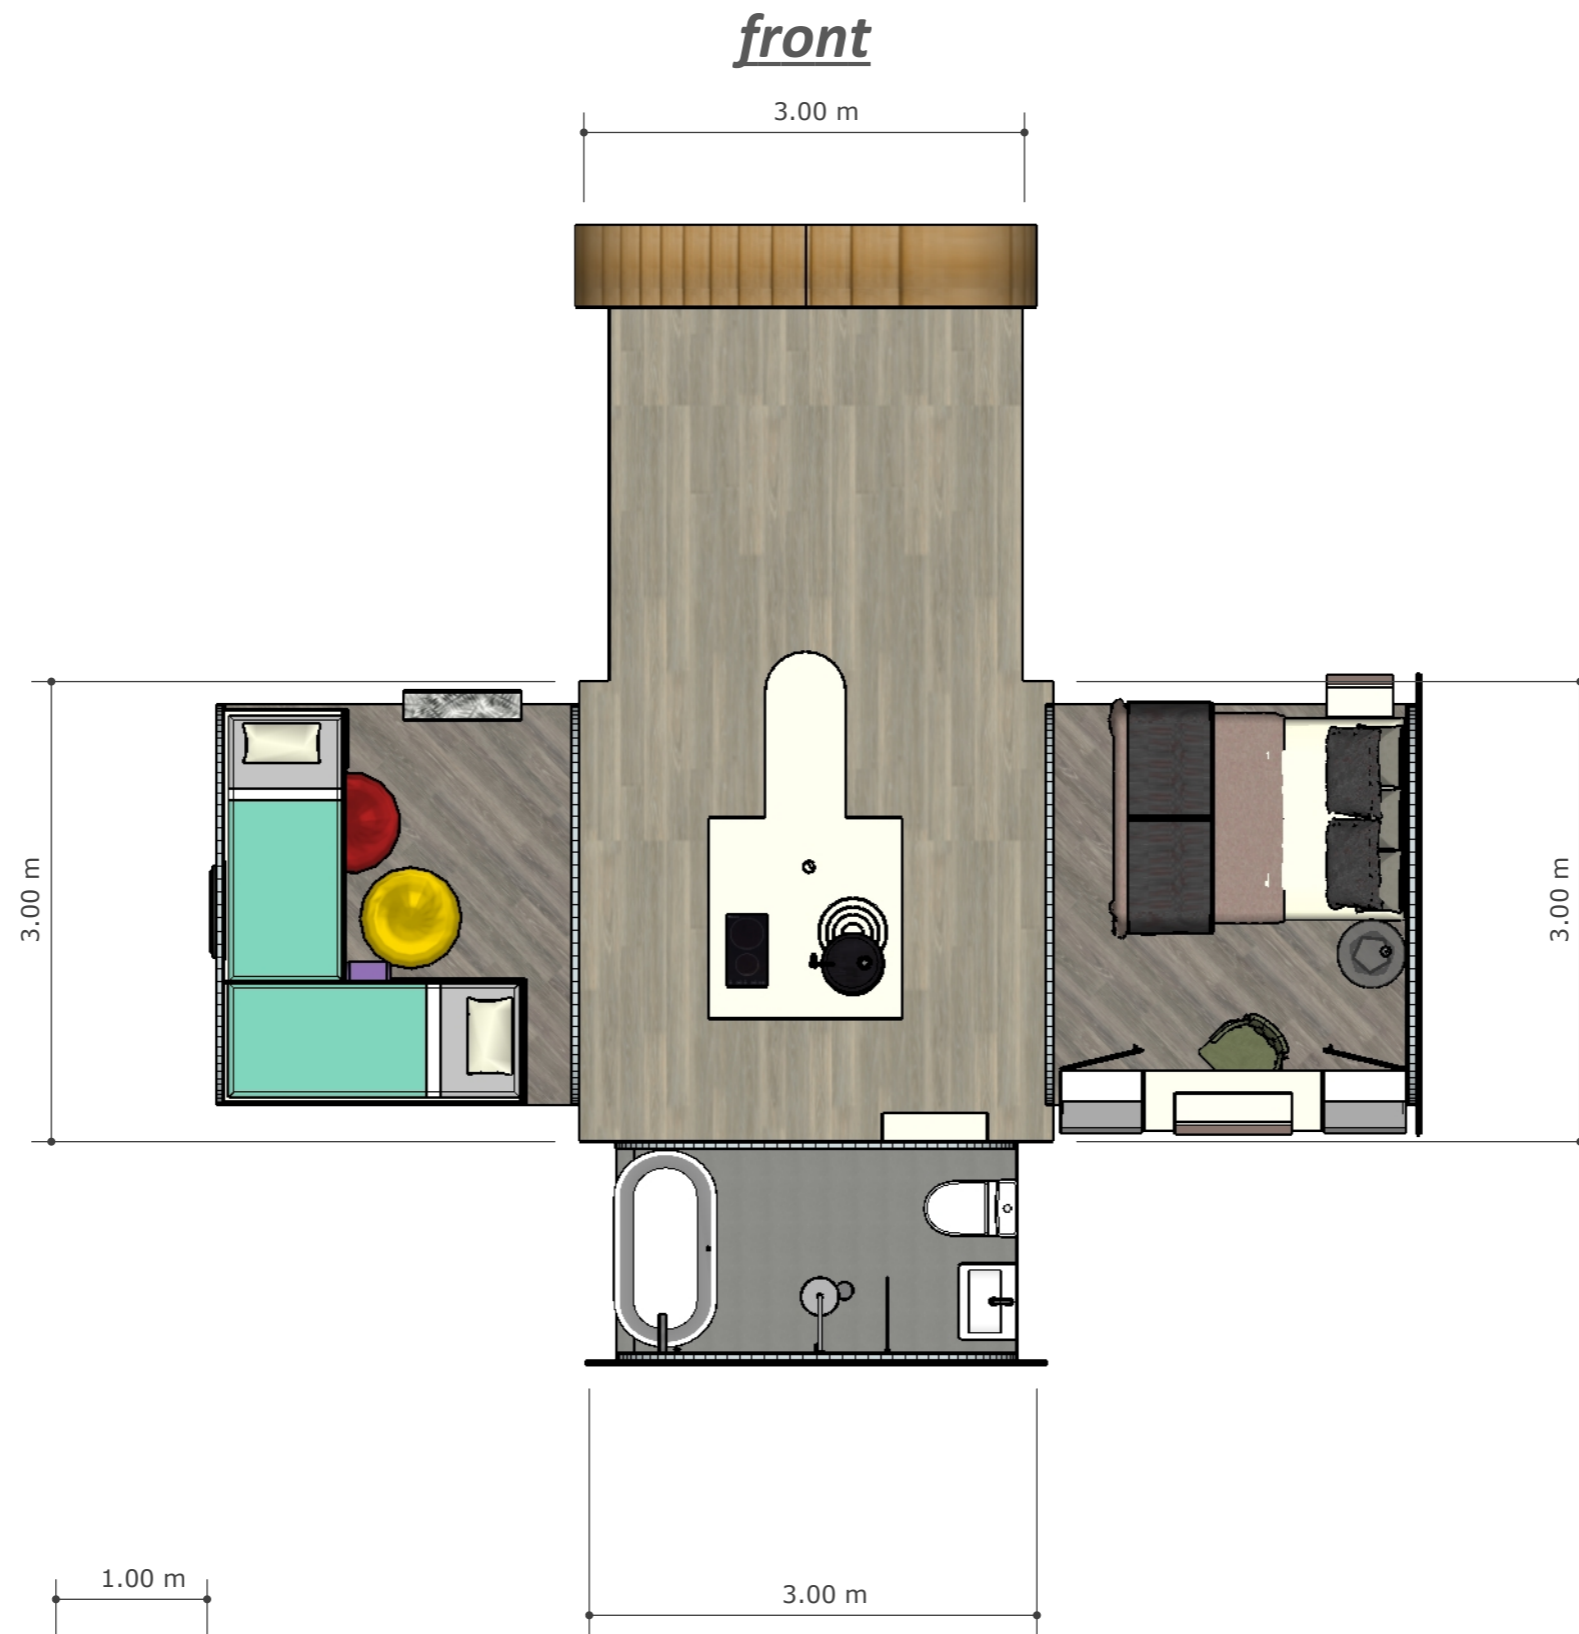

Warren pod

JAMIE LEWIS

Warren pod

rear

7.84 m

2.74 m

r-side

7.35 m

front

7.84 m

L-side

2.74 m

7.35 m

1mm:50mm (1:50)

JAMIE LEWIS

Warren pod

1mm:50mm (1:50)

JAMIE LEWIS