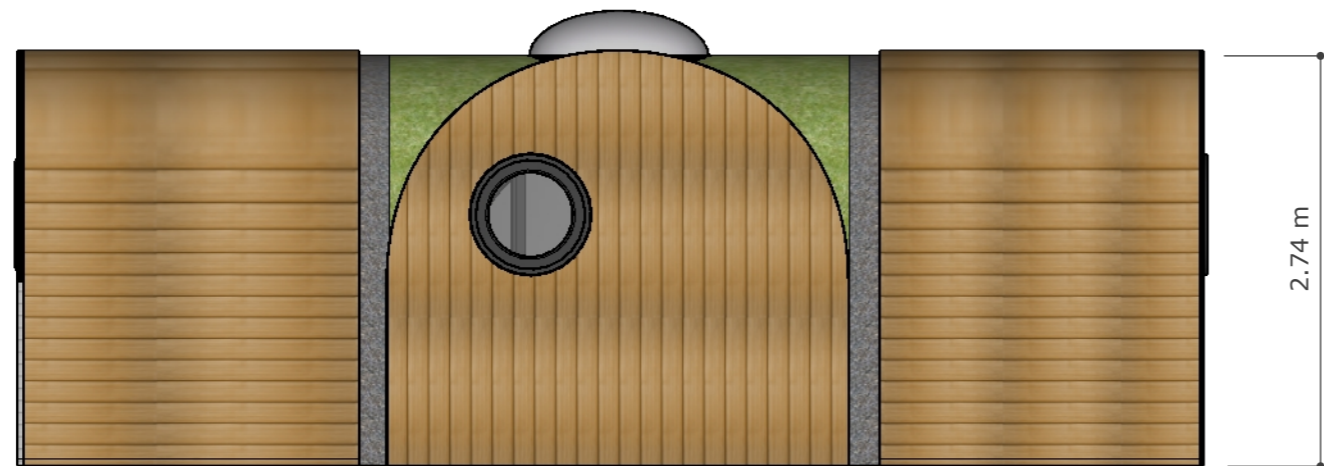

Warren pod

JAMIE LEWIS

Warren pod

rear

7.84 m

2.74 m

r-side

7.35 m

front

7.84 m

L-side

2.74 m

7.35 m

1mm:50mm (1:50)

JAMIE LEWIS

Warren pod

1mm:50mm (1:50)

JAMIE LEWIS