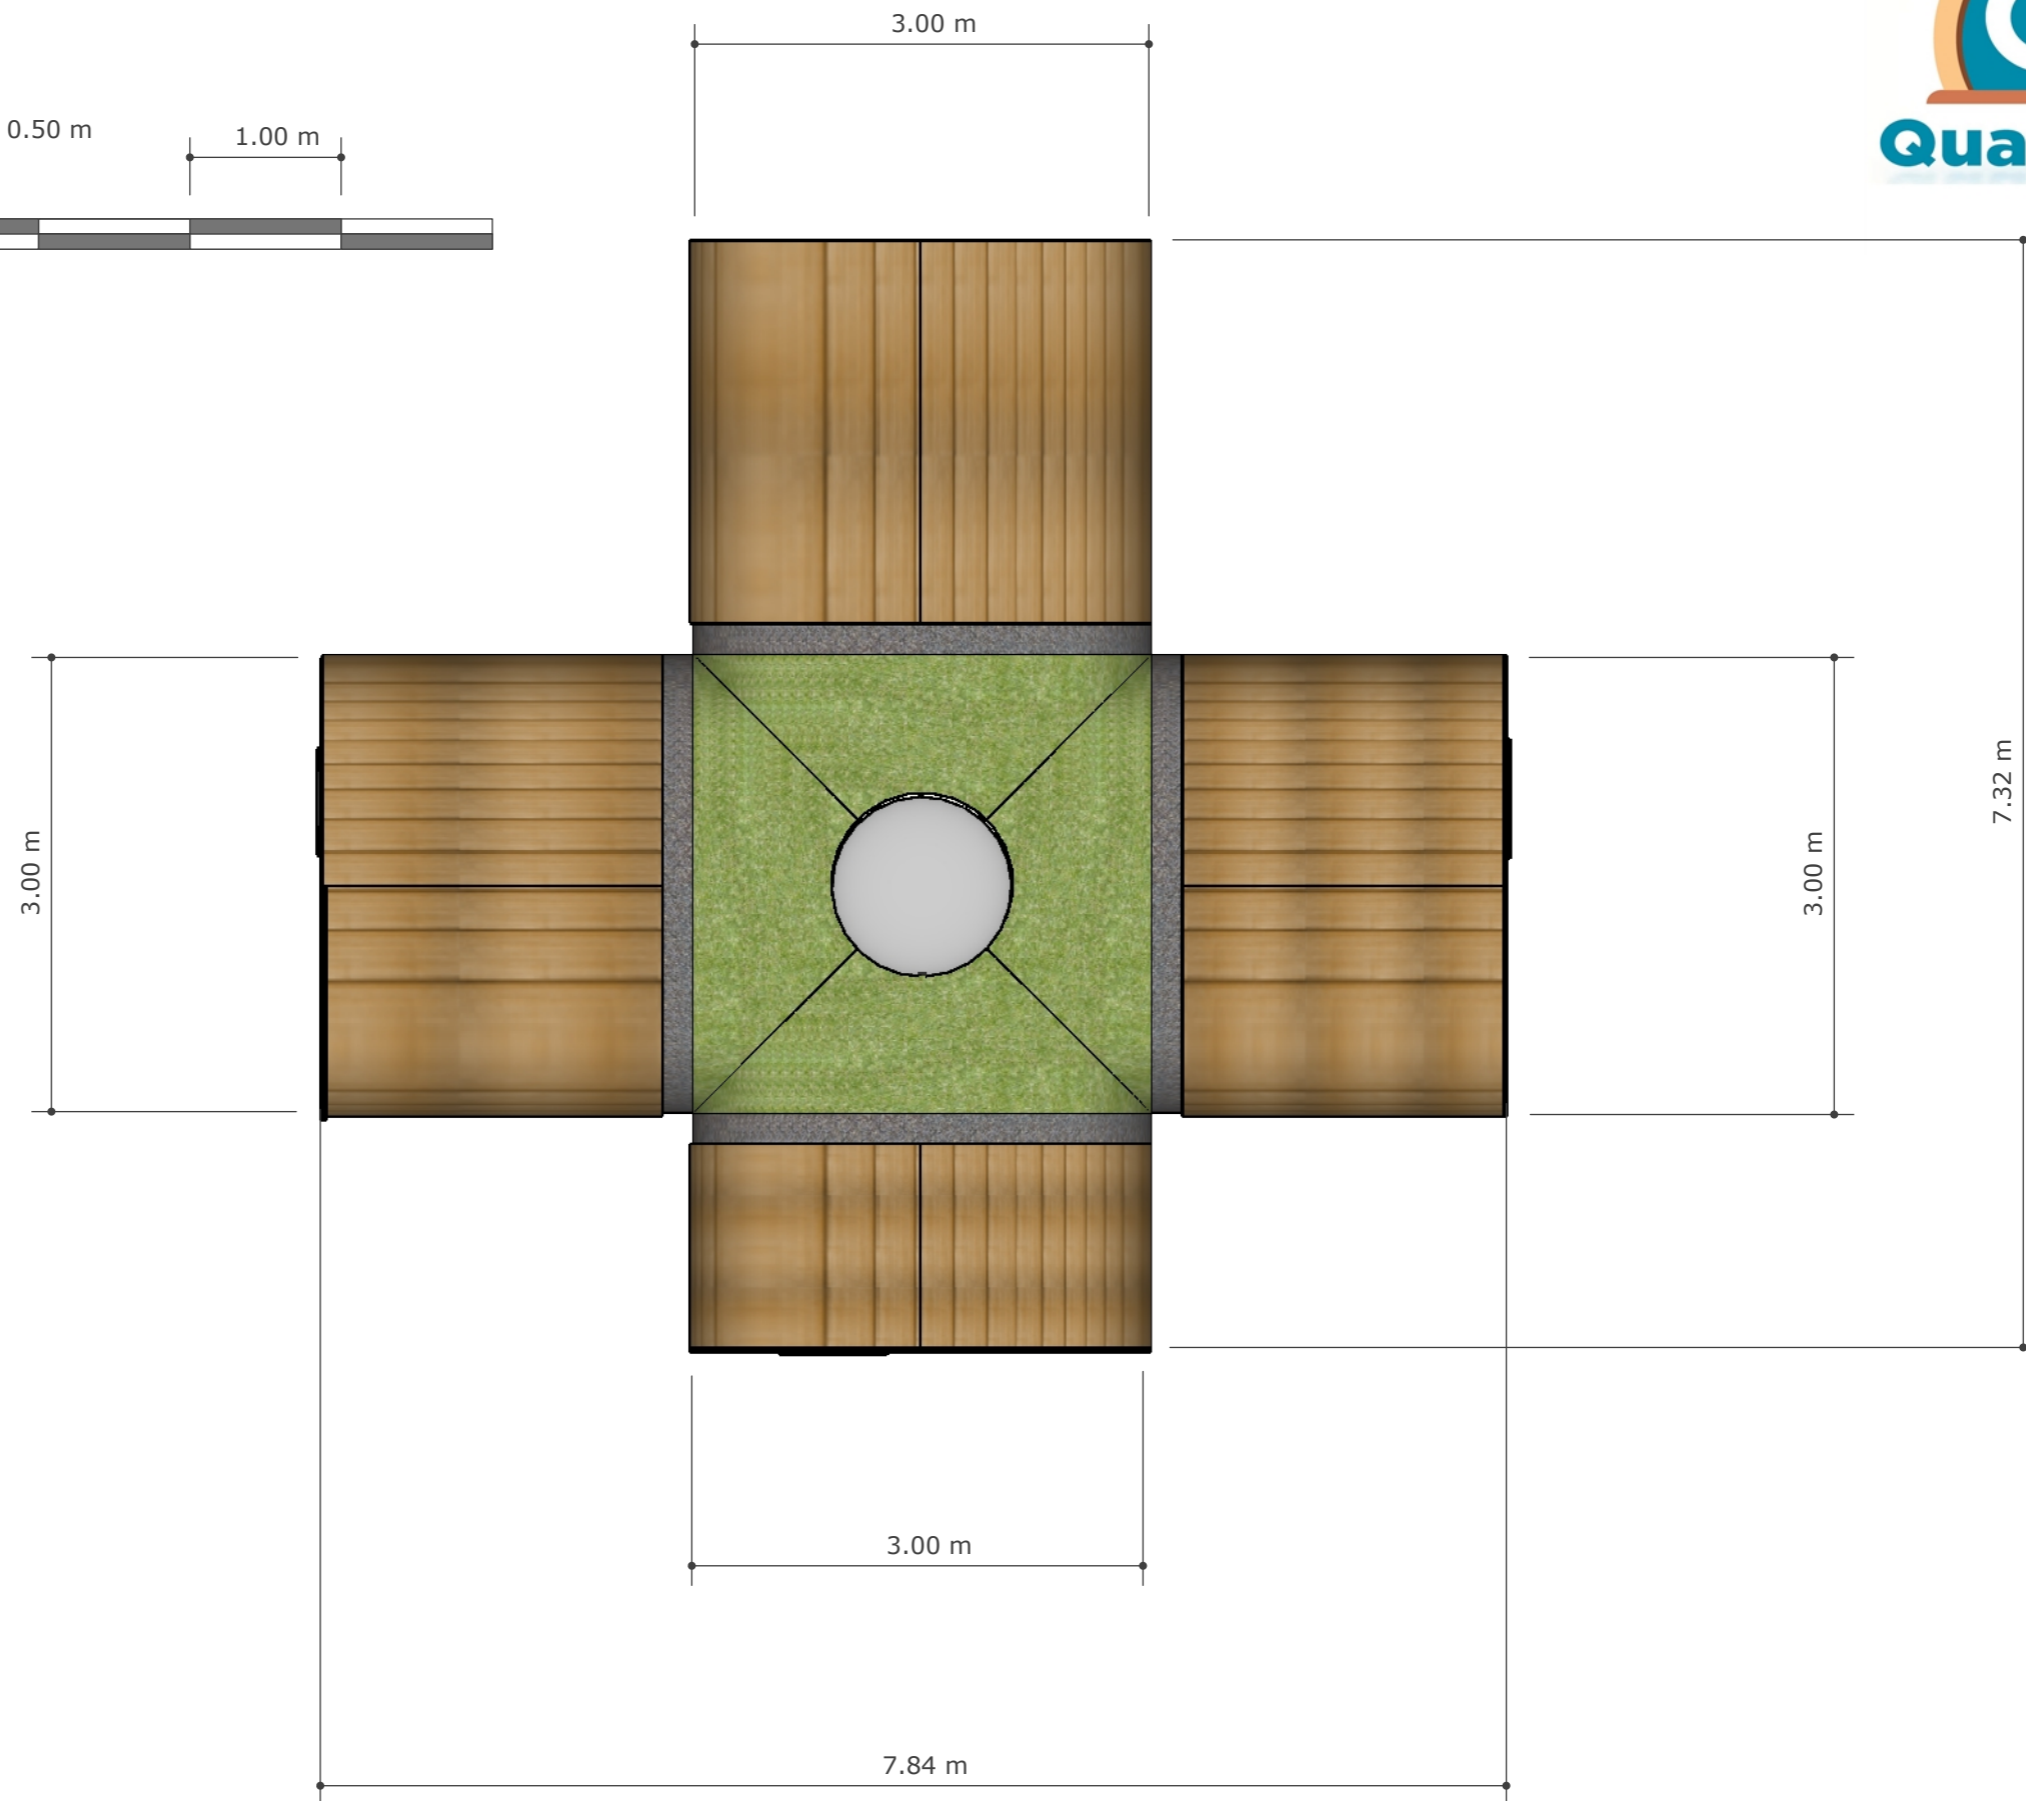

Warren pod

JAMIE LEWIS

Warren pod

rear

7.84 m

2.74 m

r-side

7.35 m

front

7.84 m

L-side

2.74 m

7.35 m

1mm:50mm (1:50)

JAMIE LEWIS

Warren pod

1mm:50mm (1:50)

JAMIE LEWIS