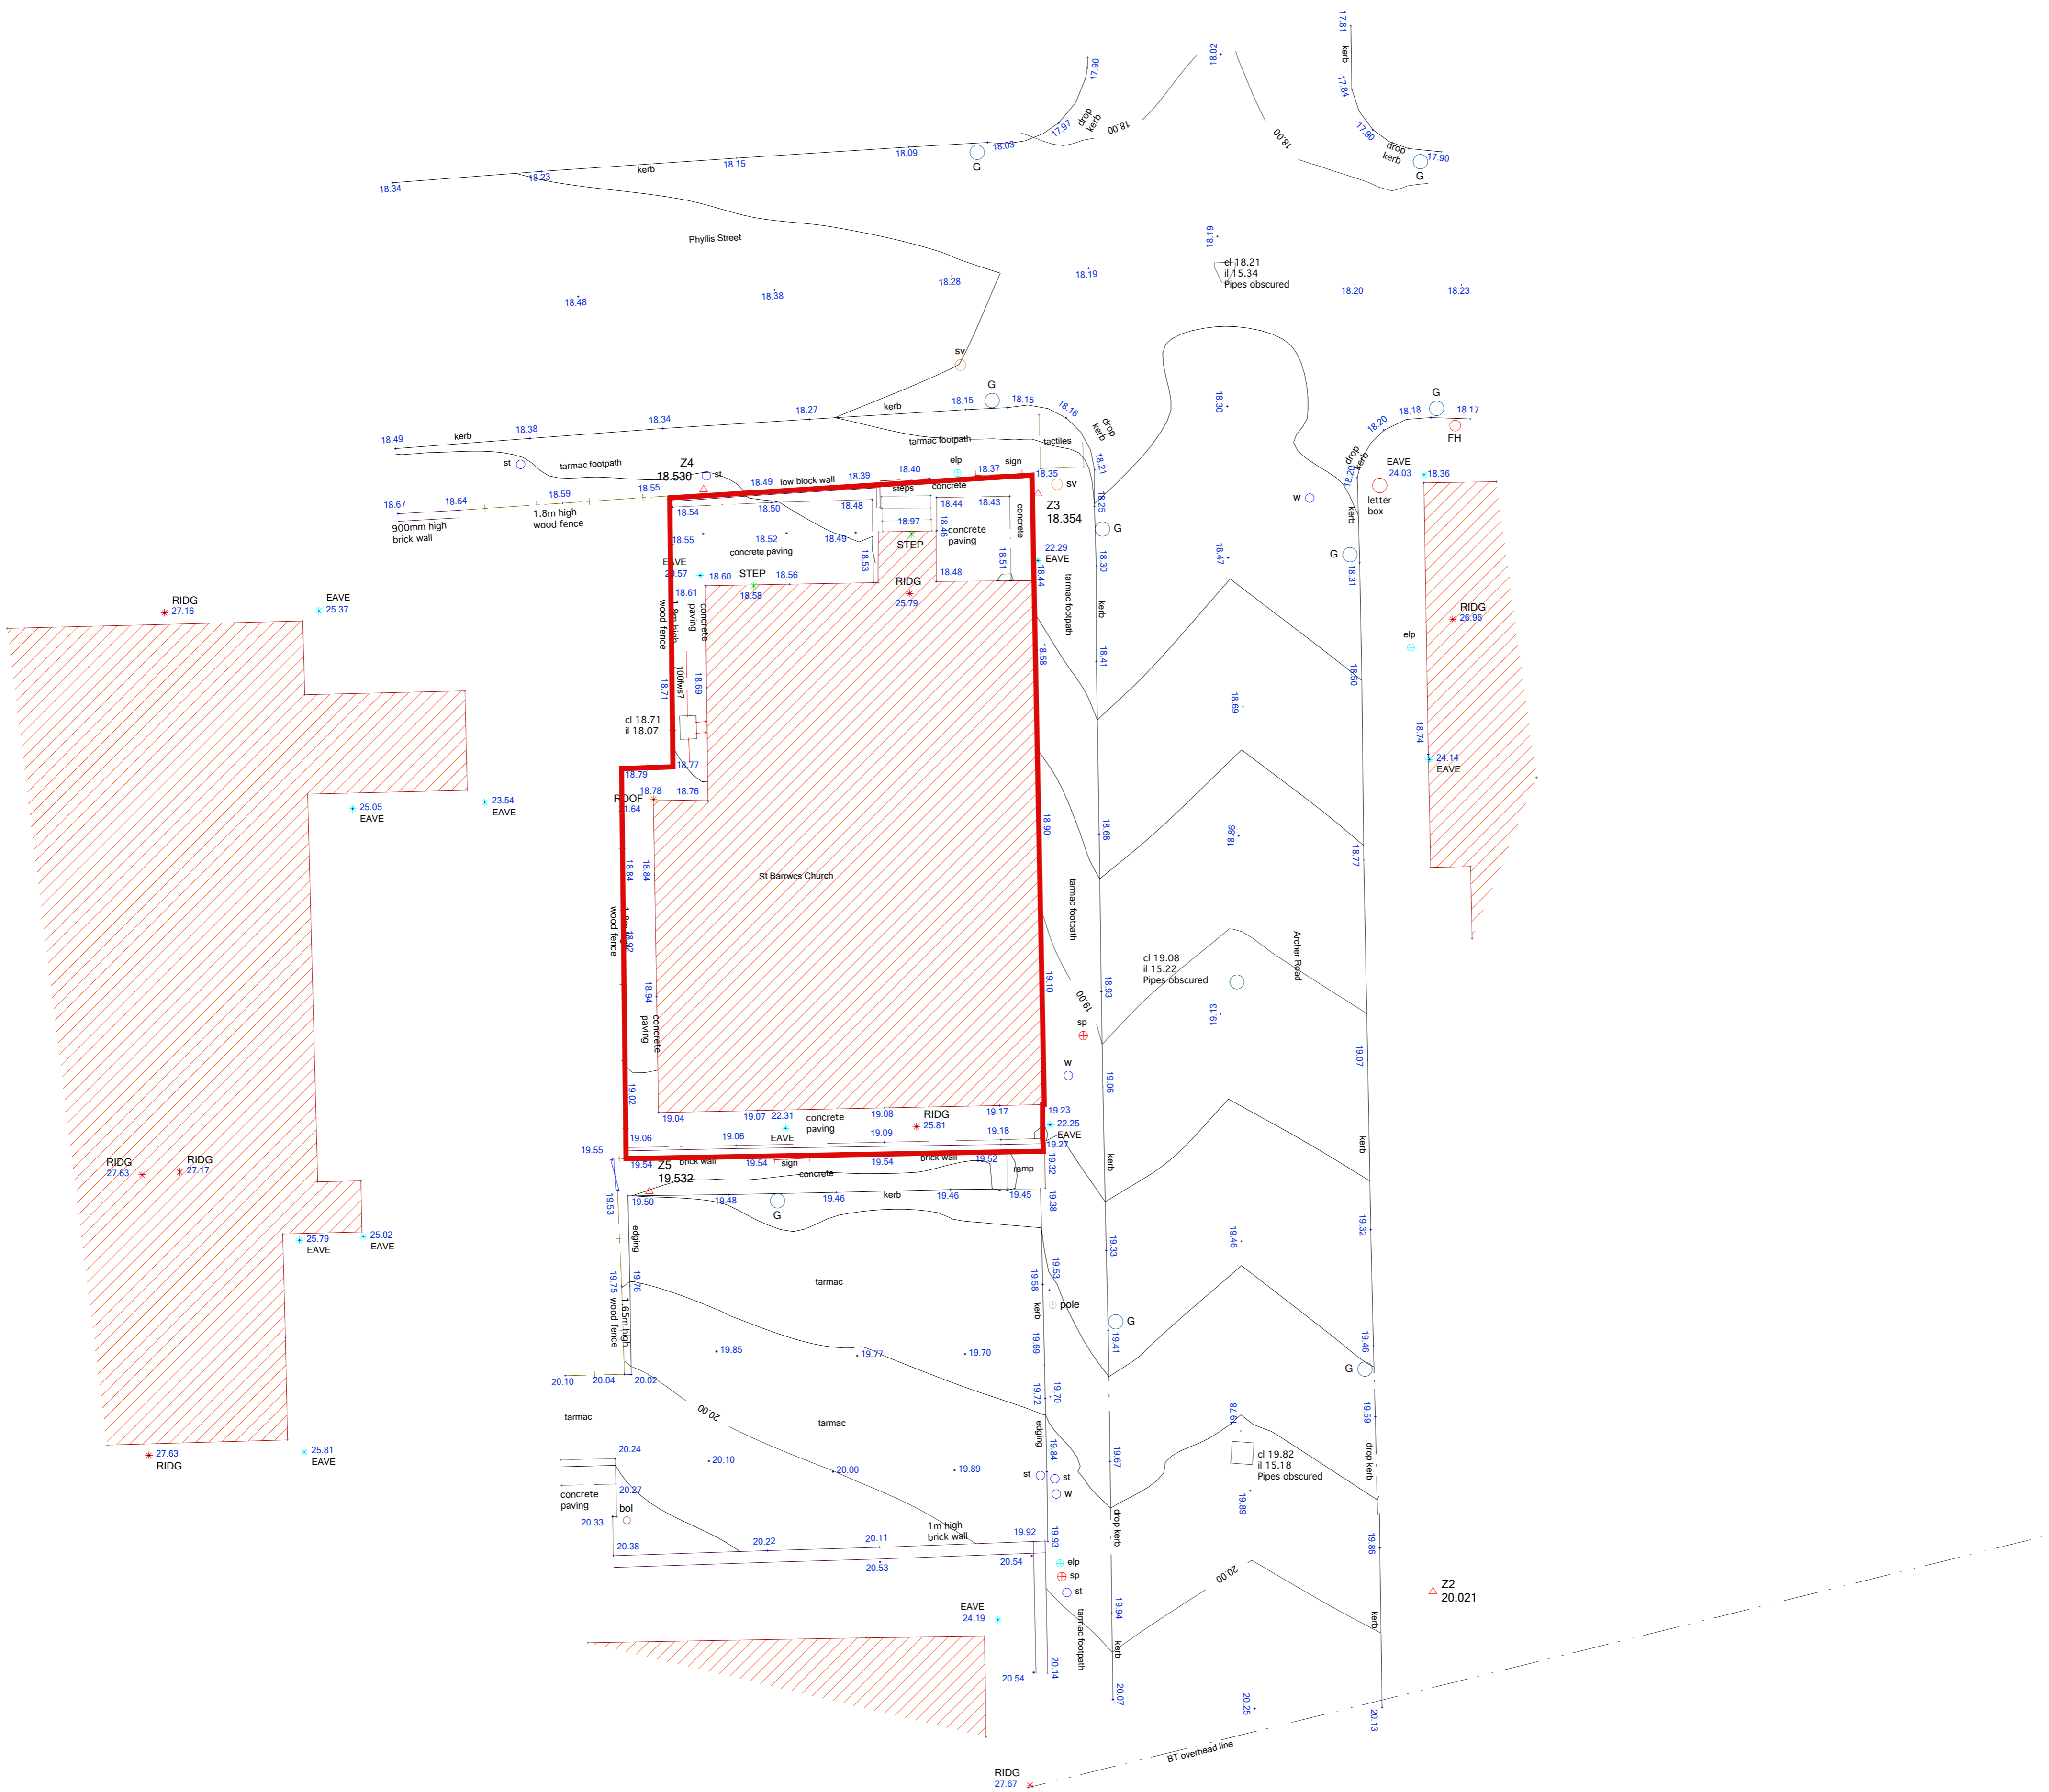

North

Rev	Date	Action

This drawing is copyright.
Dimensions to be checked on site
and any discrepancies reported to
the Architect immediately.
Do not scale, use figured dimensions
only.

cfw
ARCHITECTS
Newydd Housing
St Barnwics Church Barry
Survey
1:100 @ A1
2118 - 001

survey