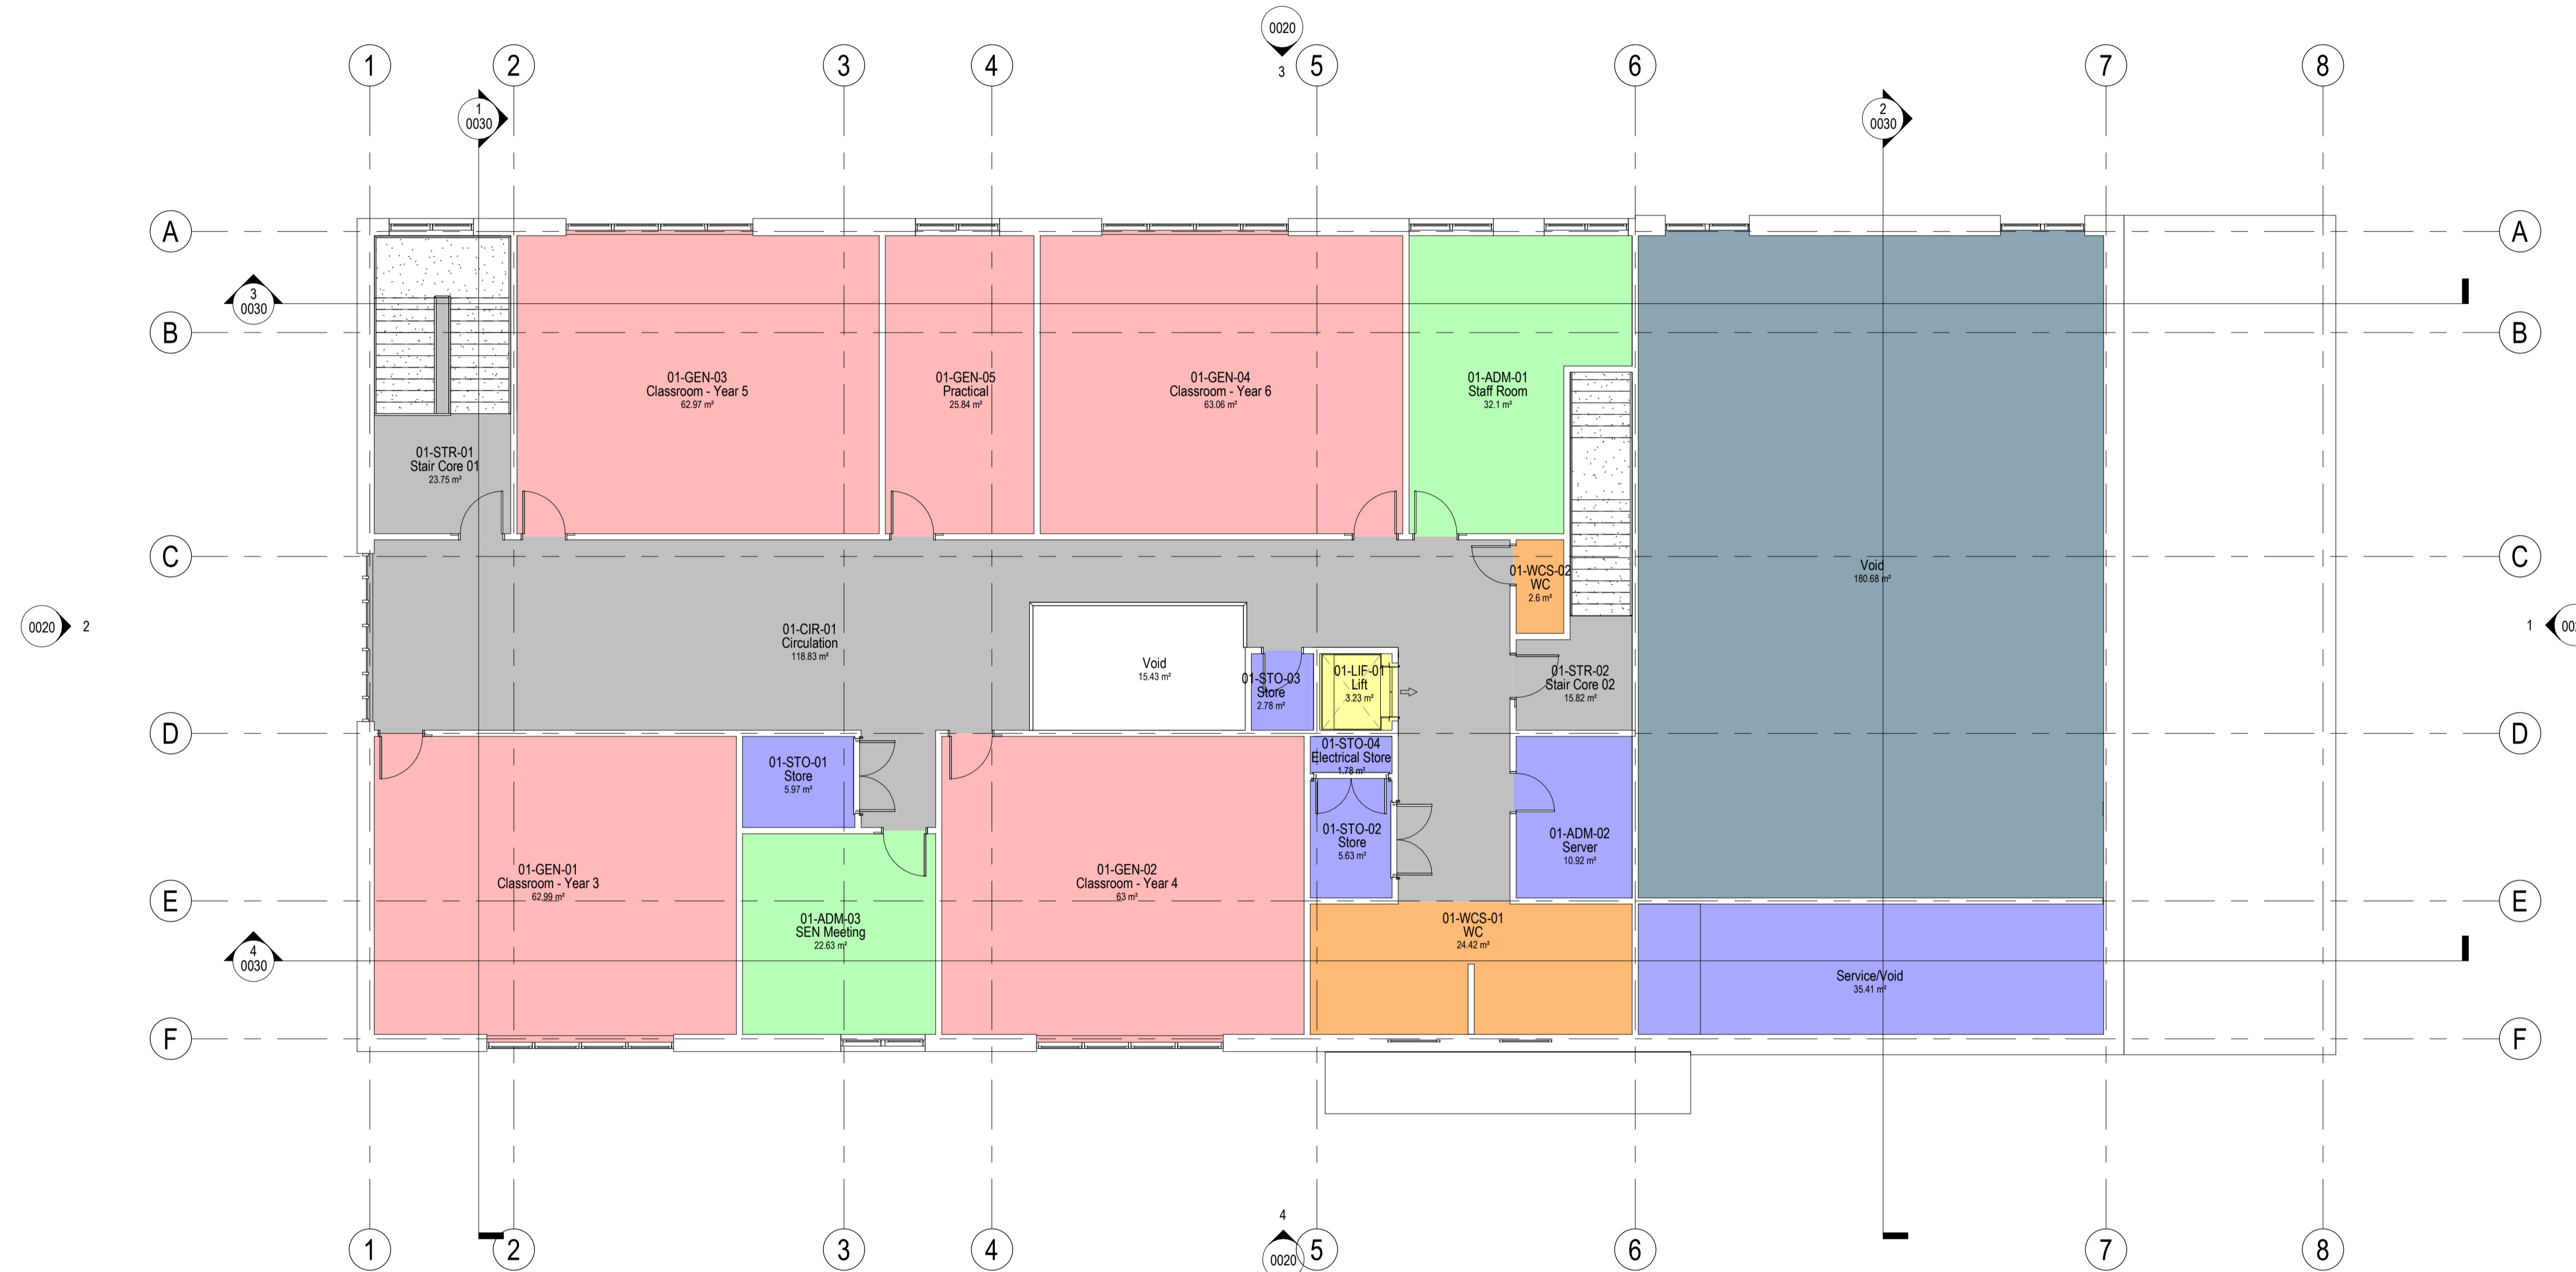

Notes  
Check all dimensions on site. Do not scale from this drawing  
Report any discrepancies and omissions to HLM Architects  
This Drawing is Copyright ©

By Department Legend

- Administration
- Circulation
- Halls/Dining
- Lifts
- Storage
- Teaching
- WCs/Changing

01 - First Floor Department Plan  
Scale: 1 : 100

P01 Pre-Application Consultation Issue 21/05/2021 HLM

Rev	Description	Date	By
	Revisions		Suitability

Project

**15-1194-01  
COWBRIDGE PRIMARY  
SCHOOL**

Client

Title

**Proposed First Floor  
Department Plan**

Drawing No. Revision

26Z003-HLM-01-01-DR-A-0011 P01

Scale Drawn

1 : 100 @A1 JA

Date Checked

May 2021 ELH