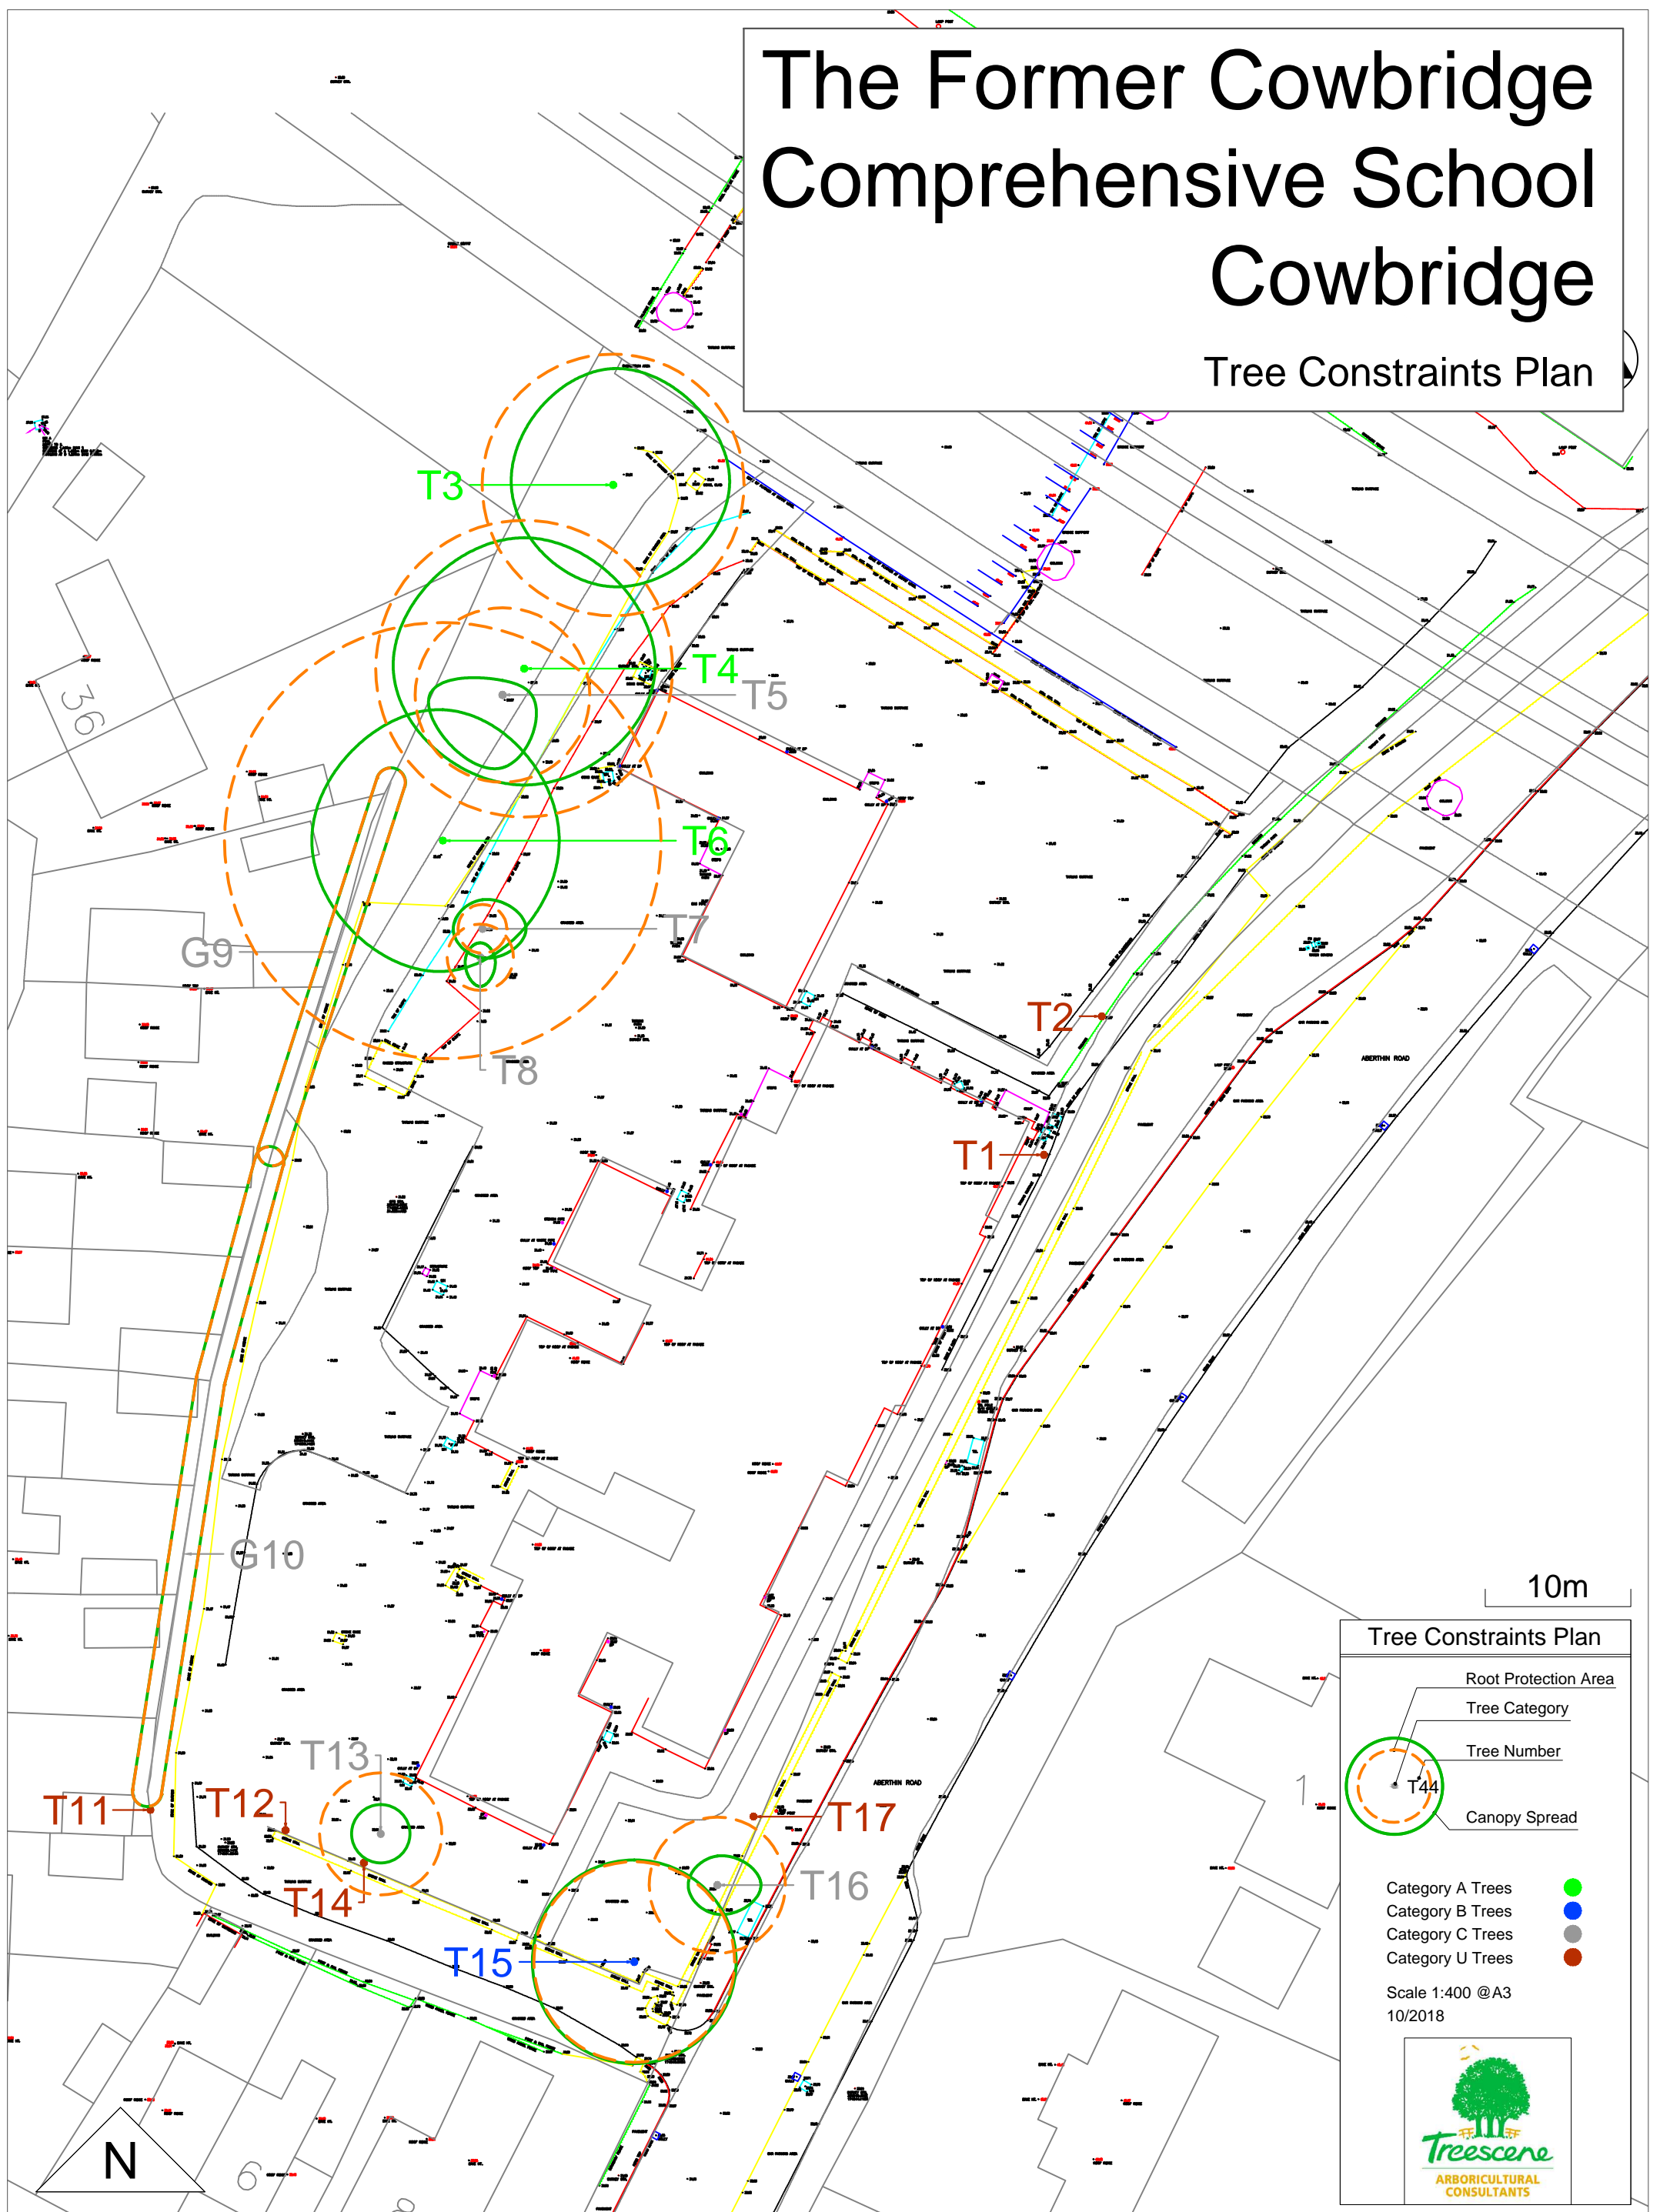

The Former Cowbridge Comprehensive School Cowbridge

Tree Constraints Plan

10m

Tree Constraints Plan

- Root Protection Area
- Tree Category
- Tree Number
- Canopy Spread

Category A Trees ●
 Category B Trees ●
 Category C Trees ●
 Category U Trees ●

Scale 1:400 @ A3
10/2018