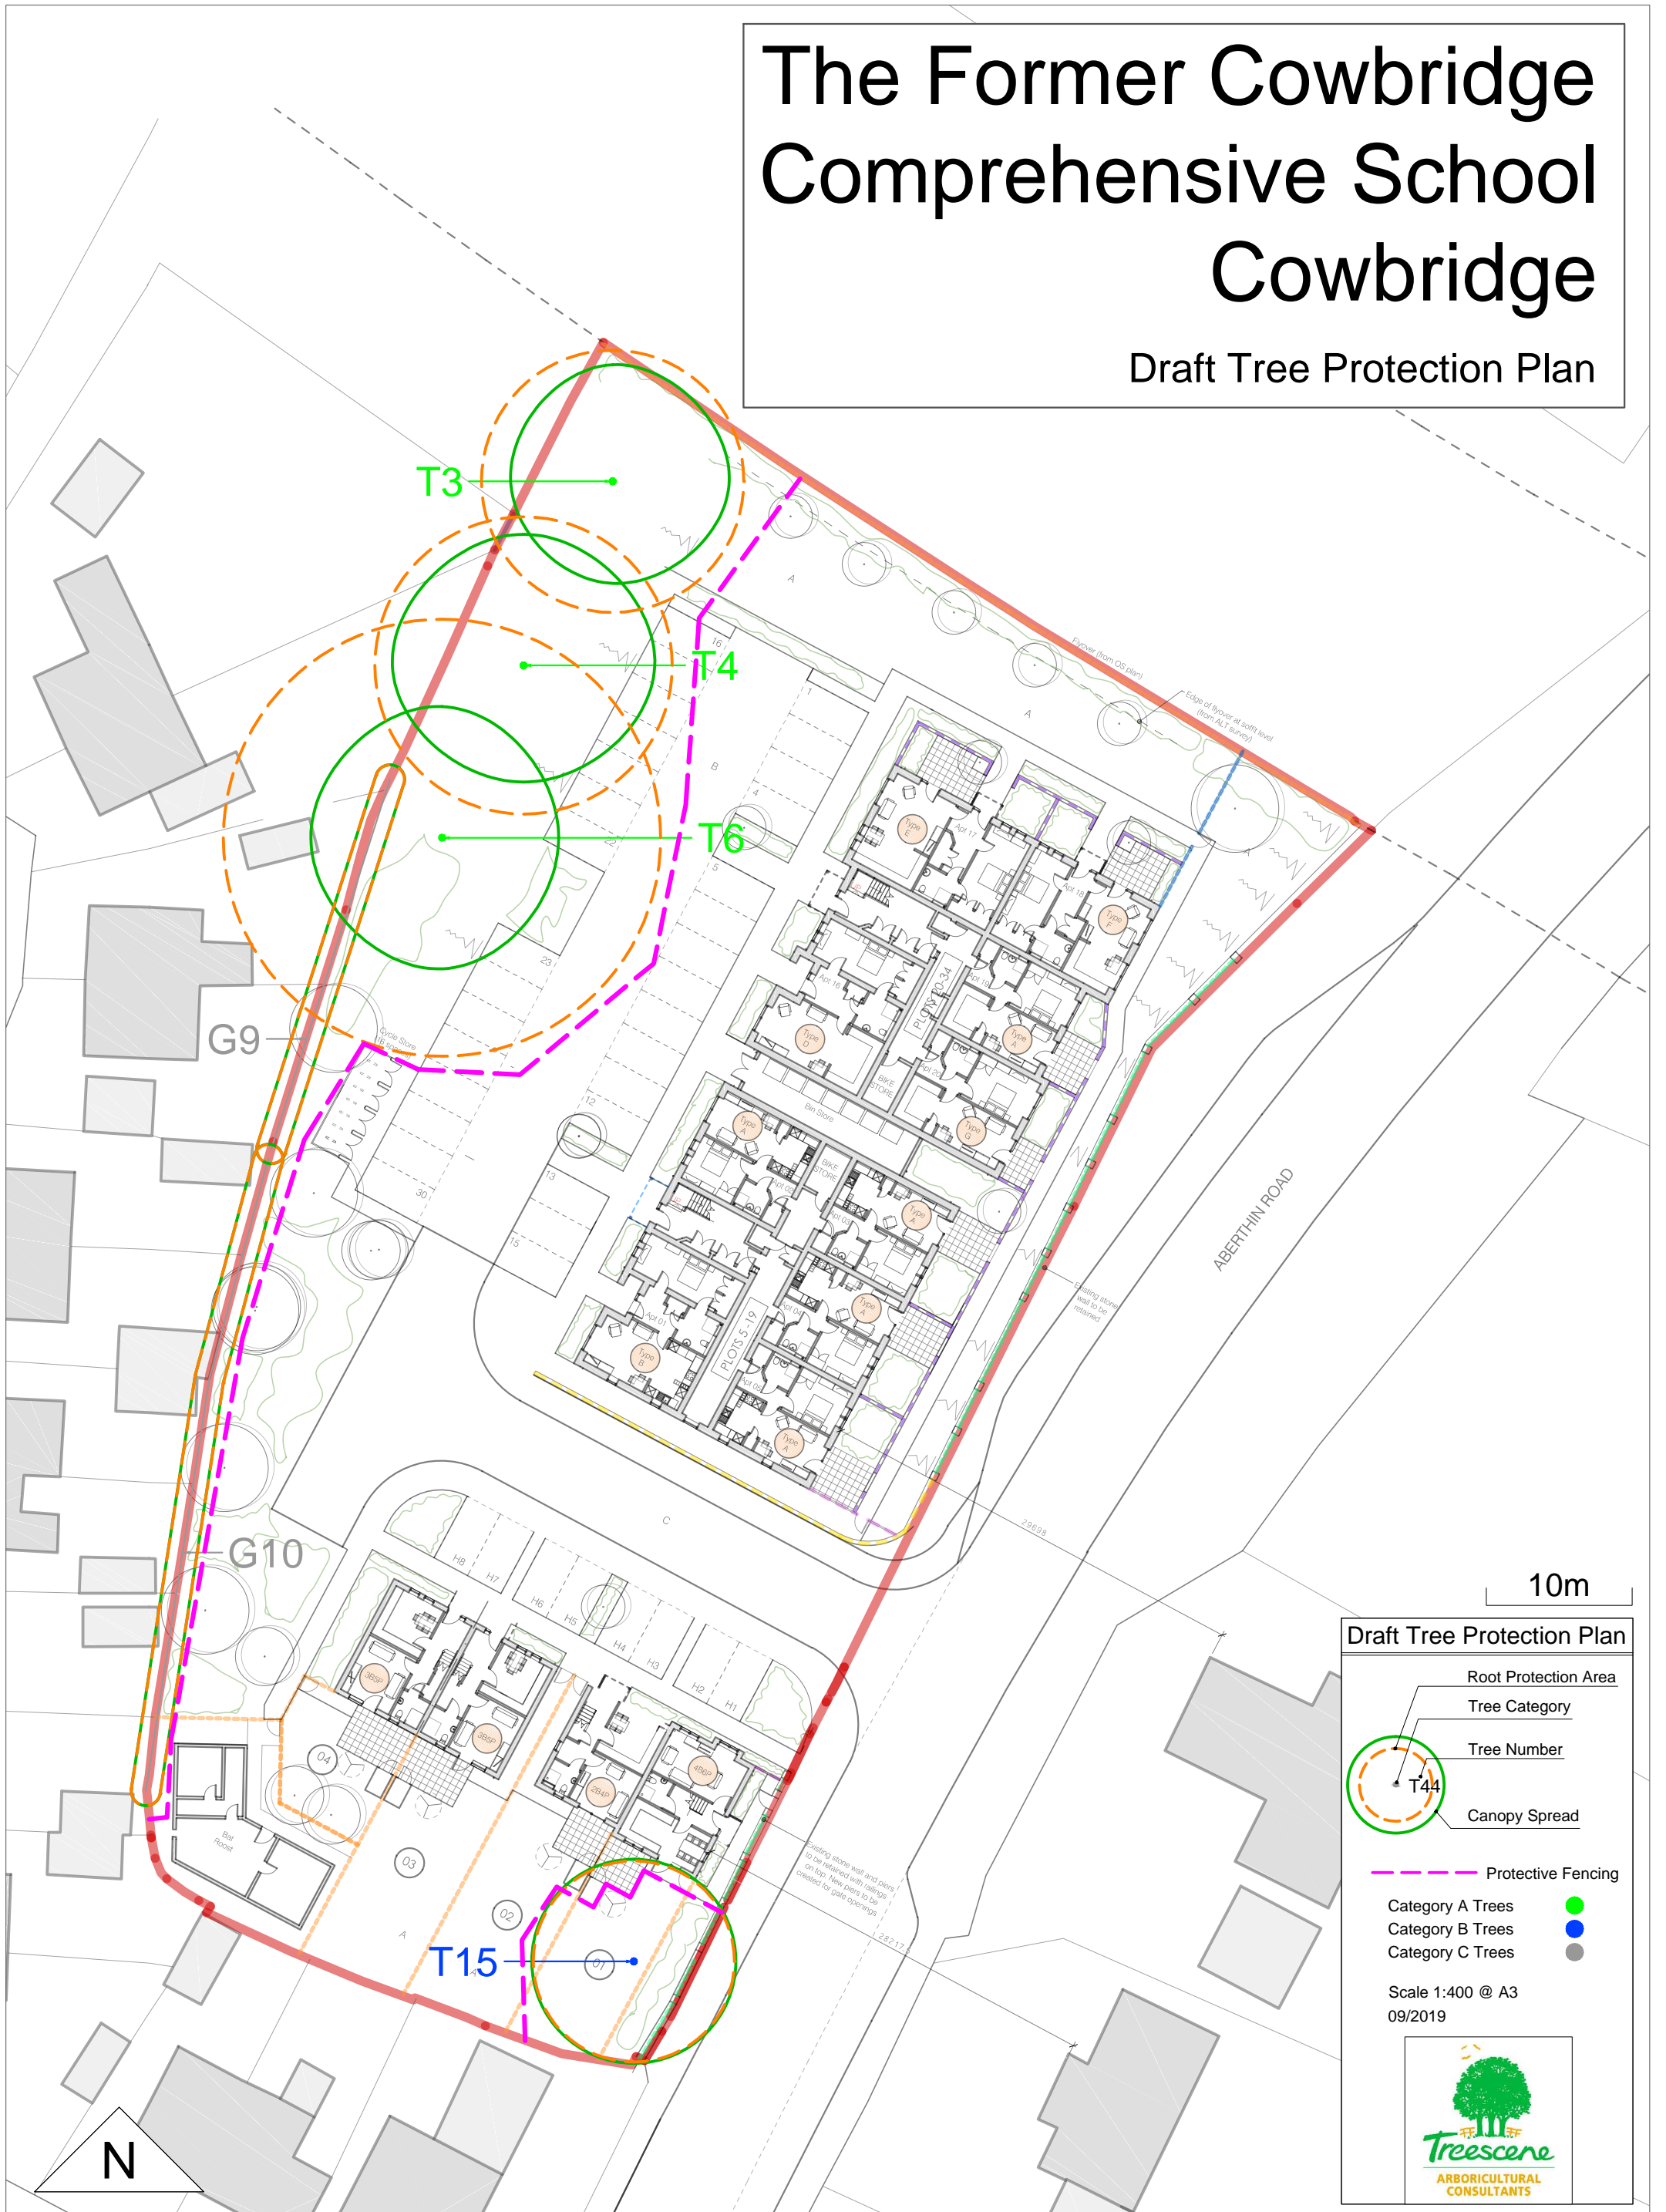

The Former Cowbridge Comprehensive School Cowbridge

Draft Tree Protection Plan

10m

Draft Tree Protection Plan

- Protective Fencing
- Category A Trees (Green circle)
- Category B Trees (Blue circle)
- Category C Trees (Grey circle)

Scale 1:400 @ A3
09/2019

N