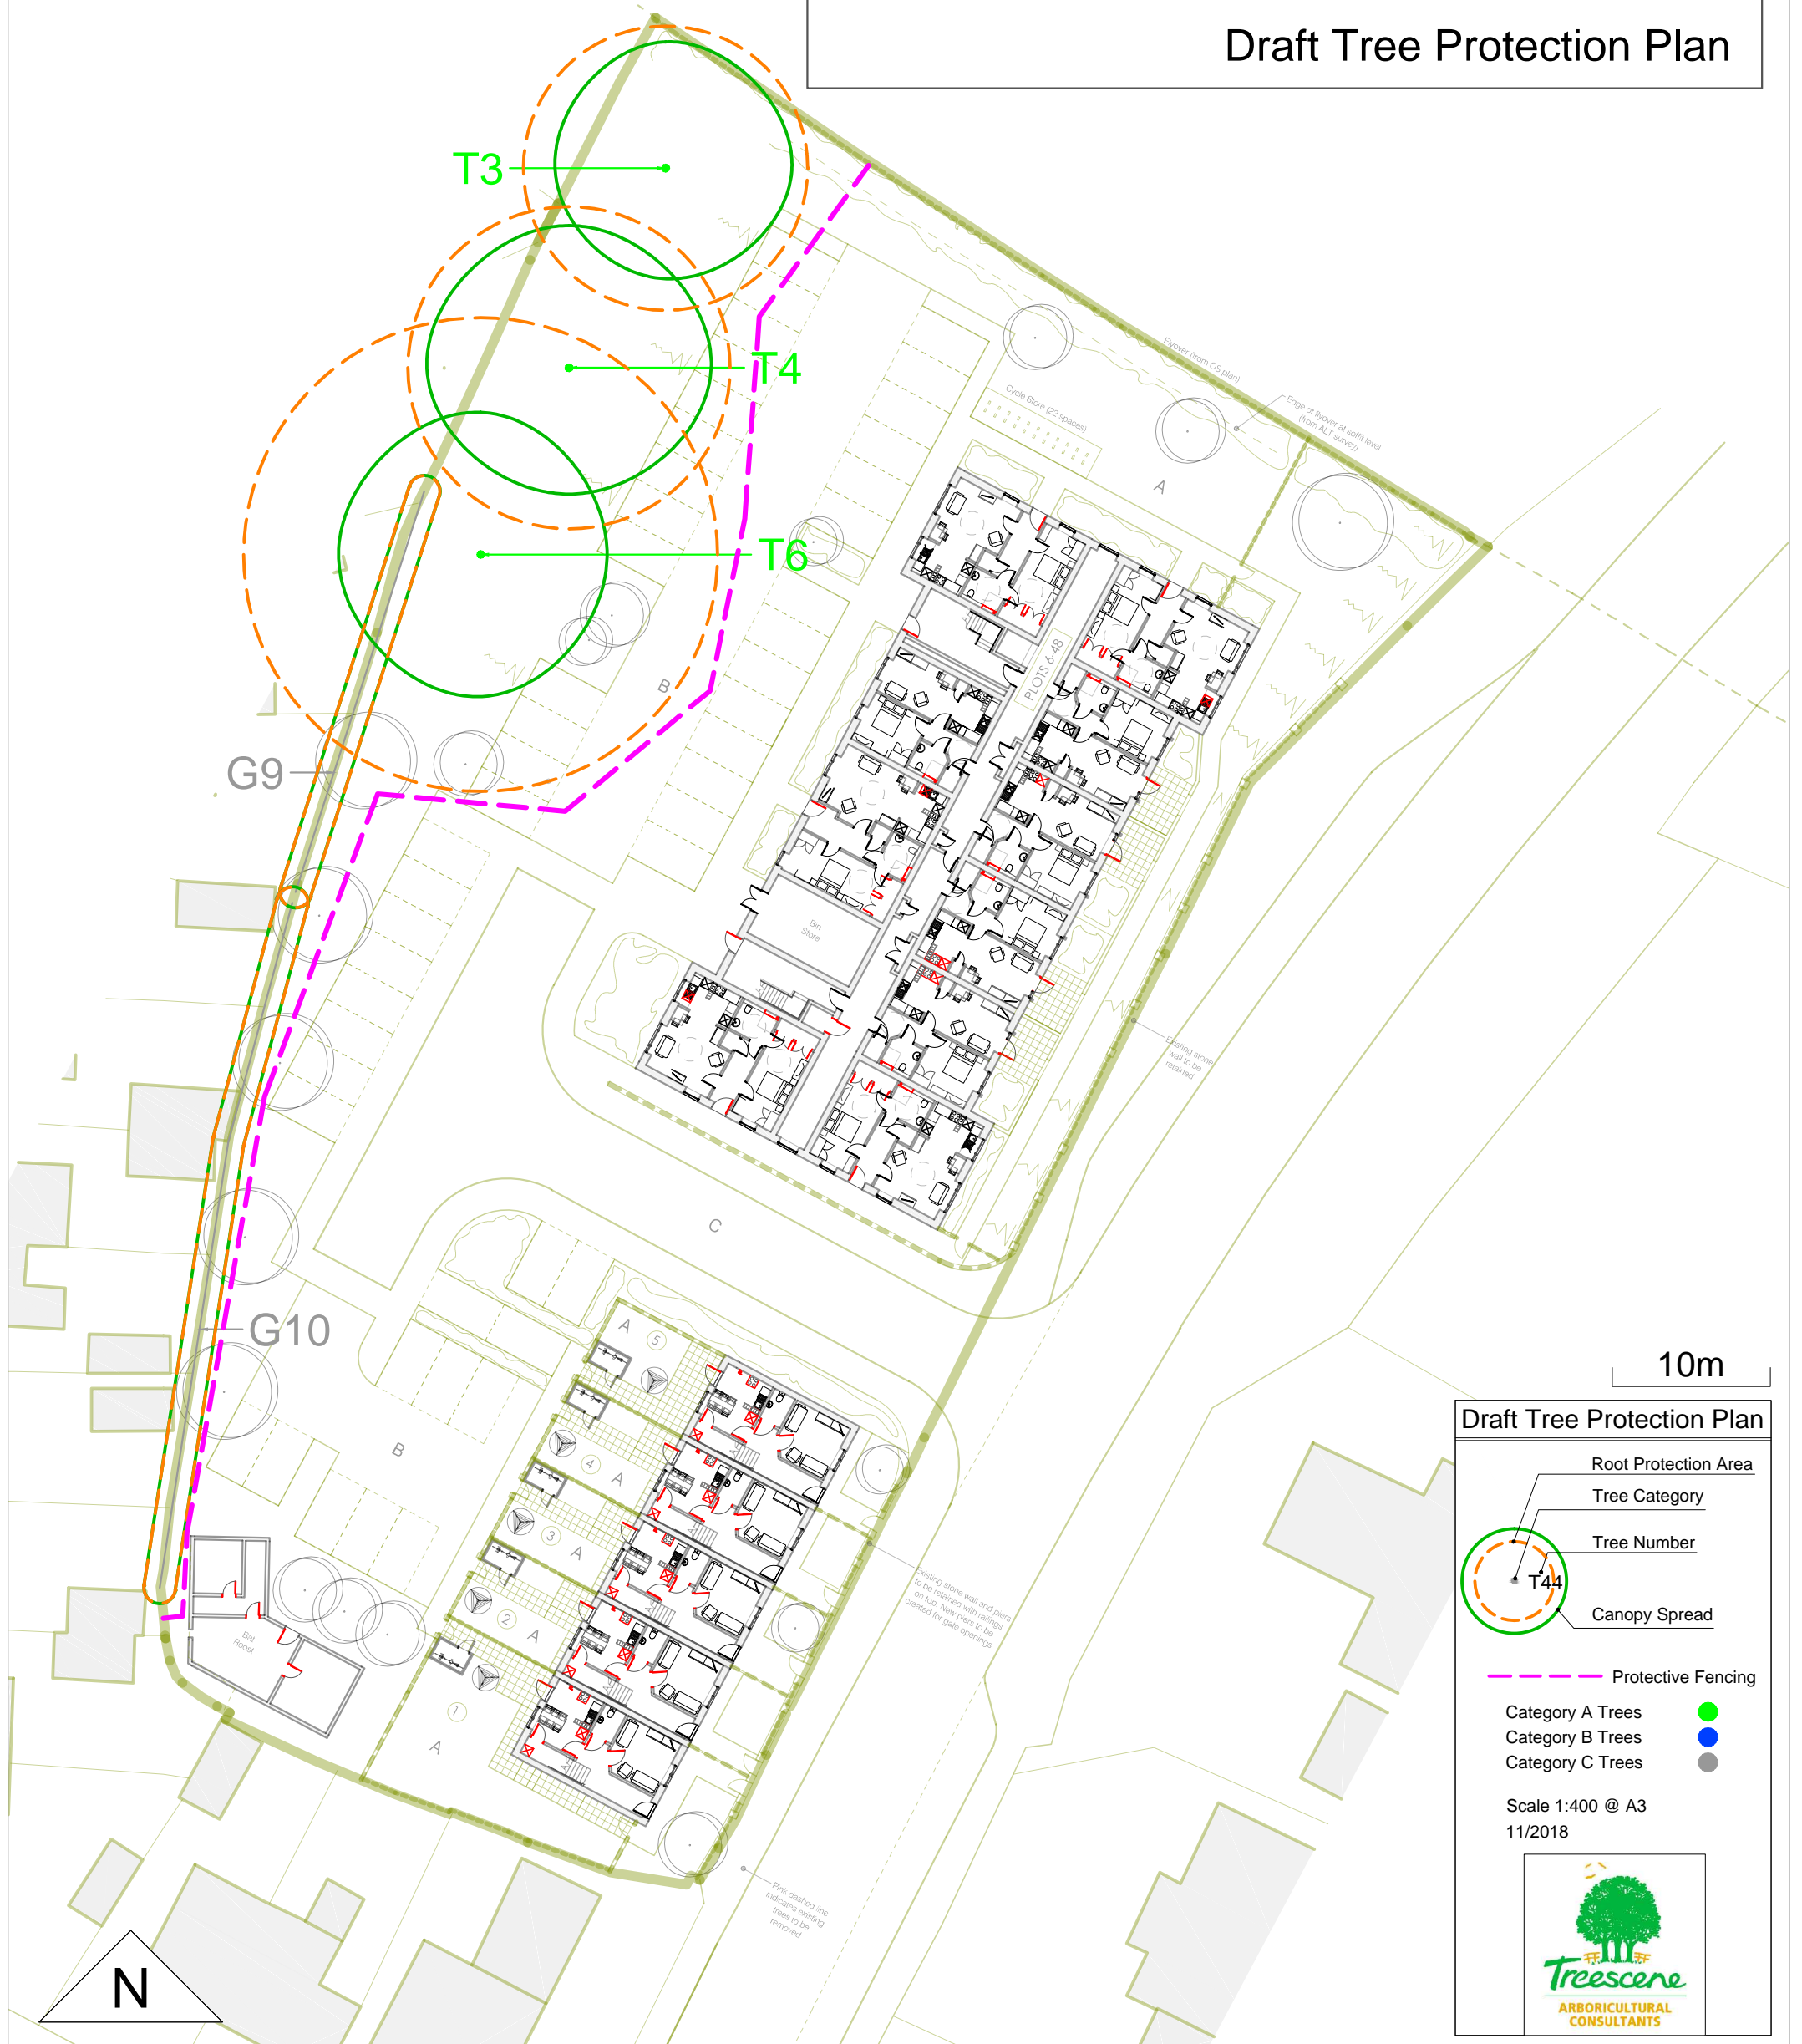

The Former Cowbridge Comprehensive School Cowbridge

Draft Tree Protection Plan

10m

Draft Tree Protection Plan

- Protective Fencing
- Category A Trees ●
- Category B Trees ●
- Category C Trees ●

Scale 1:400 @ A3
11/2018