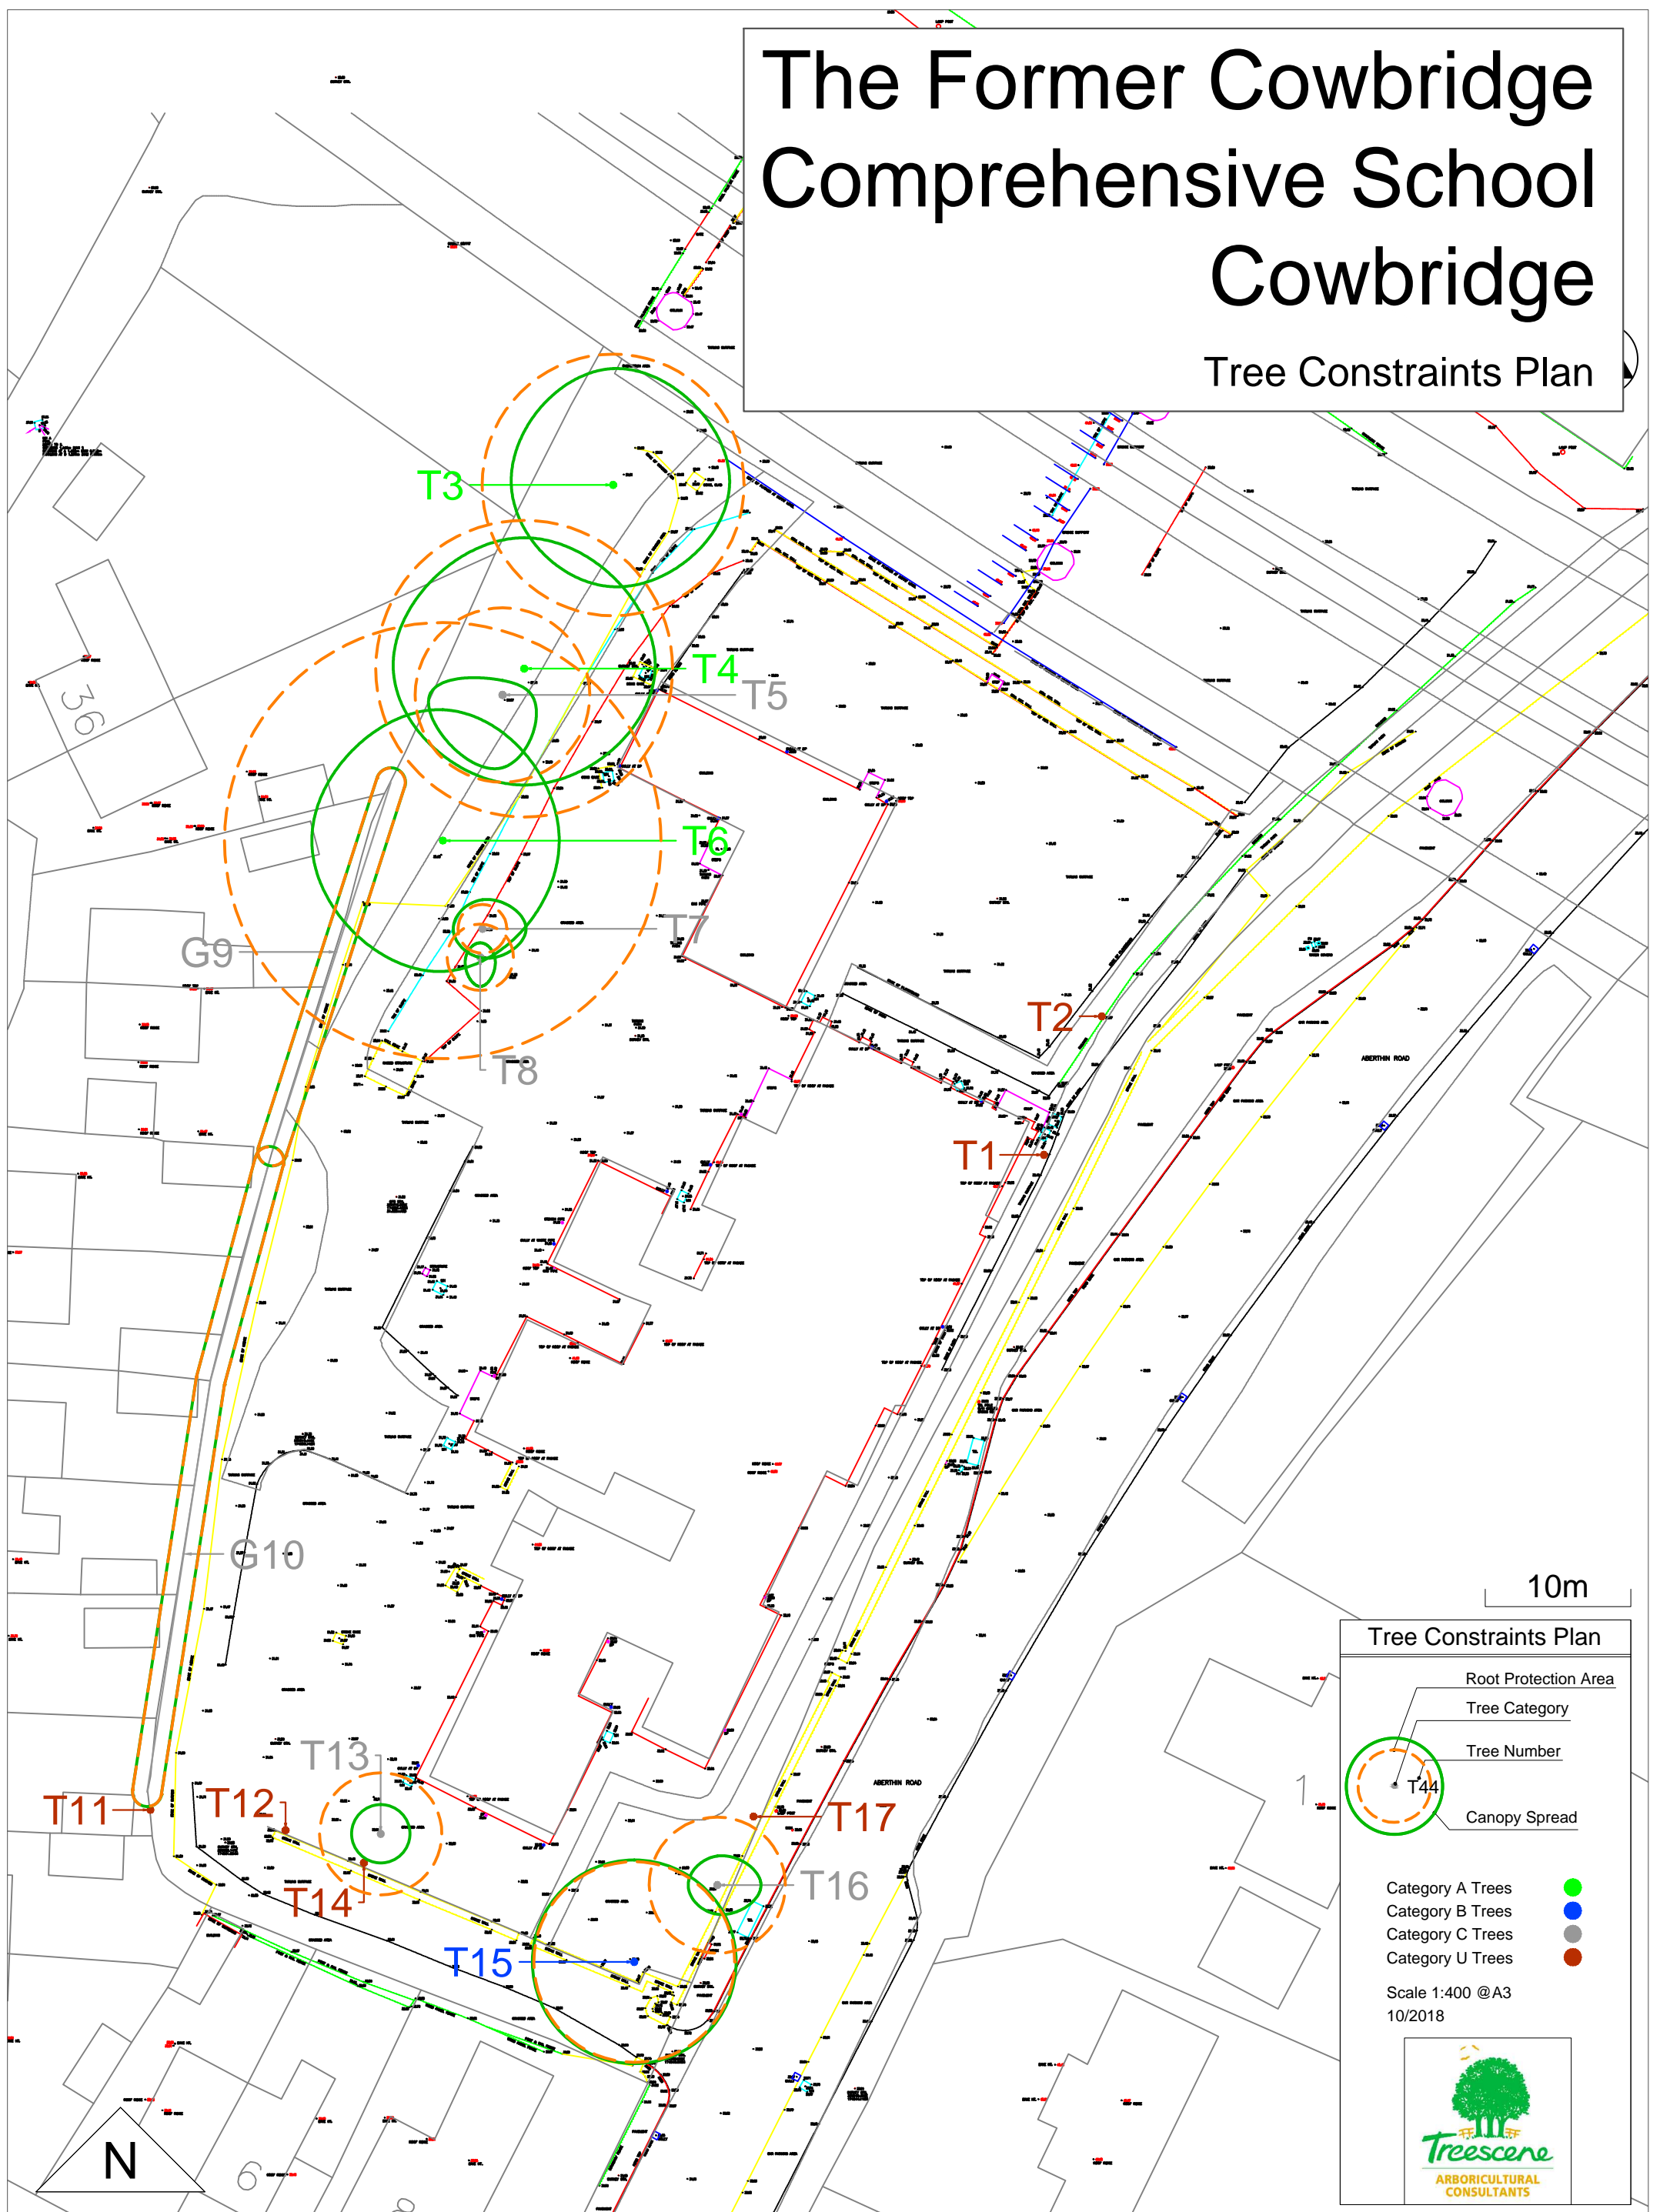

The Former Cowbridge Comprehensive School Cowbridge

Tree Constraints Plan

Tree Constraints Plan

- Root Protection Area
- Tree Category
- Tree Number
- Canopy Spread

Category A Trees ●
 Category B Trees ●
 Category C Trees ●
 Category U Trees ●

Scale 1:400 @ A3
10/2018