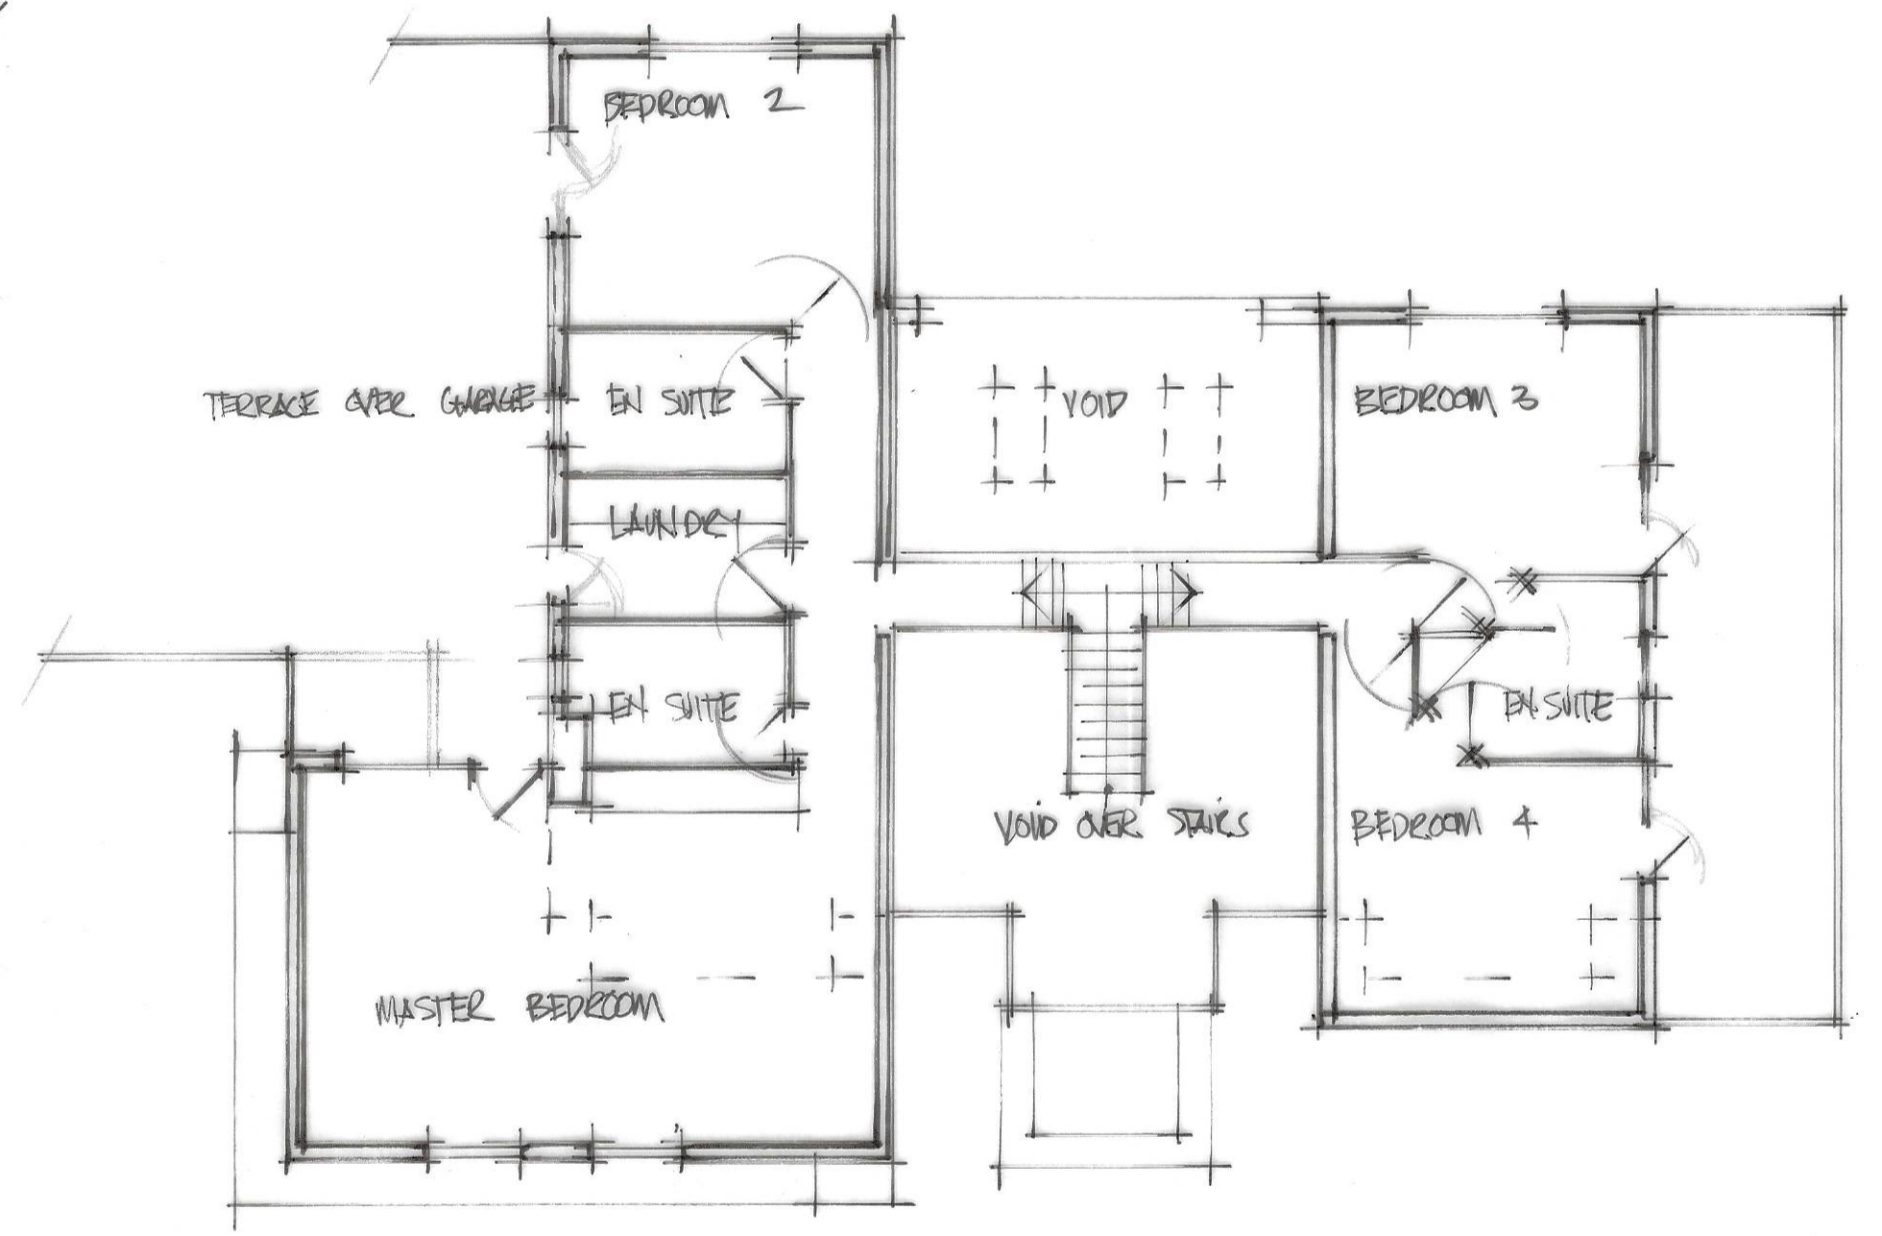

G R O U N D F L O O R P L A N

F I R S T F L O O R P L A N

PROPOSED ALTERATIONS & IMPROVEMENTS TO BRACKENDENE WENVOE  
**PLANS AS PROPOSED** | DATE: APRIL 2023 | SCALE: 1:100 @ A2 | DRAWING 758/01/03