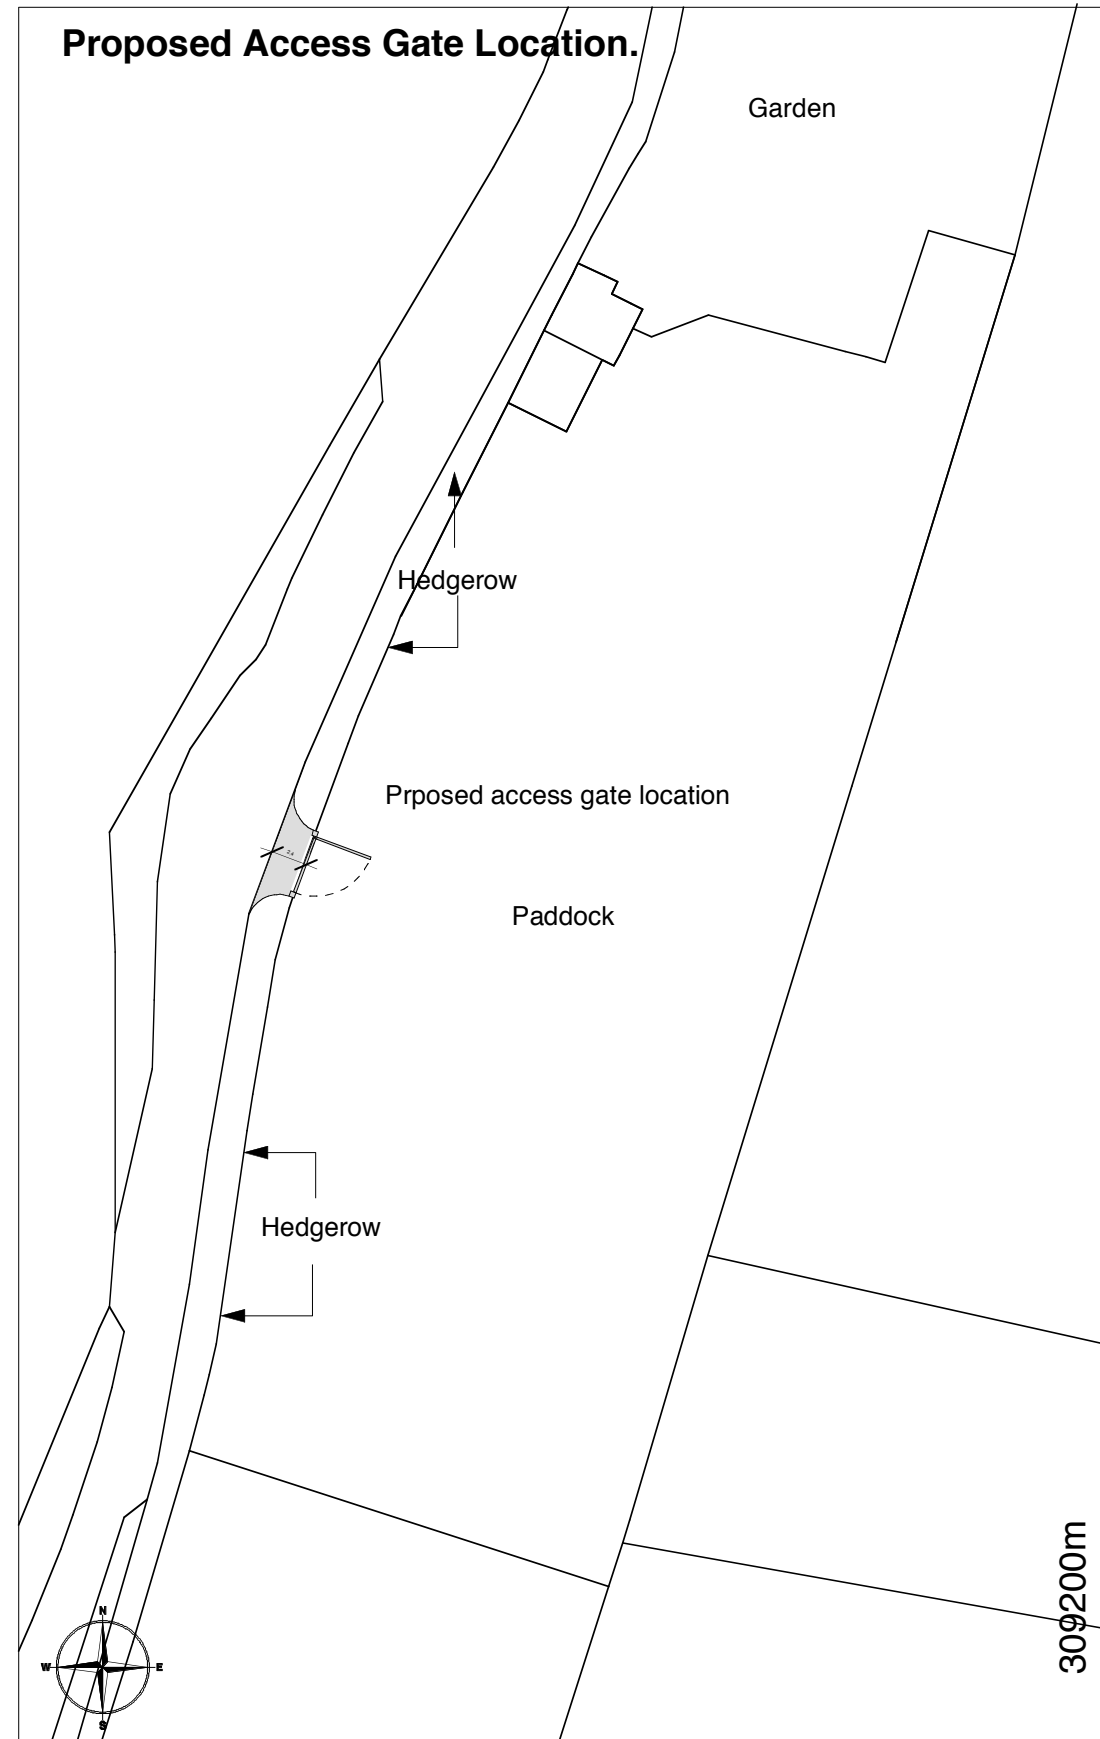

duffryndesign
 The Studio
 Duffryn Mawr
 Pendoylan
 Cowbridge
 Vale of Glamorgan
 CF71 7UP
 e: simon@duffryndesign.co.uk
 m: 07860 777718

scale 1:500

Proposed Gateway
 scale 1:100 @ A3

Plan.

Timber gate posts.
 3.8m (12ft) wide 5 bar gate. x 1m (3ft) high

Elevation.

Proposed Gate Access
Wayside Cottage
 Dyffryn
 CF5 6SU