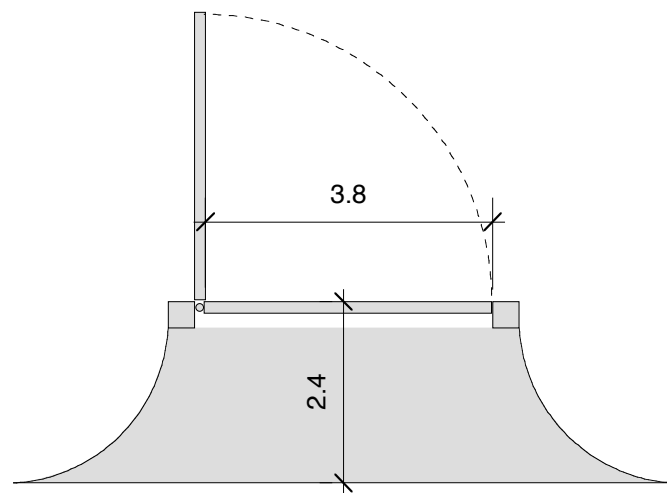

duffryndesign
 The Studio
 Duffryn Mawr
 Pendoylan
 Cowbridge
 Vale of Glamorgan
 CF71 7UP
 e: simon@duffryndesign.co.uk
 m: 07860 777718

scale 1:500

Proposed Gateway
 scale 1:100 @ A3

Plan.

Timber gate posts.
 3.8m (12ft) wide 5 bar gate. x 1m (3ft) high

Elevation.

Proposed Gate Access
Wayside Cottage
 Dyffryn
 CF5 6SU