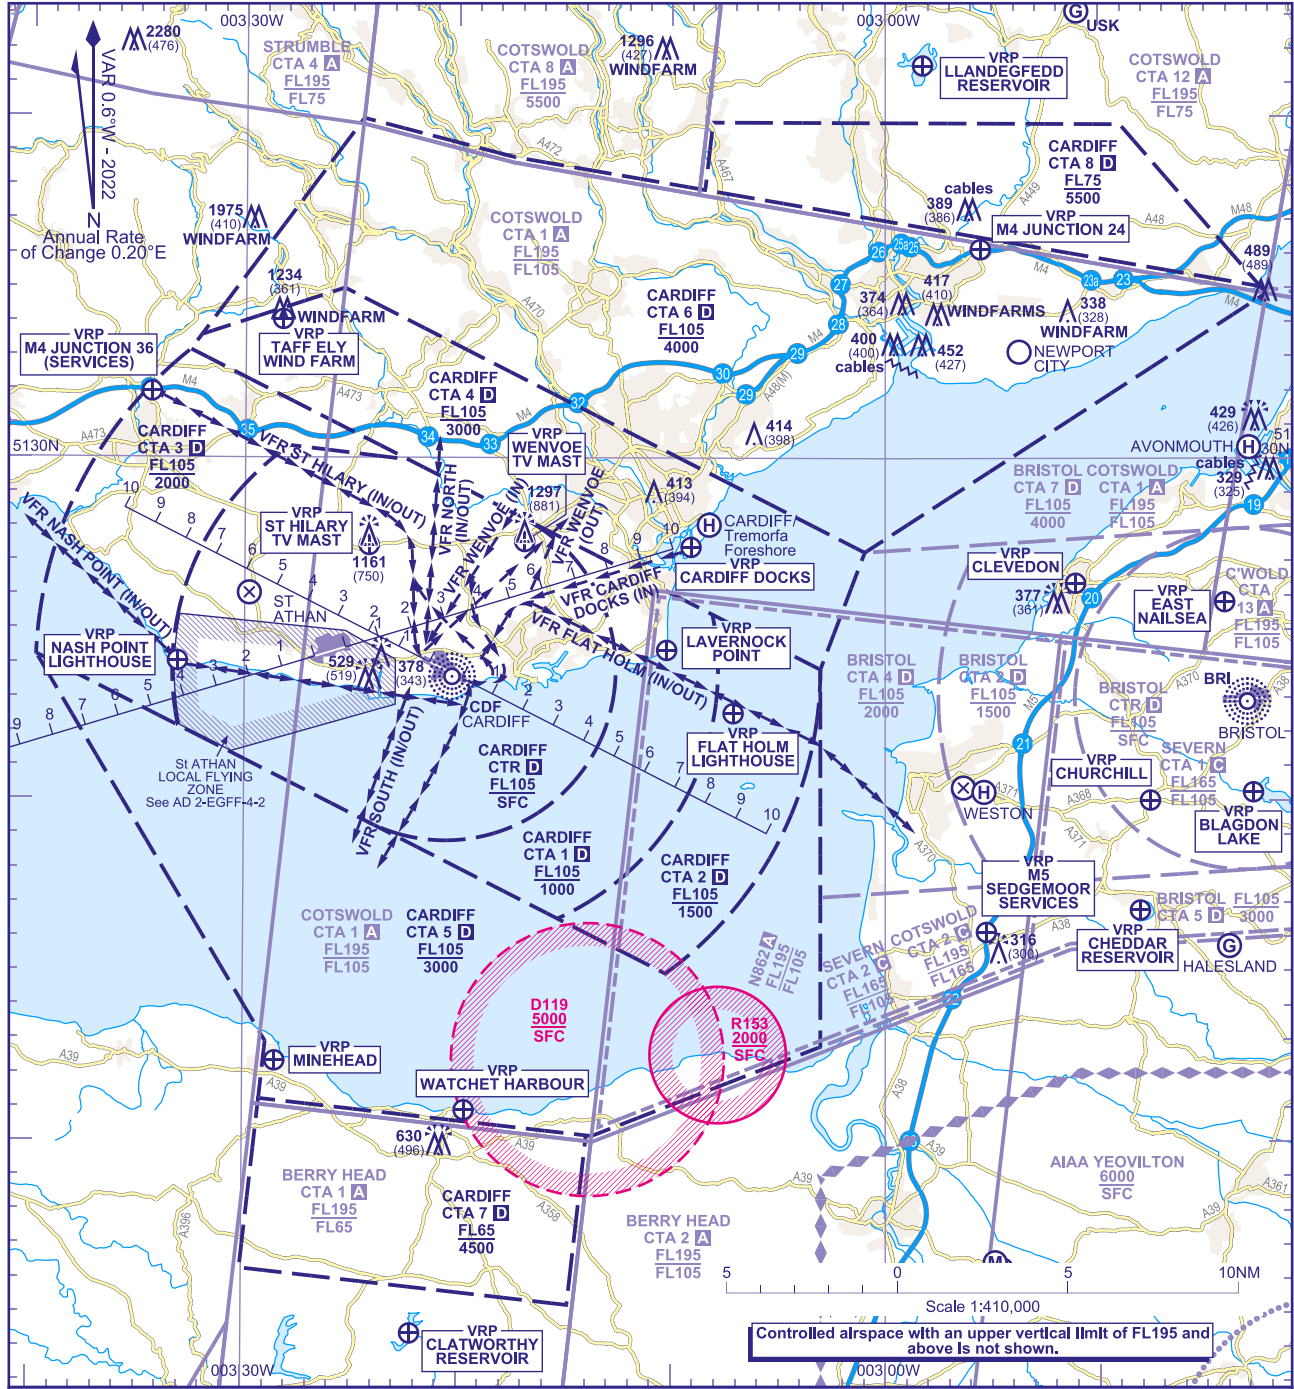

# CONTROL ZONE AND CONTROL AREA CHART - LOCAL FLYING AND ENTRY/EXIT PROCEDURES

CARDIFF

Controlled airspace with an upper vertical limit of FL195 and above is not shown.

### ATS AIRSPACE VERTICAL LIMITS

Controlled airspace with an upper vertical limit of FL195 and above is not shown.

### LATERAL LIMITS

Detailed description of FIR, UIR, CTA and TMA see ENR 2.1. Detailed description of air traffic services airspace organized at the aerodrome see AD 2.17.

CHANGE (3/23): AIRSPACE UPDATED, VRPs UPDATED.

AERO INFO DATE 09 JAN 23

AD 2-EGFF-4-1