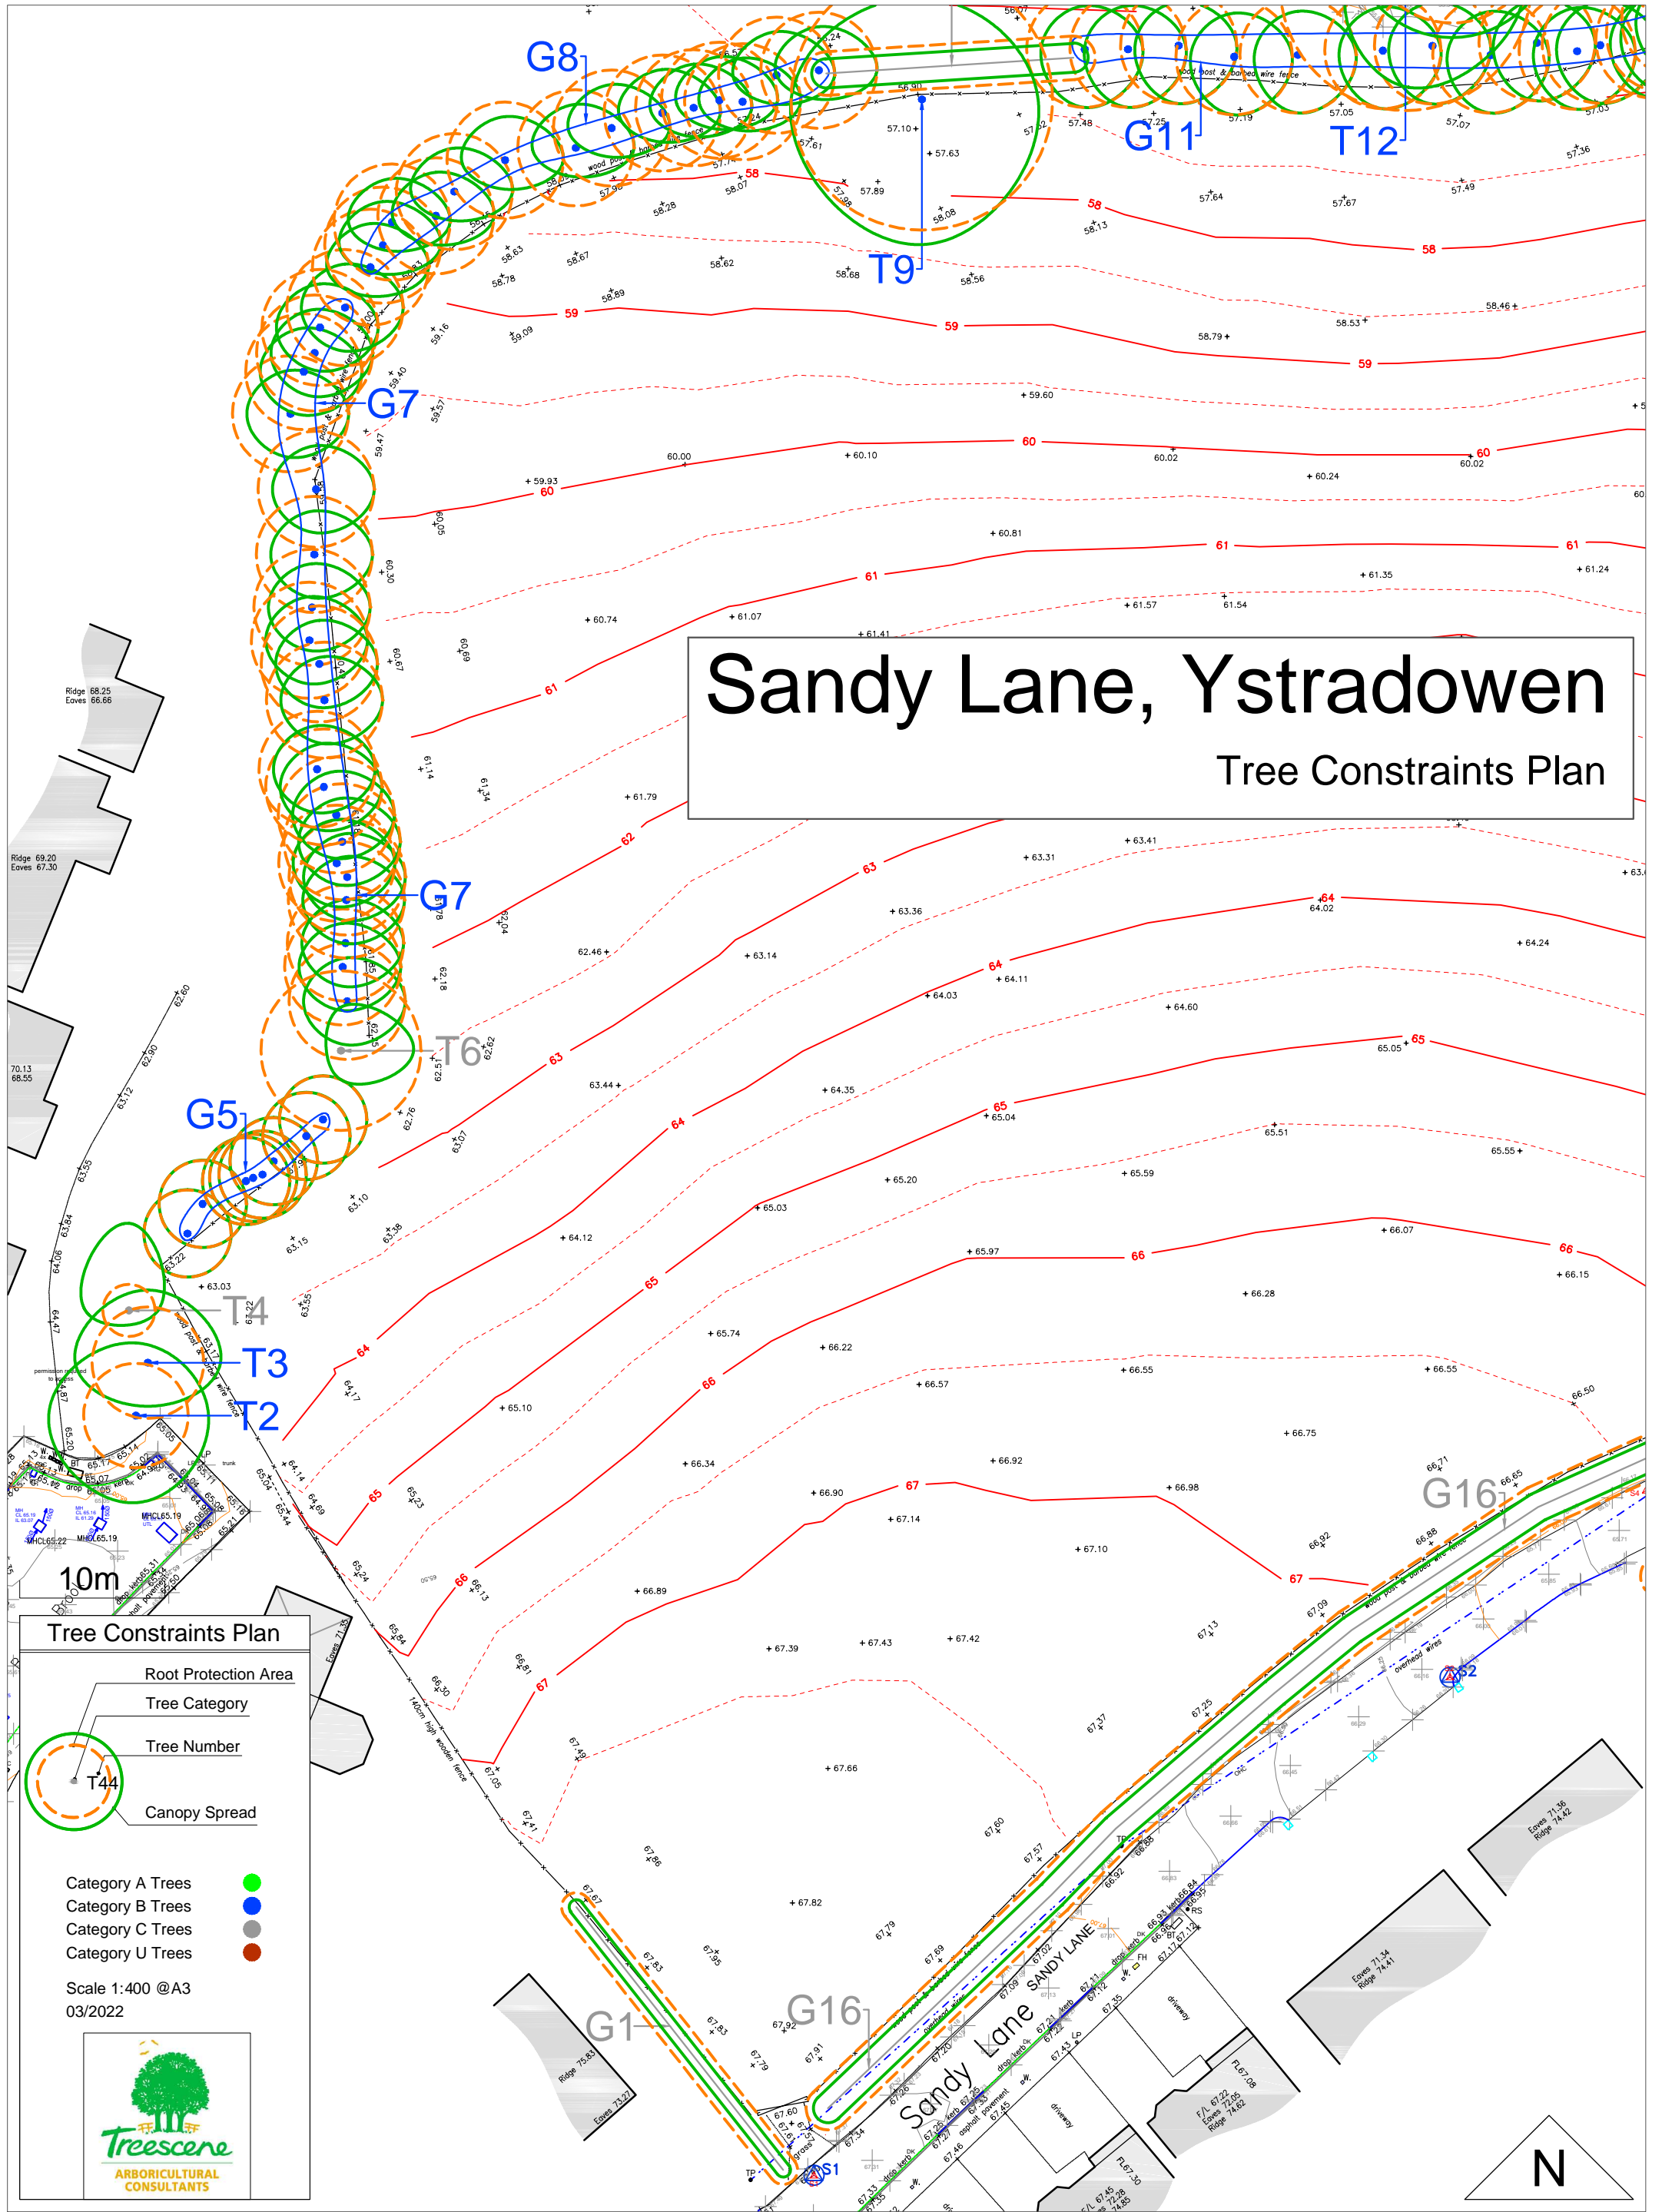

# Sandy Lane, Ystradowen

Tree Constraints Plan

## Tree Constraints Plan

**Tree Constraints Plan**

- Root Protection Area
- Tree Category
- Tree Number
- Canopy Spread

Category A Trees ●  
 Category B Trees ●  
 Category C Trees ●  
 Category U Trees ●

Scale 1:400 @A3  
03/2022

**Tree Constraints Plan**

- Root Protection Area
- Tree Category
- Tree Number
- Canopy Spread

Category A Trees ●  
 Category B Trees ●  
 Category C Trees ●  
 Category U Trees ●

## Tree Constraints Plan