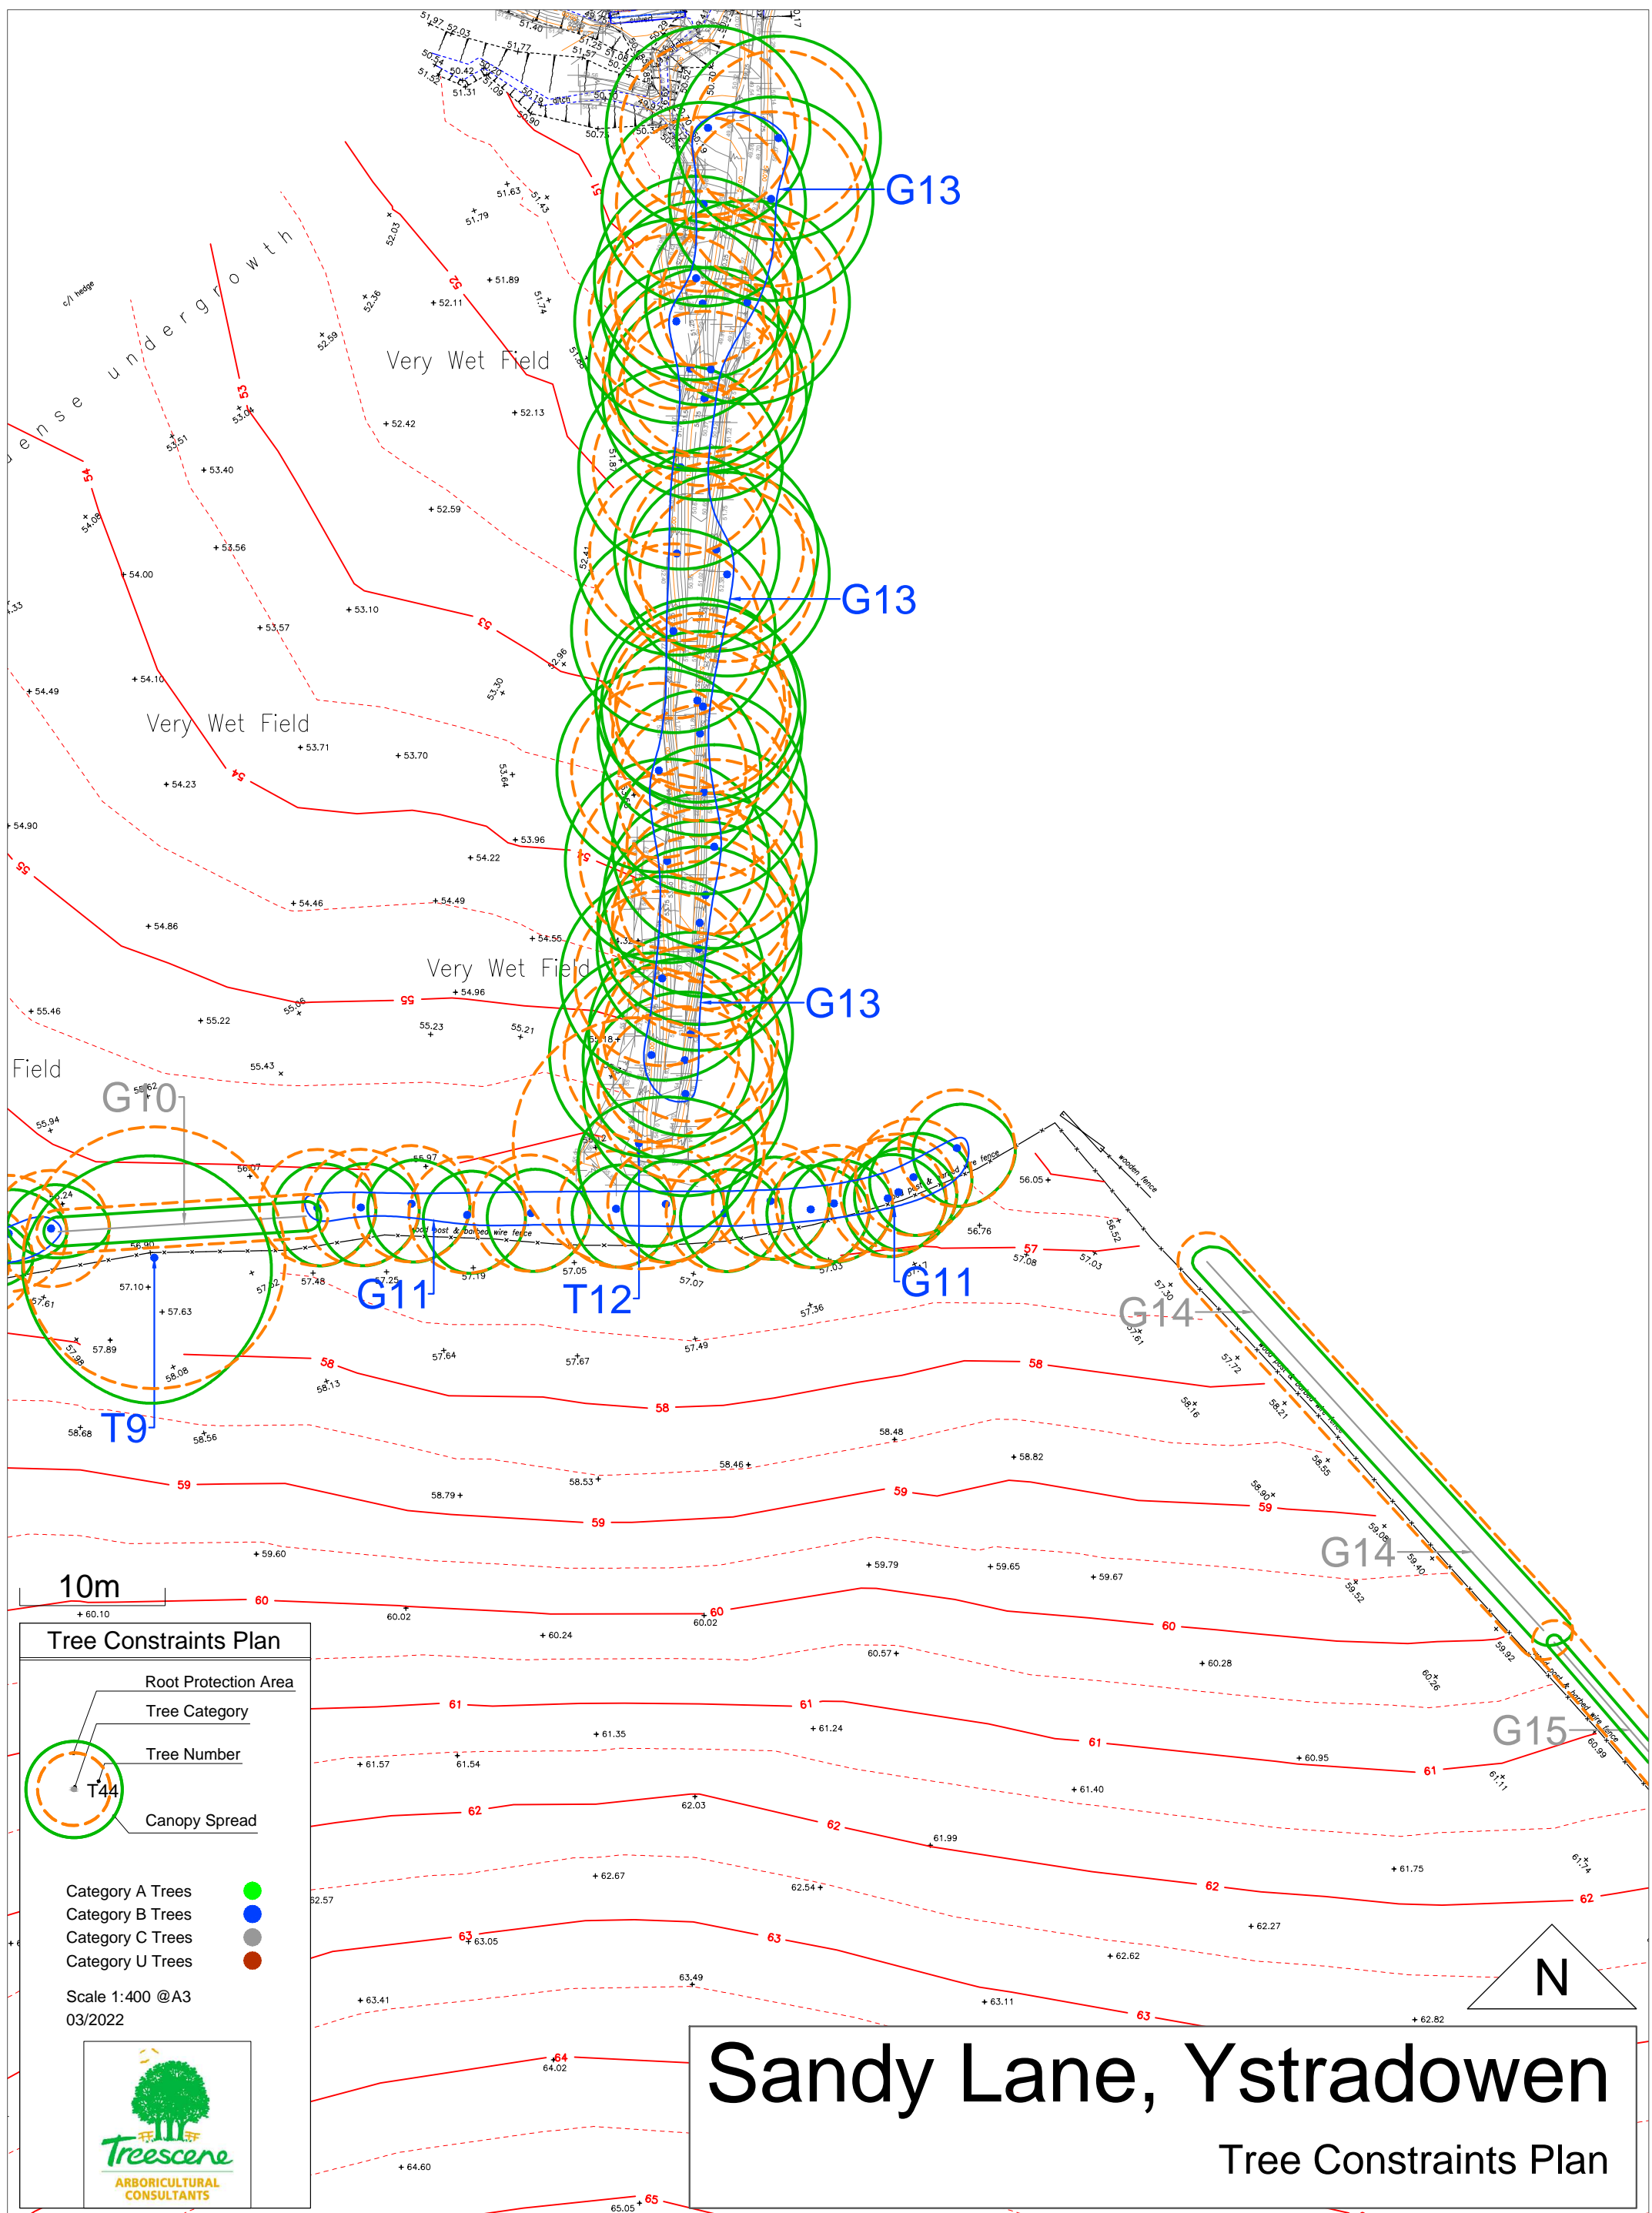

# Sandy Lane, Ystradowen

Tree Constraints Plan

## Tree Constraints Plan

**Tree Constraints Plan**

- Root Protection Area
- Tree Category
- Tree Number
- Canopy Spread

Category A Trees ●  
 Category B Trees ●  
 Category C Trees ●  
 Category U Trees ●

Scale 1:400 @A3  
03/2022

**Tree Constraints Plan**

- Root Protection Area
- Tree Category
- Tree Number
- Canopy Spread

Category A Trees ●  
 Category B Trees ●  
 Category C Trees ●  
 Category U Trees ●

## Tree Constraints Plan