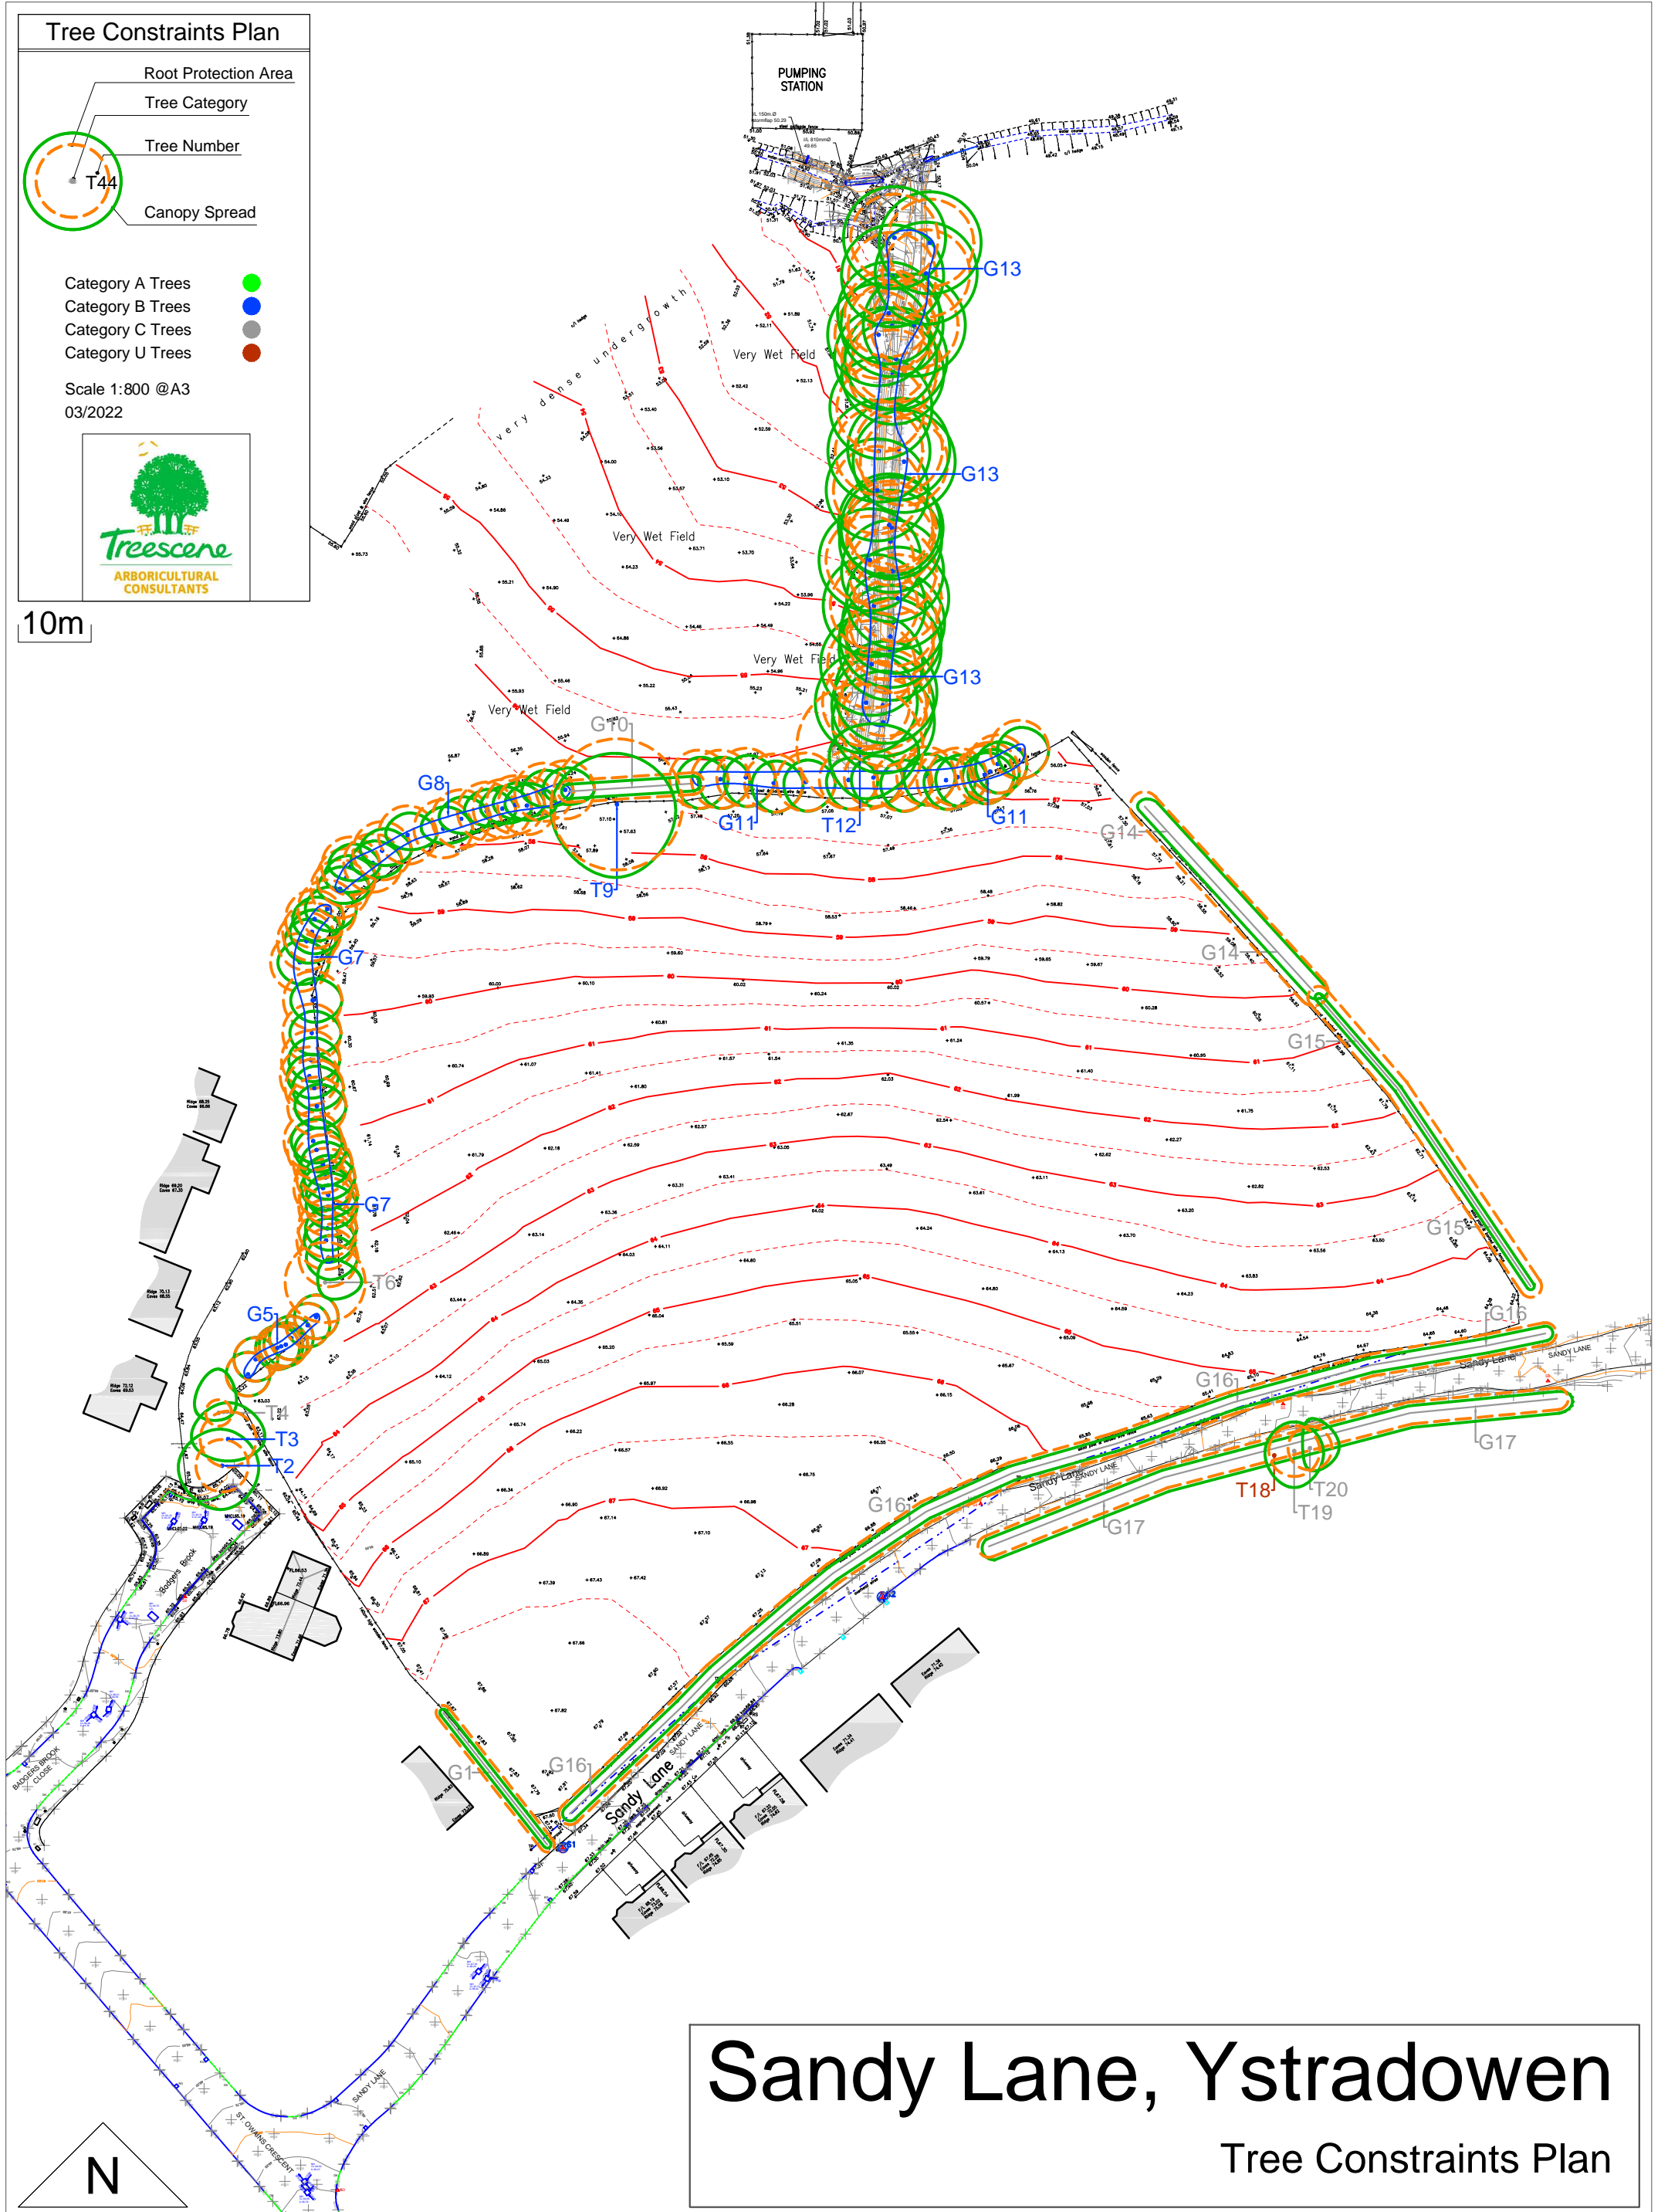

# Sandy Lane, Ystradowen

Tree Constraints Plan

## Tree Constraints Plan

**Tree Constraints Plan**

- Root Protection Area
- Tree Category
- Tree Number
- Canopy Spread

Category A Trees ●  
 Category B Trees ●  
 Category C Trees ●  
 Category U Trees ●

Scale 1:400 @A3  
03/2022

**Tree Constraints Plan**

- Root Protection Area
- Tree Category
- Tree Number
- Canopy Spread

Category A Trees ●  
 Category B Trees ●  
 Category C Trees ●  
 Category U Trees ●

## Tree Constraints Plan