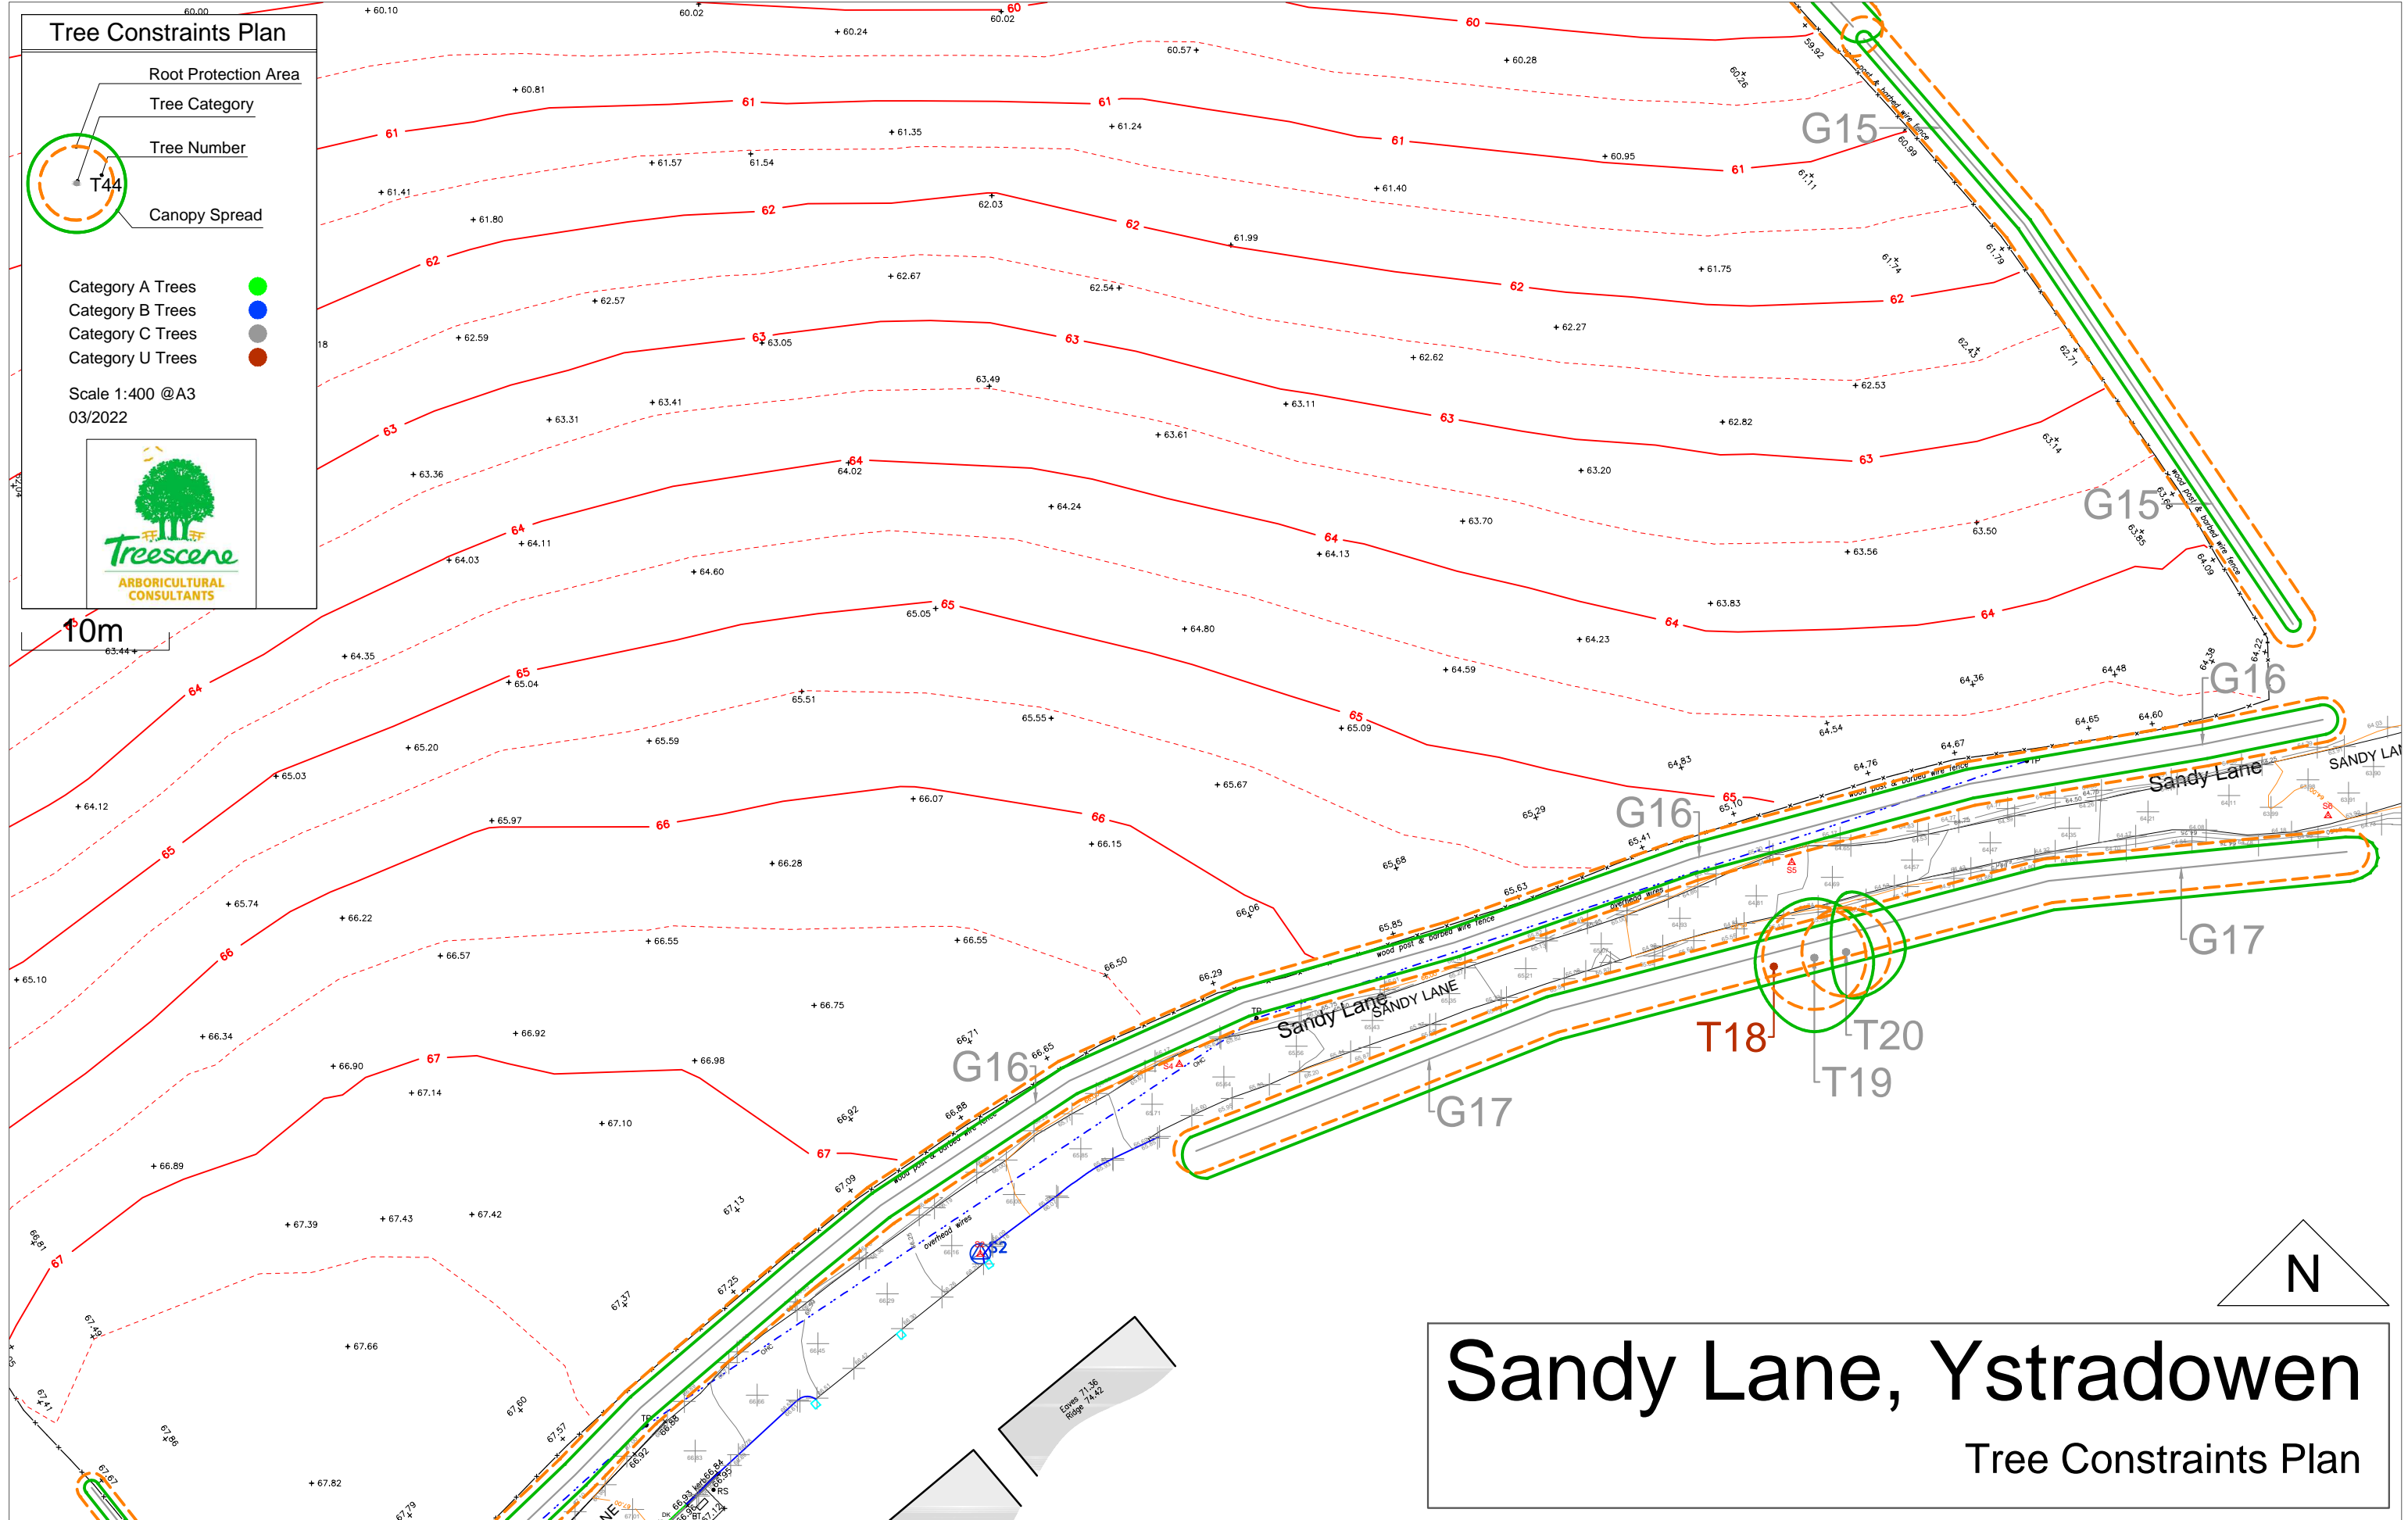

## Tree Constraints Plan

# Tree Constraints Plan

Root Protection Area

Tree Category

Tree Number

Canopy Spread

- Category A Trees ●
- Category B Trees ●
- Category C Trees ●
- Category U Trees ●

Scale 1:400 @A3  
03/2022

10m

# Sandy Lane, Ystradowen

Tree Constraints Plan