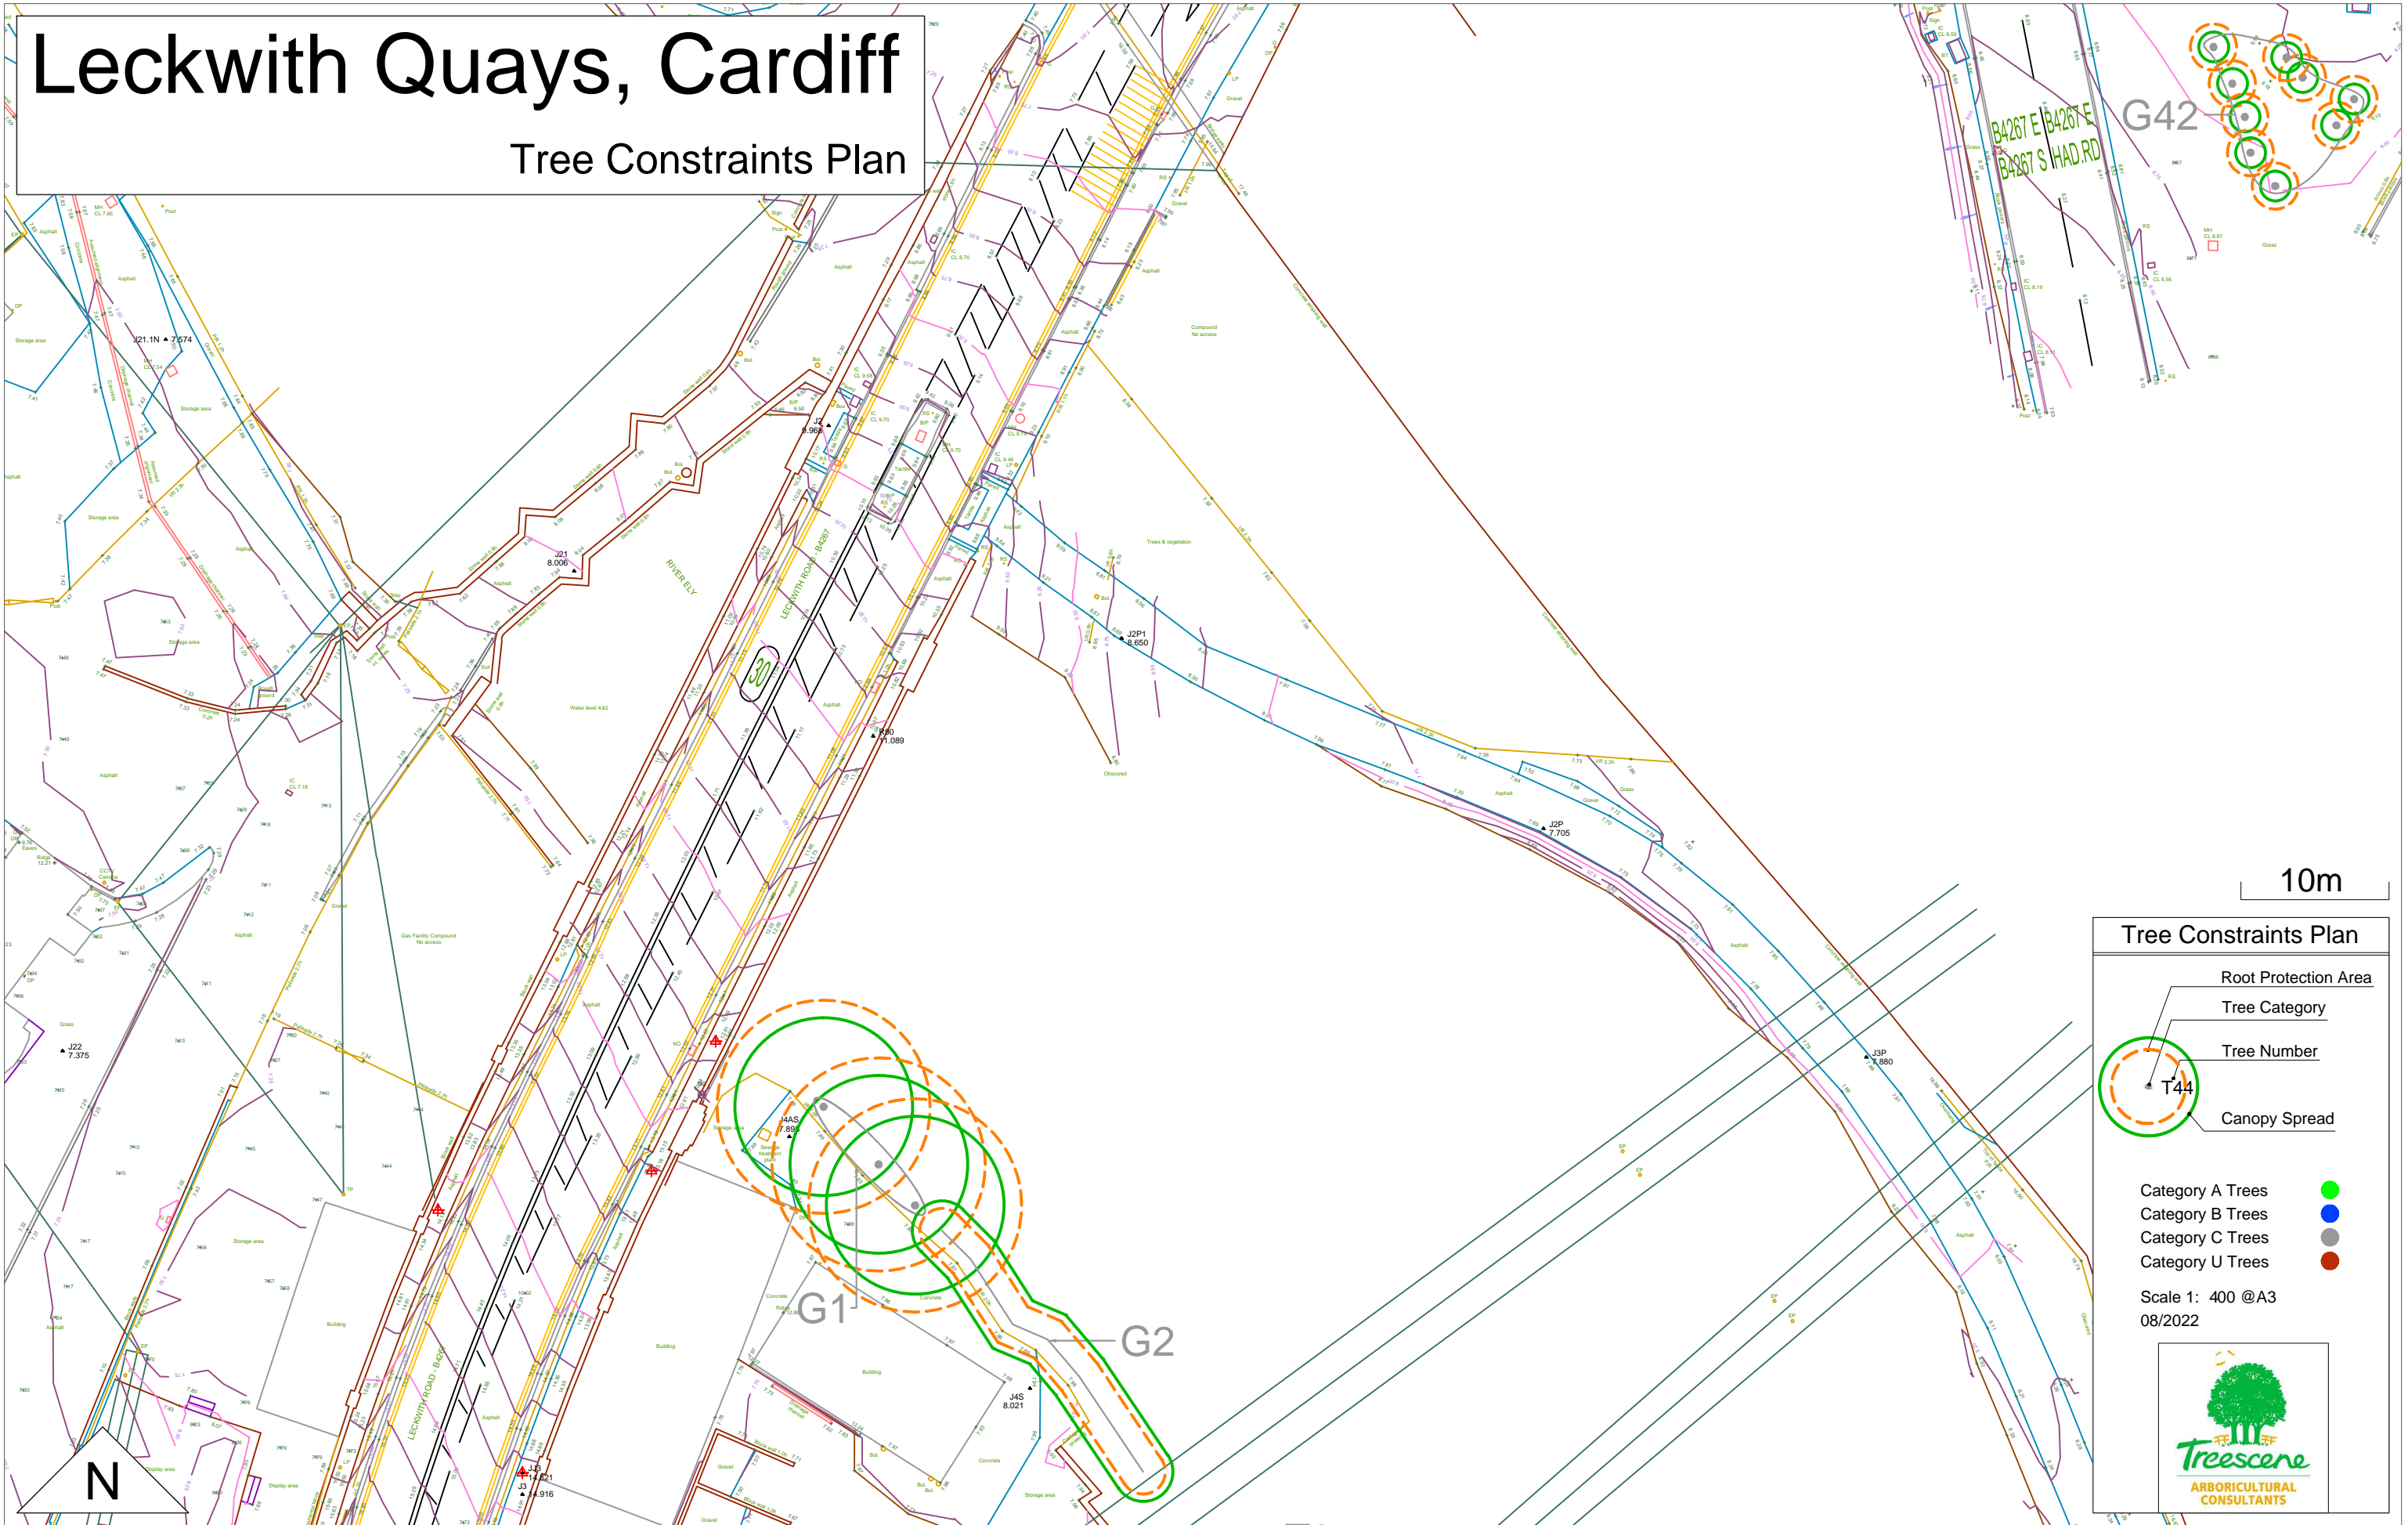

Leckwith Quays, Cardiff

Tree Constraints Plan

Leckwith Quays, Cardiff

Tree Constraints Plan

Tree Constraints Plan

- Root Protection Area
- Tree Category
- Tree Number
- Canopy Spread

Category A Trees ●
Category B Trees ●
Category C Trees ●
Category U Trees ●

Scale 1: 400 @A3
08/2022

Leckwith Quays, Cardiff

Tree Constraints Plan

Tree Constraints Plan

- Root Protection Area
- Tree Category
- Tree Number
- Canopy Spread

Category A Trees ●
Category B Trees ●
Category C Trees ●
Category U Trees ●

Scale 1: 400 @A3
08/2022

10m

Leckwith Quays, Cardiff

Tree Constraints Plan

10m

Tree Constraints Plan

- Root Protection Area
- Tree Category
- Tree Number
- Canopy Spread

- Category A Trees ●
- Category B Trees ●
- Category C Trees ●
- Category U Trees ●