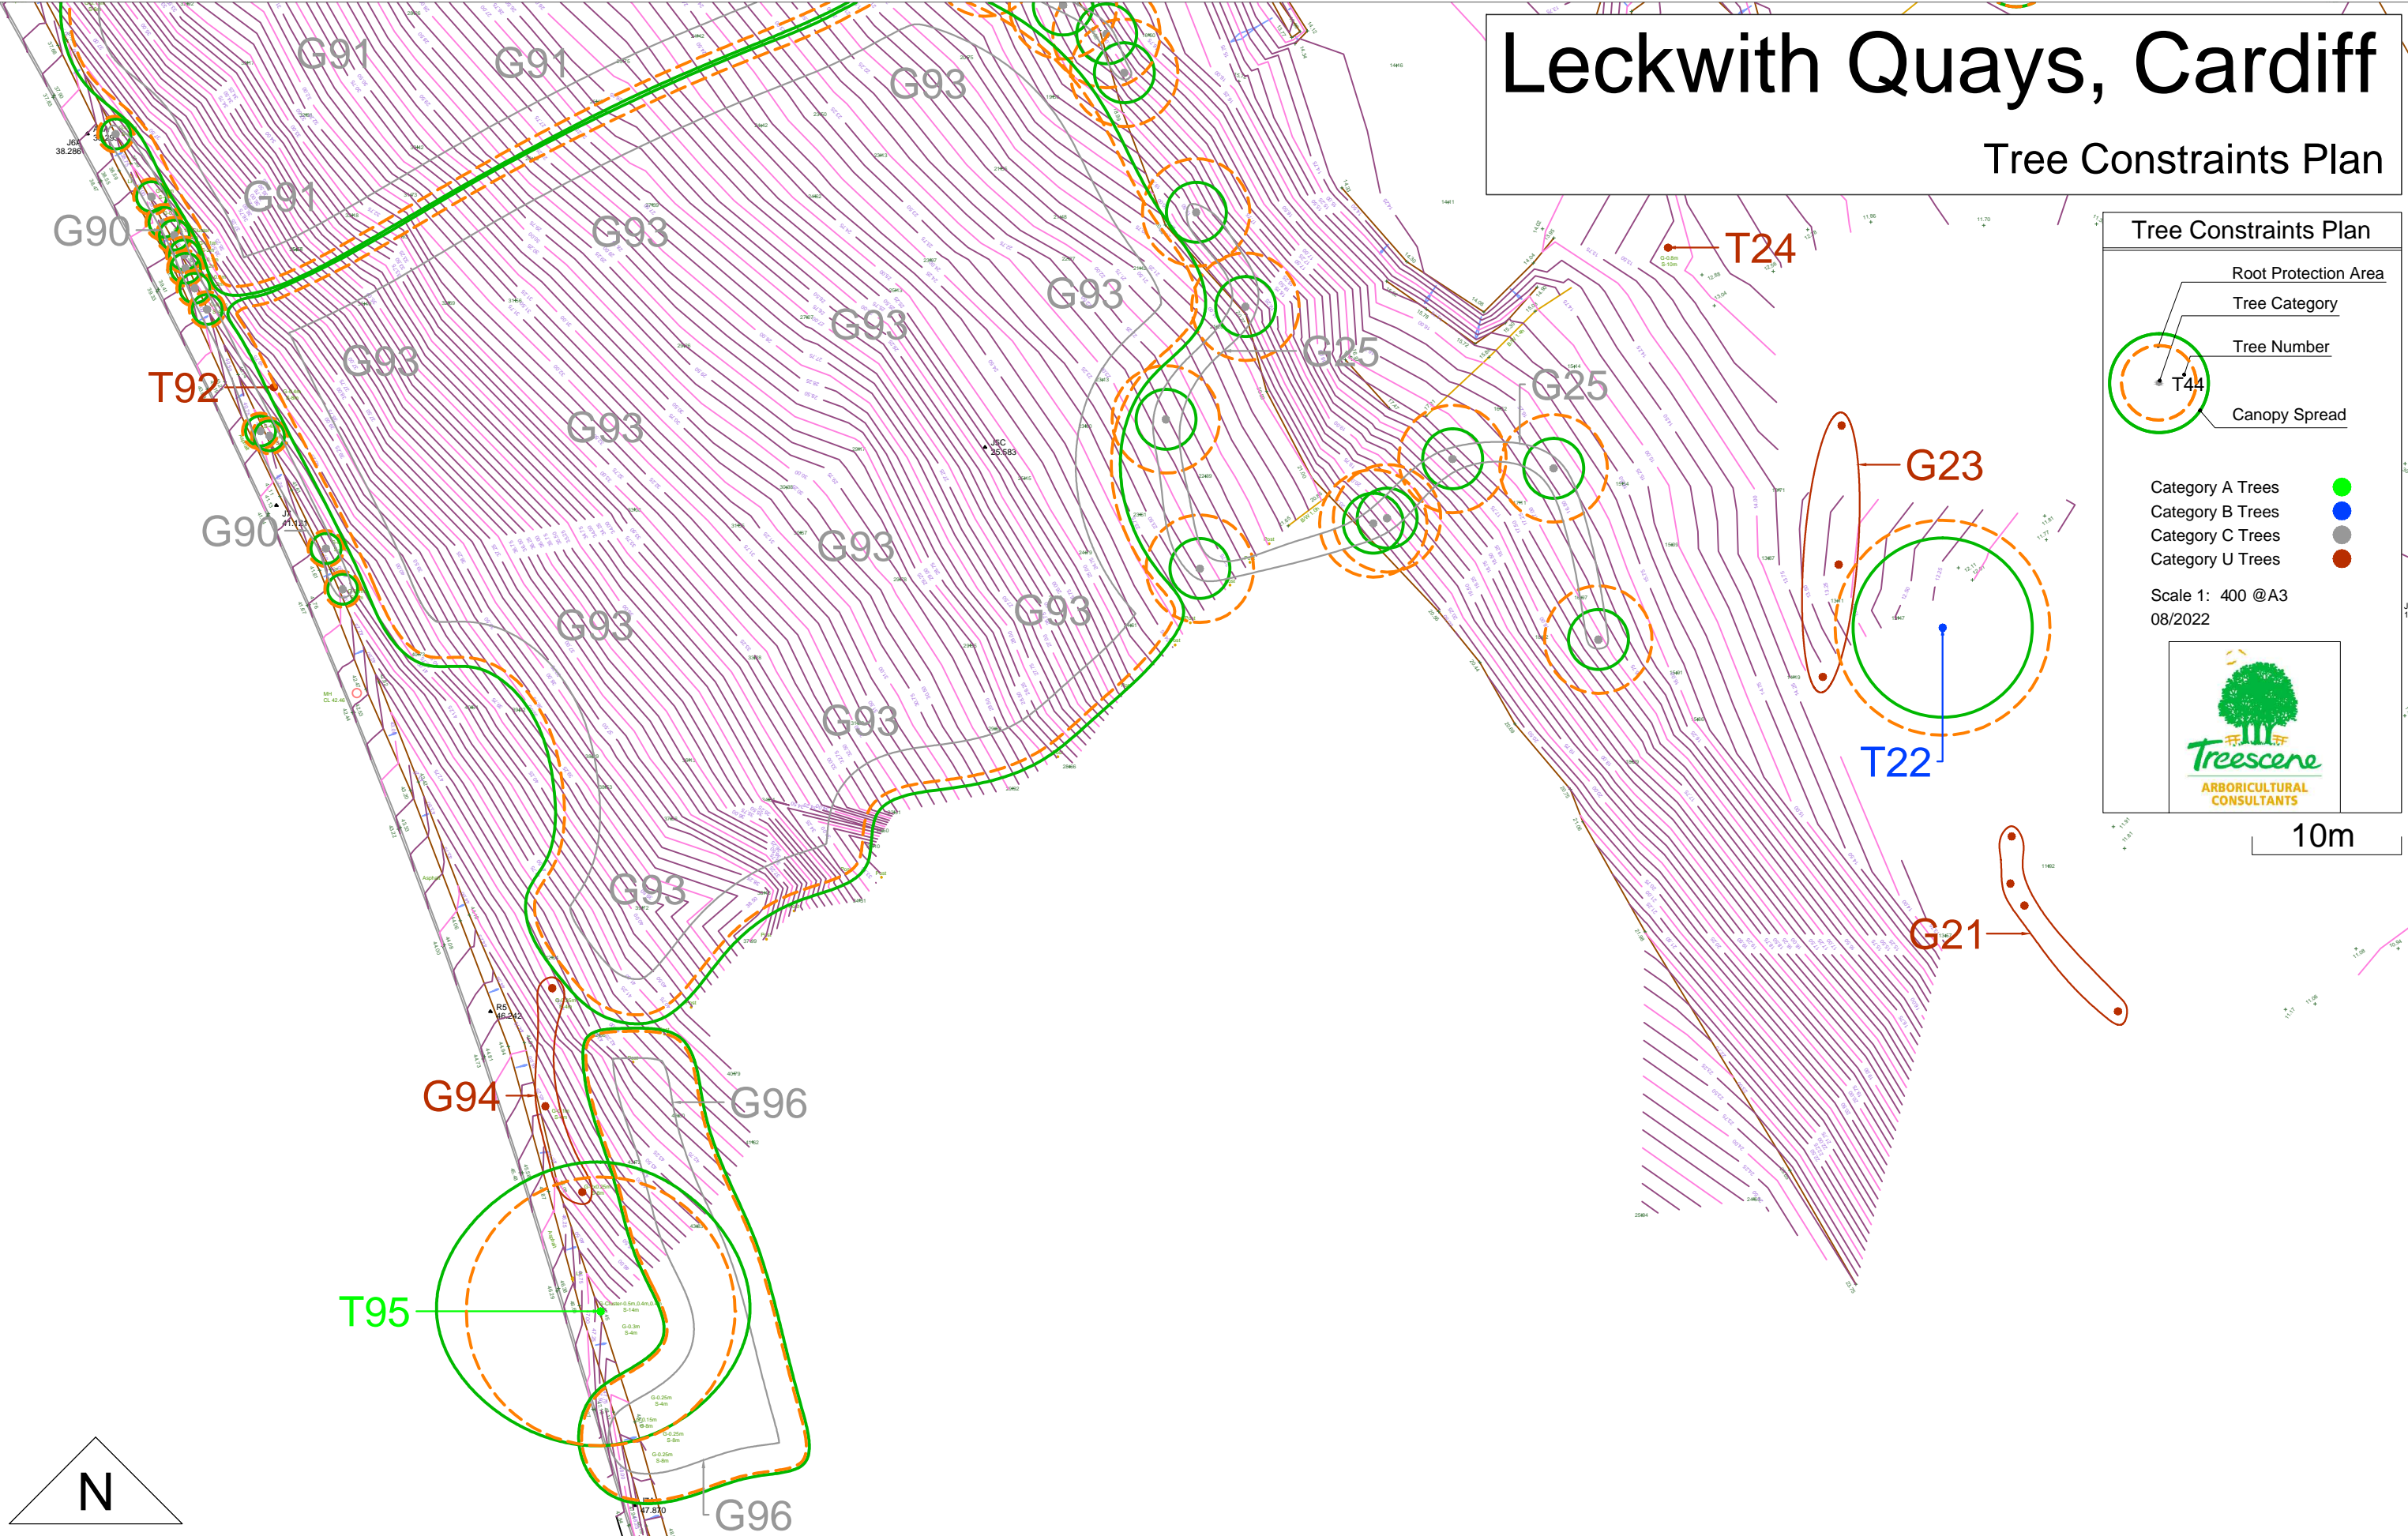

Leckwith Quays, Cardiff

Tree Constraints Plan

Tree Constraints Plan

- Root Protection Area
- Tree Category
- Tree Number
- Canopy Spread

Category A Trees ●
Category B Trees ●
Category C Trees ●
Category U Trees ●

Scale 1: 400 @A3
08/2022

10m