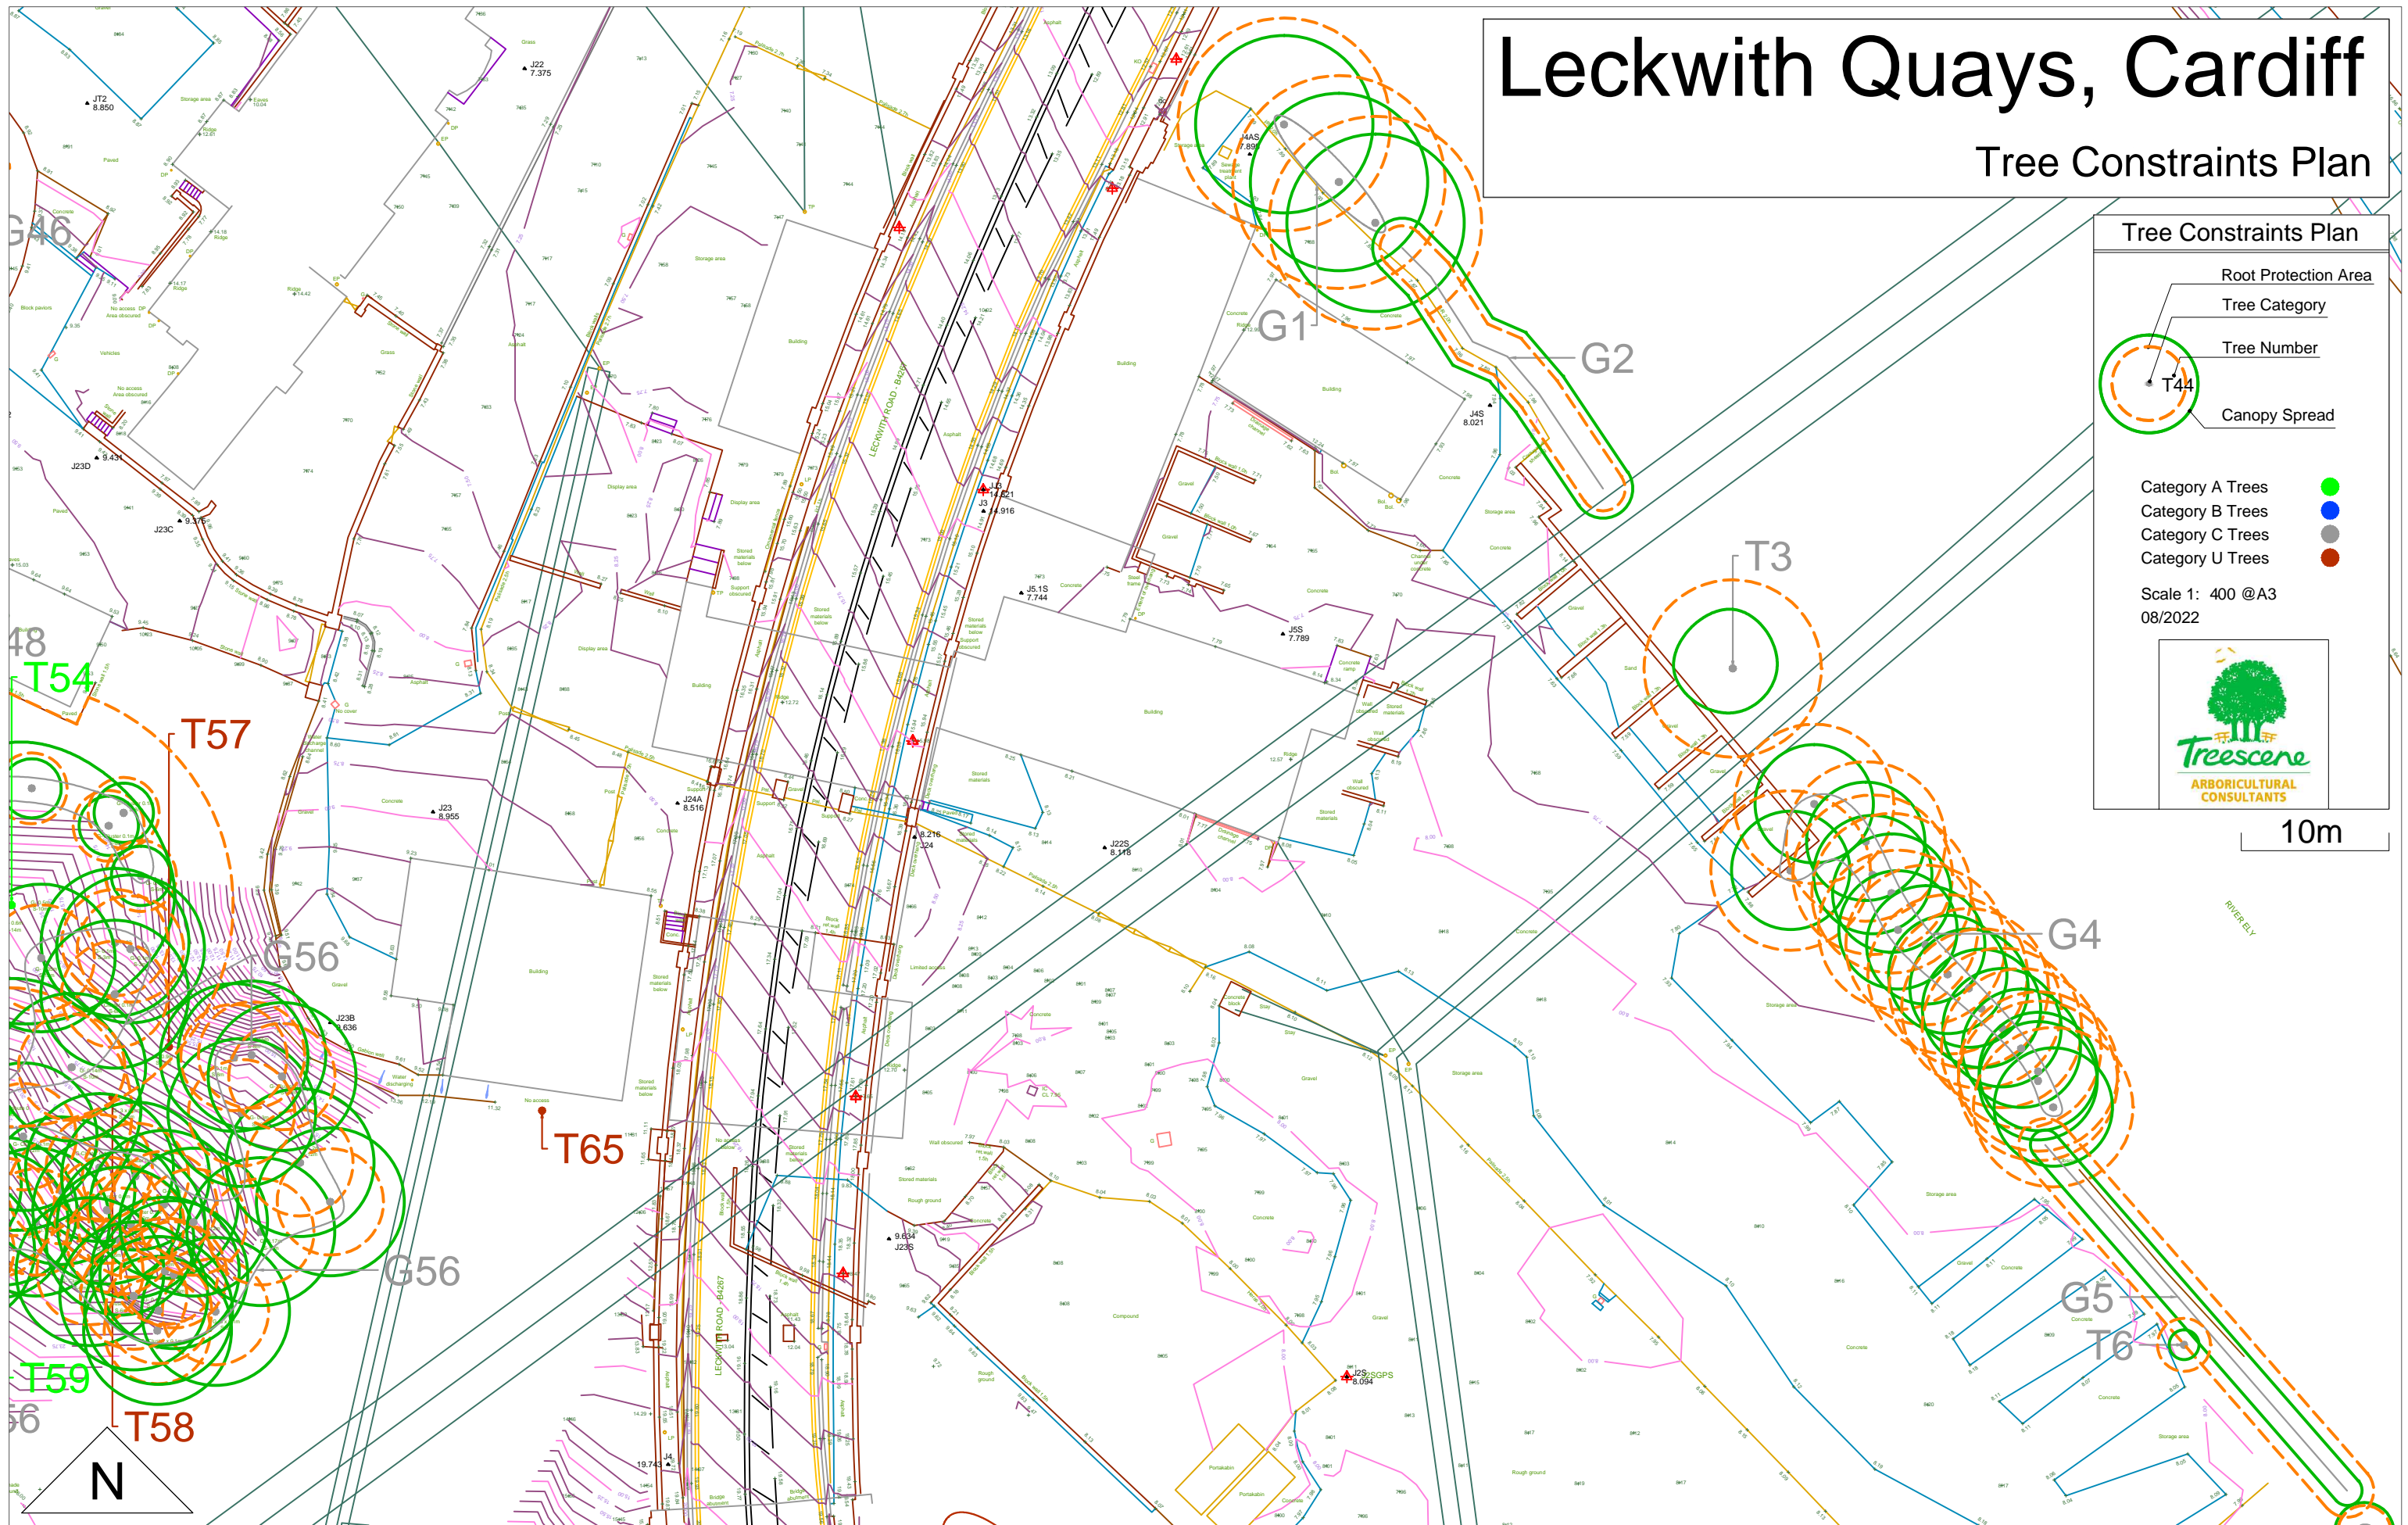

Tree Constraints Plan

- Category A Trees
- Category B Trees
- Category C Trees
- Category U Trees

Scale 1: 400 @A3
08/2022

10m

Leckwith Quays, Cardiff

Tree Constraints Plan

Tree Constraints Plan

- Root Protection Area
- Tree Category
- Tree Number
- Canopy Spread

Scale 1: 400 @A3
08/2022

10m

Leckwith Quays, Cardiff

Tree Constraints Plan

Tree Constraints Plan

- Root Protection Area
- Tree Category
- Tree Number
- Canopy Spread

Category A Trees ●
Category B Trees ●
Category C Trees ●
Category U Trees ●

Leckwith Quays, Cardiff

Tree Constraints Plan

Leckwith Quays, Cardiff

Tree Constraints Plan

Tree Constraints Plan

- Root Protection Area
- Tree Category
- Tree Number
- Canopy Spread

Category A Trees ●
Category B Trees ●
Category C Trees ●
Category U Trees ●

Scale 1: 400 @A3
08/2022

Leckwith Quays, Cardiff

Tree Constraints Plan

Tree Constraints Plan

- Root Protection Area
- Tree Category
- Tree Number
- Canopy Spread

Category A Trees ●
Category B Trees ●
Category C Trees ●
Category U Trees ●