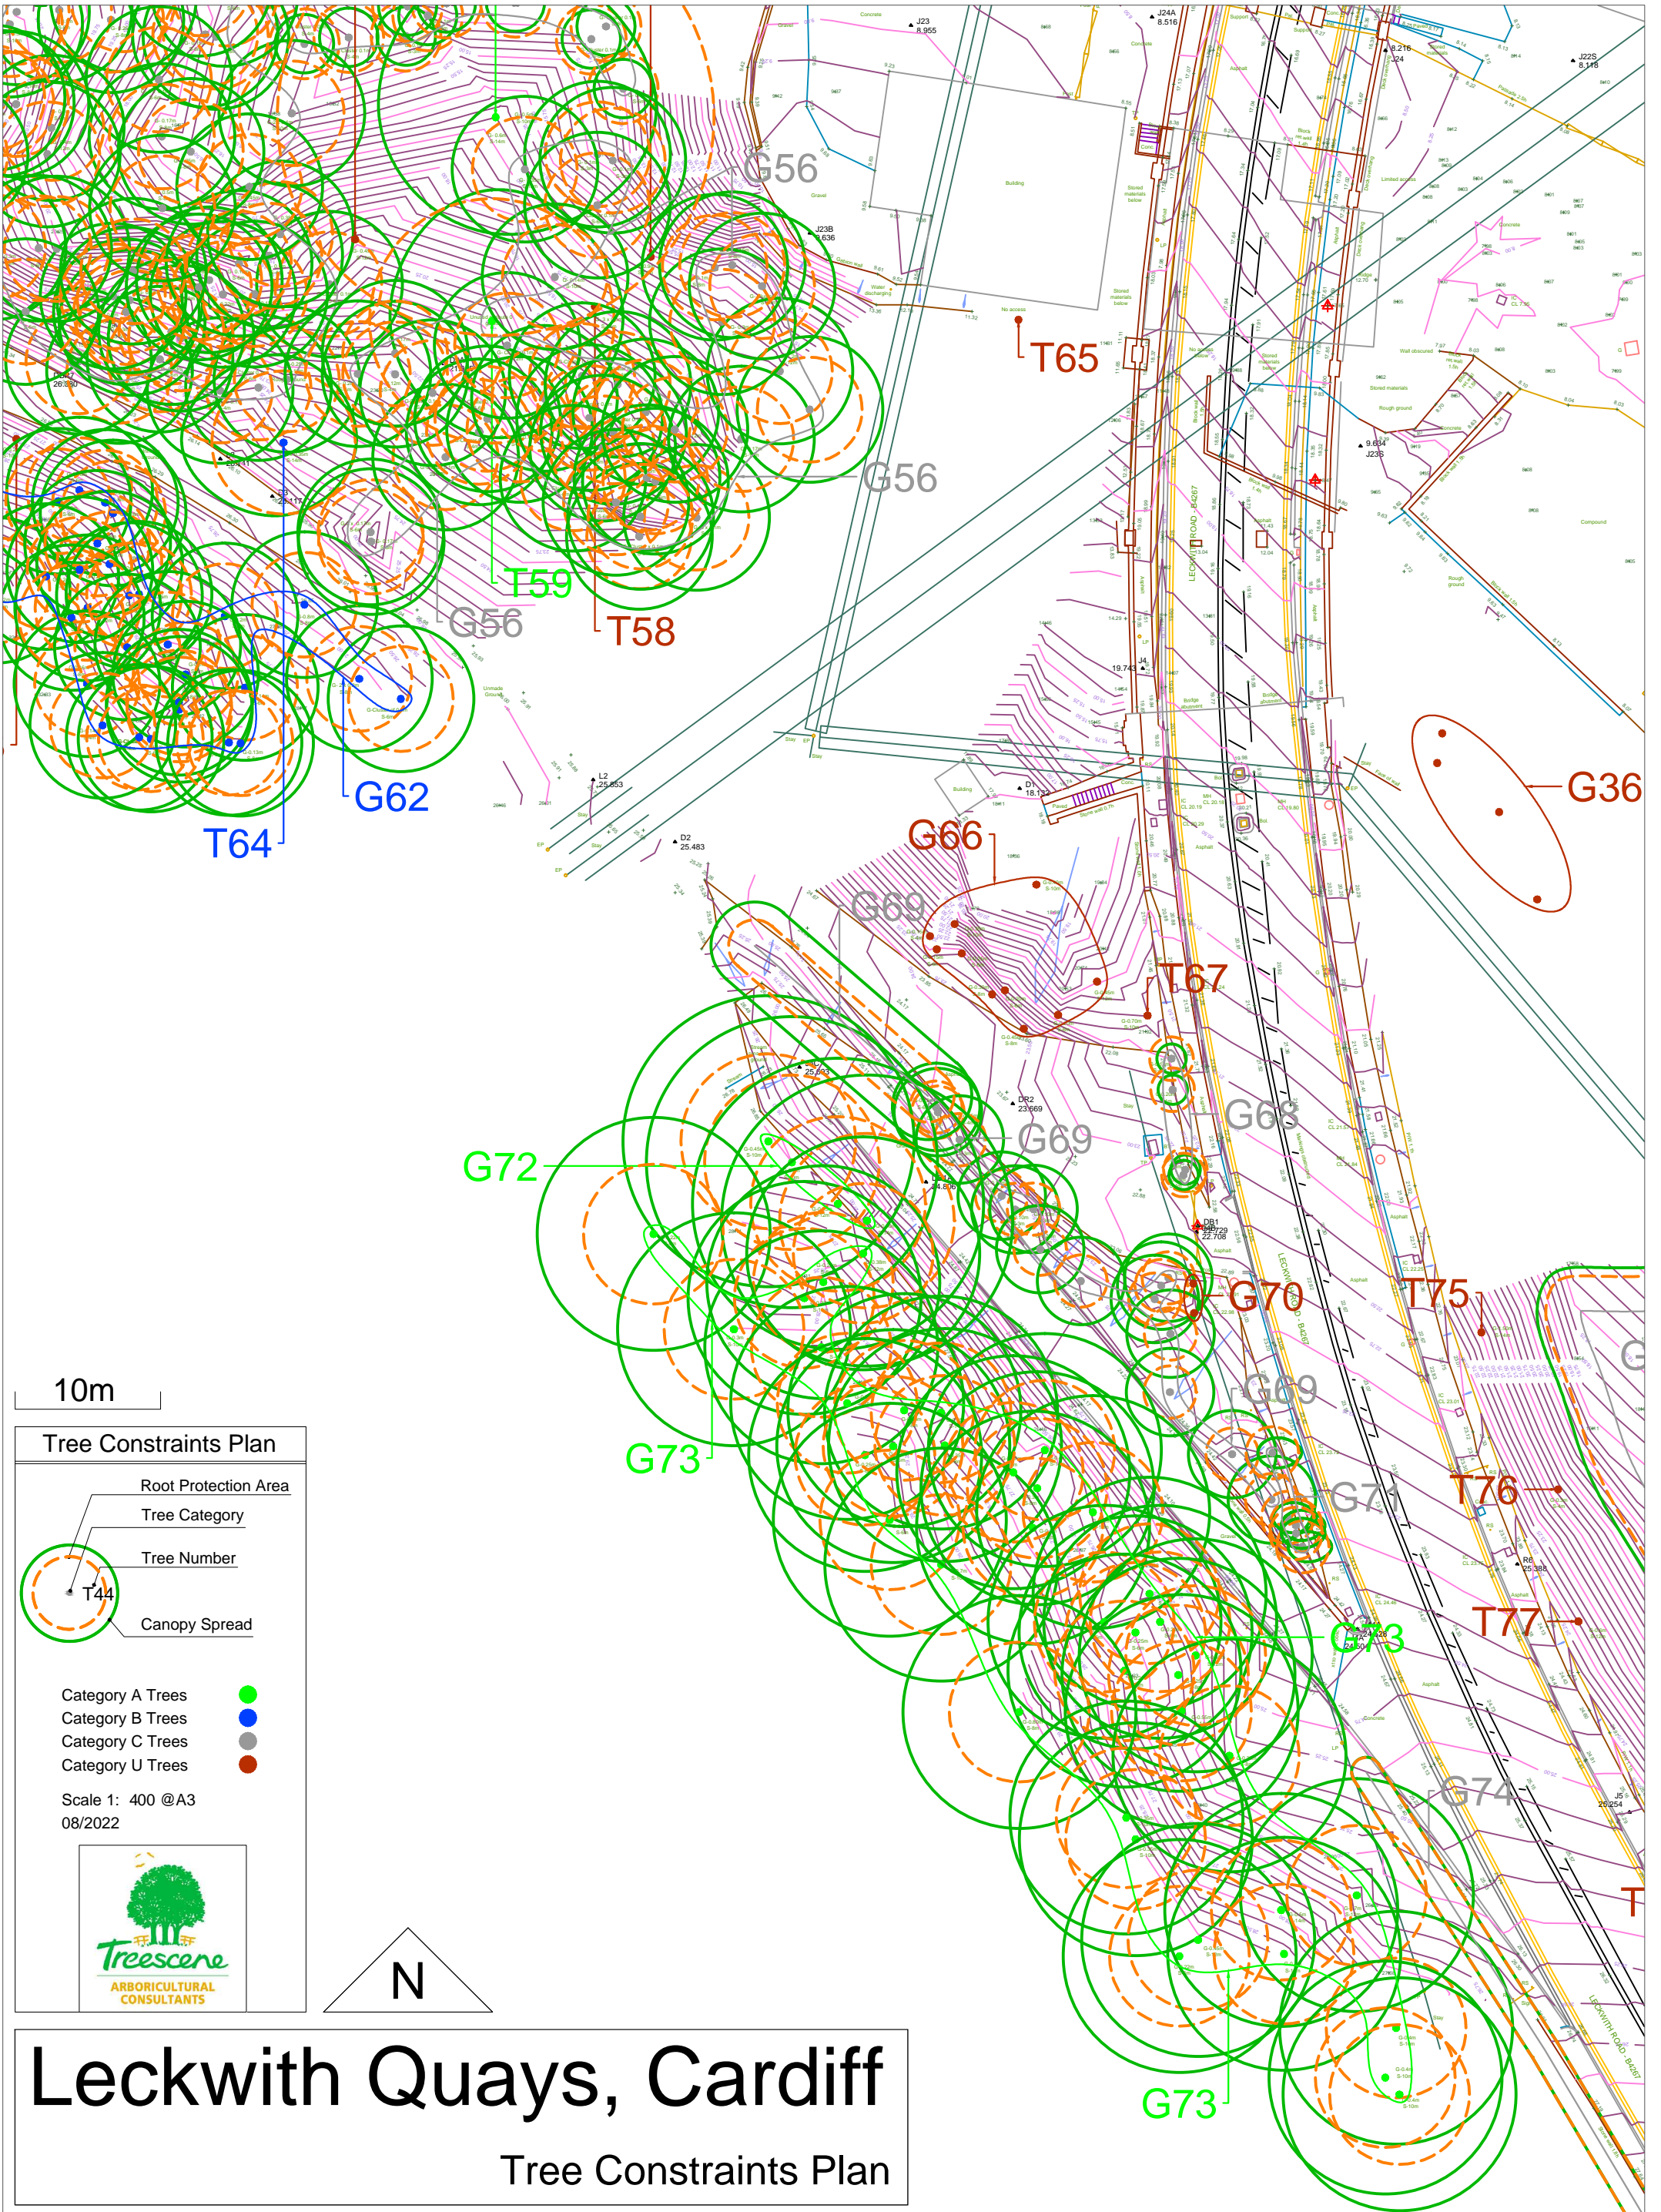

10m

Tree Constraints Plan

- Root Protection Area
- Tree Category
- Tree Number
- Canopy Spread

Category A Trees ●
Category B Trees ●
Category C Trees ●
Category U Trees ●

Scale 1: 400 @ A3
08/2022

N

Leckwith Quays, Cardiff

Tree Constraints Plan