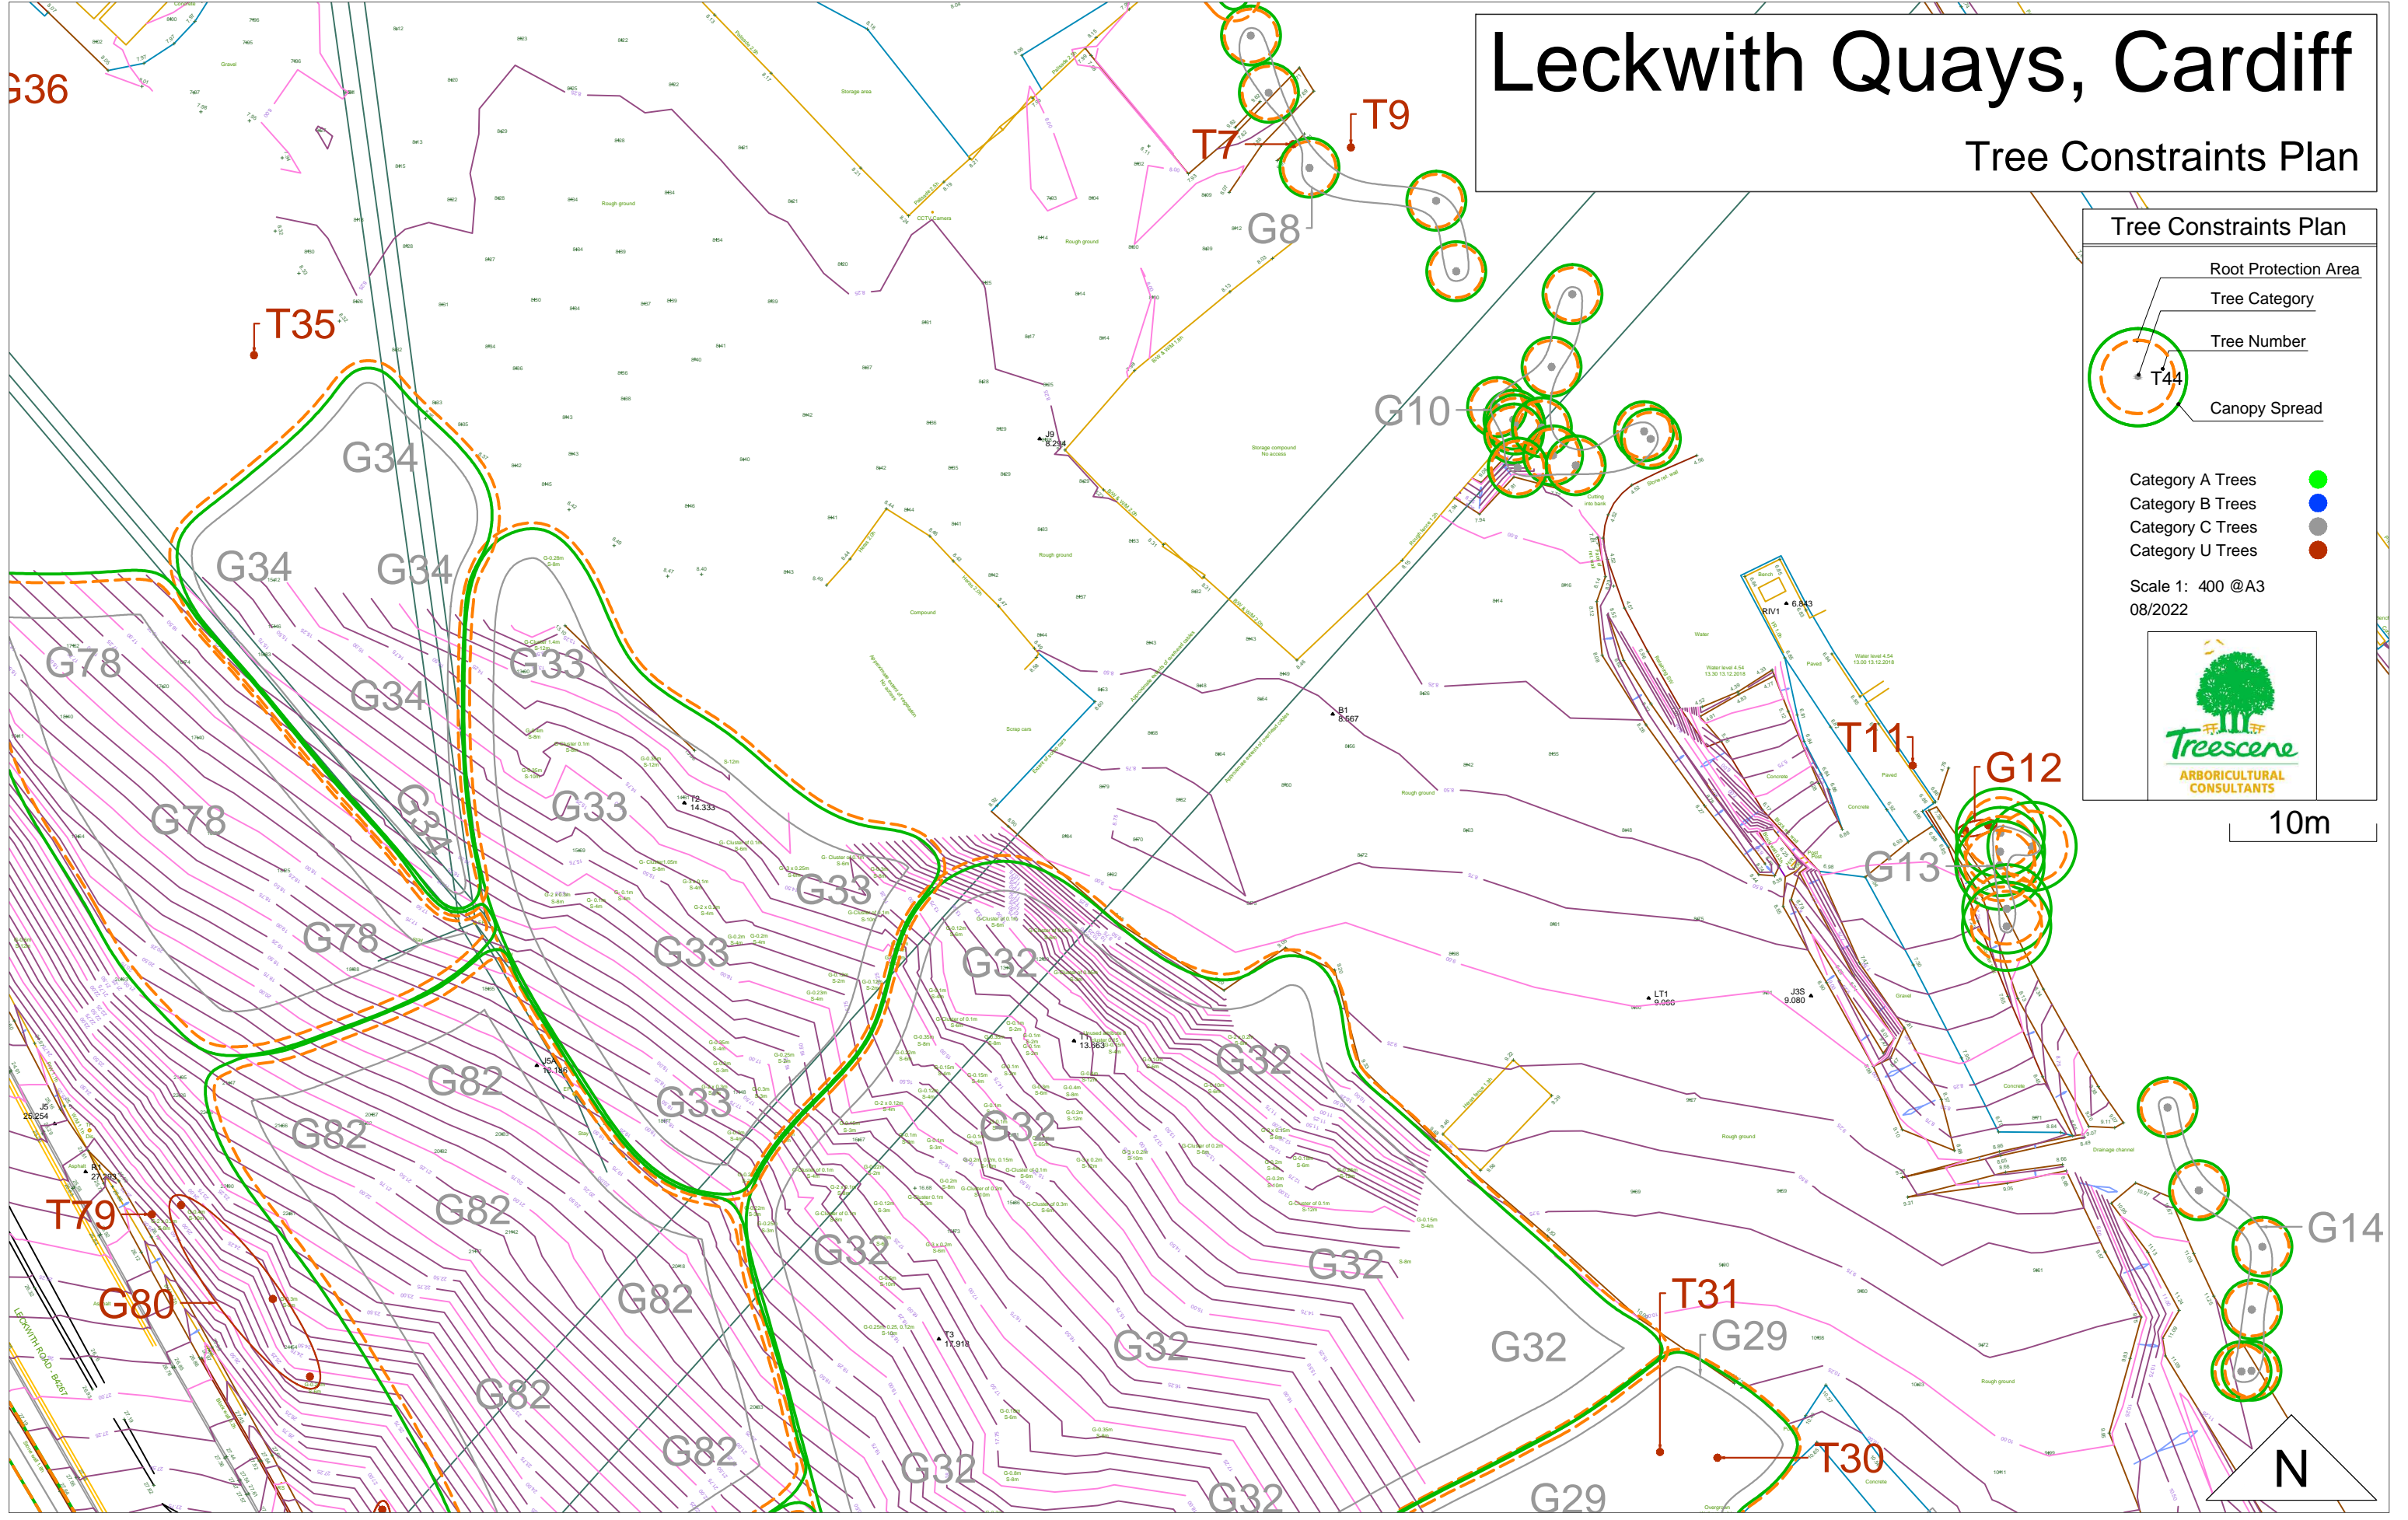

Leckwith Quays, Cardiff

Tree Constraints Plan

Tree Constraints Plan

- Root Protection Area
- Tree Category
- Tree Number
- Canopy Spread

Category A Trees ●
Category B Trees ●
Category C Trees ●
Category U Trees ●

Scale 1: 400 @ A3
08/2022

10m