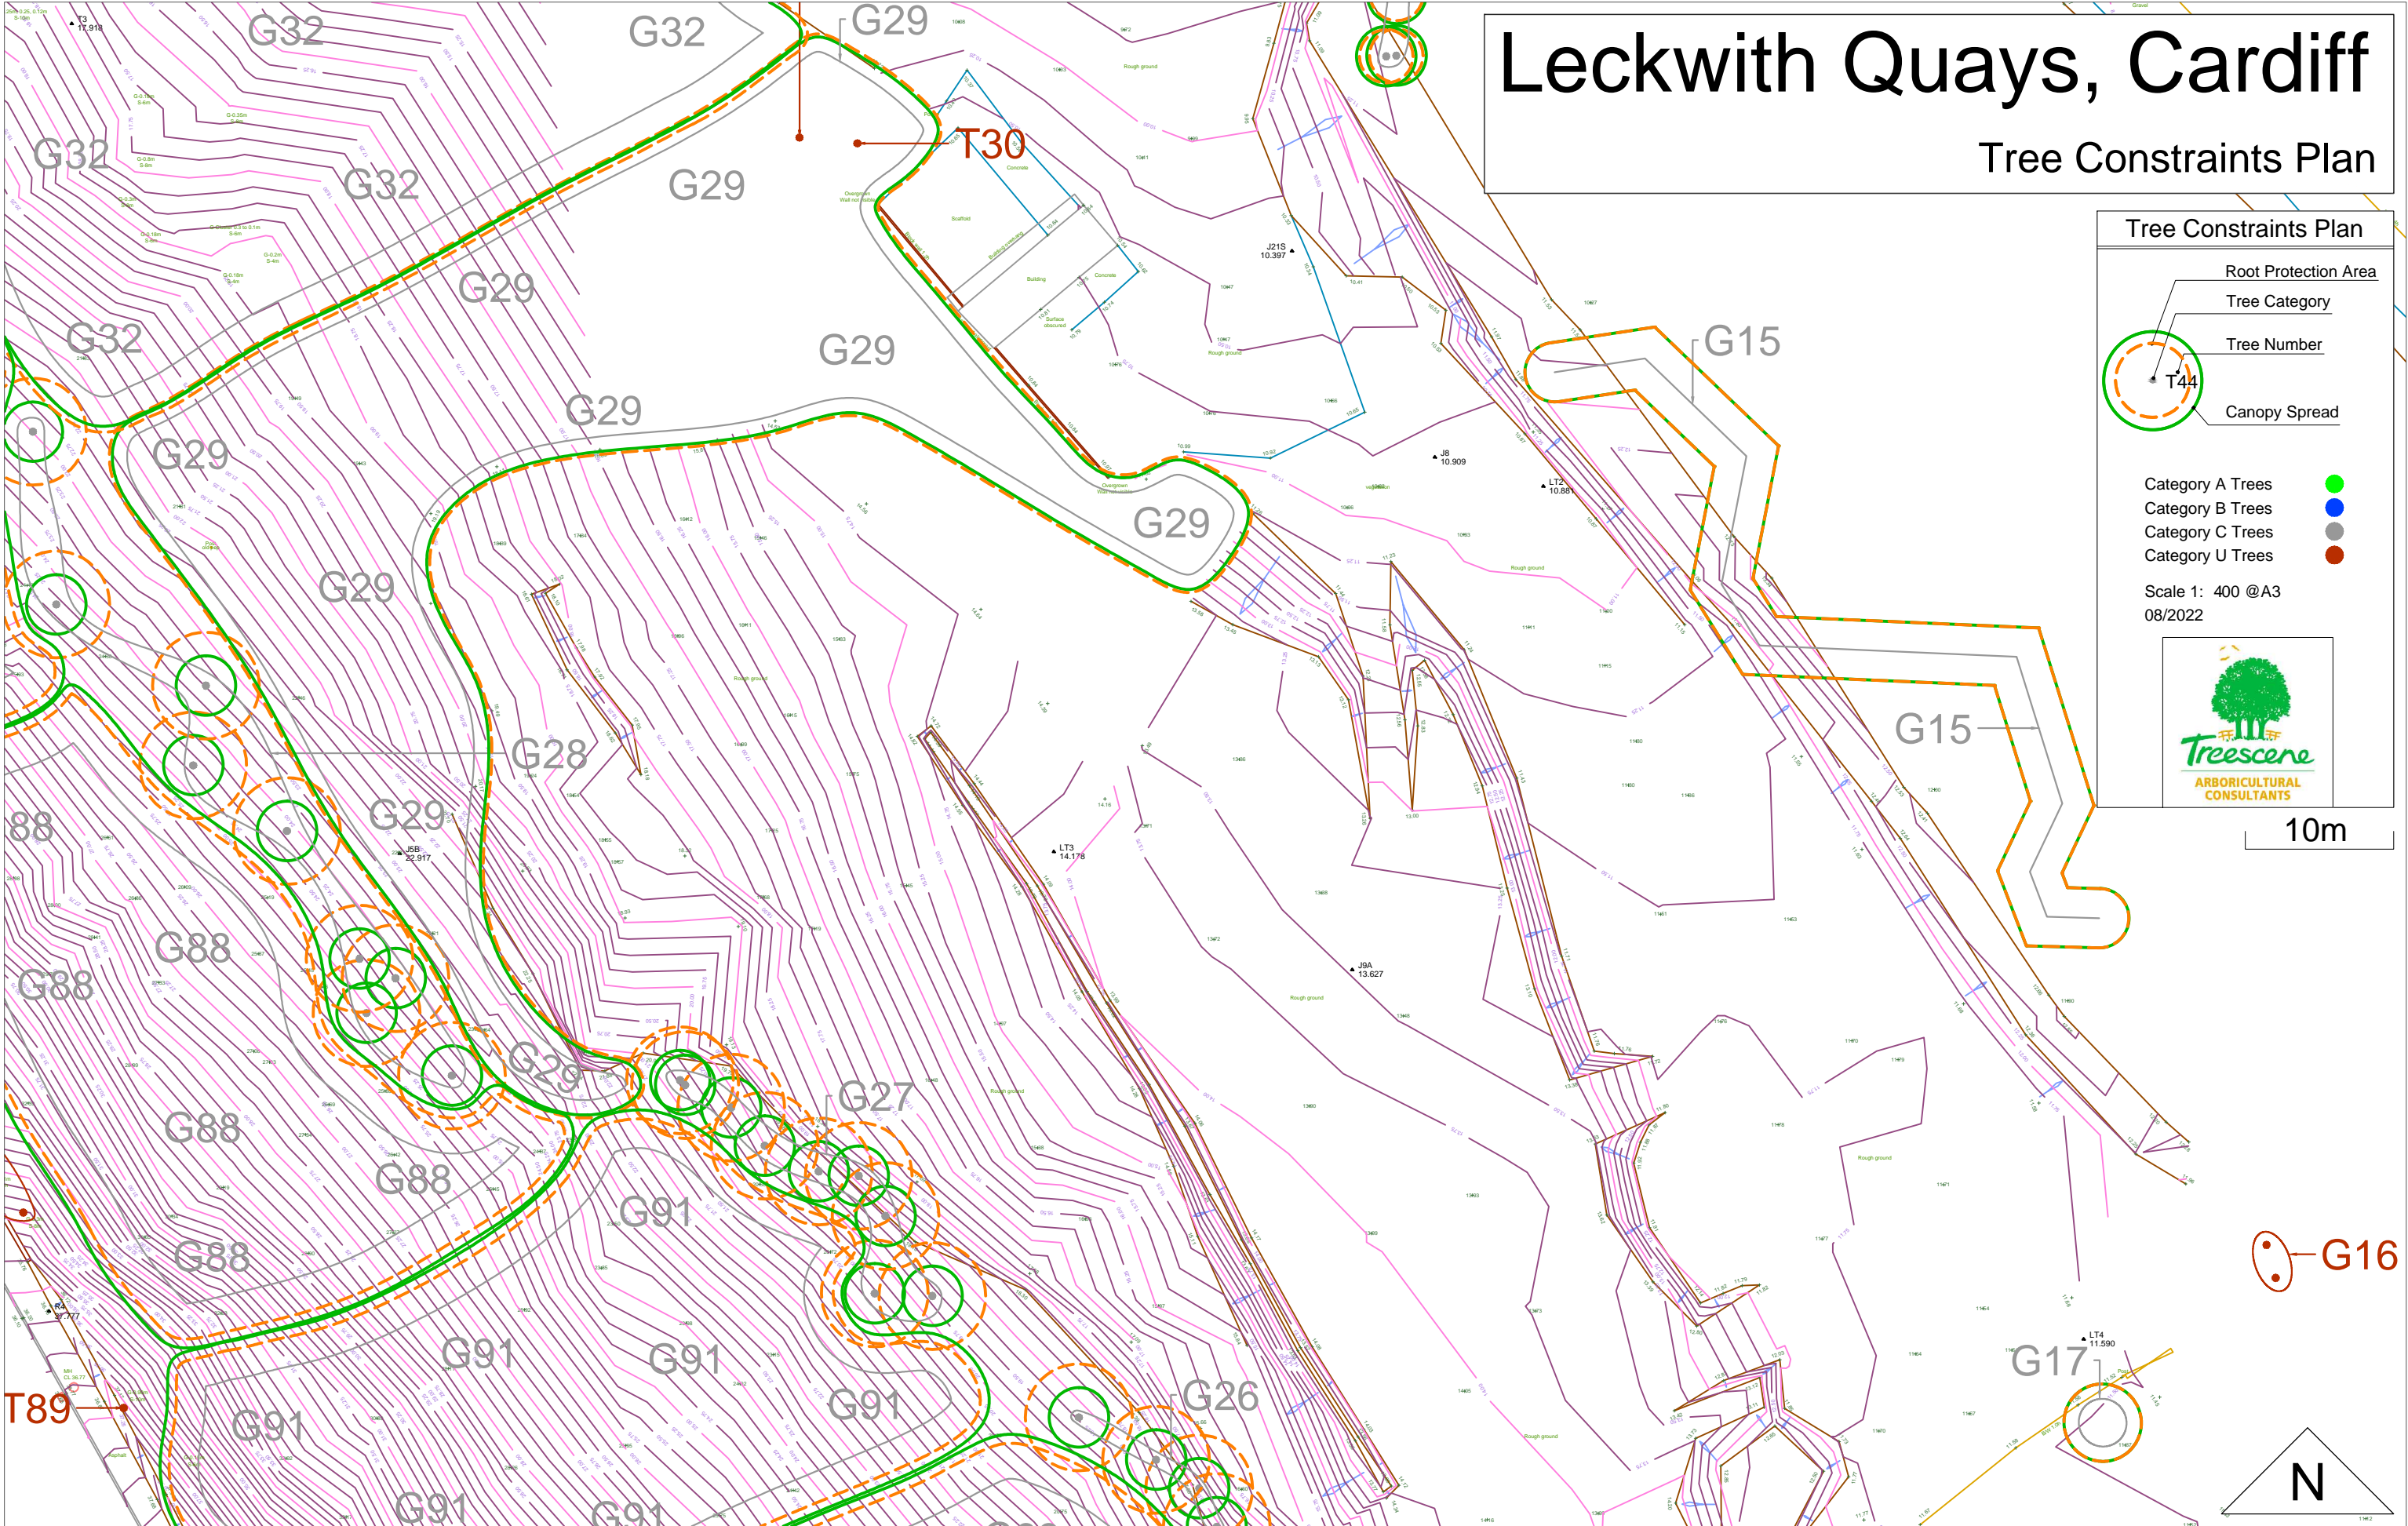

Leckwith Quays, Cardiff

Tree Constraints Plan

Tree Constraints Plan

- Root Protection Area
- Tree Category
- Tree Number
- Canopy Spread

Category A Trees ●
Category B Trees ●
Category C Trees ●
Category U Trees ●

Scale 1: 400 @A3
08/2022

10m

G16