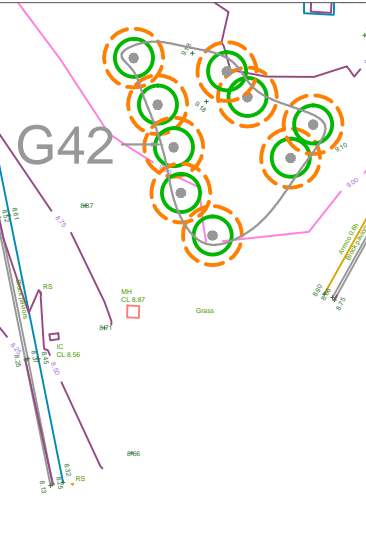

Leckwith Quays, Cardiff

Tree Constraints Plan

Leckwith Quays, Cardiff

Tree Constraints Plan

Tree Constraints Plan

- Root Protection Area
- Tree Category
- Tree Number
- Canopy Spread

Category A Trees ●
Category B Trees ●
Category C Trees ●
Category U Trees ●

Scale 1: 400 @A3
08/2022

Leckwith Quays, Cardiff

Tree Constraints Plan

Tree Constraints Plan

- Root Protection Area
- Tree Category
- Tree Number
- Canopy Spread

Category A Trees ●
Category B Trees ●
Category C Trees ●
Category U Trees ●

Scale 1: 400 @A3
08/2022

10m

Leckwith Quays, Cardiff

Tree Constraints Plan

10m

Tree Constraints Plan

- Root Protection Area
- Tree Category
- Tree Number
- Canopy Spread

- Category A Trees ●
- Category B Trees ●
- Category C Trees ●
- Category U Trees ●