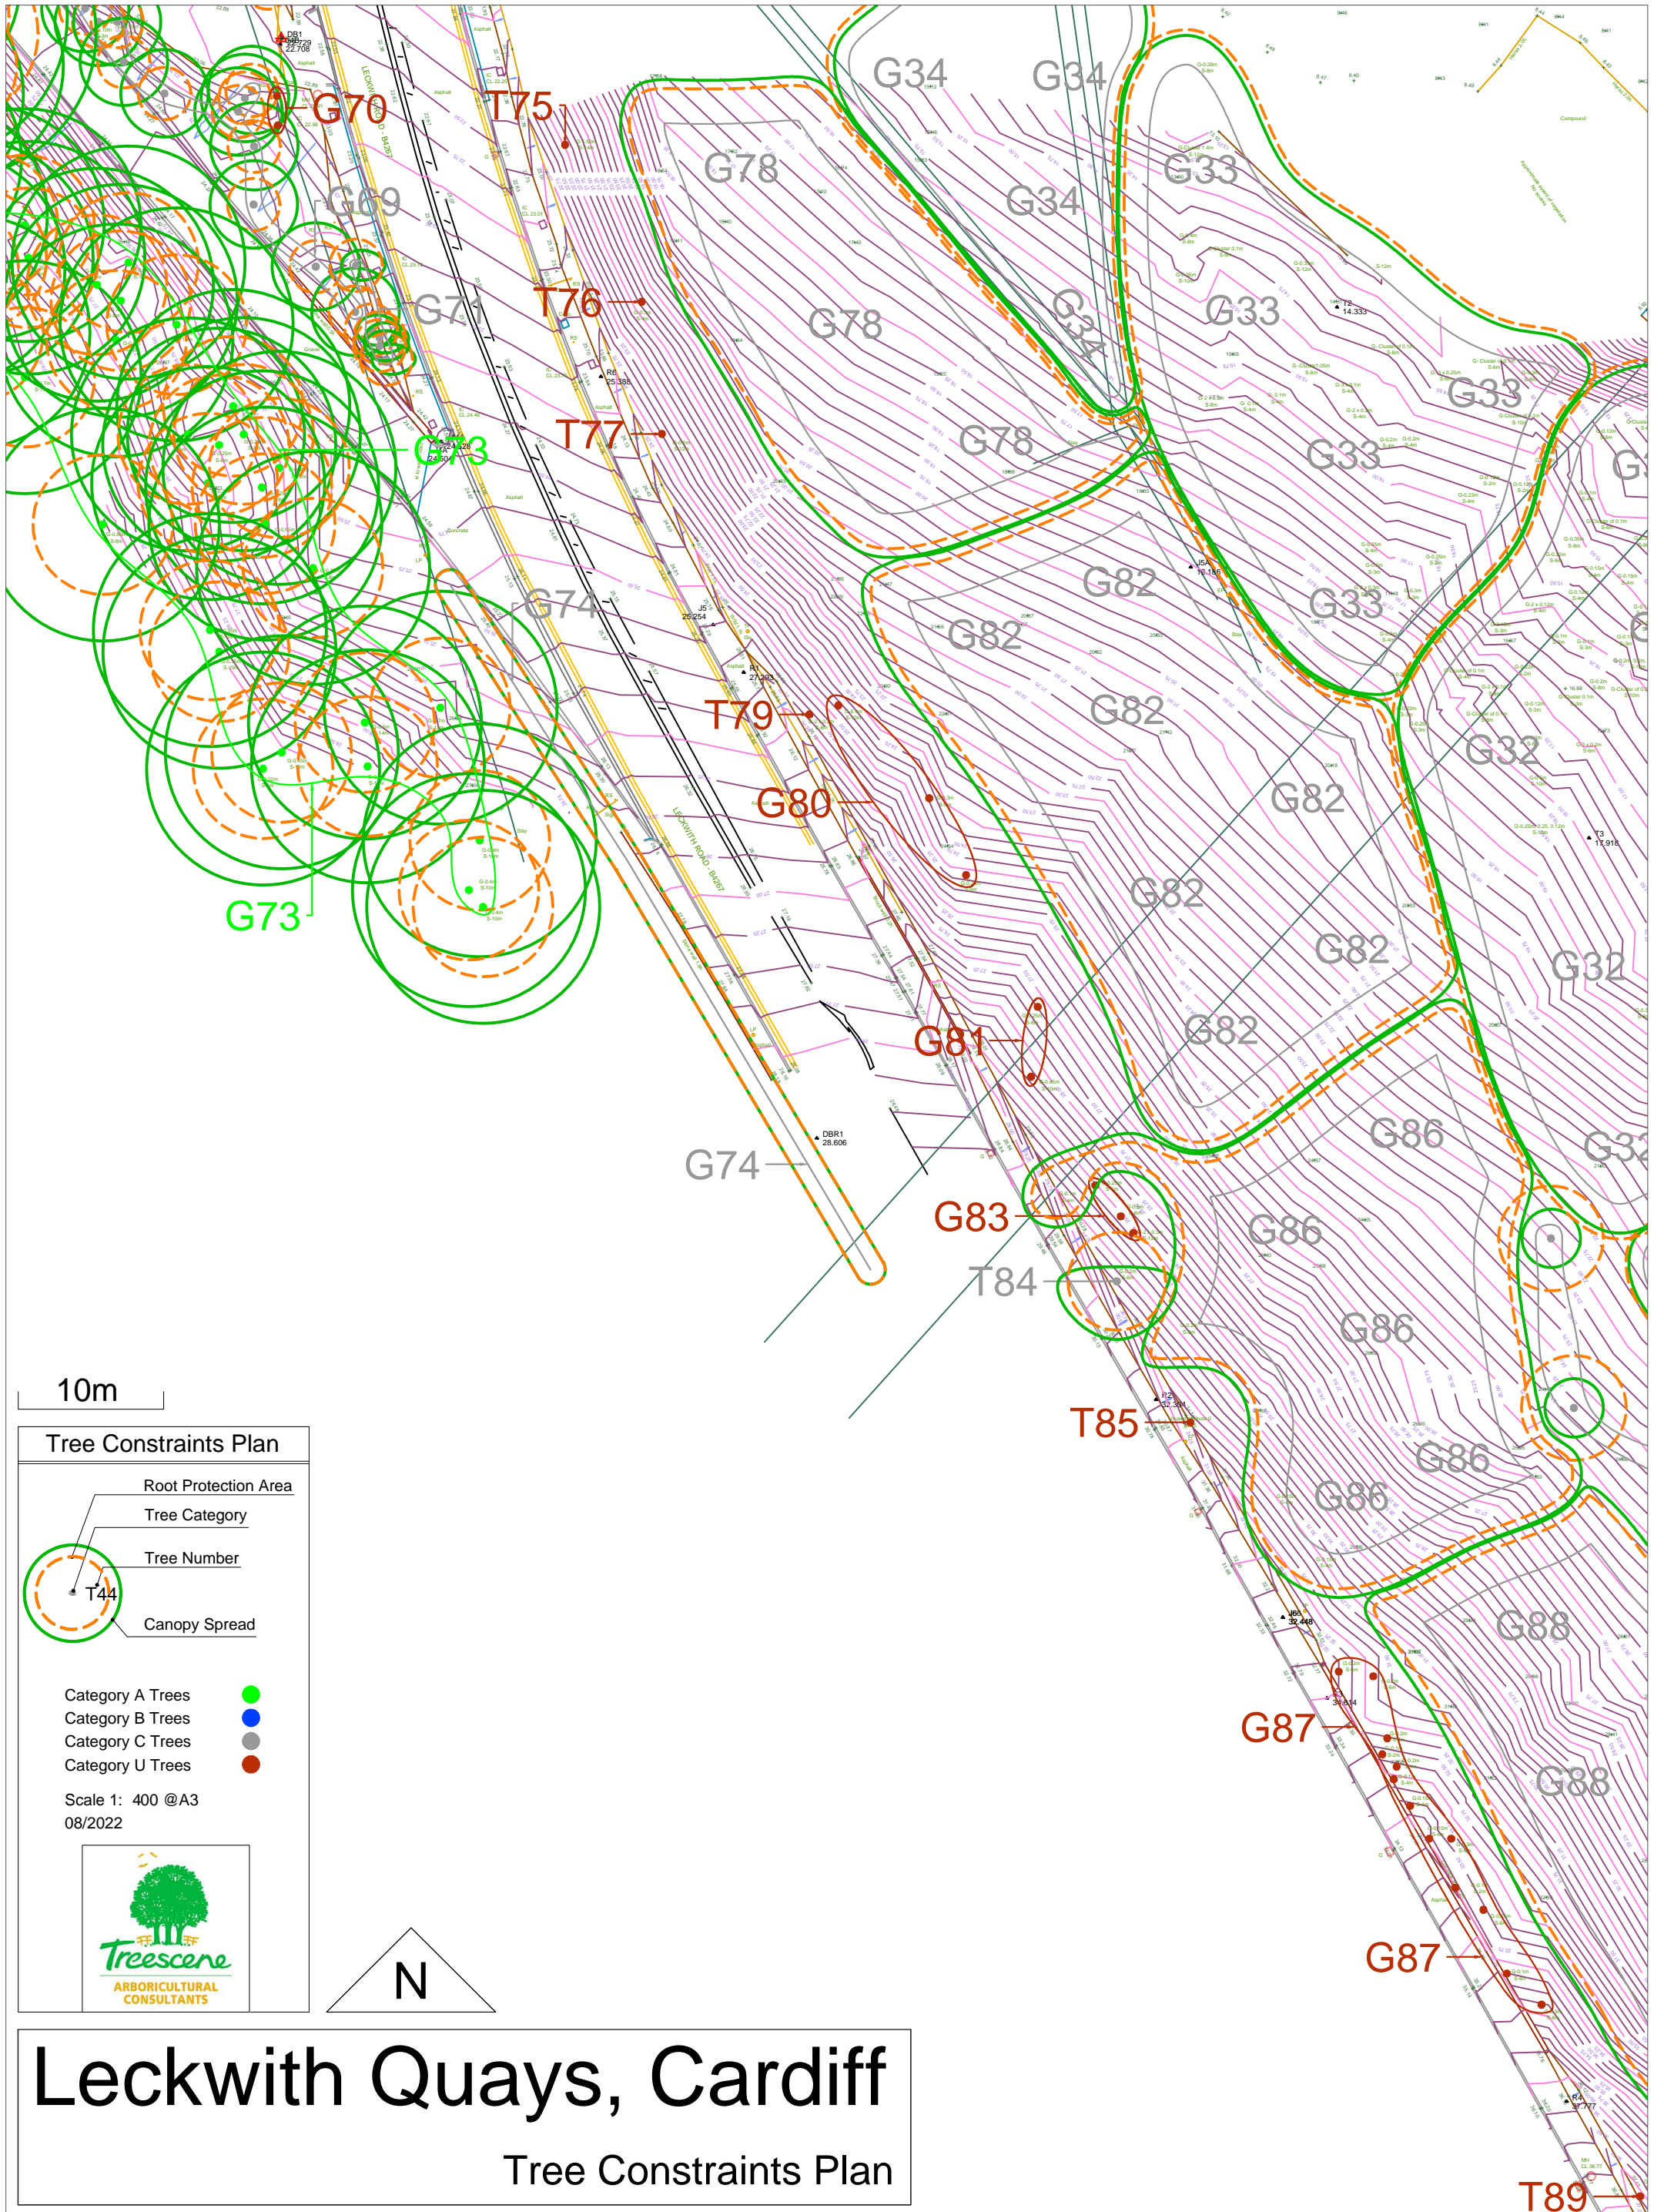

10m

Tree Constraints Plan

- Category A Trees ●
- Category B Trees ●
- Category C Trees ●
- Category U Trees ●

Scale 1: 400 @A3
08/2022

Leckwith Quays, Cardiff

Tree Constraints Plan

T89