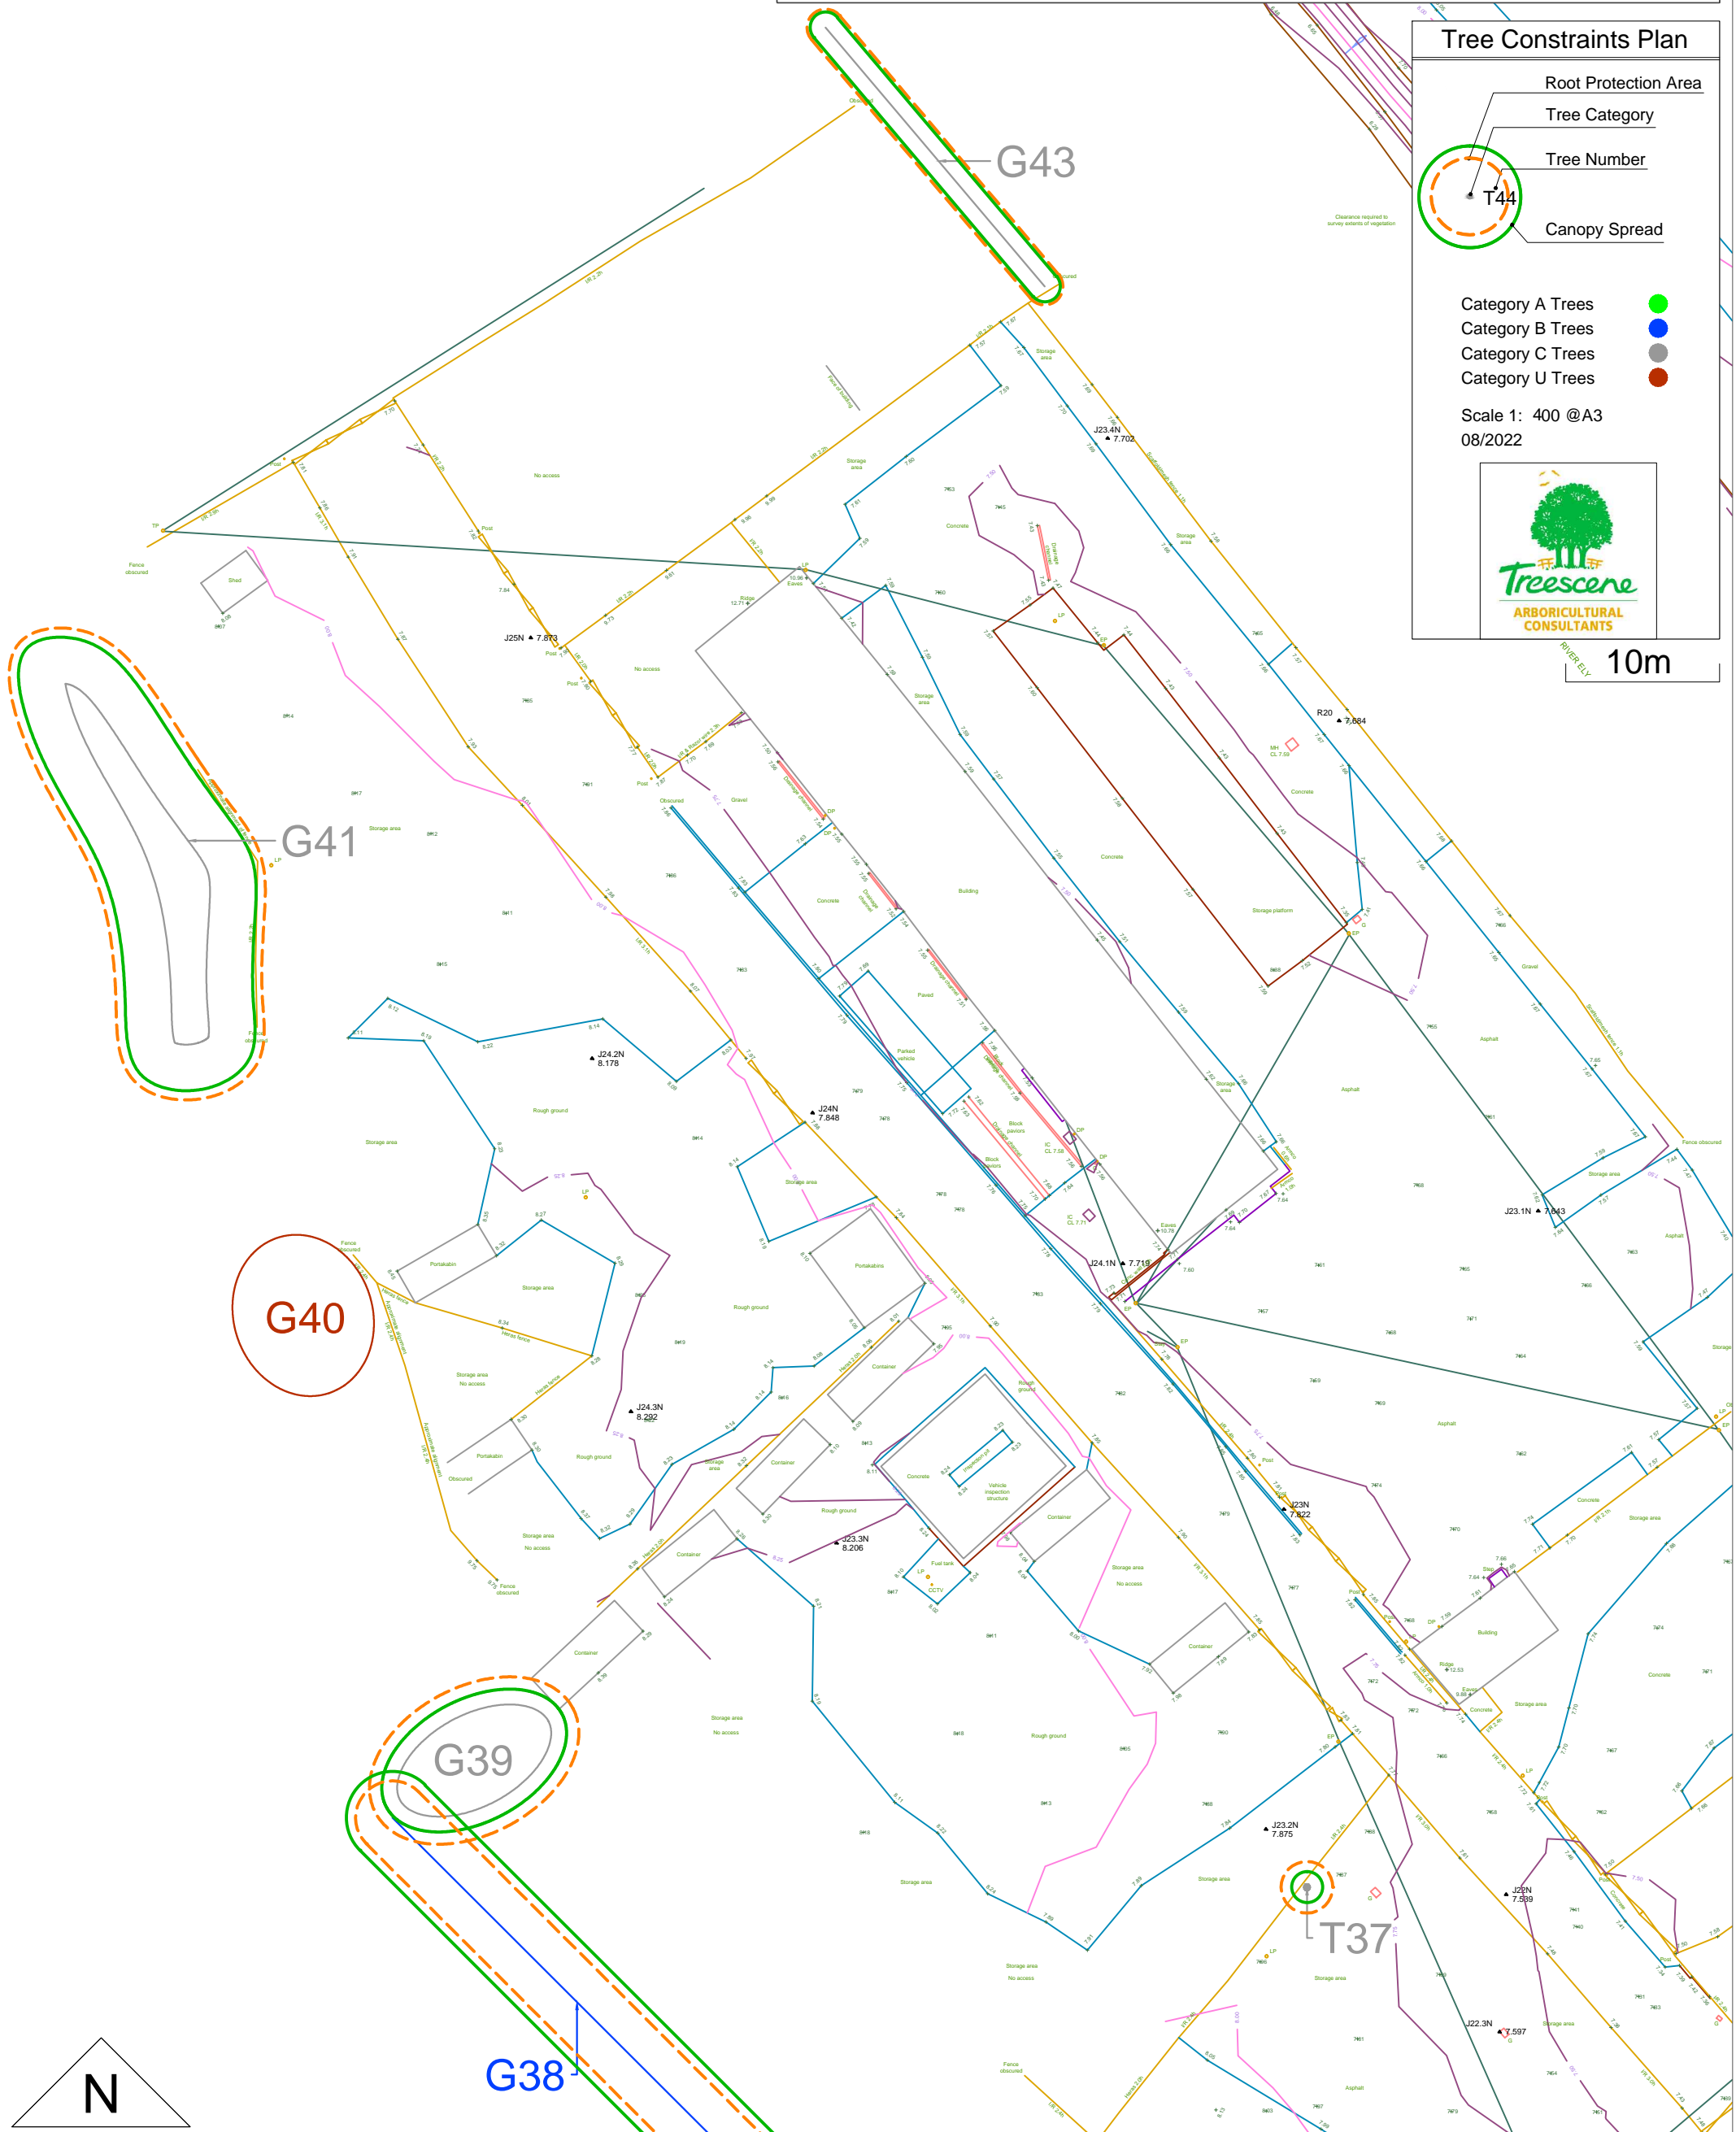

T89

10m

Tree Constraints Plan

- Root Protection Area
- Tree Category
- Tree Number
- Canopy Spread

Category A Trees ●
 Category B Trees ●
 Category C Trees ●
 Category U Trees ●

Scale 1: 400 @ A3
 08/2022

N

Leckwith Quays, Cardiff

Tree Constraints Plan

Leckwith Quays, Cardiff

Tree Constraints Plan

Tree Constraints Plan

- Root Protection Area
- Tree Category
- Tree Number
- Canopy Spread

Category A Trees ●
Category B Trees ●
Category C Trees ●
Category U Trees ●

Scale 1: 400 @A3
08/2022

Leckwith Quays, Cardiff

Tree Constraints Plan

Tree Constraints Plan

- Root Protection Area
- Tree Category
- Tree Number
- Canopy Spread

Category A Trees ●
Category B Trees ●
Category C Trees ●
Category U Trees ●

Scale 1: 400 @A3
08/2022

10m

Leckwith Quays, Cardiff

Tree Constraints Plan

10m

Tree Constraints Plan

- Root Protection Area
- Tree Category
- Tree Number
- Canopy Spread

- Category A Trees ●
- Category B Trees ●
- Category C Trees ●
- Category U Trees ●