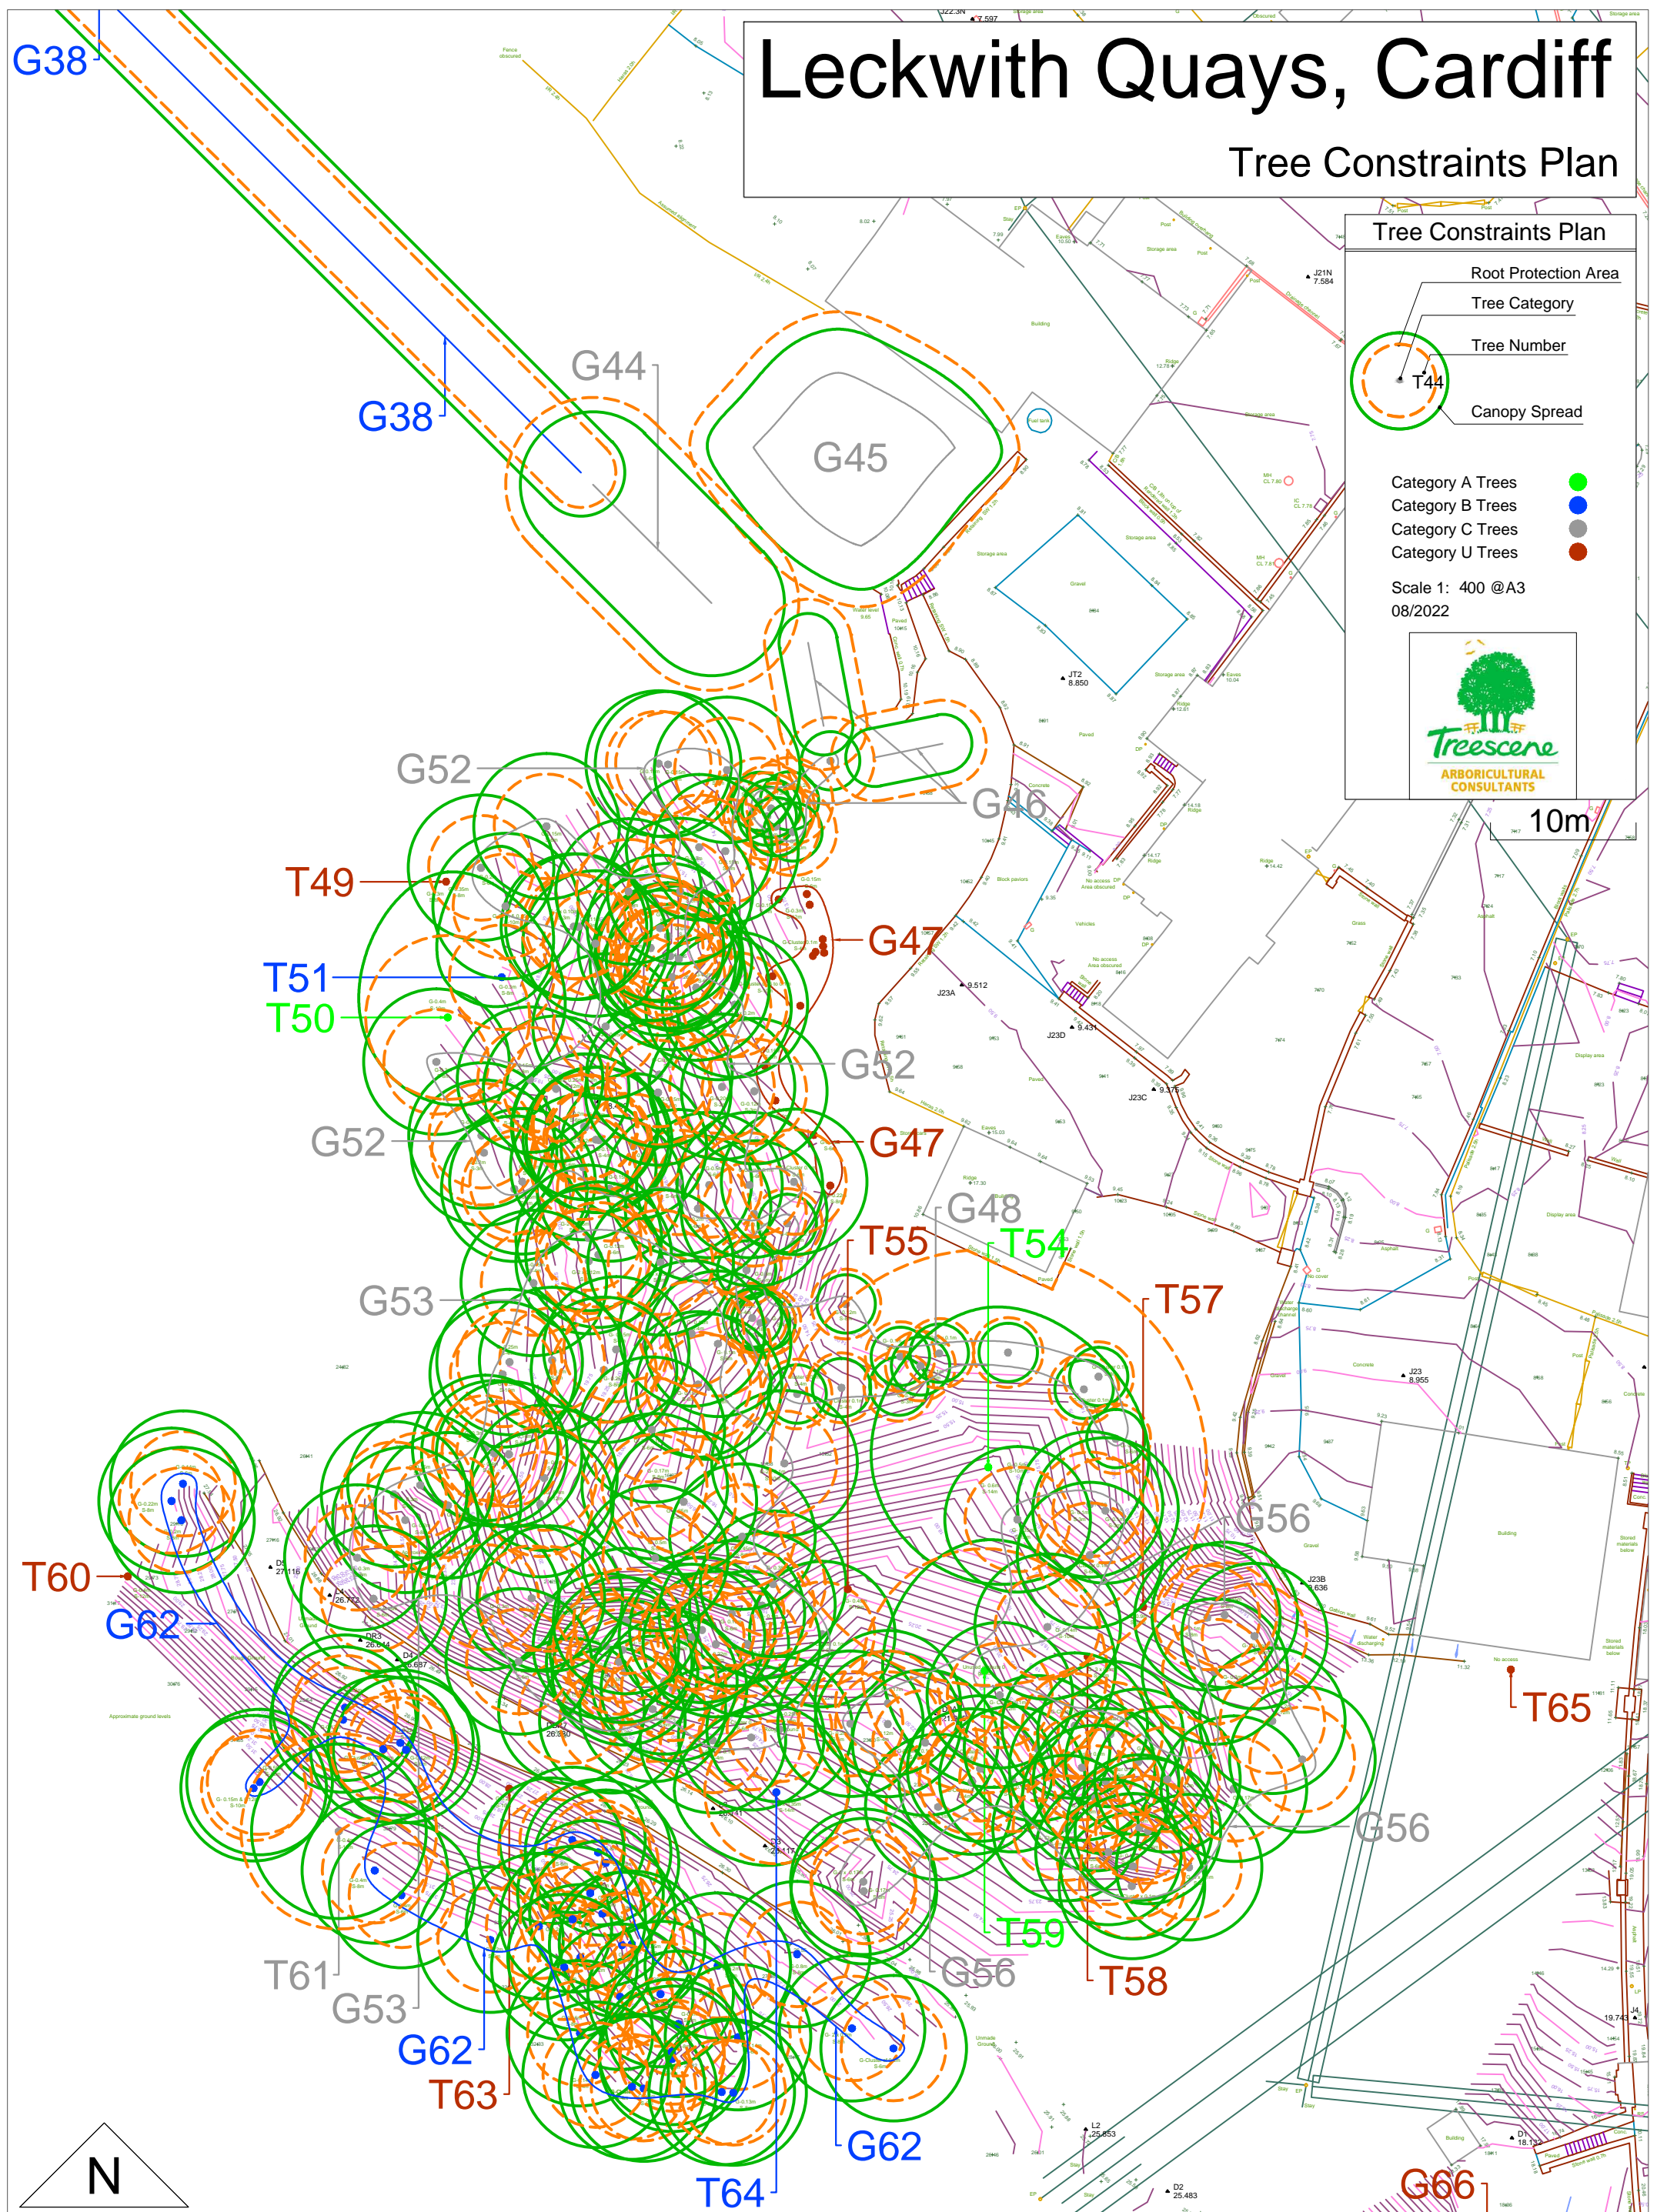

T89

10m

Tree Constraints Plan

- Root Protection Area
- Tree Category
- Tree Number
- Canopy Spread

Category A Trees ●
 Category B Trees ●
 Category C Trees ●
 Category U Trees ●

Scale 1: 400 @ A3
 08/2022

N

Leckwith Quays, Cardiff

Tree Constraints Plan

Leckwith Quays, Cardiff

Tree Constraints Plan

Tree Constraints Plan

- Root Protection Area
- Tree Category
- Tree Number
- Canopy Spread

Category A Trees ●
Category B Trees ●
Category C Trees ●
Category U Trees ●

Scale 1: 400 @A3
08/2022

Leckwith Quays, Cardiff

Tree Constraints Plan

Tree Constraints Plan

- Root Protection Area
- Tree Category
- Tree Number
- Canopy Spread

Category A Trees ●
Category B Trees ●
Category C Trees ●
Category U Trees ●

Scale 1: 400 @A3
08/2022

10m

Leckwith Quays, Cardiff

Tree Constraints Plan

10m

Tree Constraints Plan

- Root Protection Area
- Tree Category
- Tree Number
- Canopy Spread

- Category A Trees ●
- Category B Trees ●
- Category C Trees ●
- Category U Trees ●