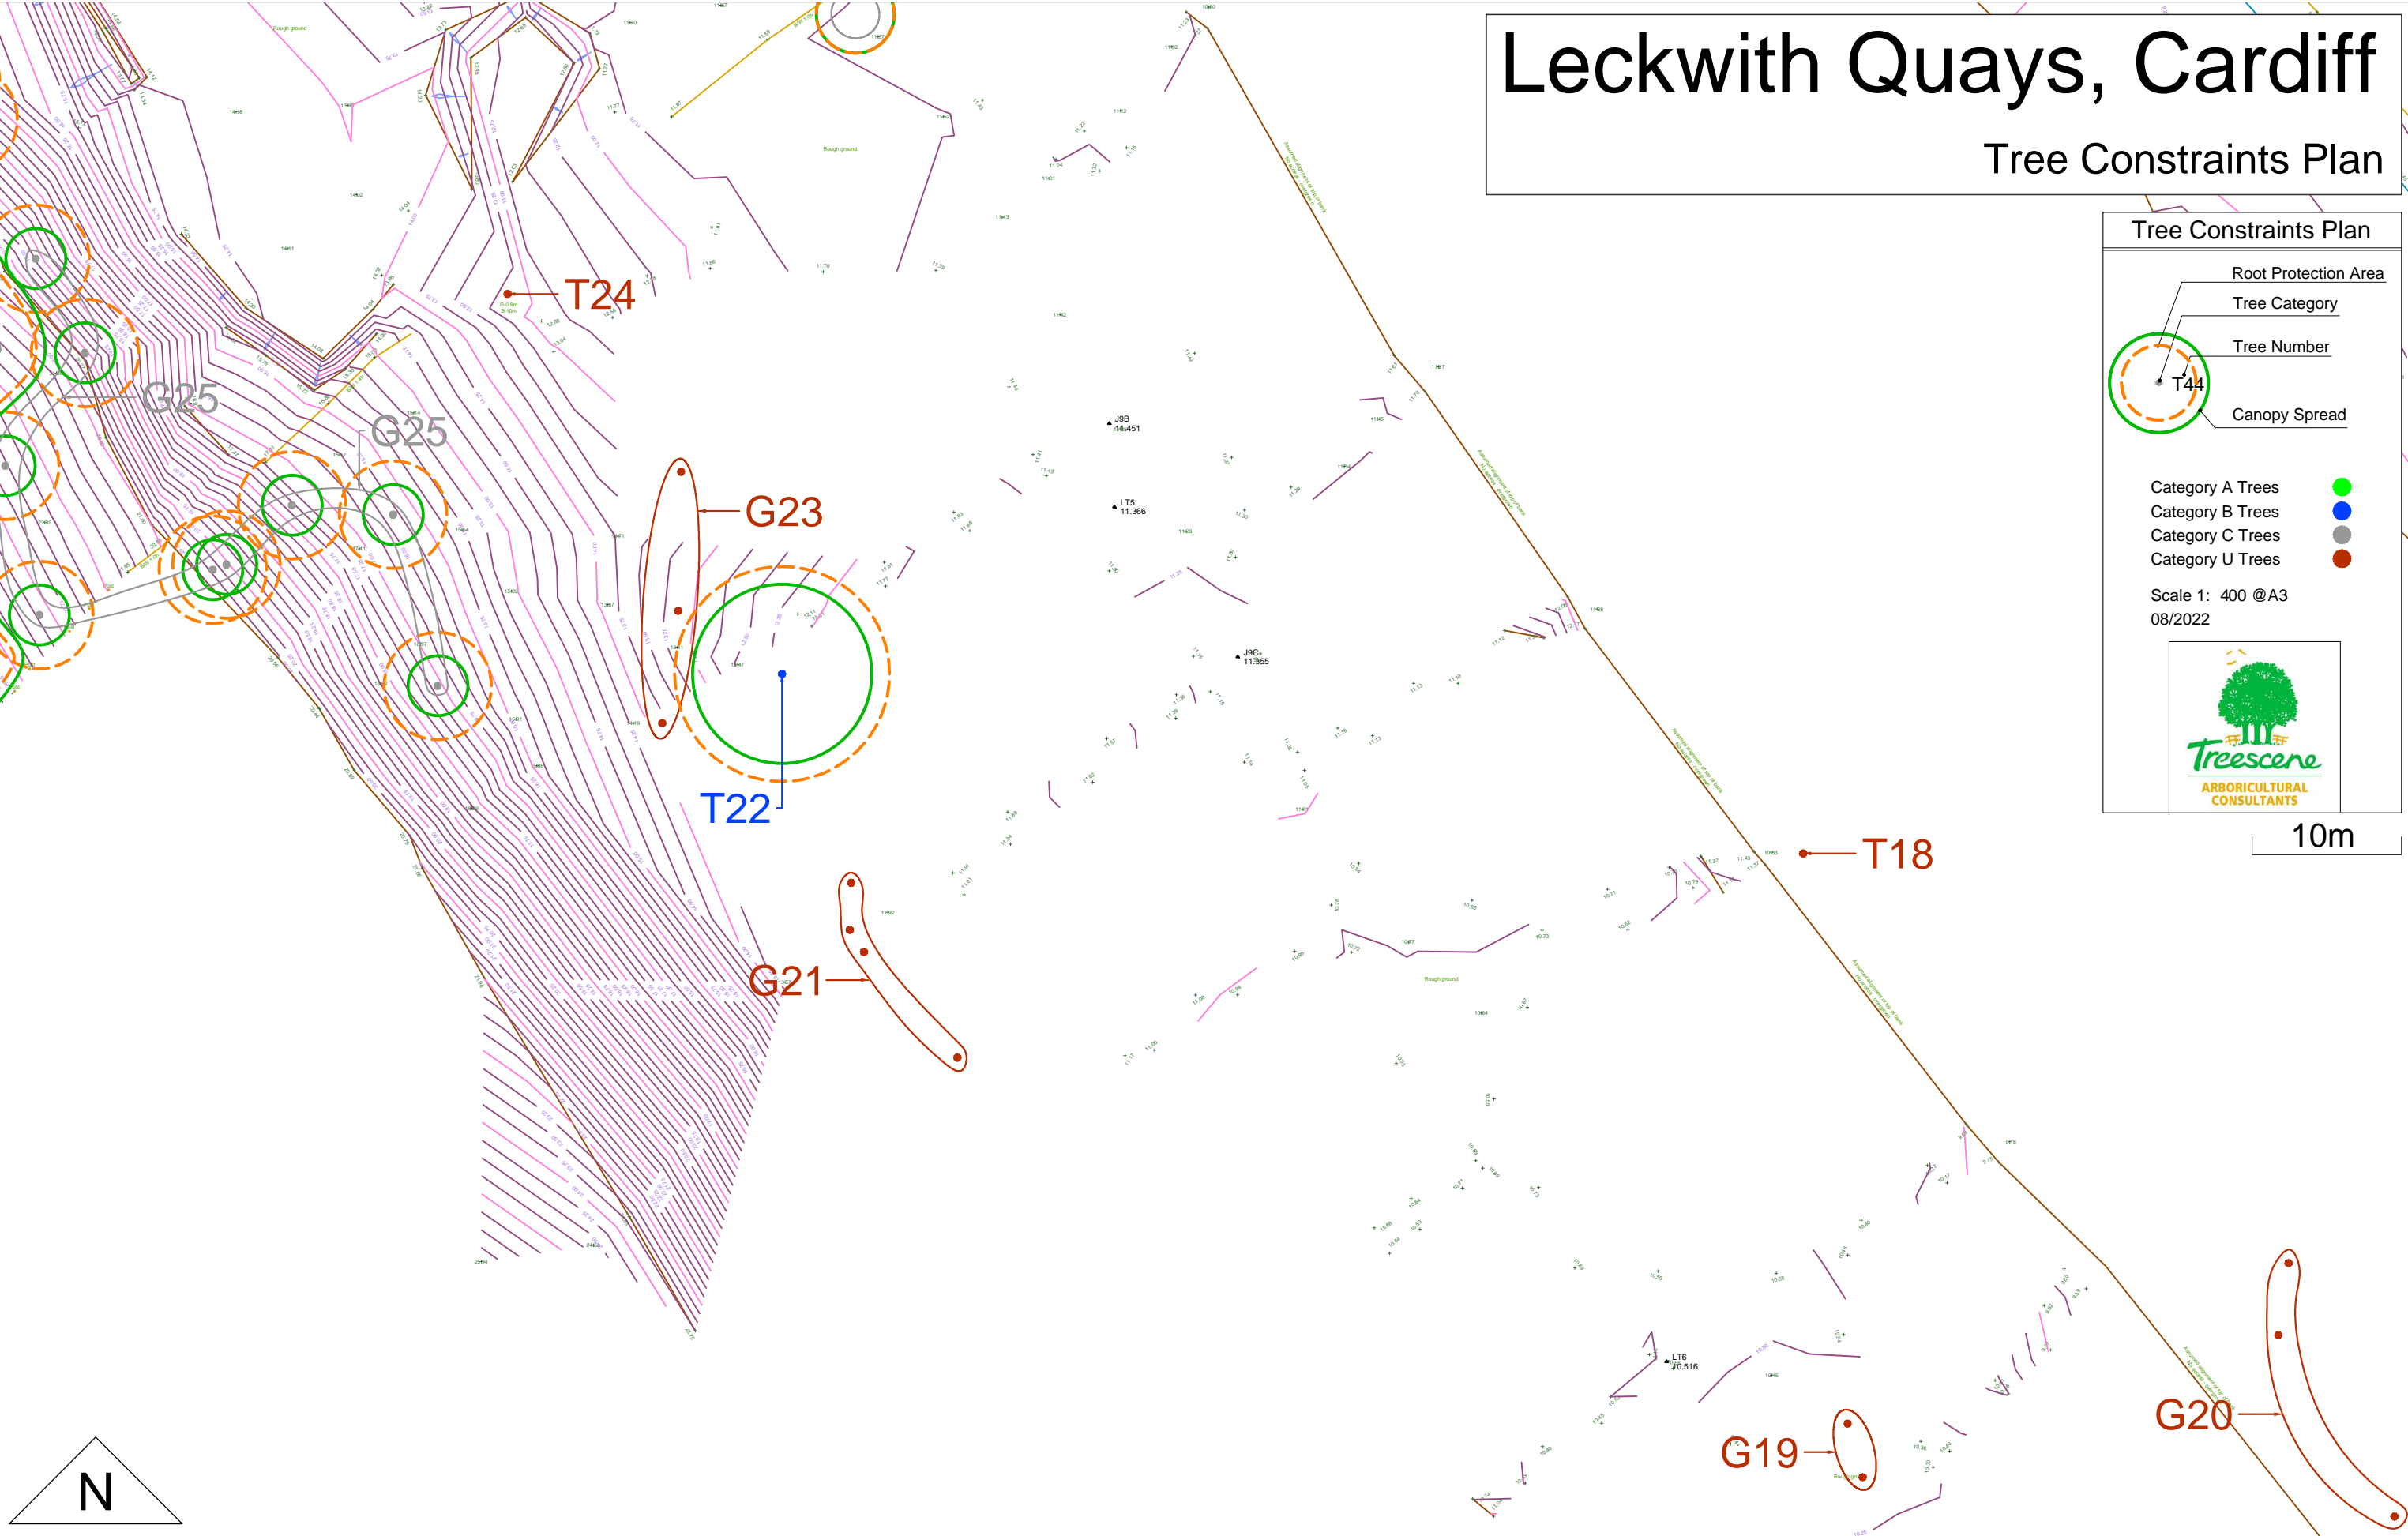

Scale 1: 400 @A3
08/2022

10m

Leckwith Quays, Cardiff

Tree Constraints Plan

Tree Constraints Plan

- Root Protection Area
- Tree Category
- Tree Number
- Canopy Spread

Category A Trees ●
Category B Trees ●
Category C Trees ●
Category U Trees ●

Leckwith Quays, Cardiff

Tree Constraints Plan

Leckwith Quays, Cardiff

Tree Constraints Plan

Tree Constraints Plan

- Root Protection Area
- Tree Category
- Tree Number
- Canopy Spread

Category A Trees ●
Category B Trees ●
Category C Trees ●
Category U Trees ●

Scale 1: 400 @A3
08/2022

Leckwith Quays, Cardiff

Tree Constraints Plan

Tree Constraints Plan

- Root Protection Area
- Tree Category
- Tree Number
- Canopy Spread

Category A Trees ●
Category B Trees ●
Category C Trees ●
Category U Trees ●

Scale 1: 400 @A3
08/2022

10m

Leckwith Quays, Cardiff

Tree Constraints Plan

10m

Tree Constraints Plan

- Root Protection Area
- Tree Category
- Tree Number
- Canopy Spread

- Category A Trees ●
- Category B Trees ●
- Category C Trees ●
- Category U Trees ●