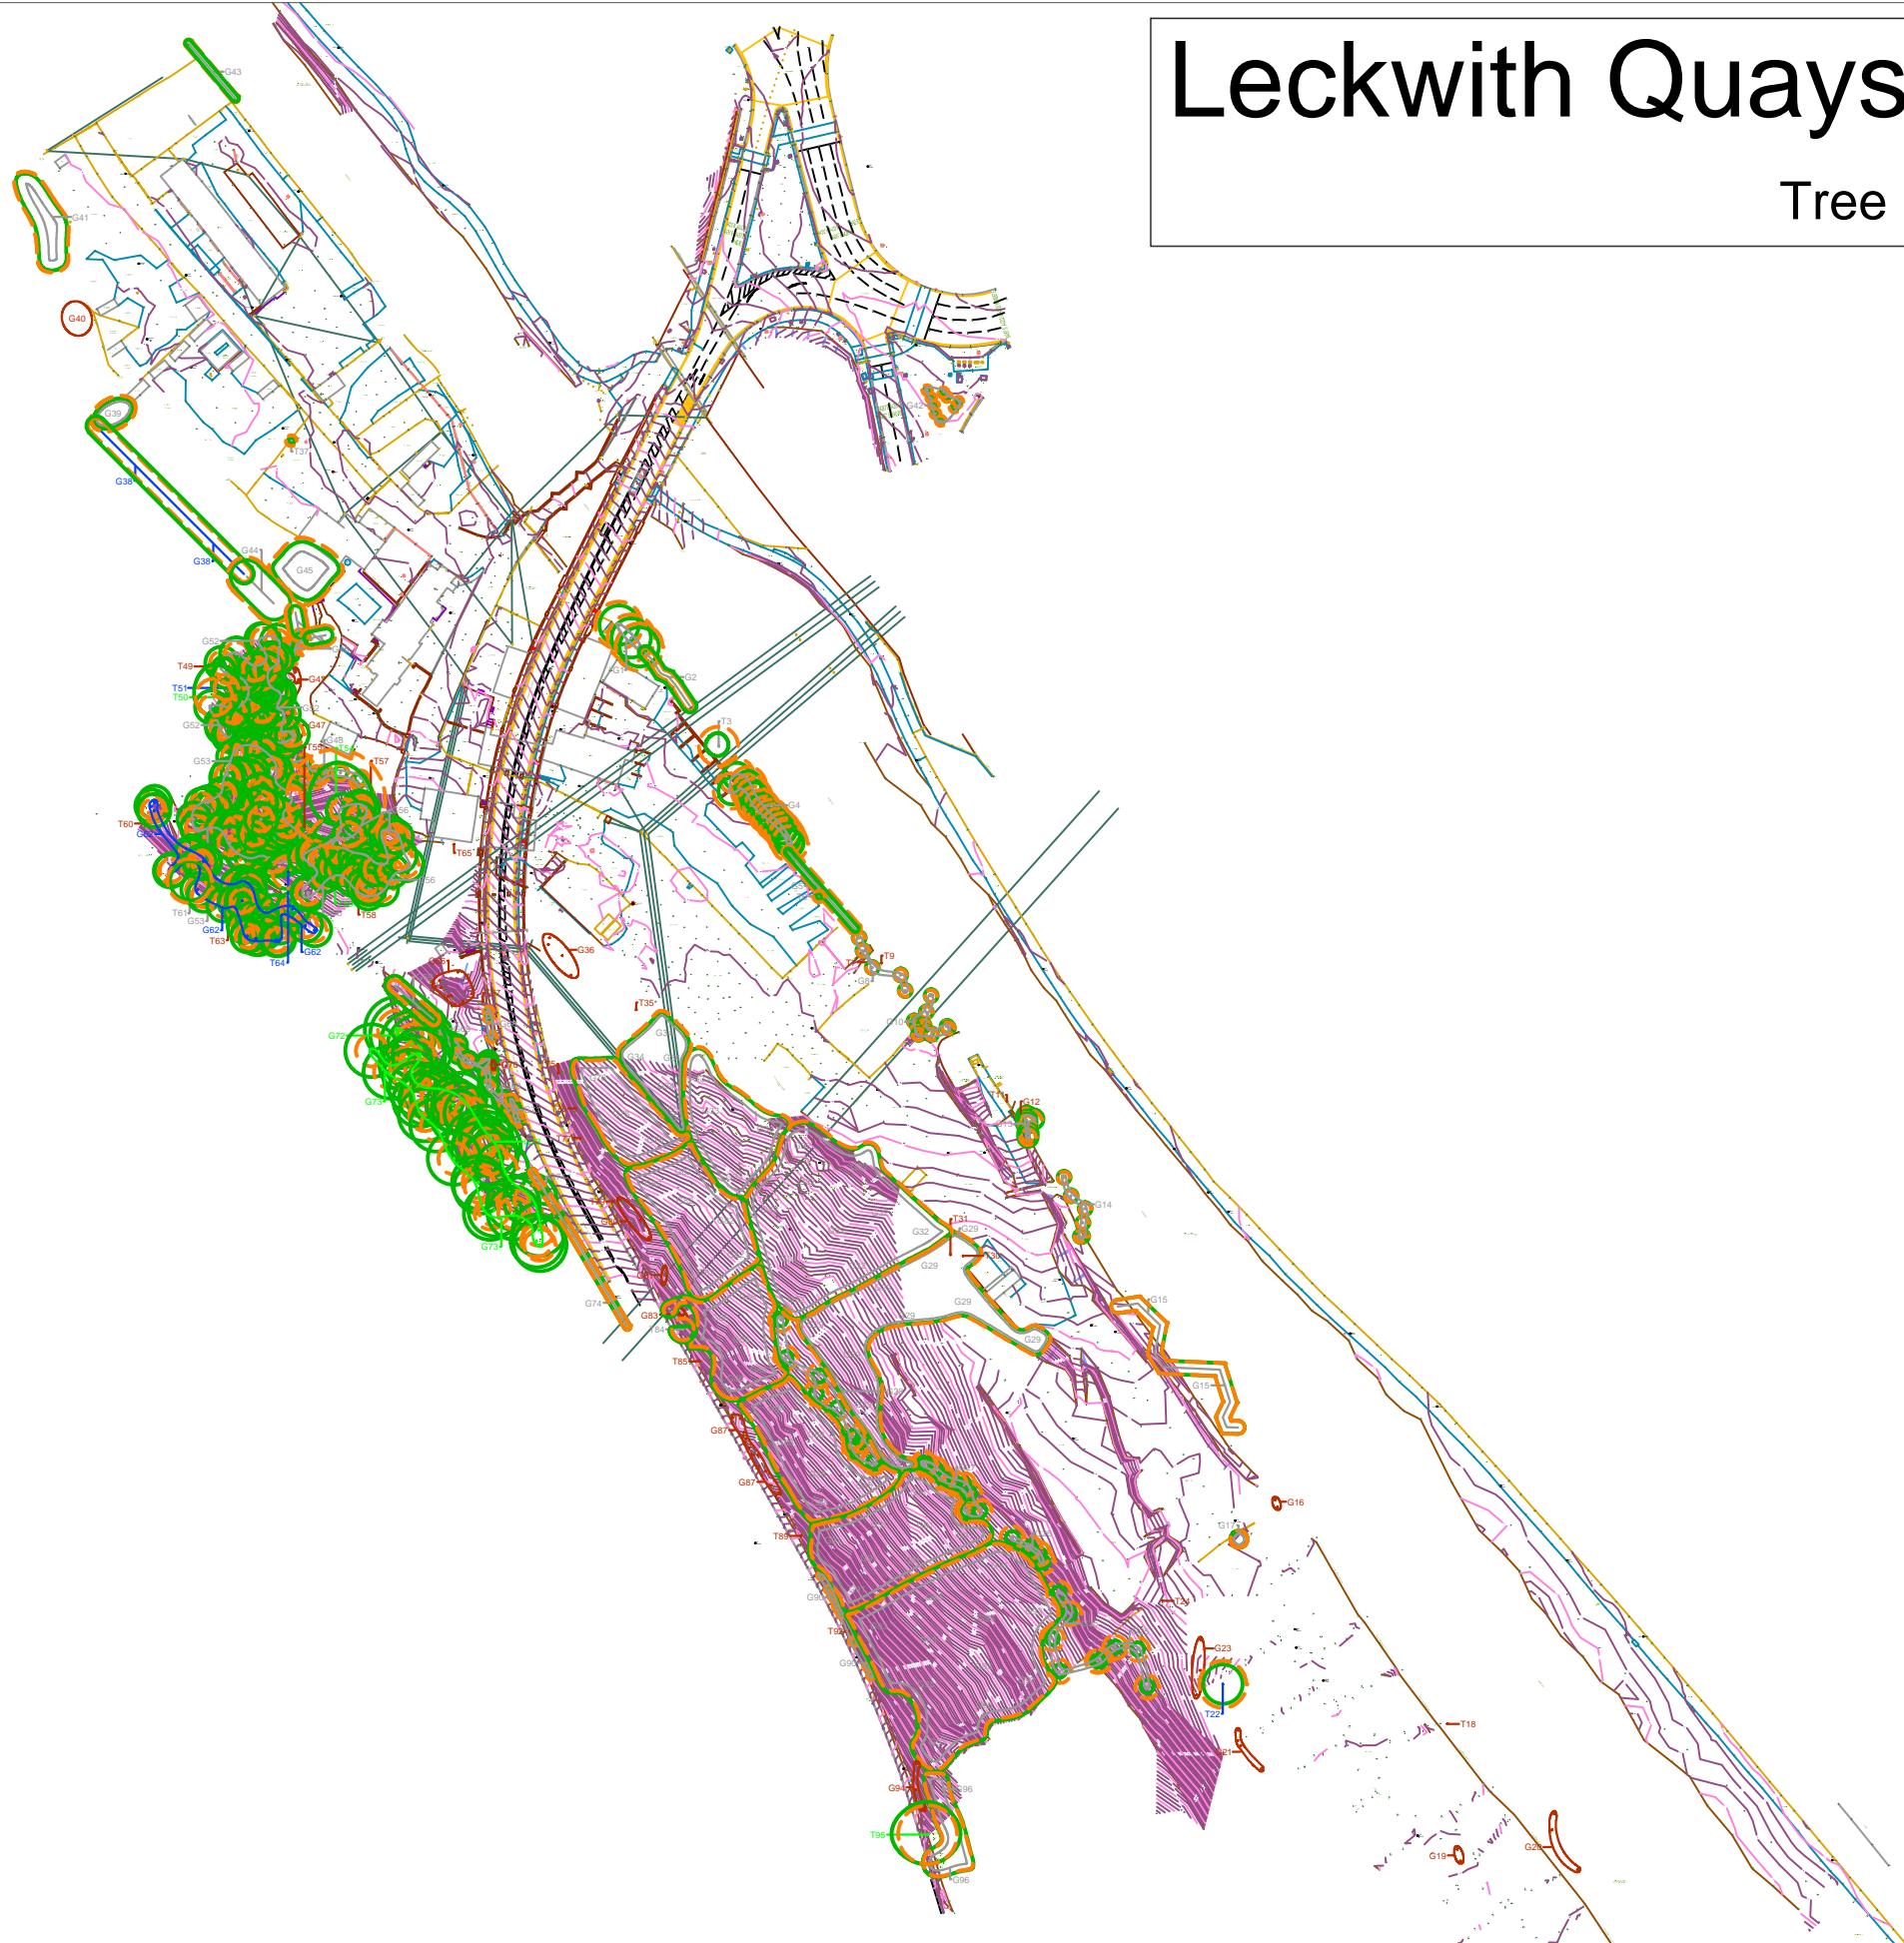

Leckwith Quays, Cardiff

Tree Constraints Plan

Tree Constraints Plan

- Category A Trees ●
- Category B Trees ●
- Category C Trees ●
- Category U Trees ●

Scale 1:2300 @A3
08/2022

Leckwith Quays, Cardiff

Tree Constraints Plan

Tree Constraints Plan

- Category A Trees
- Category B Trees
- Category C Trees
- Category U Trees

Scale 1: 400 @A3
08/2022

10m

Leckwith Quays, Cardiff

Tree Constraints Plan

Tree Constraints Plan

- Root Protection Area
- Tree Category
- Tree Number
- Canopy Spread

Category A Trees ●
Category B Trees ●
Category C Trees ●
Category U Trees ●

Scale 1: 400 @ A3
08/2022

10m

Leckwith Quays, Cardiff

Tree Constraints Plan

Tree Constraints Plan

- Root Protection Area
- Tree Category
- Tree Number
- Canopy Spread

Scale 1: 400 @A3
08/2022

10m

Leckwith Quays, Cardiff

Tree Constraints Plan

Tree Constraints Plan

- Root Protection Area
- Tree Category
- Tree Number
- Canopy Spread

Category A Trees ●
Category B Trees ●
Category C Trees ●
Category U Trees ●