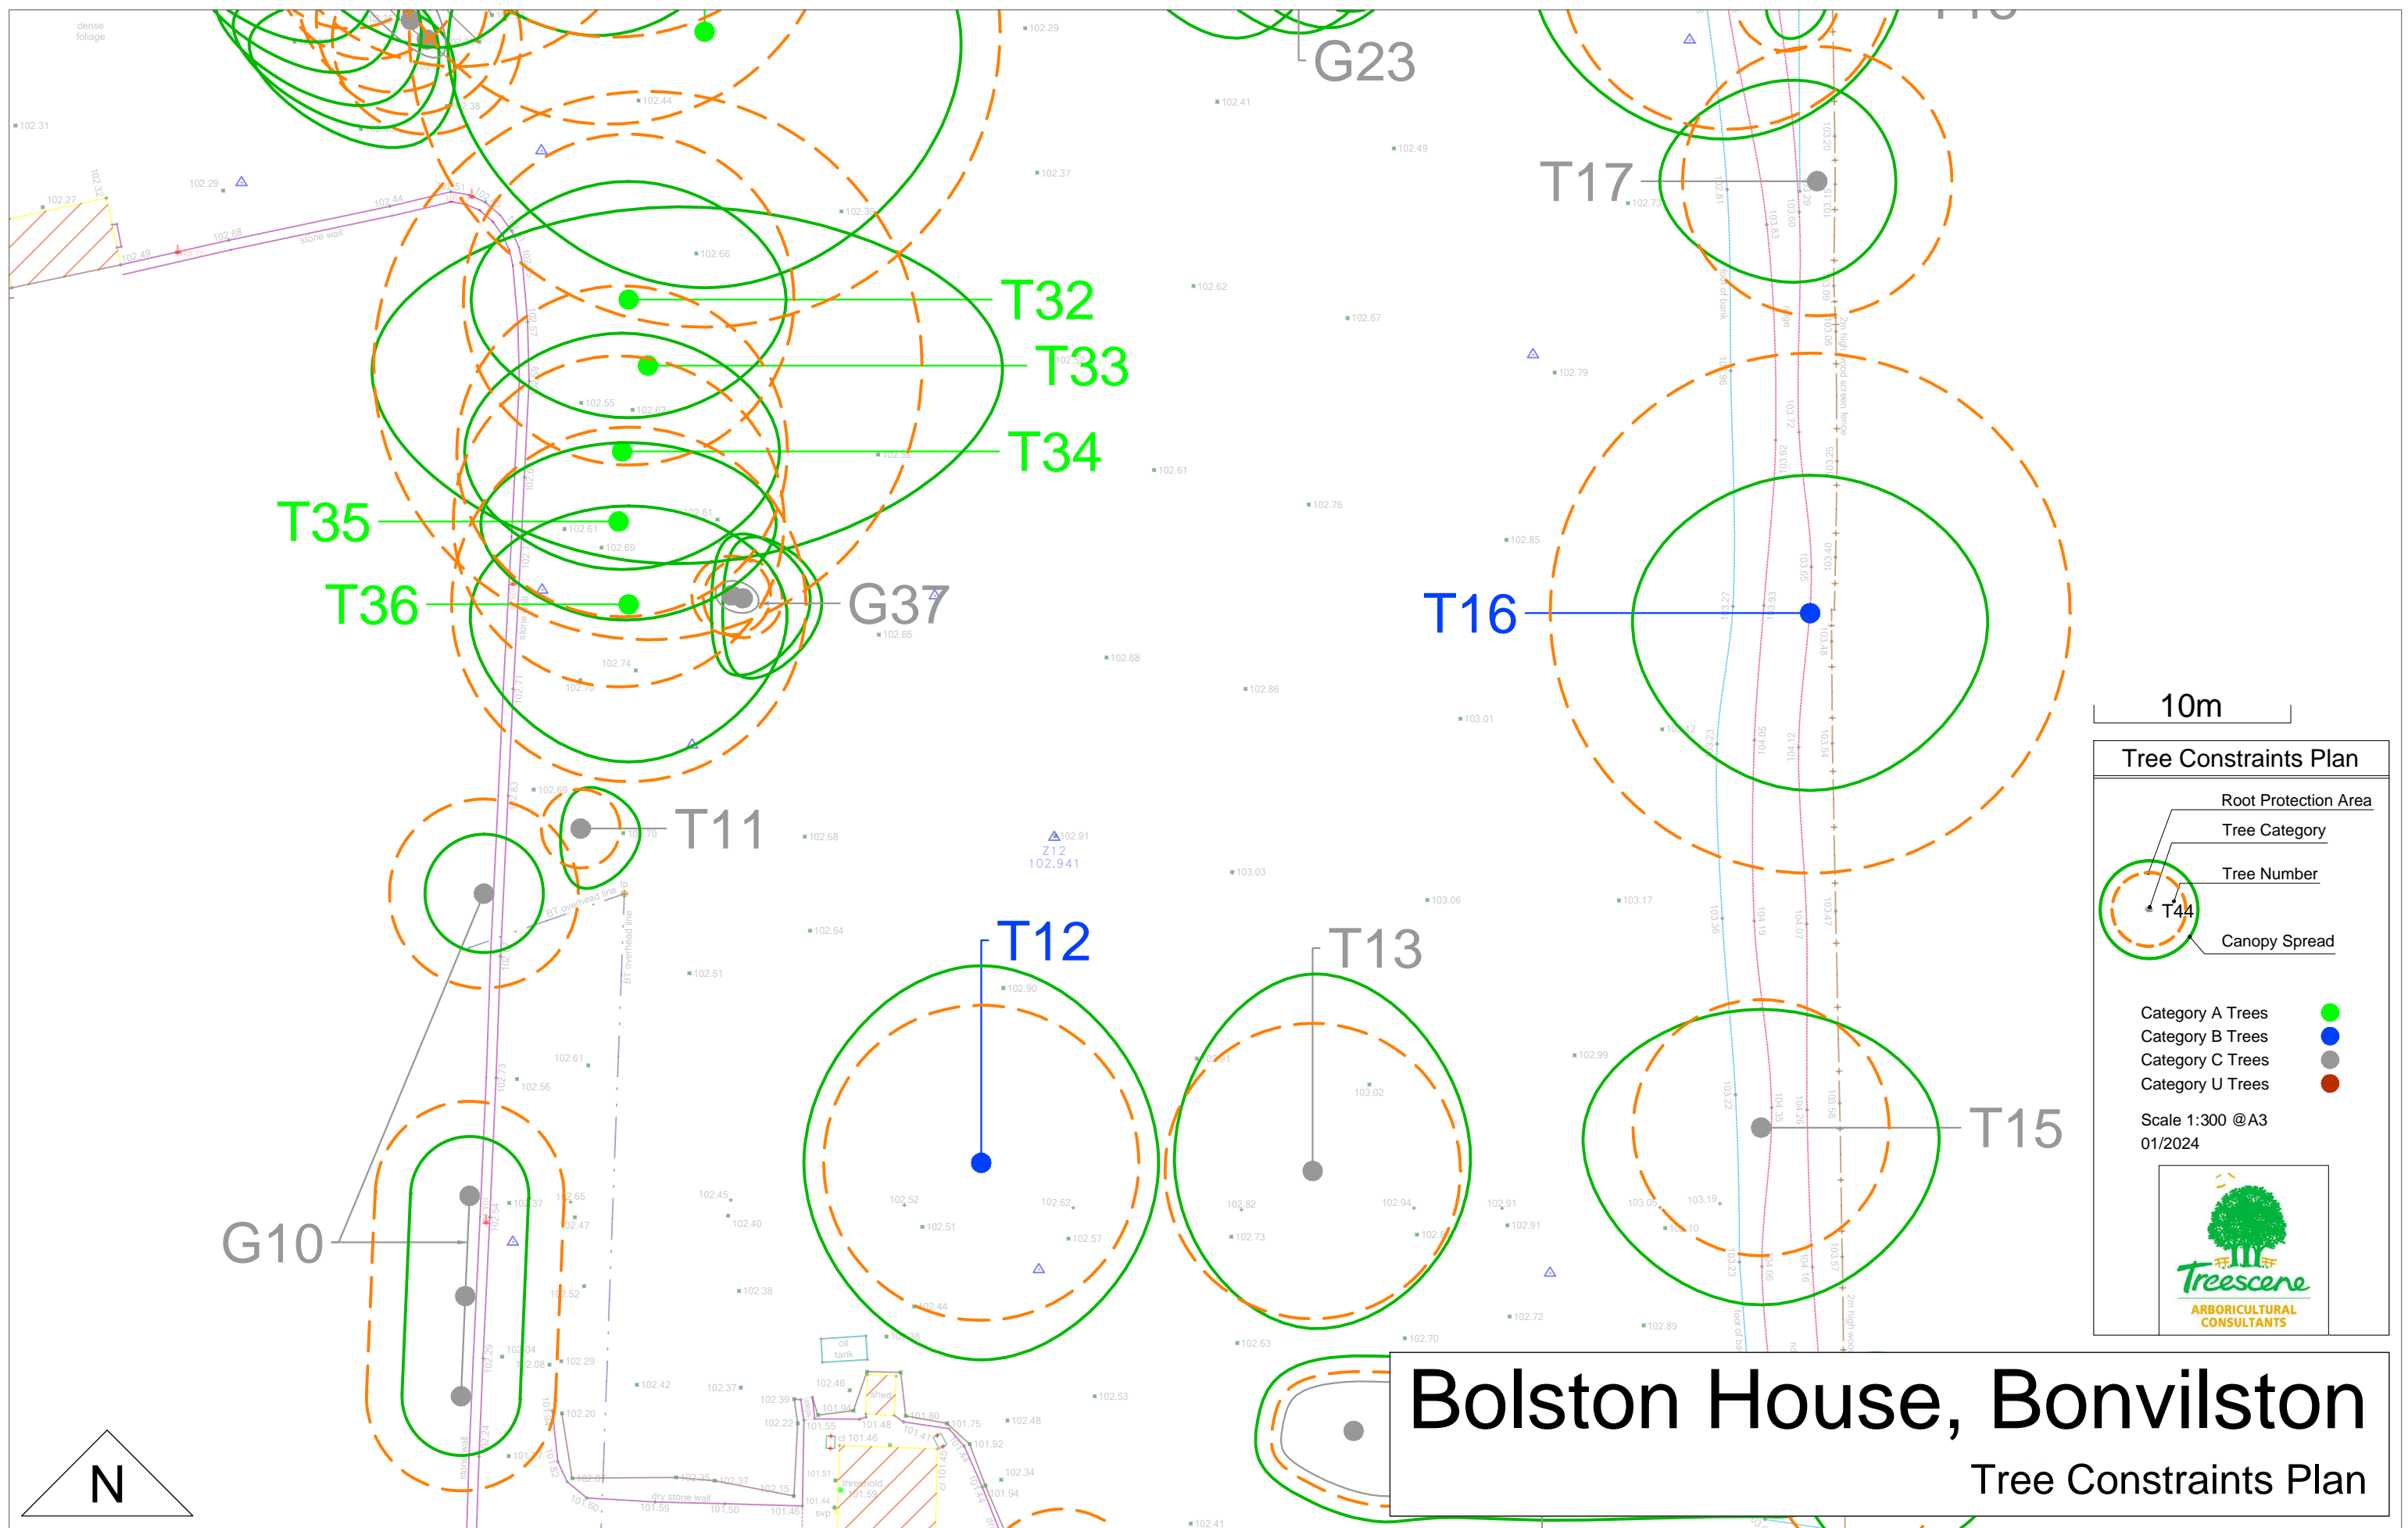

Bolston House, Bonvilston

Tree Constraints Plan

10m

Tree Constraints Plan

- Category A Trees ●
- Category B Trees ●
- Category C Trees ●
- Category U Trees ●

Scale 1:300 @A3
01/2024

Bolston House, Bonvilston

Tree Constraints Plan

10m

Tree Constraints Plan

- Root Protection Area
- Tree Category
- Tree Number
- Canopy Spread

Category A Trees ●
 Category B Trees ●
 Category C Trees ●
 Category U Trees ●

Scale 1:300 @A3
01/2024

Bolston House, Bonvilston

Tree Constraints Plan

Bolston House, Bonvilston

Tree Constraints Plan