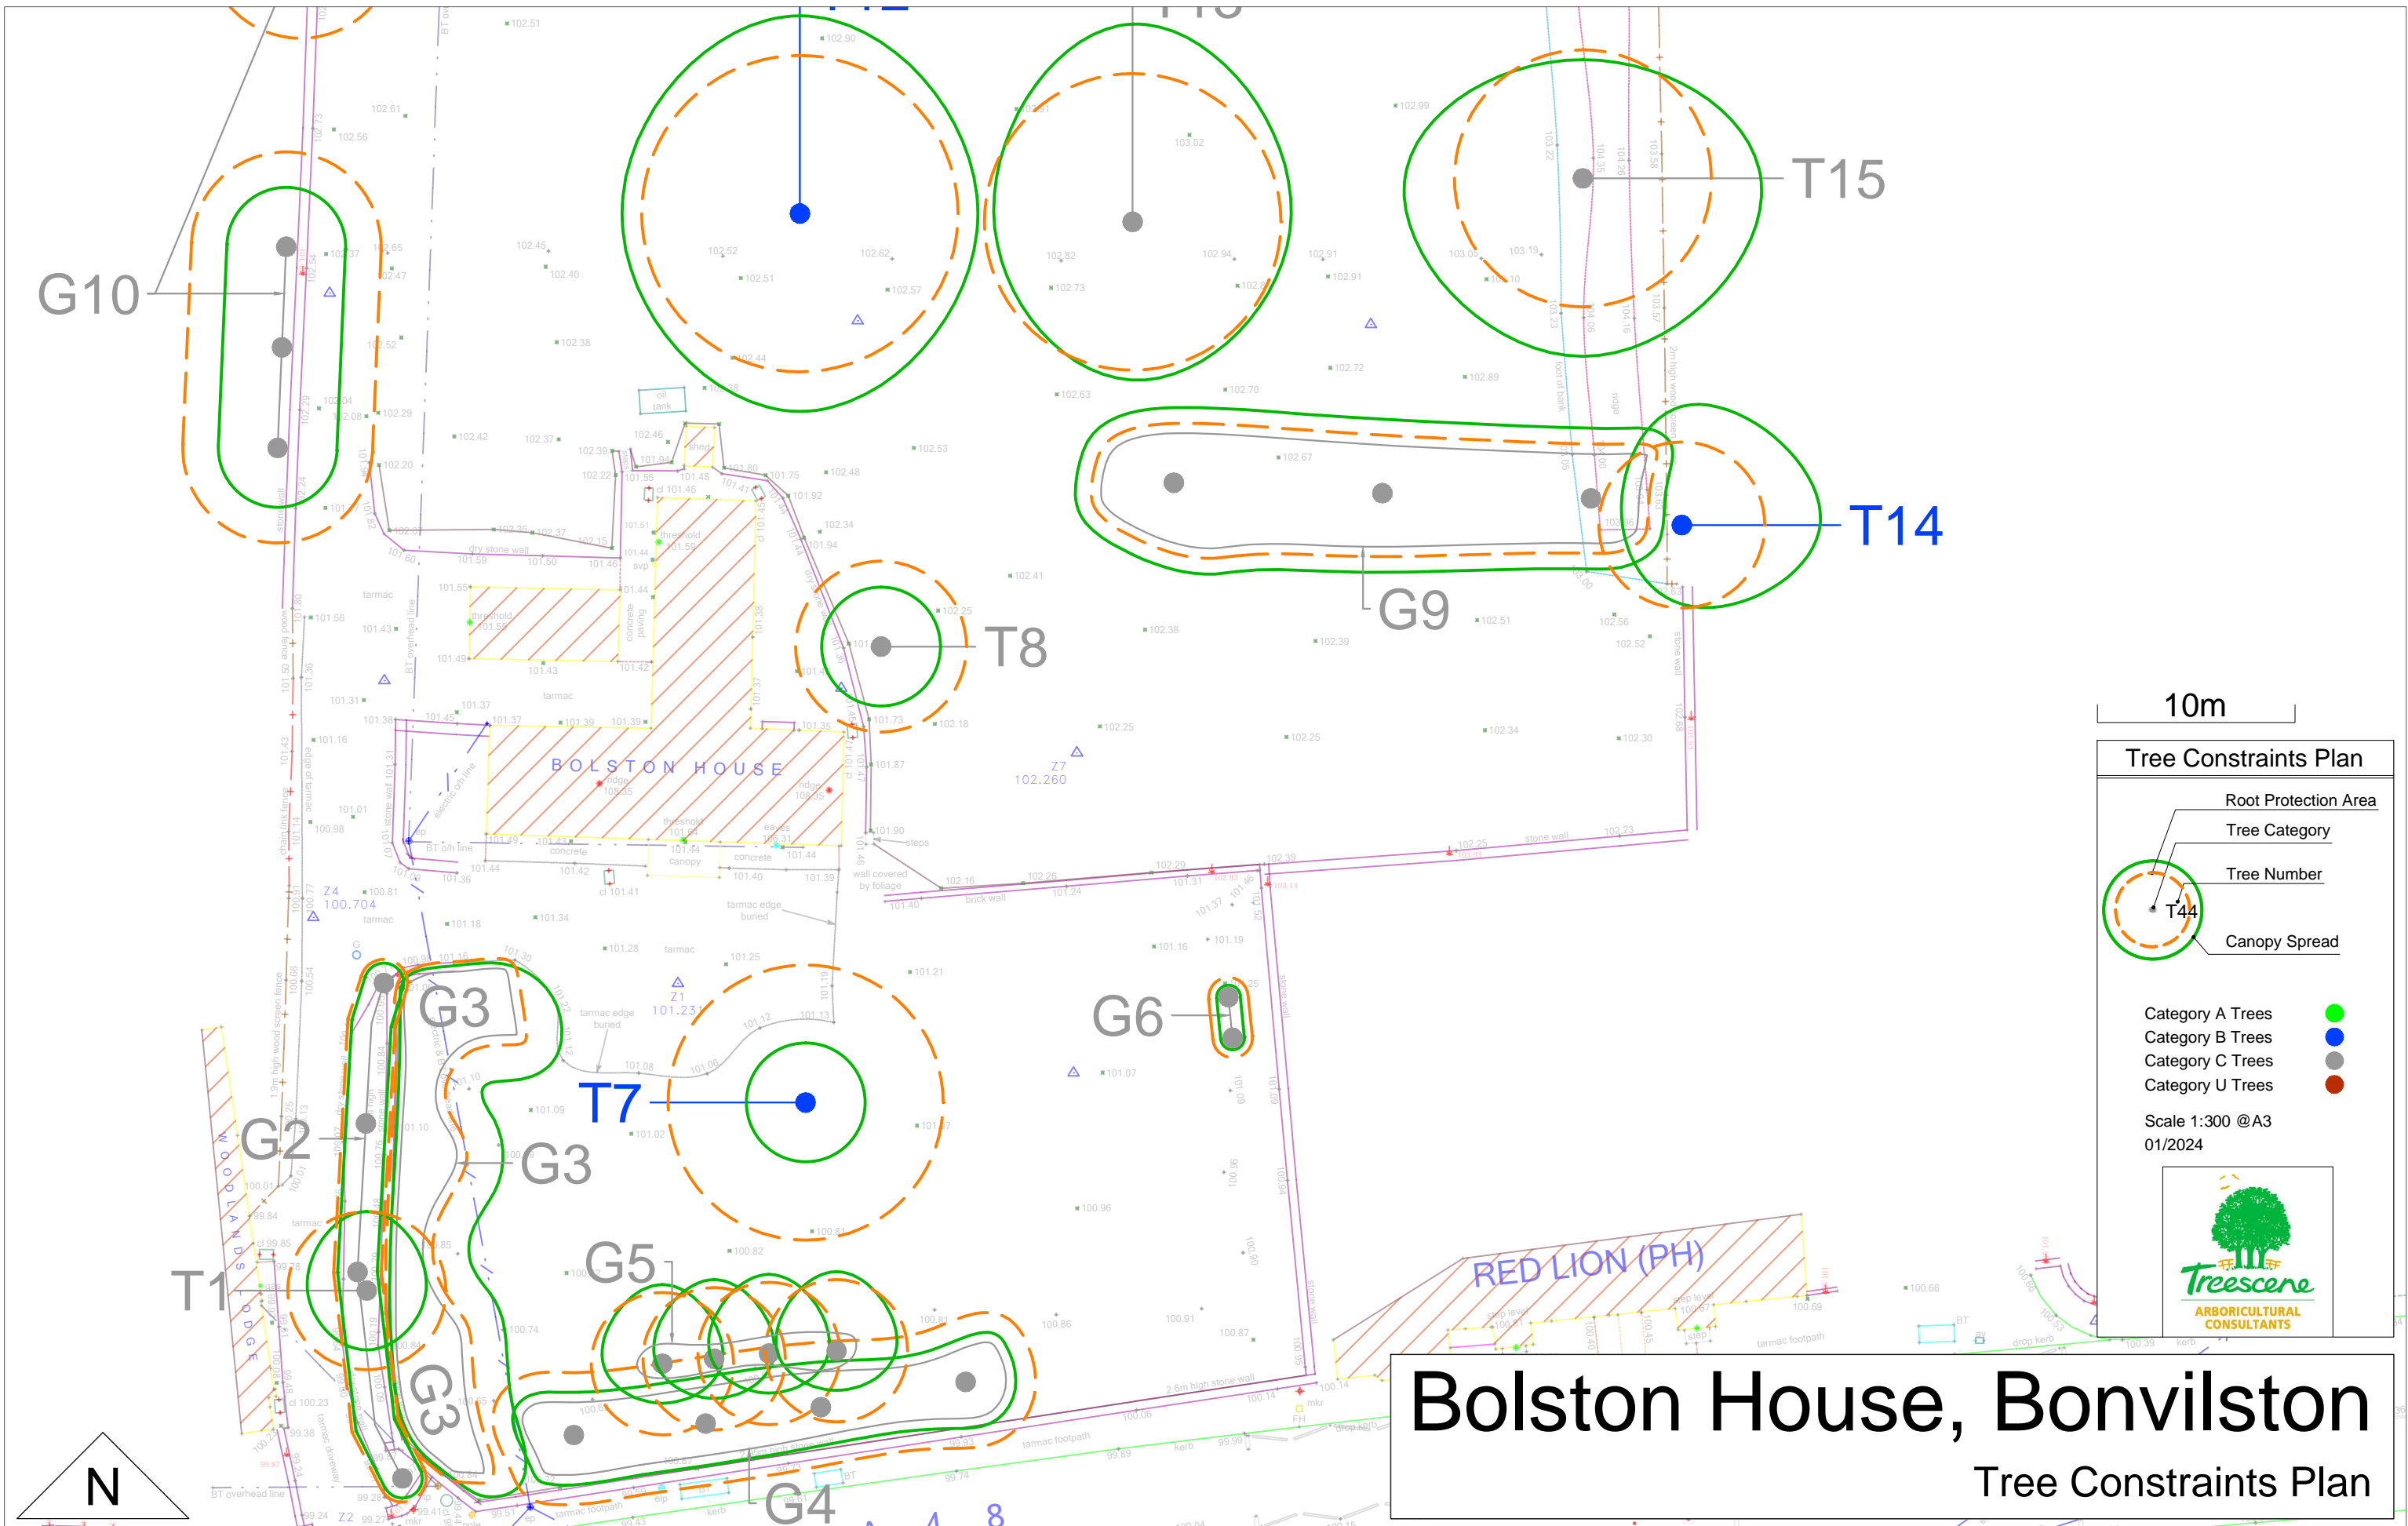

Bolston House, Bonvilston

Tree Constraints Plan

10m

Tree Constraints Plan

- Category A Trees ●
- Category B Trees ●
- Category C Trees ●
- Category U Trees ●

Scale 1:300 @A3
01/2024

Bolston House, Bonvilston

Tree Constraints Plan

10m

Tree Constraints Plan

- Root Protection Area
- Tree Category
- Tree Number
- Canopy Spread

Category A Trees ●
 Category B Trees ●
 Category C Trees ●
 Category U Trees ●

Scale 1:300 @A3
01/2024

Bolston House, Bonvilston

Tree Constraints Plan

Bolston House, Bonvilston

Tree Constraints Plan