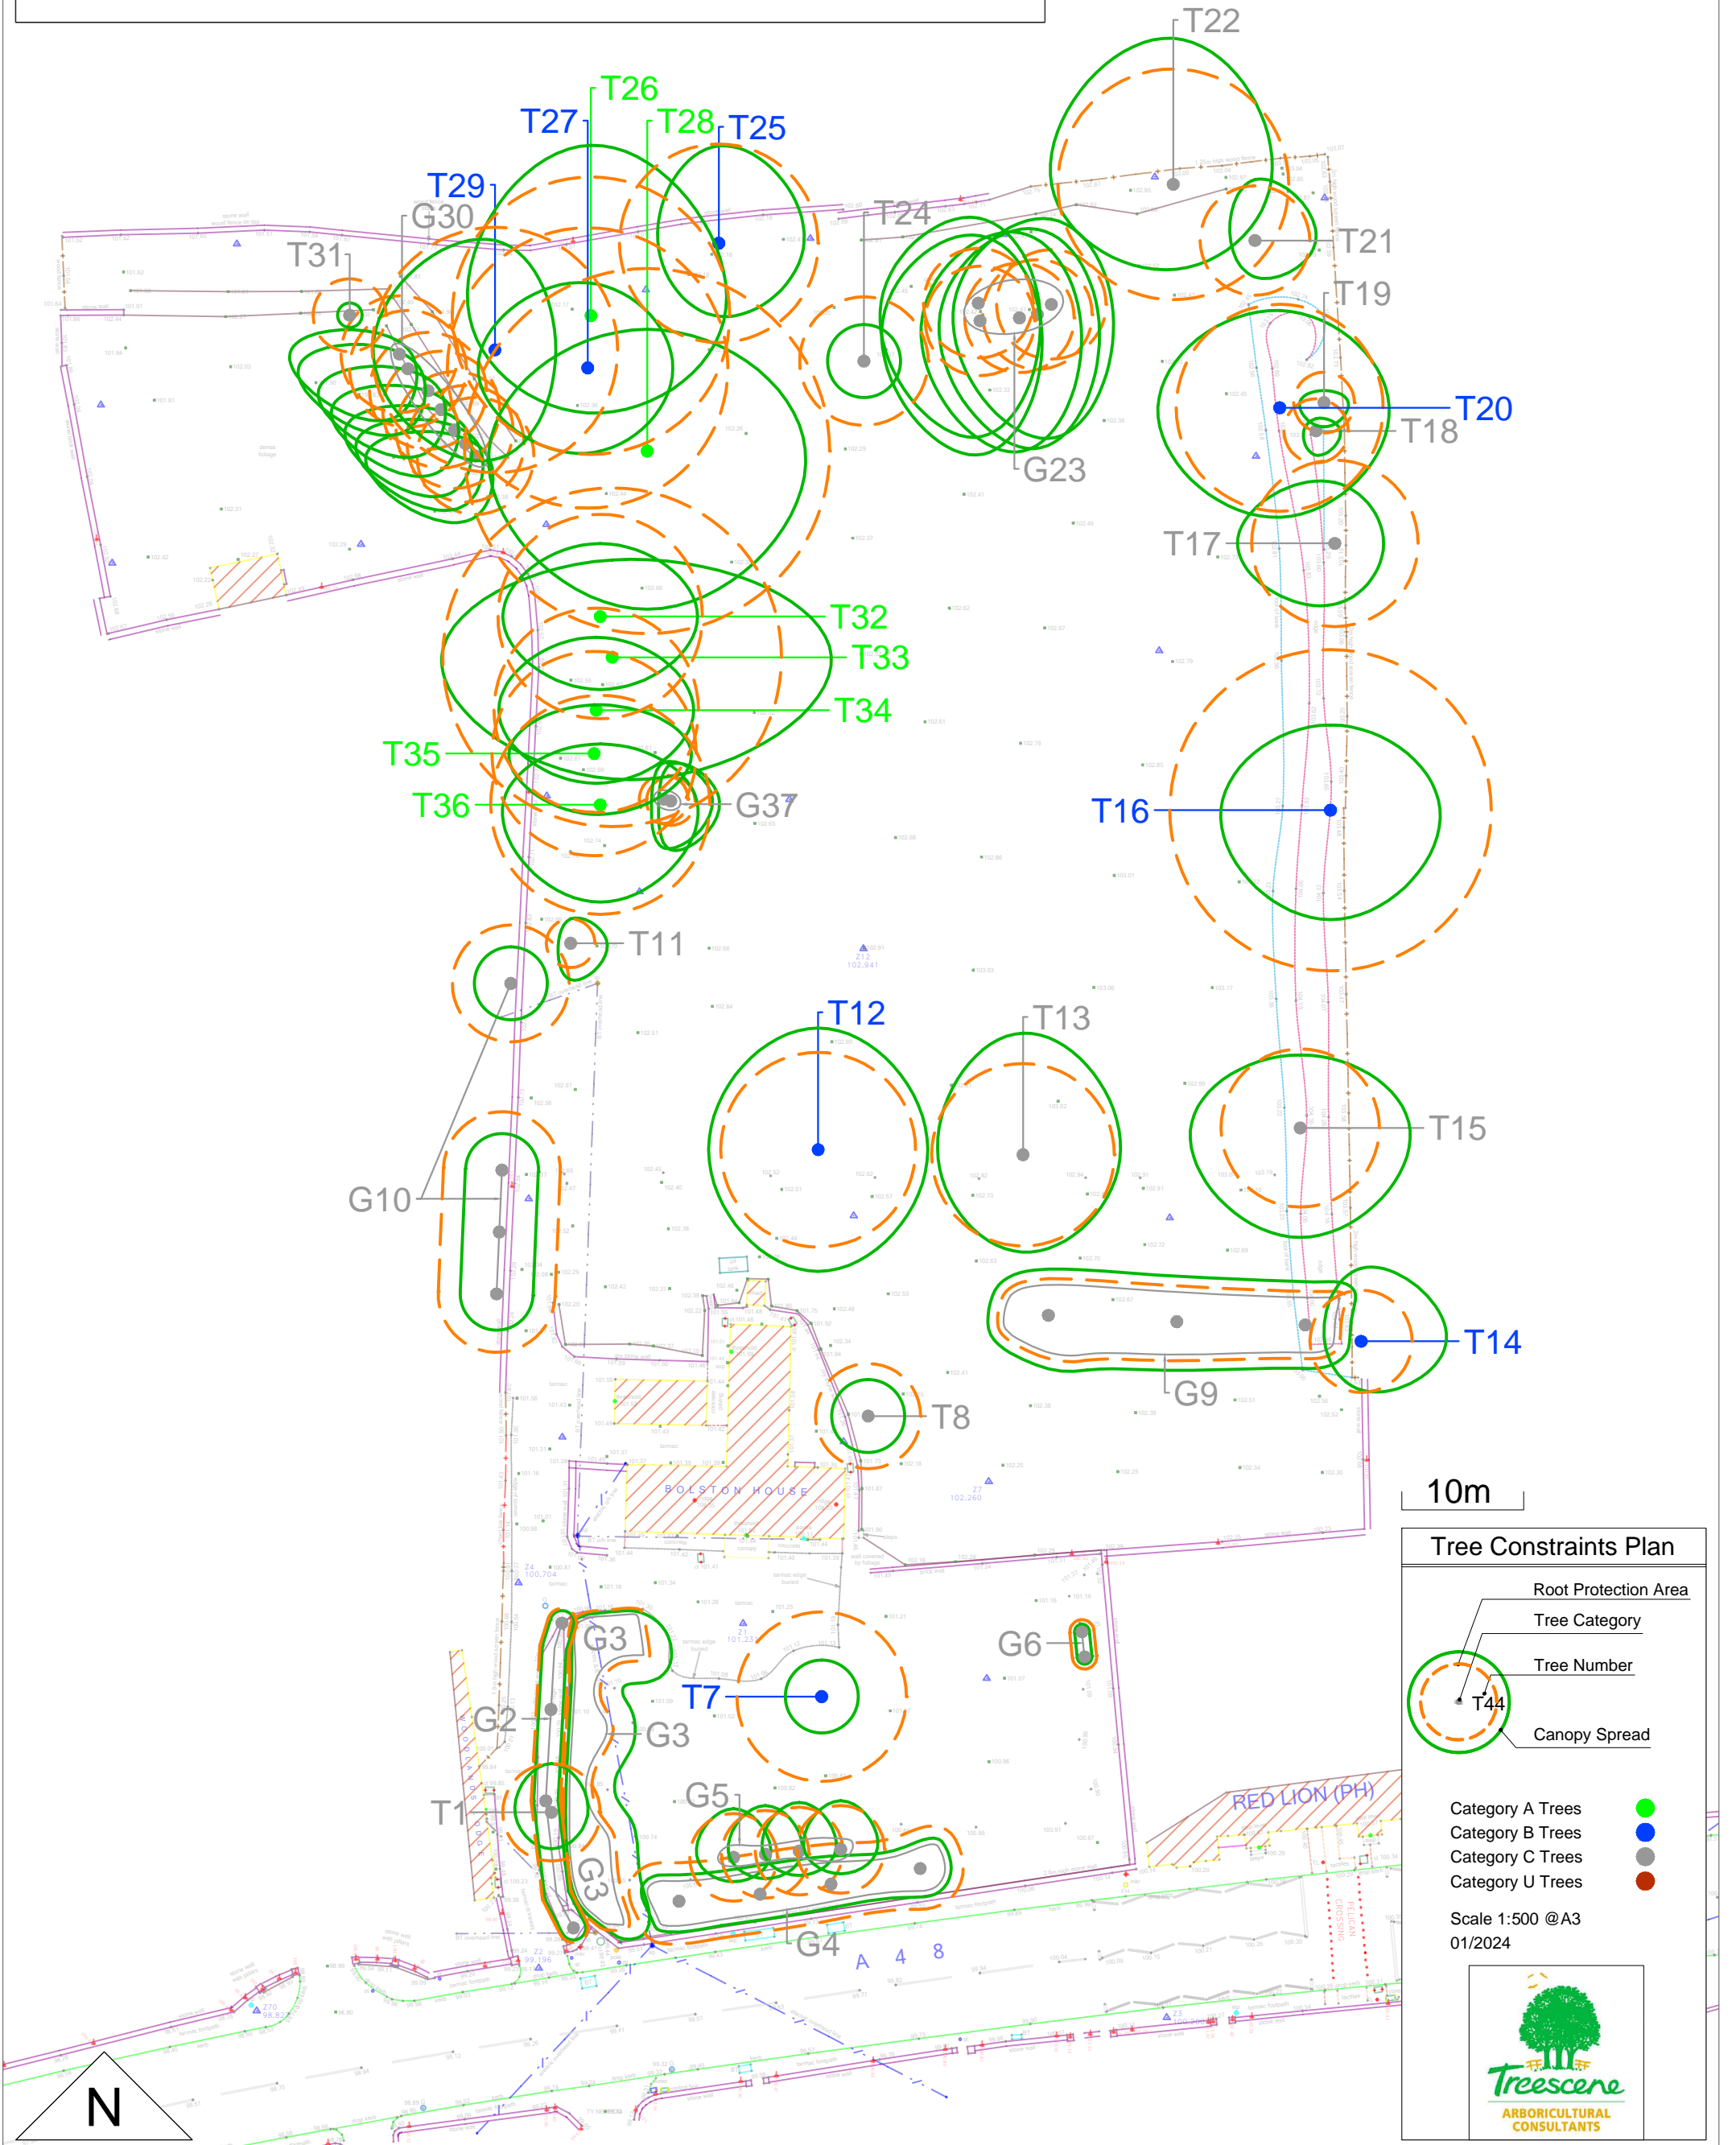

Bolston House, Bonvilston

Tree Constraints Plan

10m

Tree Constraints Plan

- Category A Trees ●
- Category B Trees ●
- Category C Trees ●
- Category U Trees ●

Scale 1:300 @A3
01/2024

Bolston House, Bonvilston

Tree Constraints Plan

10m

Tree Constraints Plan

- Root Protection Area
- Tree Category
- Tree Number
- Canopy Spread

Category A Trees ●
 Category B Trees ●
 Category C Trees ●
 Category U Trees ●

Scale 1:300 @A3
01/2024

Bolston House, Bonvilston

Tree Constraints Plan

Bolston House, Bonvilston

Tree Constraints Plan