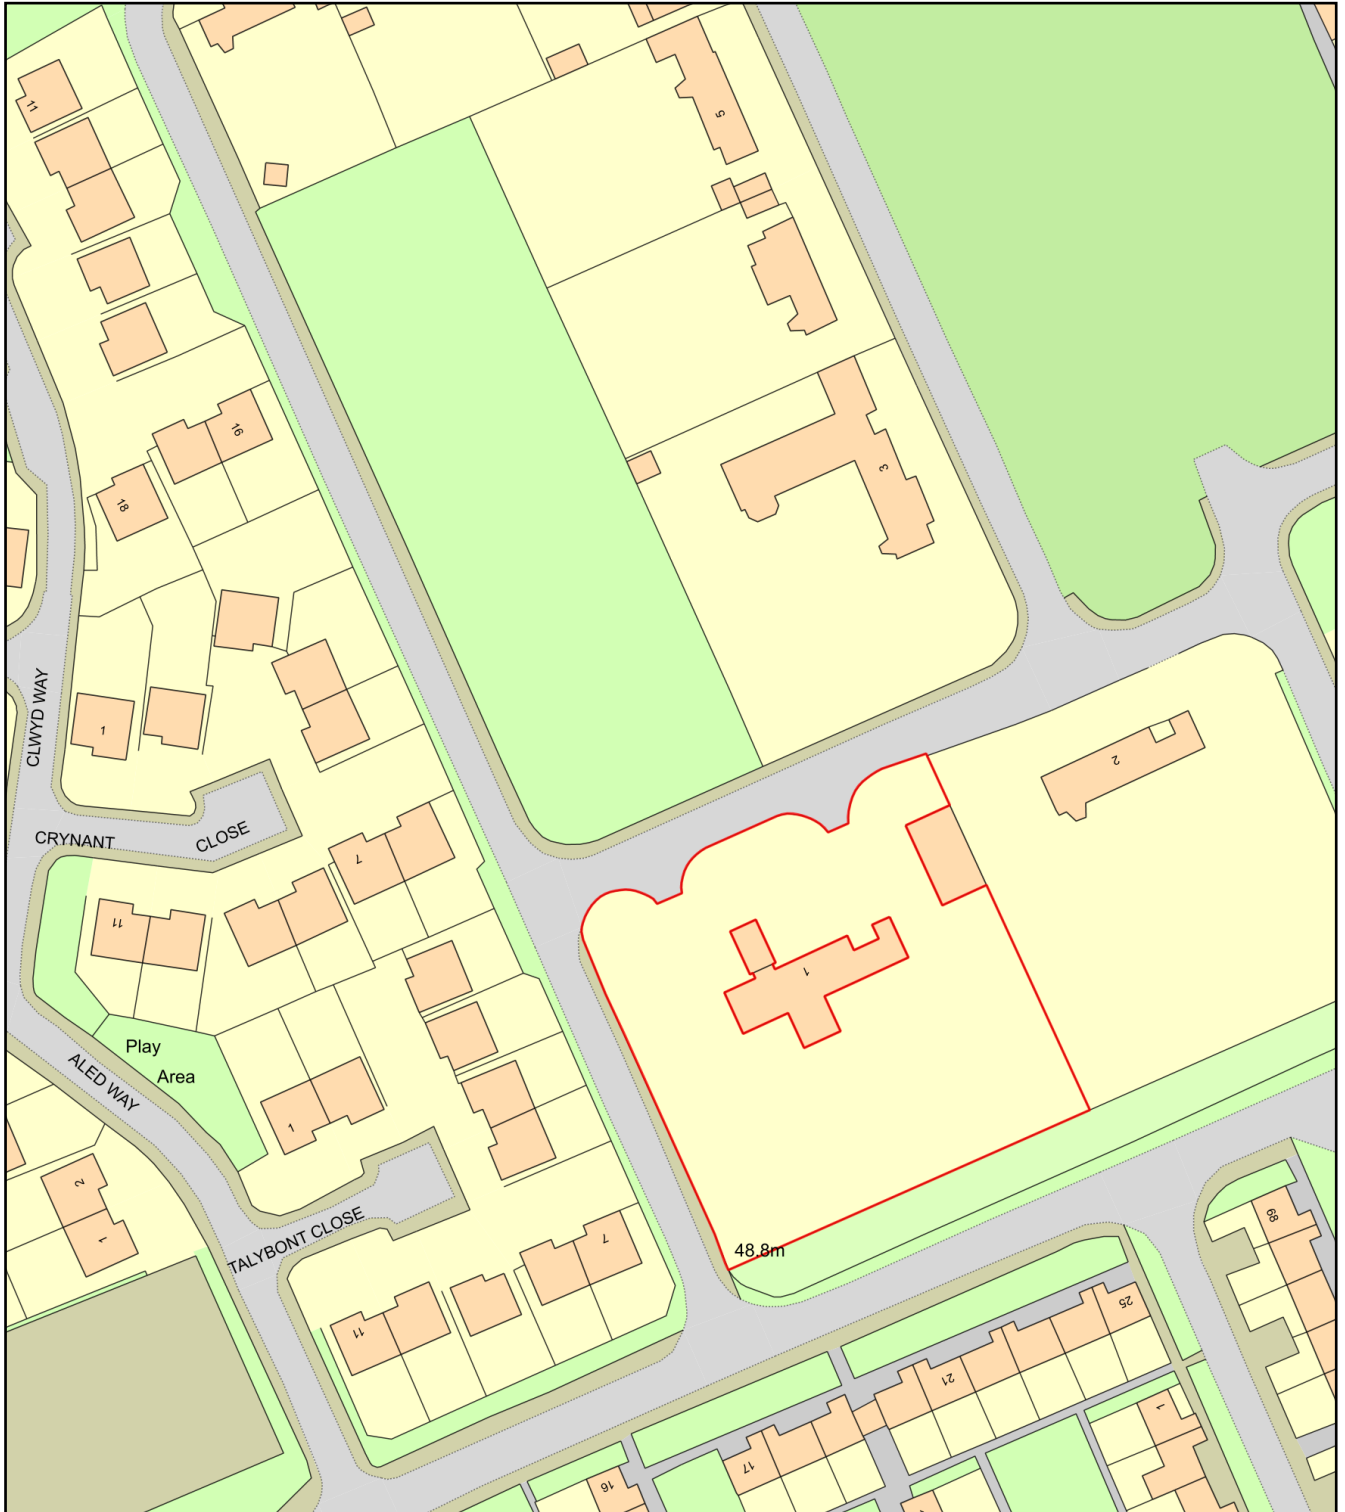

# 1 Ringwood Crescent, CF62 4LA.

Plan Produced for: Dylan Harvey

Date Produced: 15 Dec 2023

Plan Reference Number: TQRQM23349135046584

Scale: 1:1250 @ A4