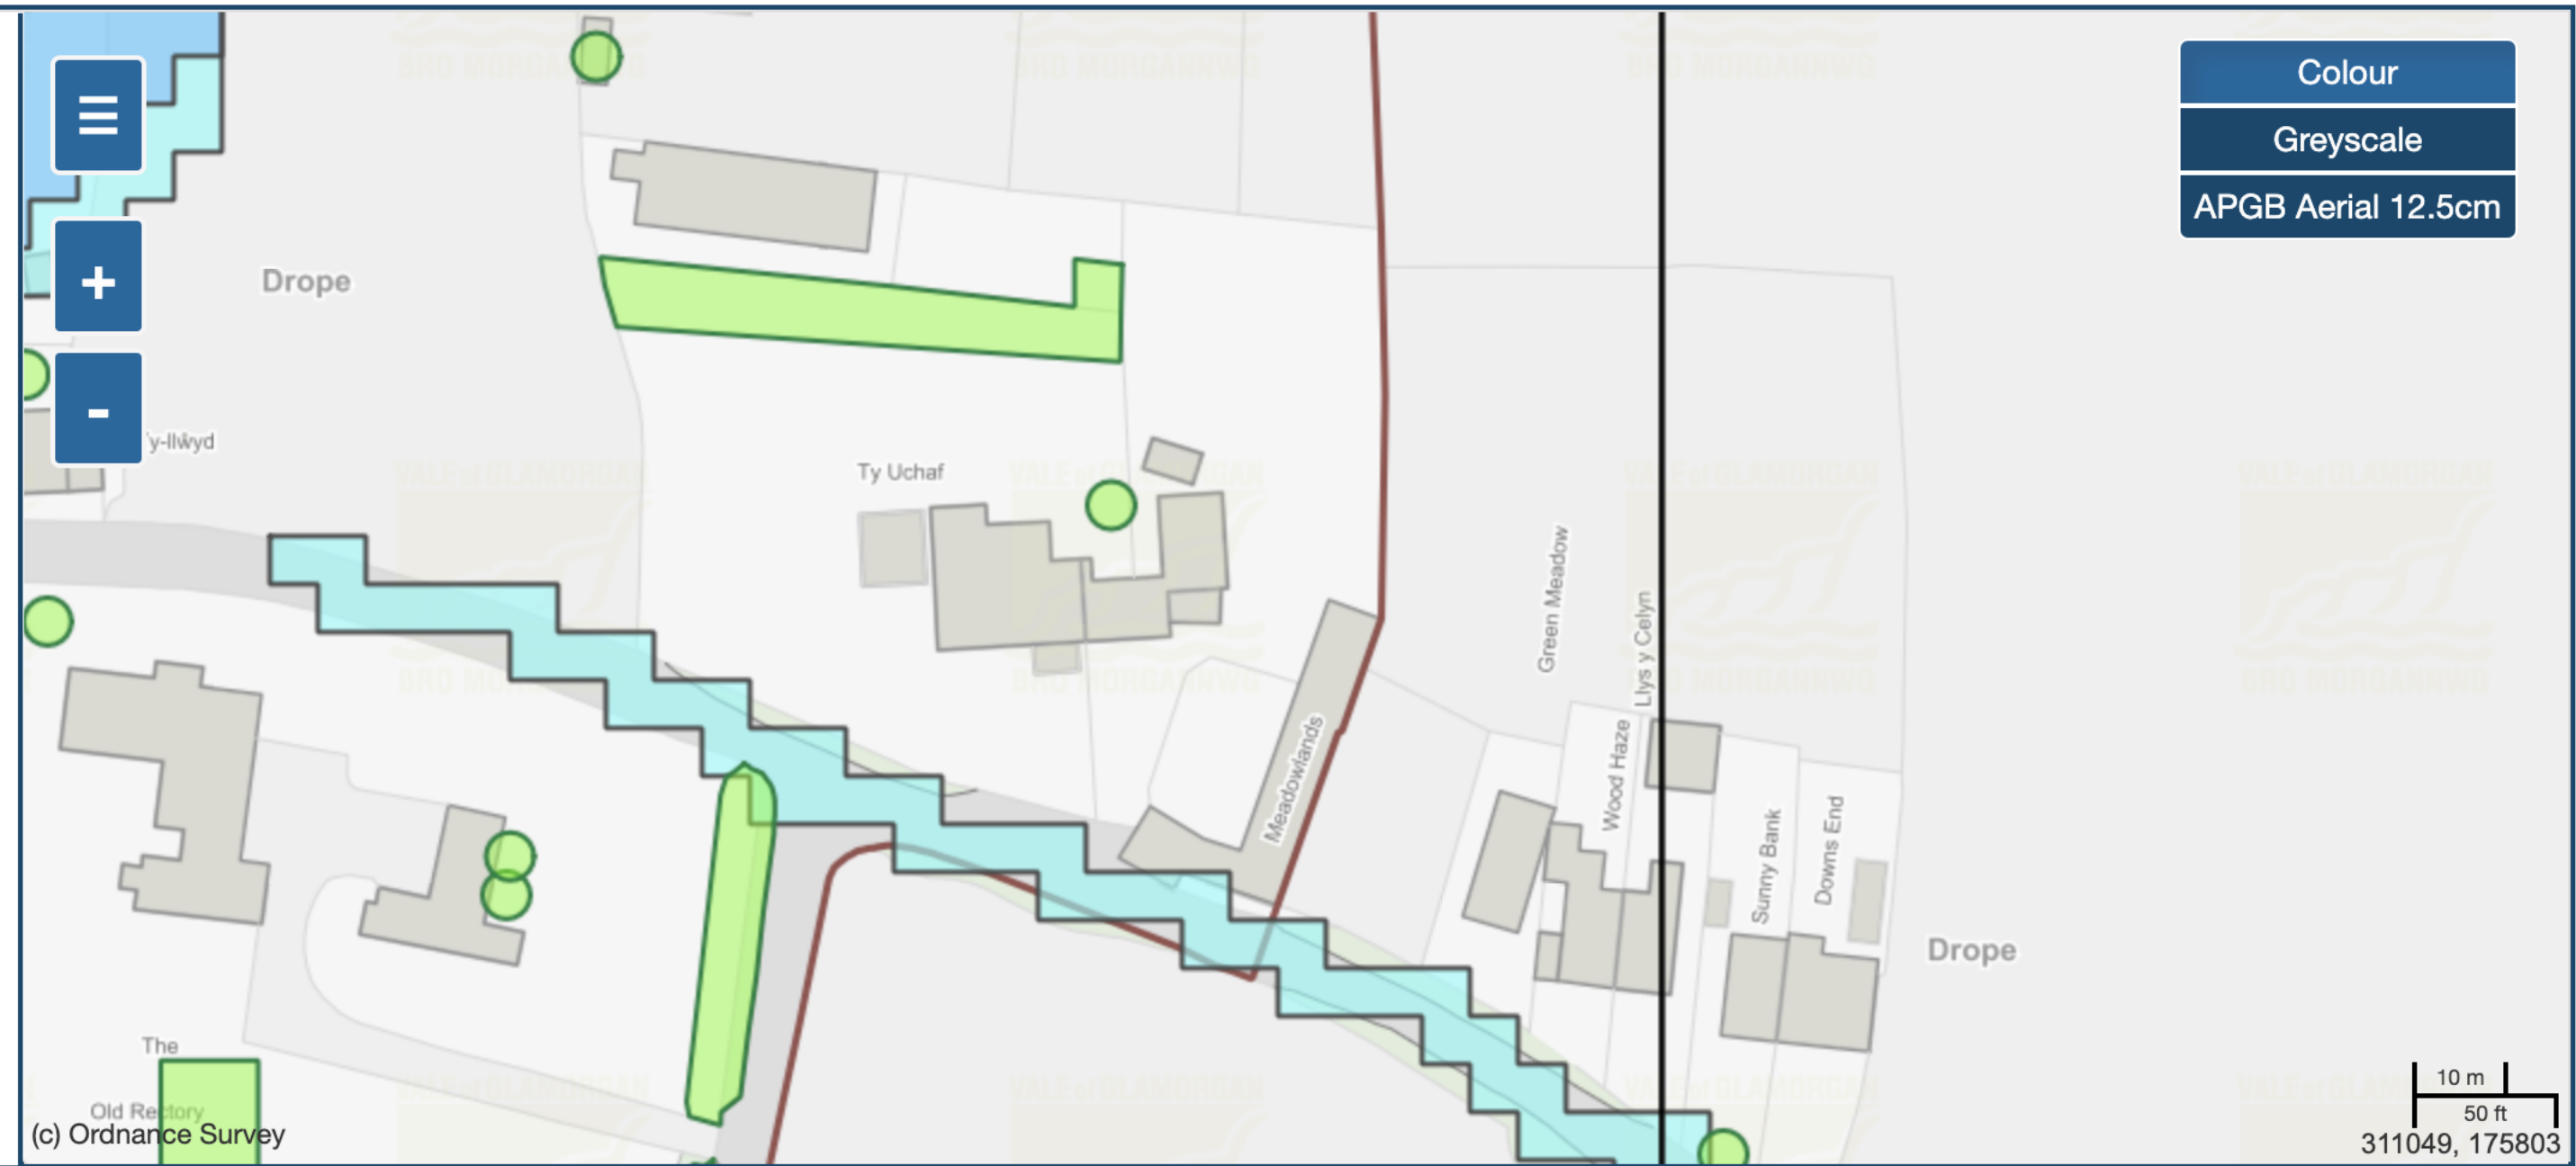

My House | My Nearest | My Maps

Search for a location:

Postcode/house number

Find

Reset

Search For

Find Nearest

Take Me To

Map Categories

- + Civil Parking Enforcement 0/24
- + Countryside 0/5
- + Community and Living 0/9
- + Council and Democracy 0/6
- + Environmental Health 0/4
- + Health and Social Care 0/4
- + Highways and Transport 0/20
- + Parks and Open Spaces 0/3
- Planning - Constraints 43/43

Ancient and Semi Natural Woodland

Colour

Greyscale

APGB Aerial 12.5cm