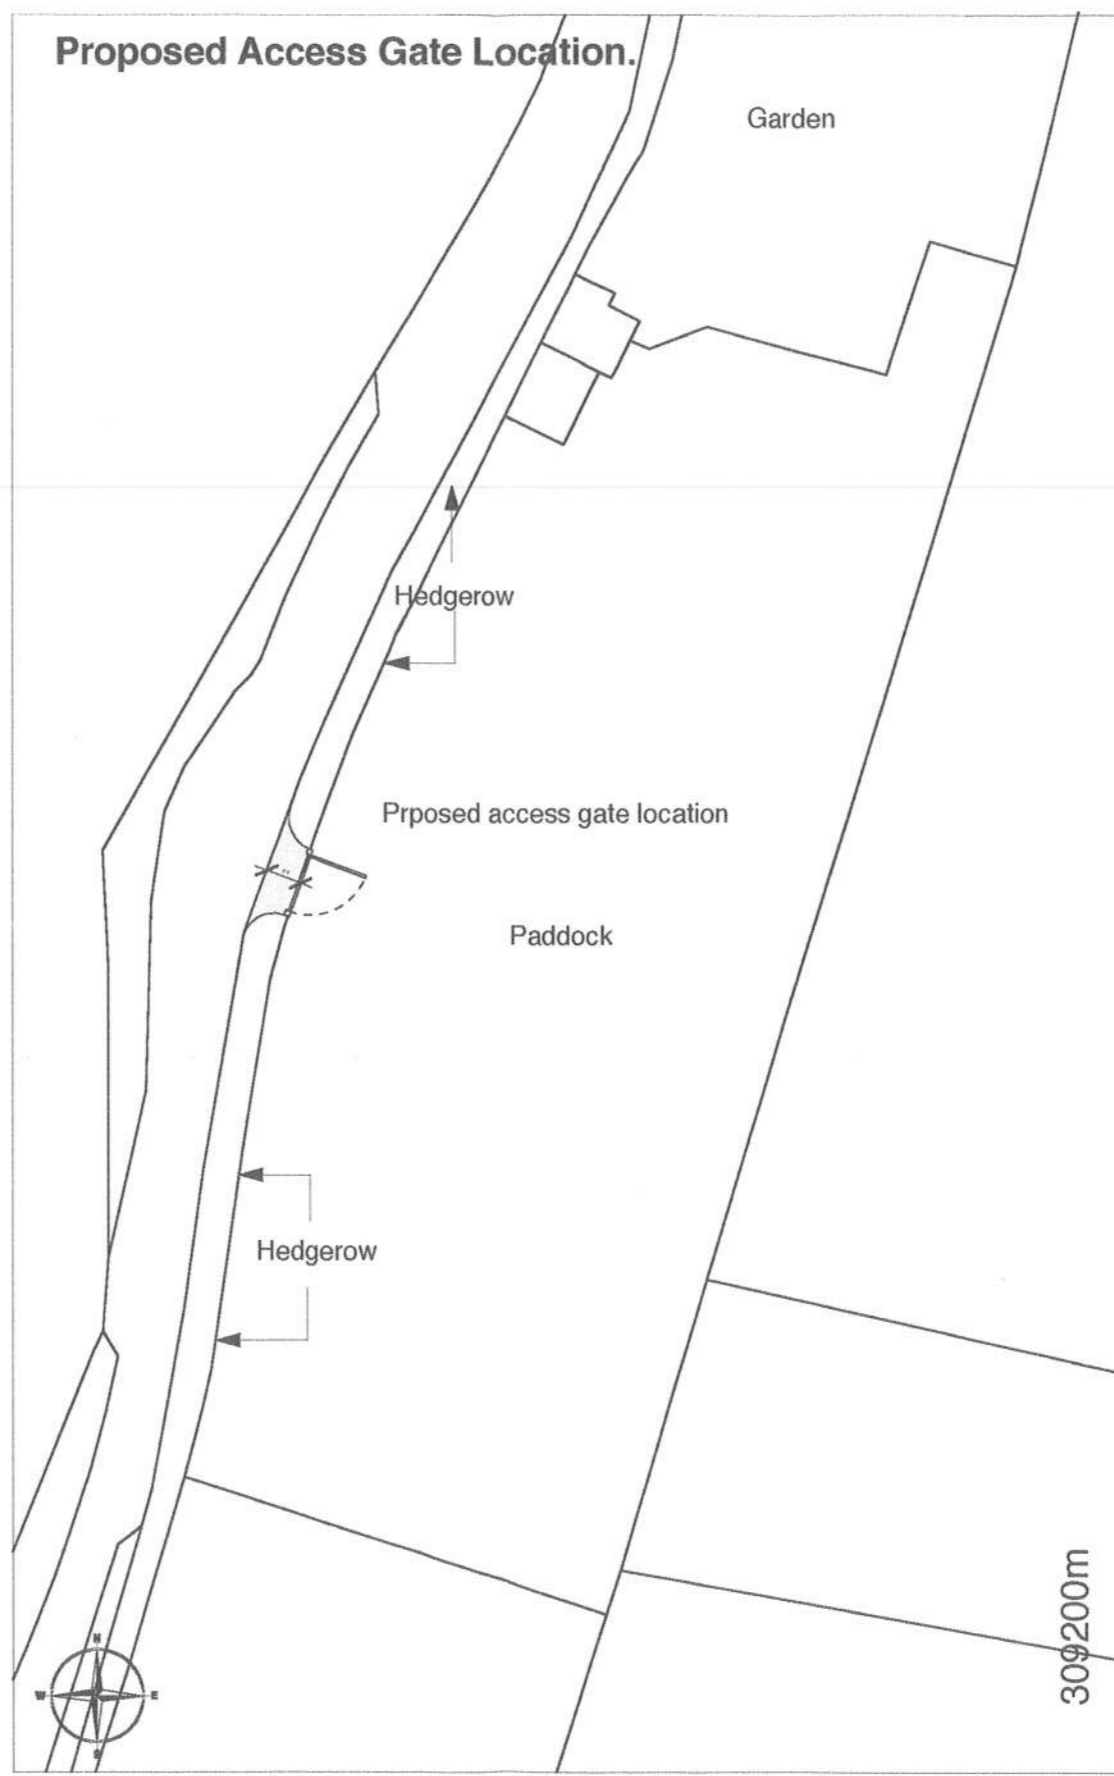

duffryndesign
 The Studio
 Duffryn Mawr
 Pendoylan
 Cowbridge
 Vale of Glamorgan
 CF71 7UP
 e: simon@duffryndesign.co.uk
 m: 07860 777718

Proposed Gateway
 scale 1:100 @ A3

Timber gate posts.
 3.8m (12ft) wide 5 bar gate. x 1m (3ft) high

Proposed Gate Access
Wayside Cottage
 Dyffryn
 CF5 6SU