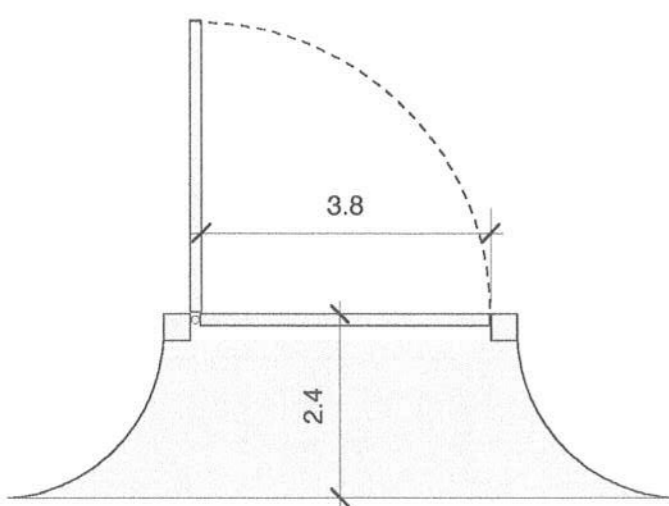

duffryndesign
 The Studio
 Duffryn Mawr
 Pendoylan
 Cowbridge
 Vale of Glamorgan
 CF71 7UP
 e: simon@duffryndesign.co.uk
 m: 07860 777718

Proposed Gateway
 scale 1:100 @ A3

Timber gate posts.
 3.8m (12ft) wide 5 bar gate. x 1m (3ft) high