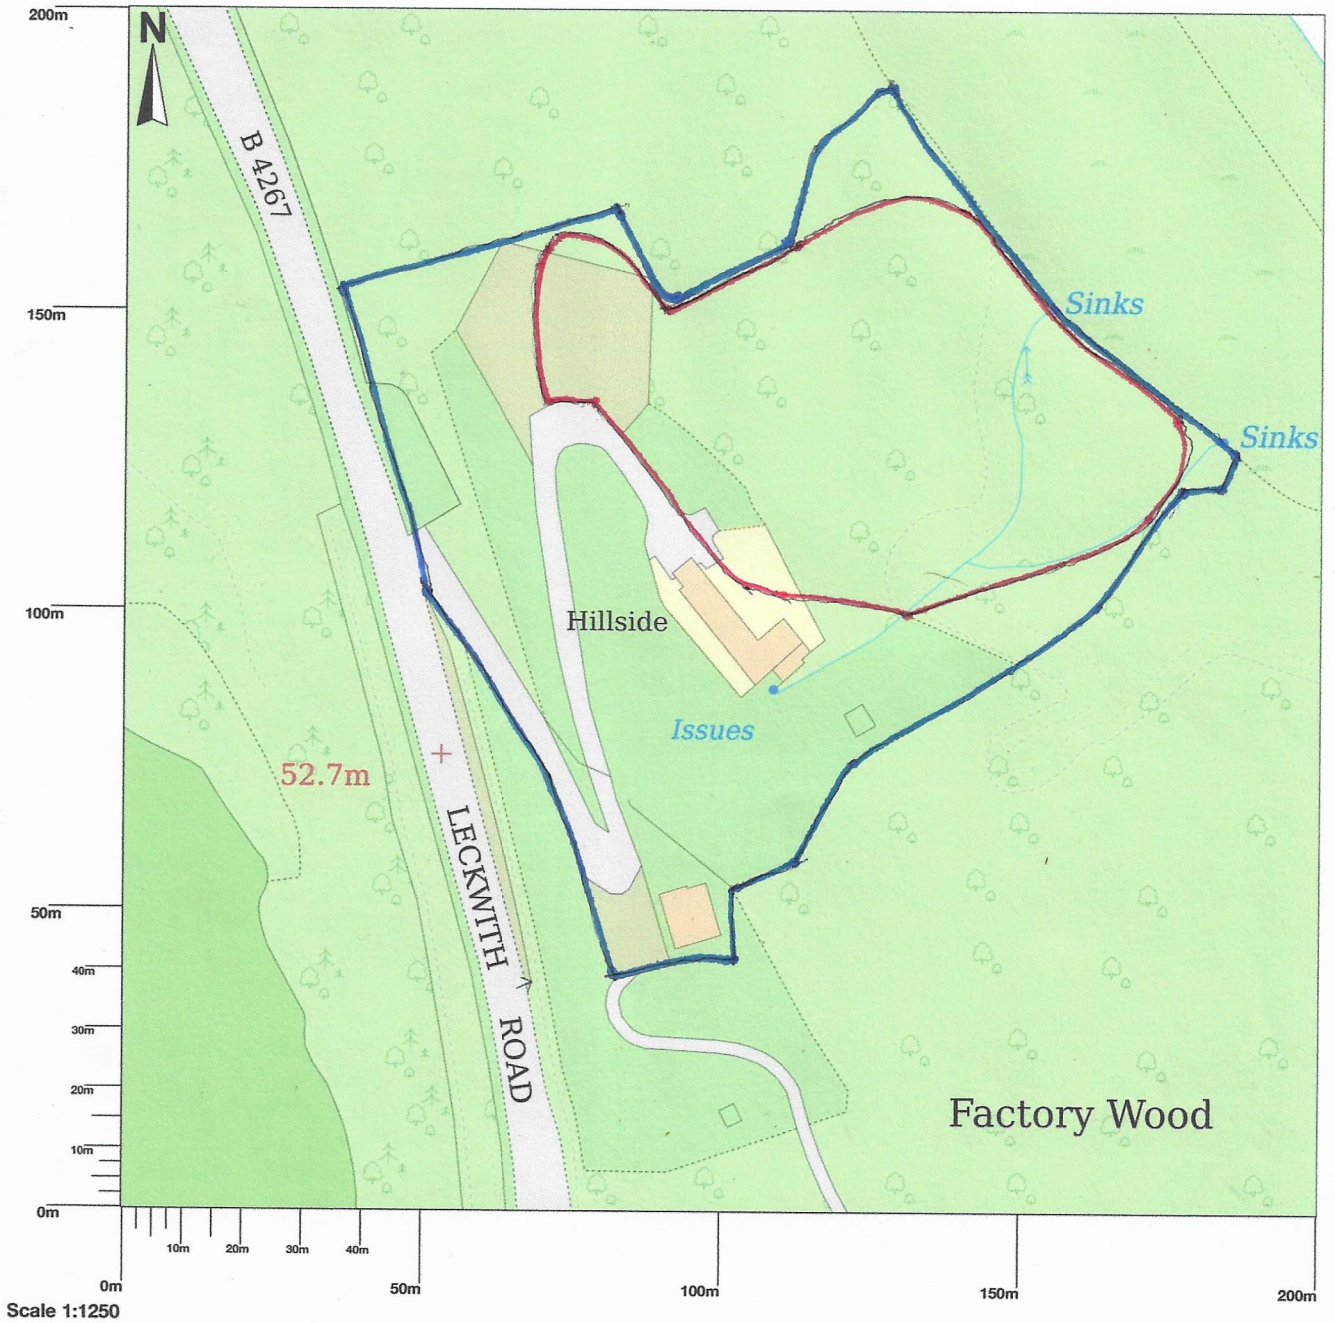

Hillside, Leckwith, Cardiff, CF11 8AS

© Crown copyright and database rights 2024 OS 100054135. Map area bounded by: 315984,174689 316184,174889. Produced on 17 January 2024 from the OS National Geographic Database. Supplied by UKPlanningMaps.com. Unique plan reference: p4e/uk/1046766/1410483

— Ownership
— Application Site