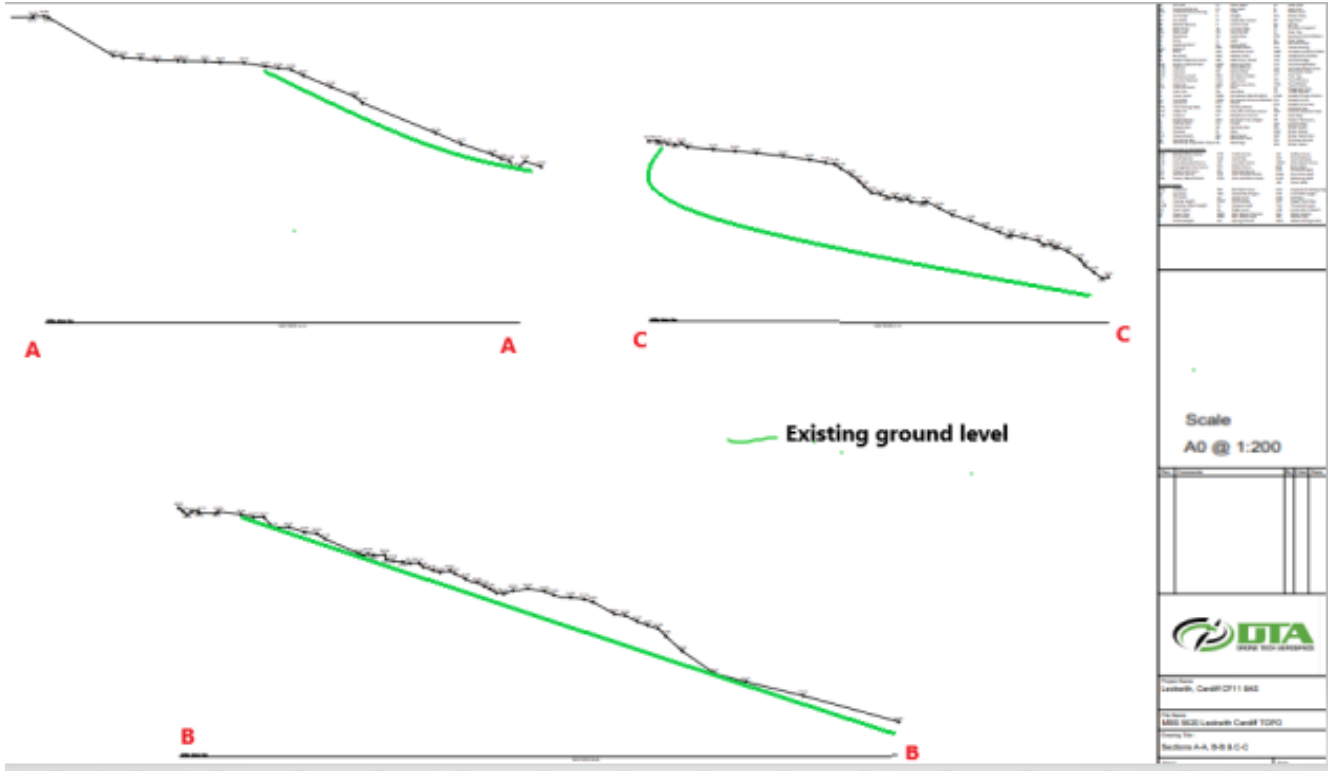

Appendix 4 Ctd - Sections

<p>Scale A0 @ 1:200</p>	
<p>Project Name Lambeth, Cardiff CP11 B&C</p>	
<p>Client M&P 2022 Lambeth Cardiff TDRD</p>	
<p>Drawn By Sections AA, BB & CC</p>	