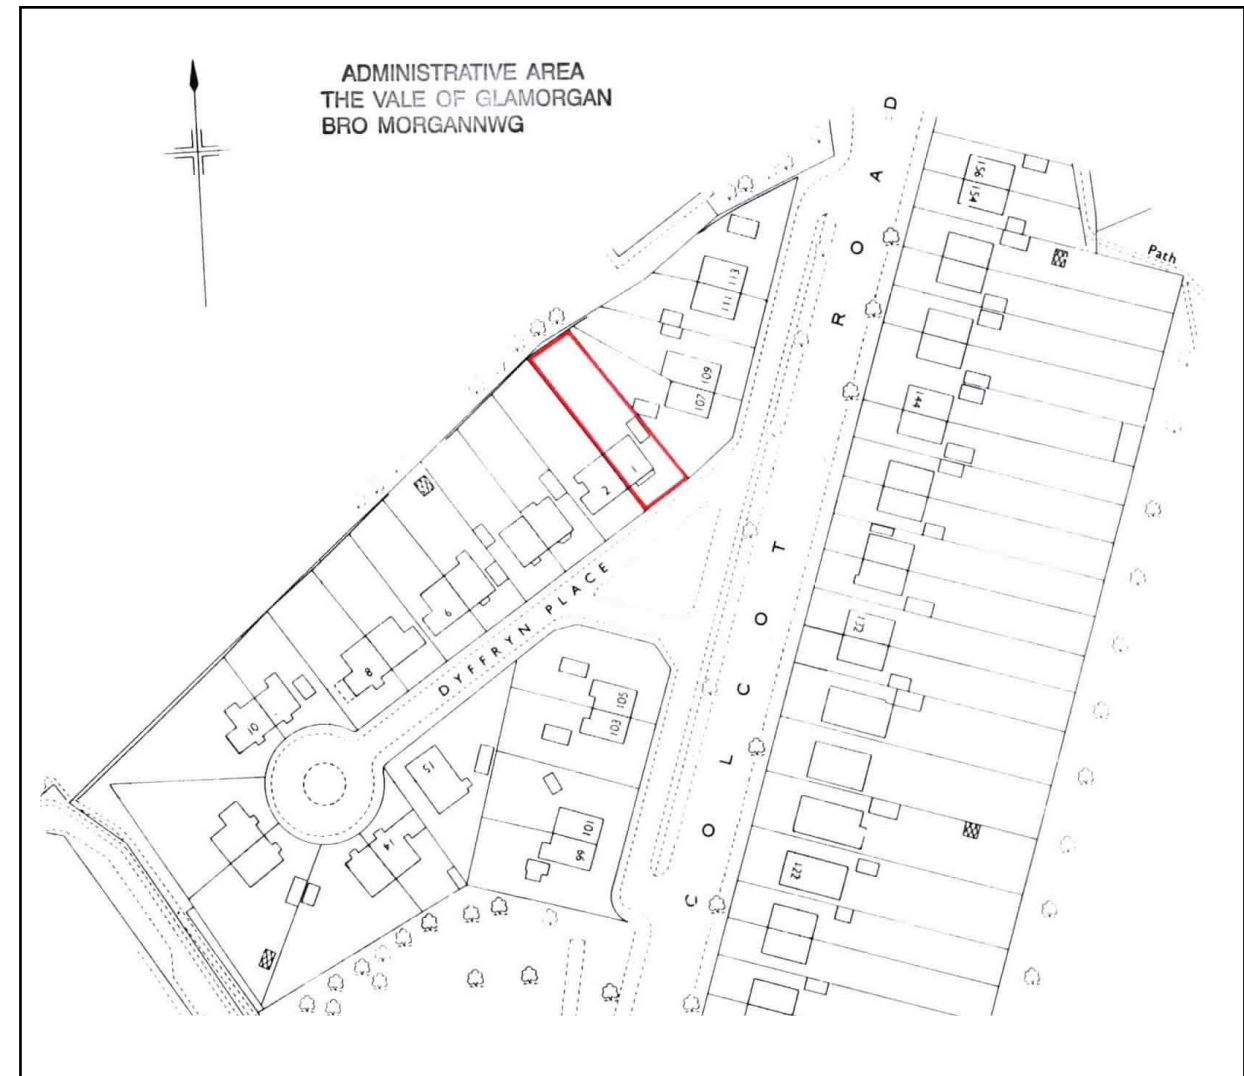

SITE BLOCK PLAN 1:200

SITE LOCATION PLAN 1:1250

Proposed Works DEMOLITION OF EXISTING SINGLE GARAGE AND CONSTRUCTION OF 3 BAY GARAGE BUILDING IN REAR GARDEN			
Address 1 DYFFRYN PLACE, BARRY, CF62 8UN			
Drawing Title SITE LOCATION AND BLOCK PLANS			
Drawing No. 1DP/SLBP Rev. B	Drawn By HD	Date 180919	Scale As Indicated @A3
Rev	Description	Rev	Description
A	Original Drawing	D	
B	Add elevation details - 110220	E	
C		F	