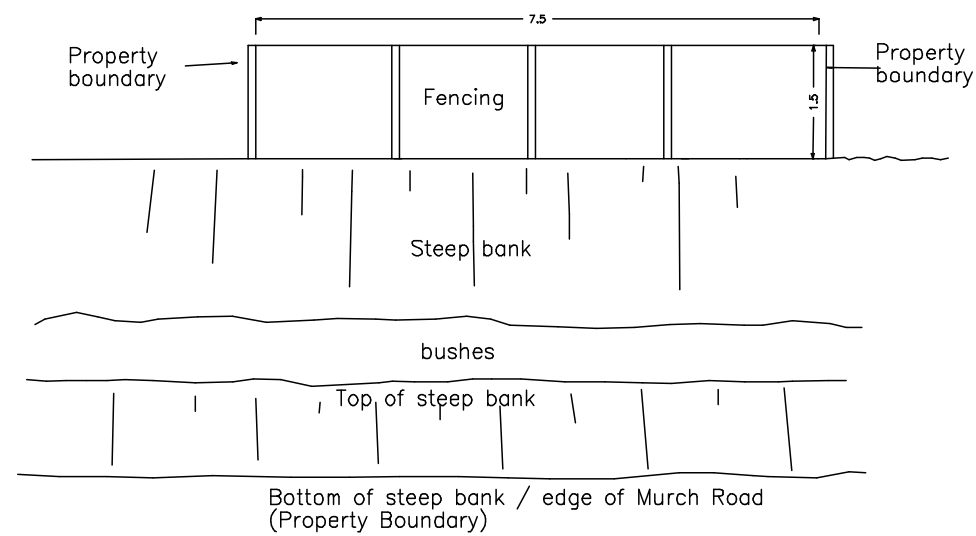

Plan view

Overgrown vegetation

Front elevation

Side elevation

Raised decking plans – existing
 12 Murch Crescent
 Dinas Powys, CF64 4RF

Scale – 1:100 @ A3