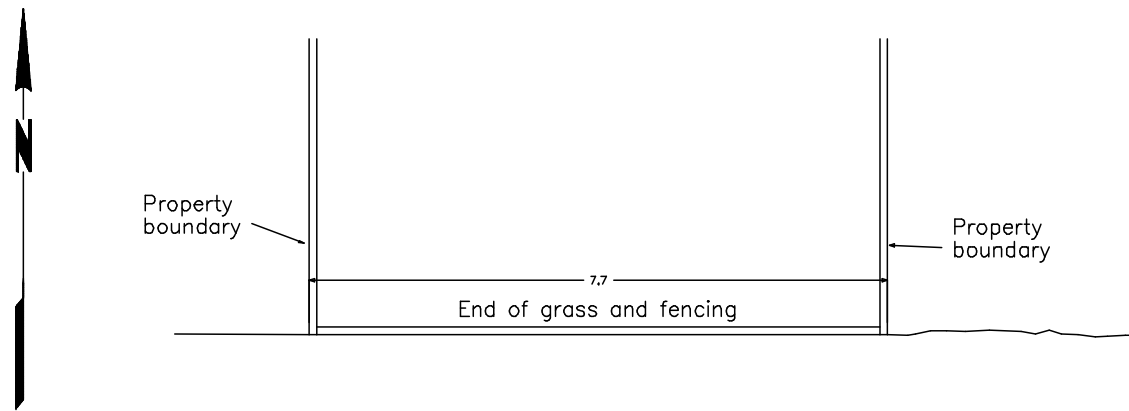

Plan view

Overgrown vegetation

Front elevation

Side elevation

Raised decking plans – existing
 12 Murch Crescent
 Dinas Powys, CF64 4RF

Scale – 1:100 @ A3