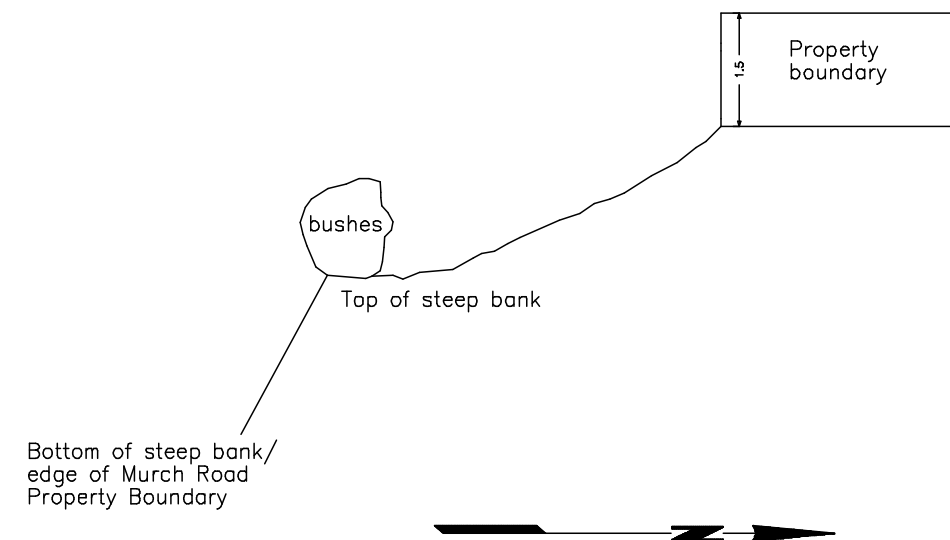

Plan view

Overgrown vegetation

Front elevation

Side elevation

Raised decking plans – existing
 12 Murch Crescent
 Dinas Powys, CF64 4RF

Scale – 1:100 @ A3