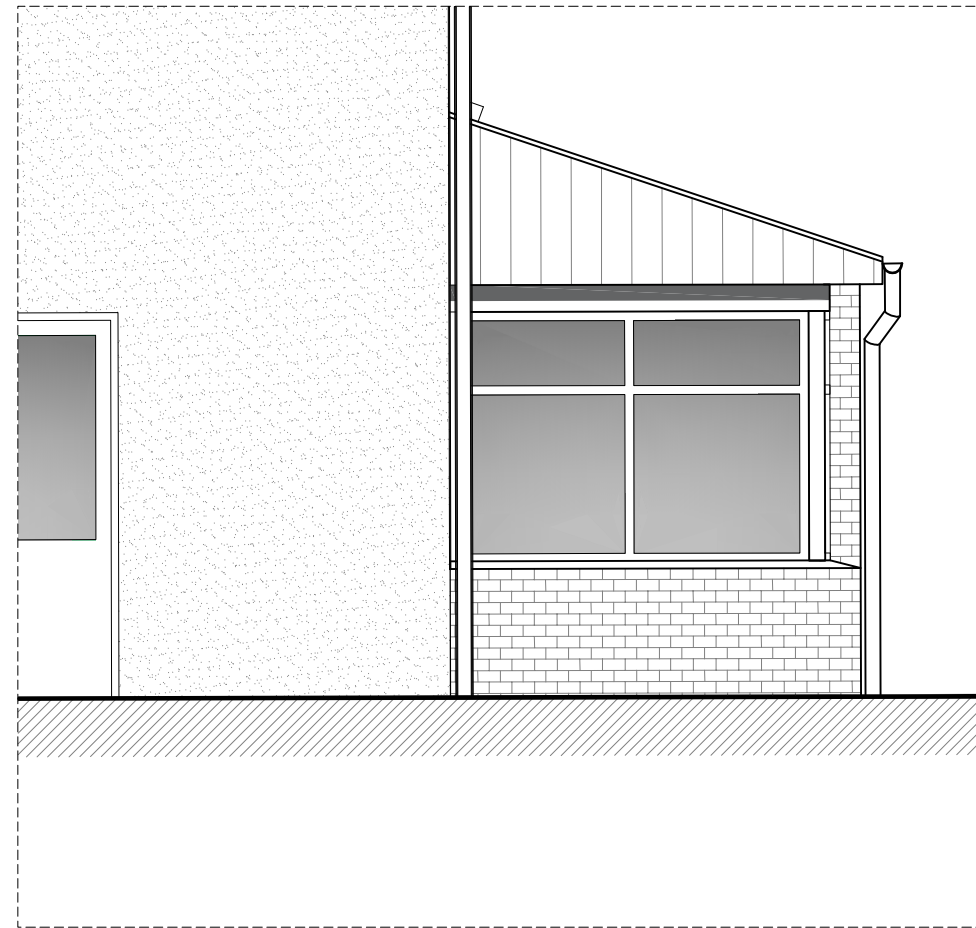

A/A section

West Elevation

East Elevation

amendments (n.b. :- all amendments to be signed)
newidiadau (d.s. :- rhaid llofnodi pob newid)

A3

THE VALE OF GLAMORGAN

BRO MORGANNWG

property name enw'r eiddo	drawing dyluniad	checked gwiriwyd	N.T.	job number rhif y gwaith	PCW11349	amendments newidiadau
Ty Deri Respite Alterations	Proposed External Corridor	drawn lluniwyd	A.G.	drawing number rhif y lluniad	3L(04)005	
		scale graddfa	1:50	do not scale this drawing peidiwch a graddio'r lluniad hwn		
		date dyddiad	Jan 2018	path llwybr	X:\Education\Penarth Learning Community\Ysgol Y Der\PCW11349 Ty Deri - Respite Centre Alterations Phase 1\Architectural Drawings 2018	