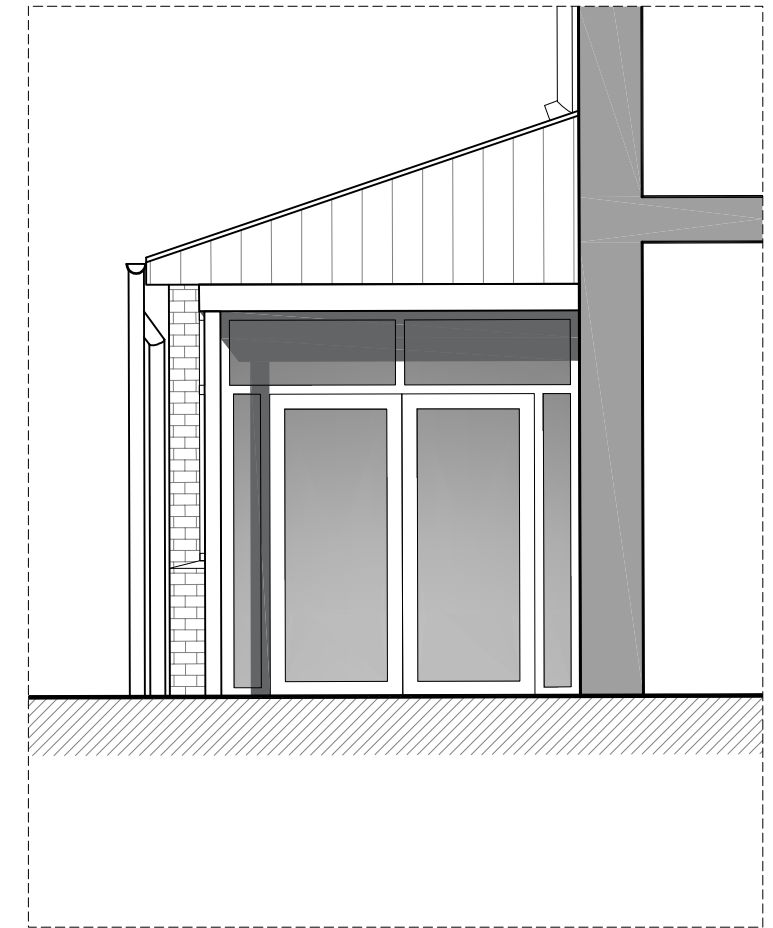

A/A section

West Elevation

East Elevation

amendments (n.b. :- all amendments to be signed)
newidiadau (d.s. :- rhaid llofnodi pob newid)

A3

THE VALE OF GLAMORGAN

BRO MORGANNWG

property name enw'r eiddo	drawing dyluniad	checked gwiriwyd	N.T.	job number rhif y gwaith	PCW11349	amendments newidiadau
Ty Deri Respite Alterations	Proposed External Corridor	drawn lluniwyd	A.G.	drawing number rhif y lluniad	3L(04)005	
		scale graddfa	1:50	do not scale this drawing peidiwch a graddio'r lluniad hwn		
		date dyddiad	Jan 2018	path llwybr	X:\Education\Penarth Learning Community\Ysgol Y Der\PCW11349 Ty Deri - Respite Centre Alterations Phase 1\Architectural Drawings 2018	