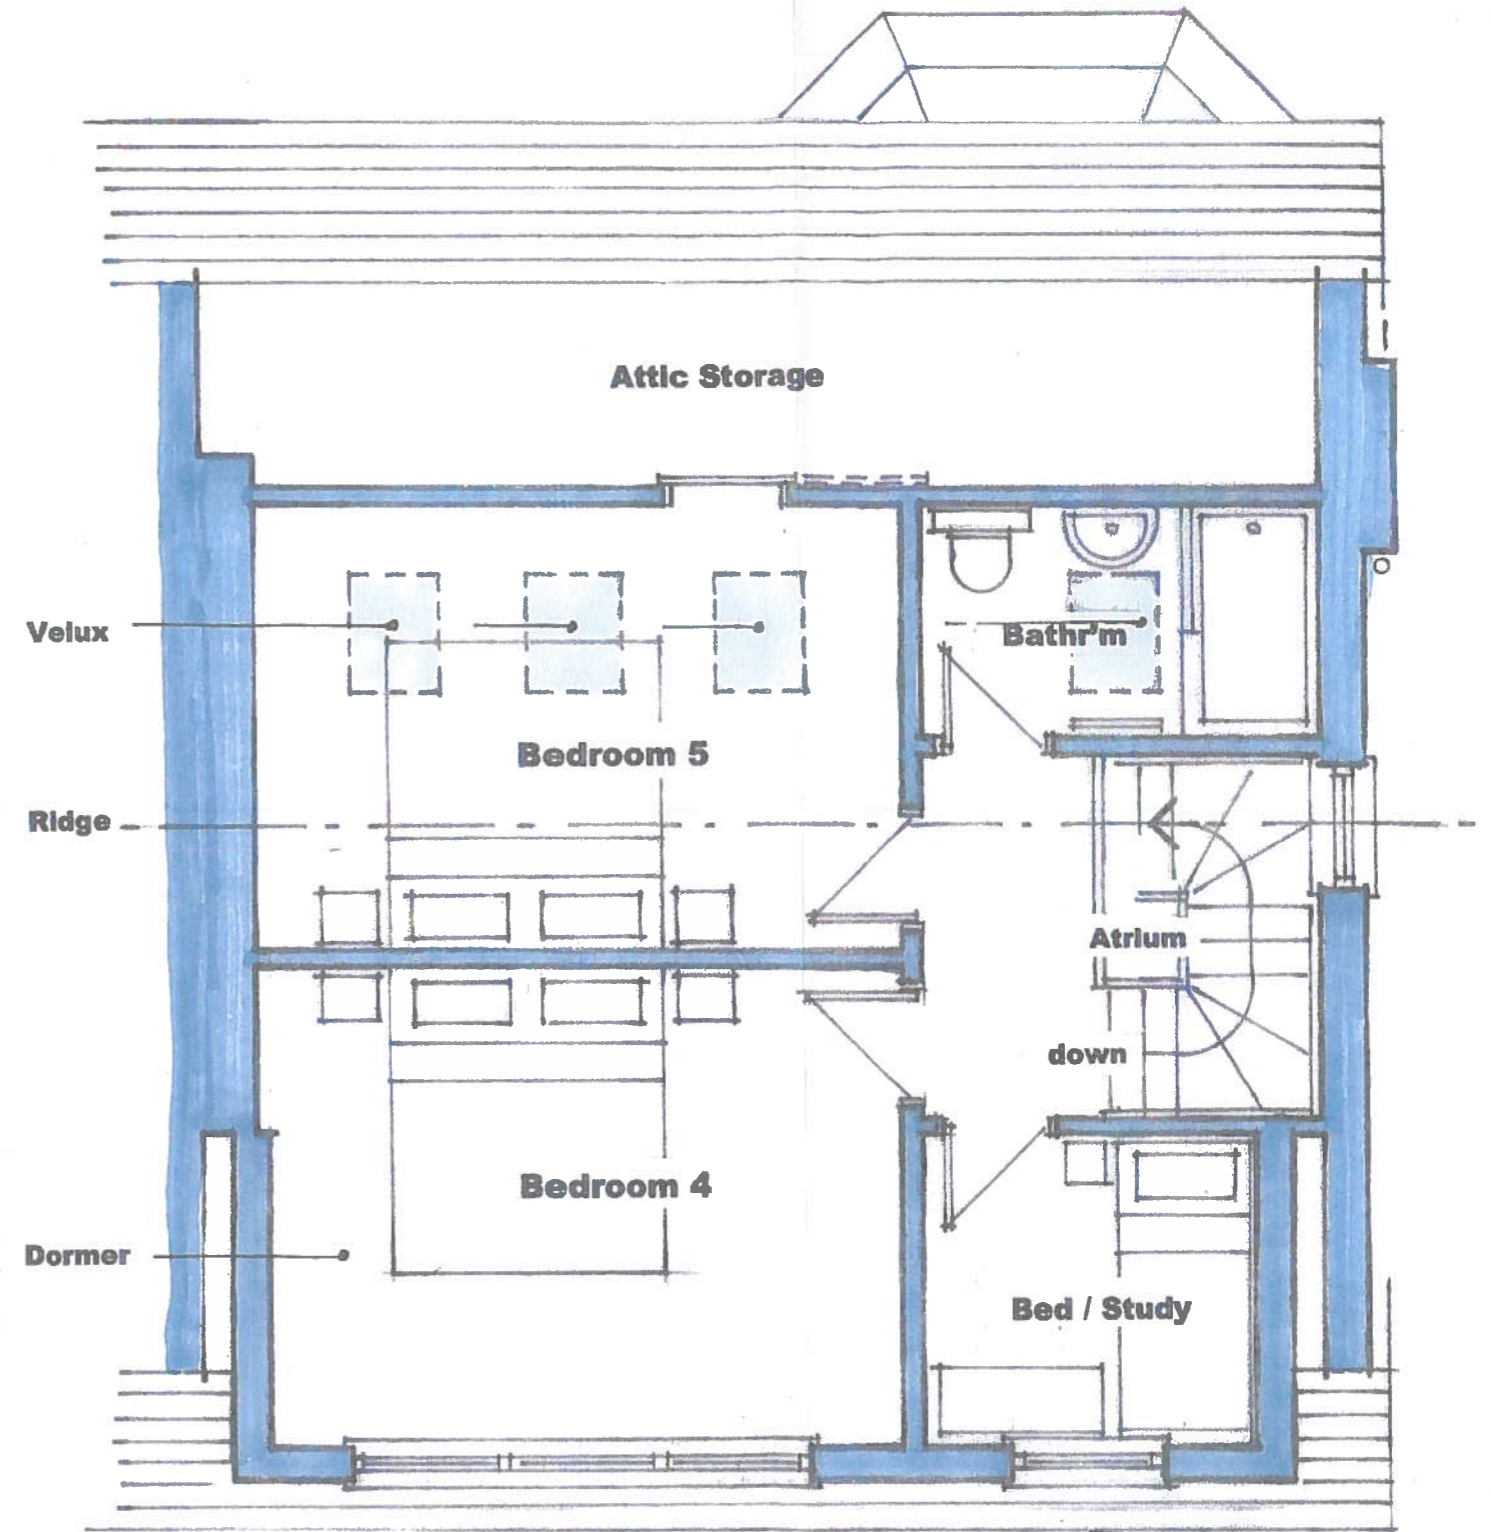

Proposed First Floor Plan

Scale 1:50 @ A3

David & Ruth Leggett

40 Millbrook Road, Dinas Powys, Vale of Glamorgan.

Proposed Attic Floor Plan

Scale 1:50 @ A3

RECEIVED
03 JAN 2018
17.12.21 - Dwg 03.
Generation
and Planning

180 0007 FUL

Aspace design

"creating space - design & project management"