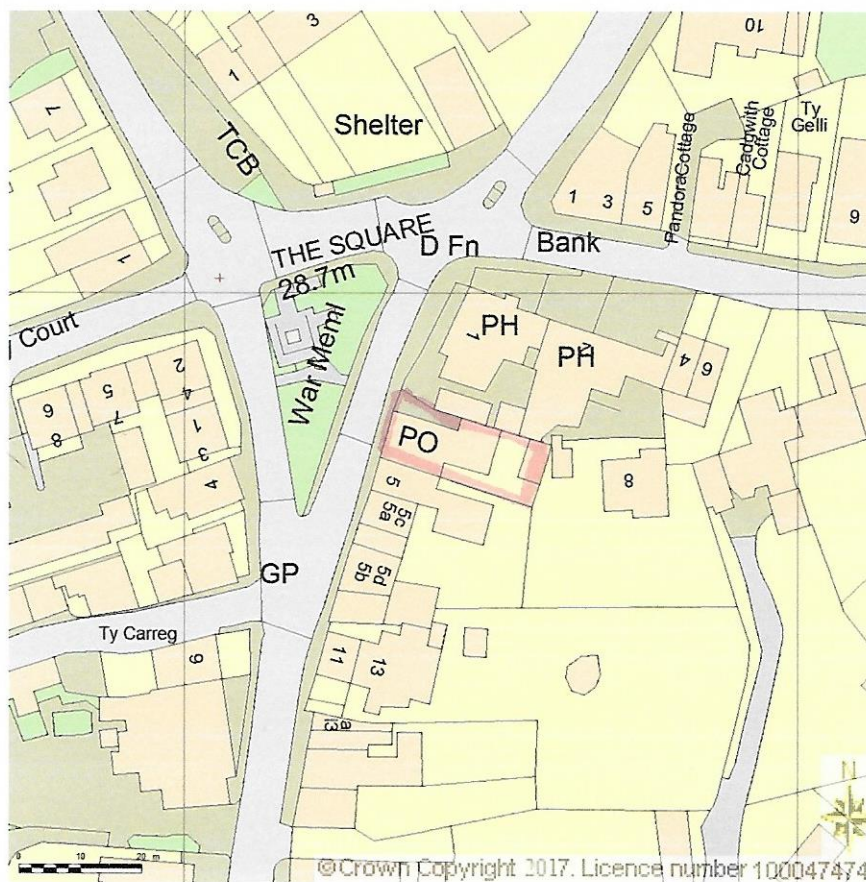

SITE LOCATION PLAN
AREA 2 HA
SCALE 1:1250 on A4
CENTRE COORDINATES: 315342, 171275

Supplied by Streetwise Maps Ltd
www.streetwise.net
Licence No: 100047474
07/12/2017 19:06