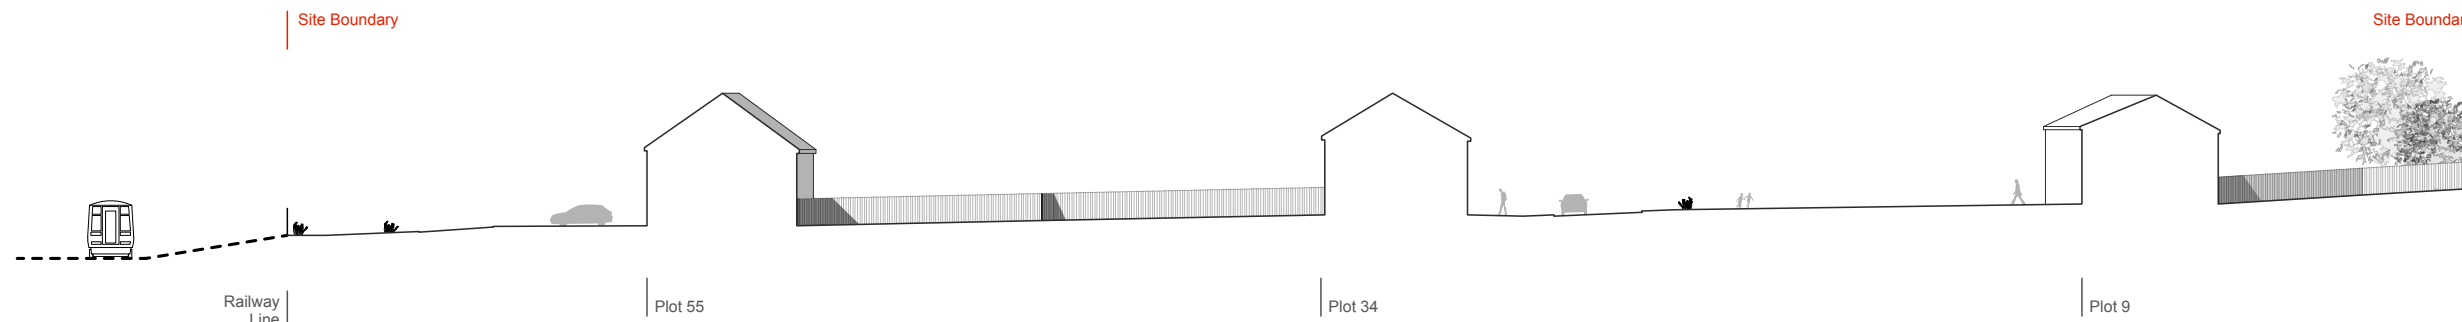

Section C - C

----- Topographic data unavailable
- indicative levels shown

Tree heights and types
indicative.

DRAWING TITLE

Indicative street scenes and
site section

PROJECT

Caeleon Road, Dinas Powys

CLIENT

Kier Living

SCALE

1:500@A3

DATE

July 2017

DRAWING NO.

5567/P/750

REV

A