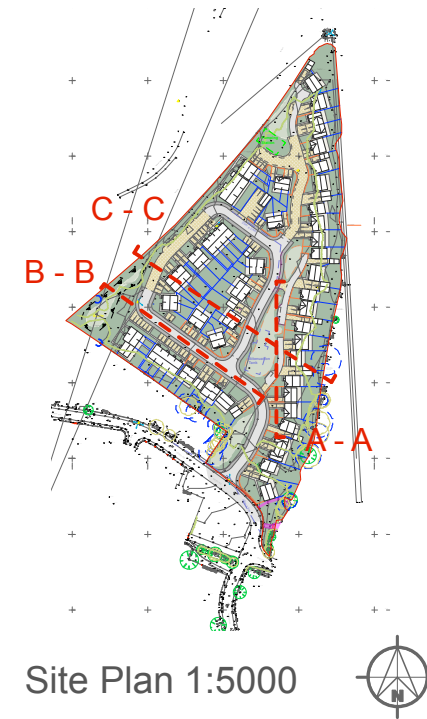

Site Plan 1:5000