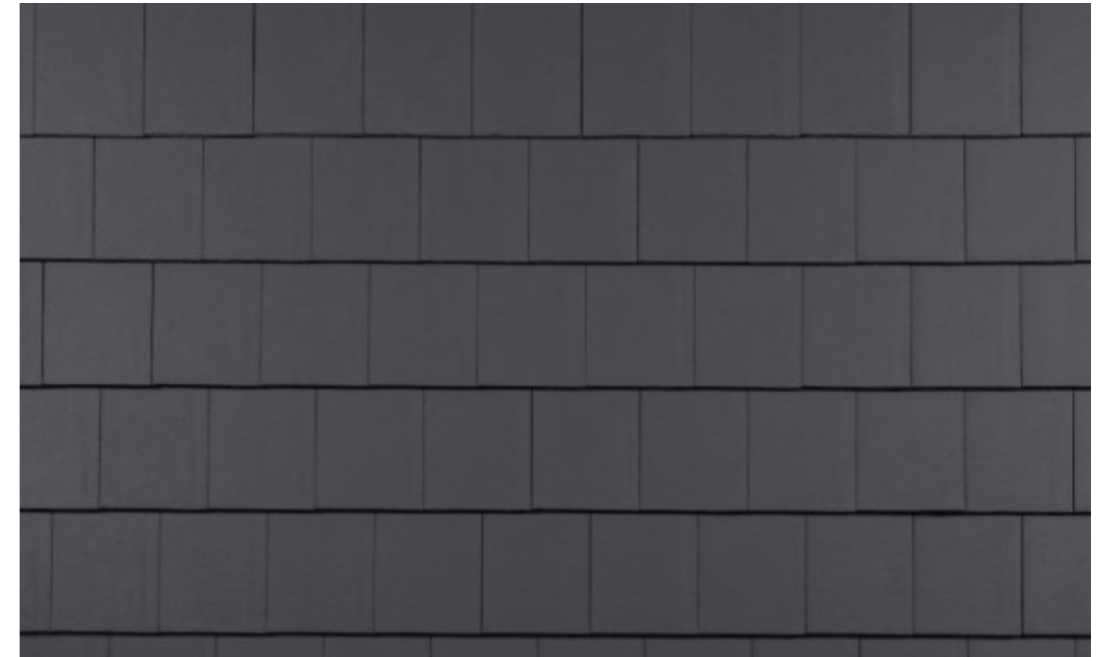

Weber Render - Ivory

Caldera Red Multi Gilt Stock Facing Brick

Forticrete SL8 - Slate Grey Roof Tile

Grampian Red Multi Gilt Stock Feature Brick

Windows - UPVC - RAL 7016 Anthracite grey outer White internal

Other Items

Rainwater Goods - Black UPVC round

Fascia and Soffit - Dark Grey 7016

Front External doors - Colour TBC