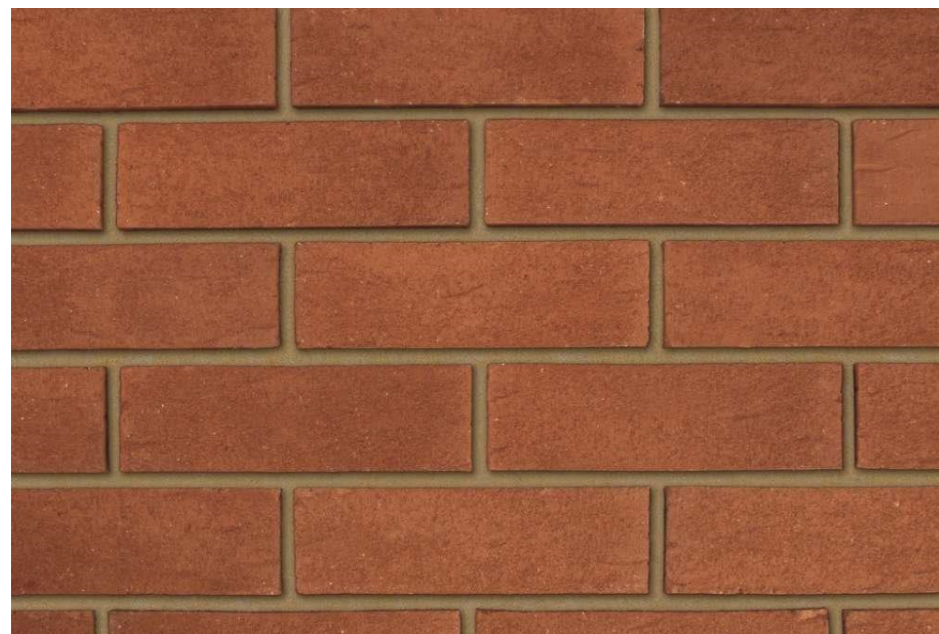

Weber Render - Ivory

Caldera Red Multi Gilt Stock Facing Brick

Forticrete SL8 - Slate Grey Roof Tile

Grampian Red Multi Gilt Stock Feature Brick

Windows - UPVC - RAL 7016 Anthracite grey outer White internal

Other Items

Rainwater Goods - Black UPVC round

Fascia and Soffit - Dark Grey 7016

Front External doors - Colour TBC