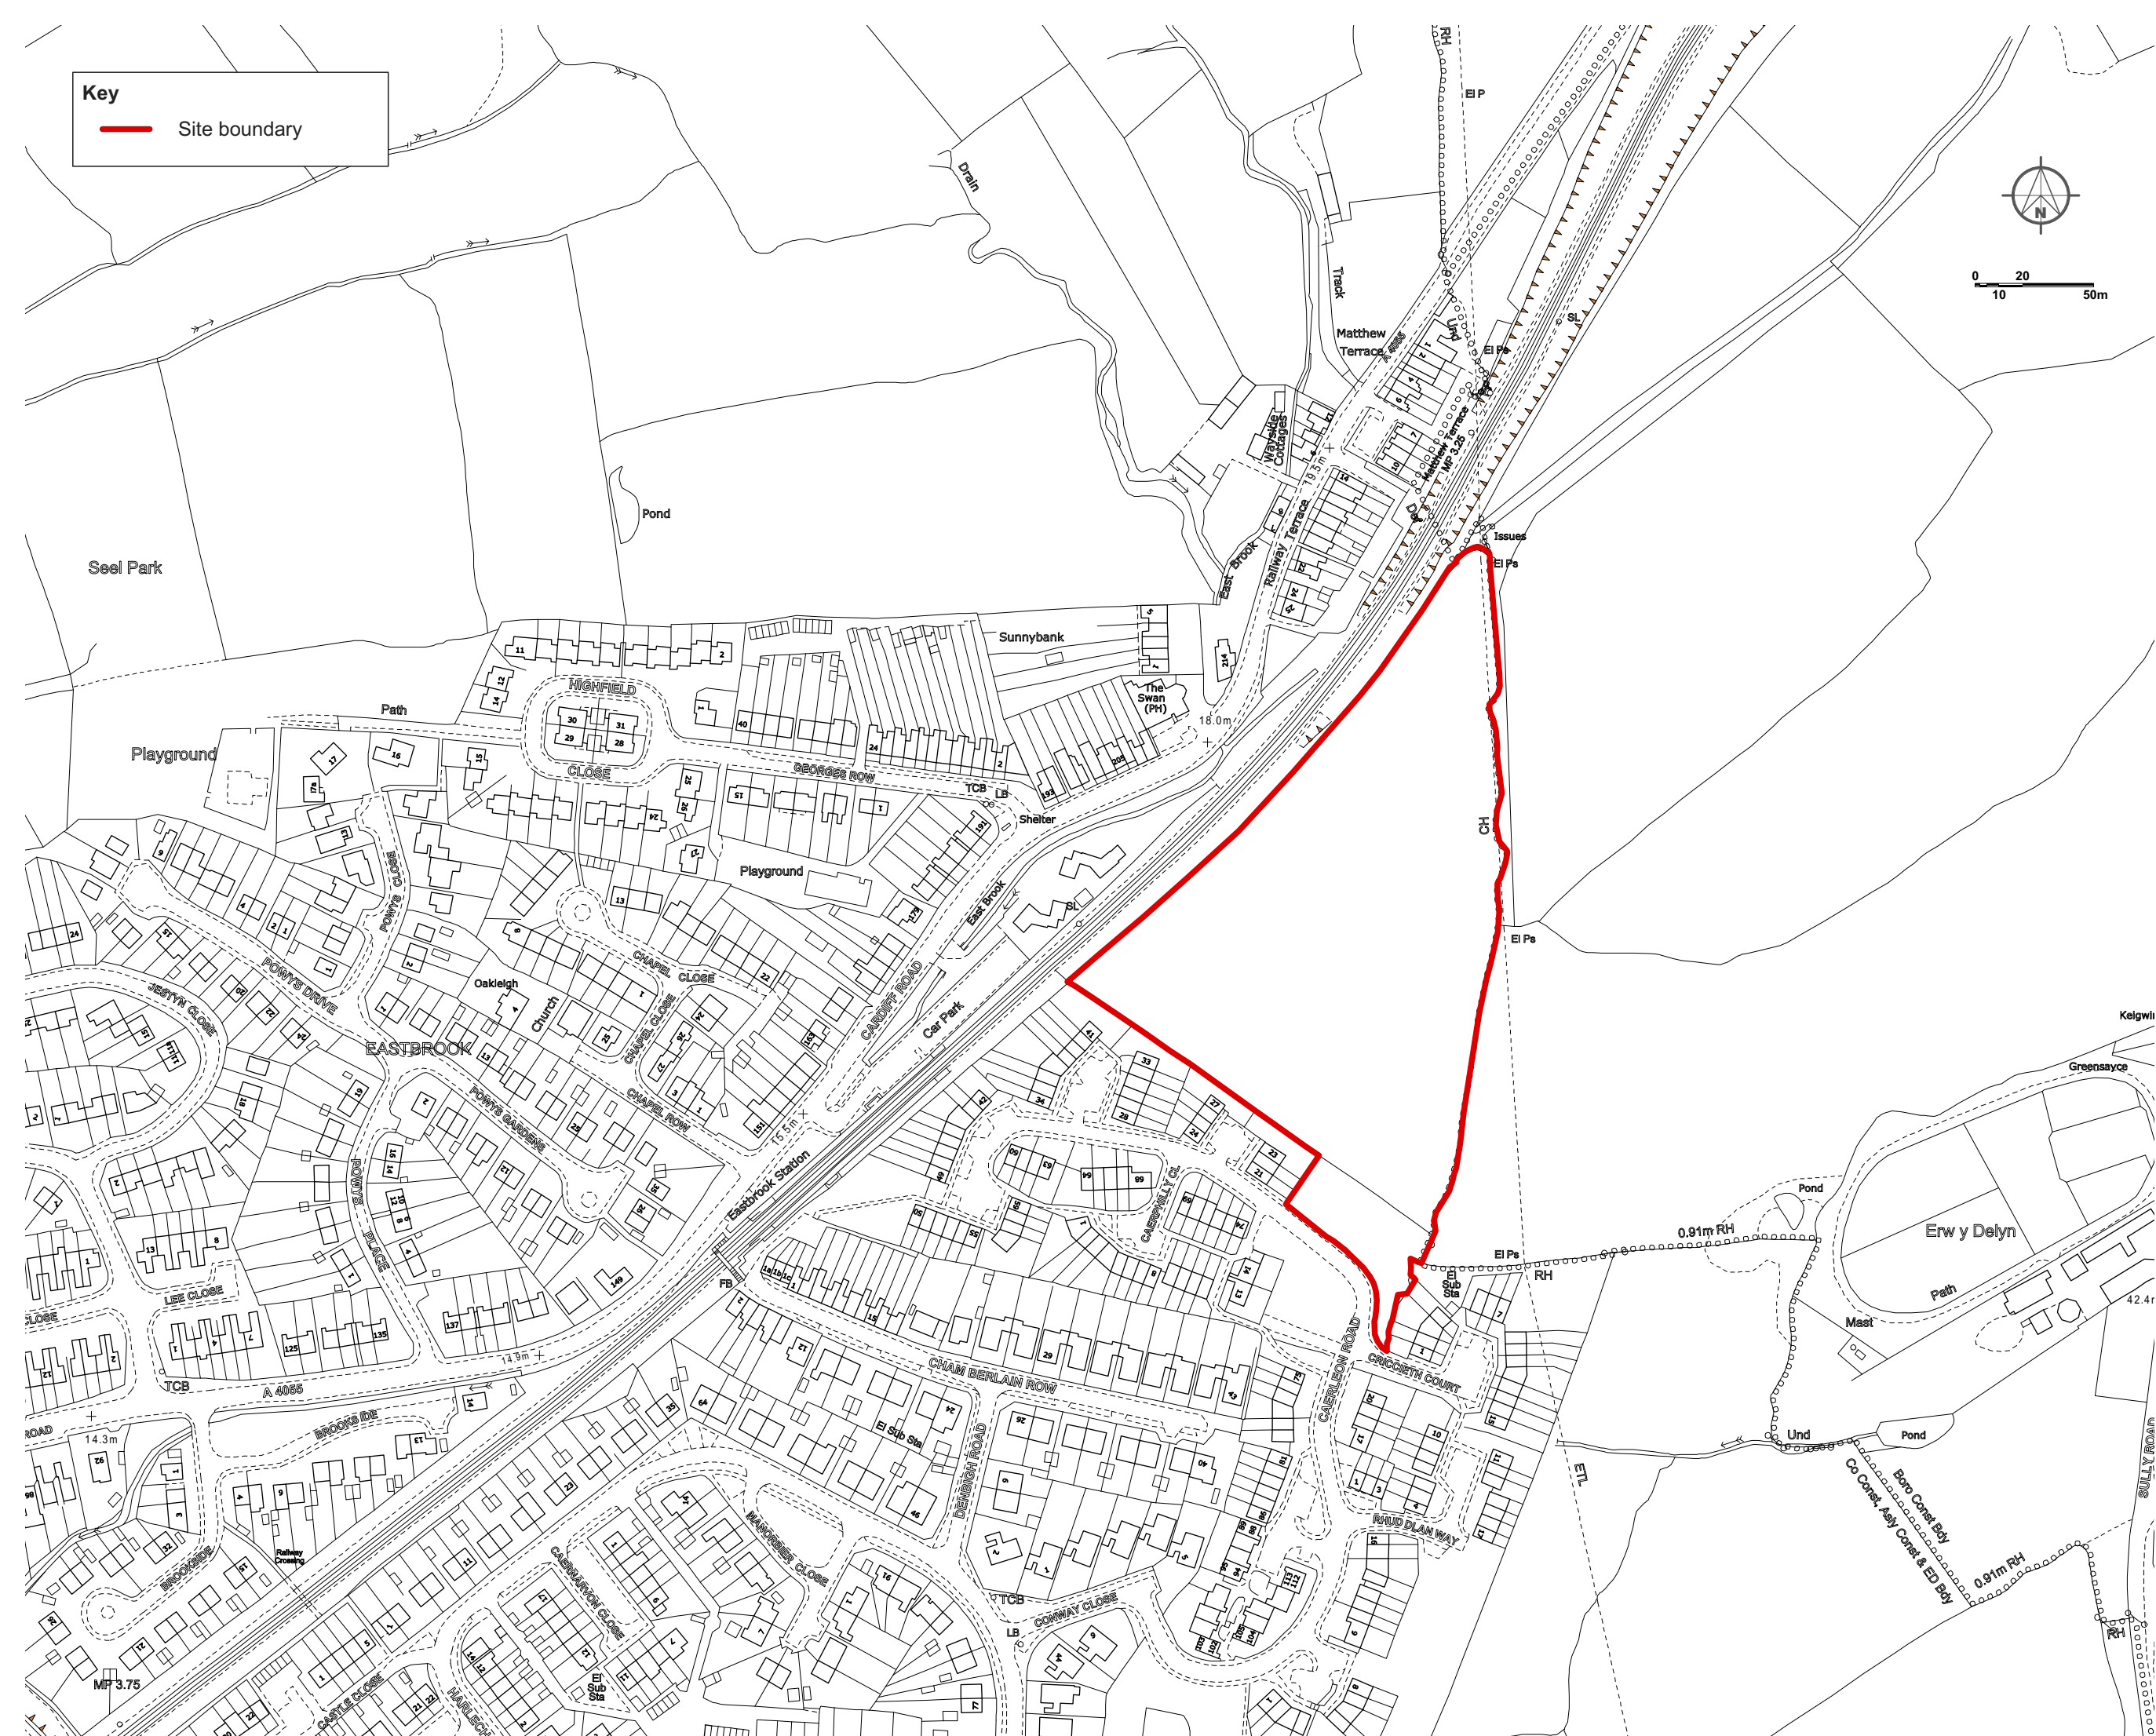

NOTES

REVISIONS

REV: DATE - DRAWN - CHECKED: NOTES
-: 23.01.17 - DC - RJF:
Drawing created.

Key

Site boundary

DRAWING TITLE

Site Location Plan

PROJECT

Caerleon Road, Dinas Powys

CLIENT

Kier Living

SCALE

1:1250@A3

DATE

Jan 2017

DRAWING NO.

REV

5567/P/01

-