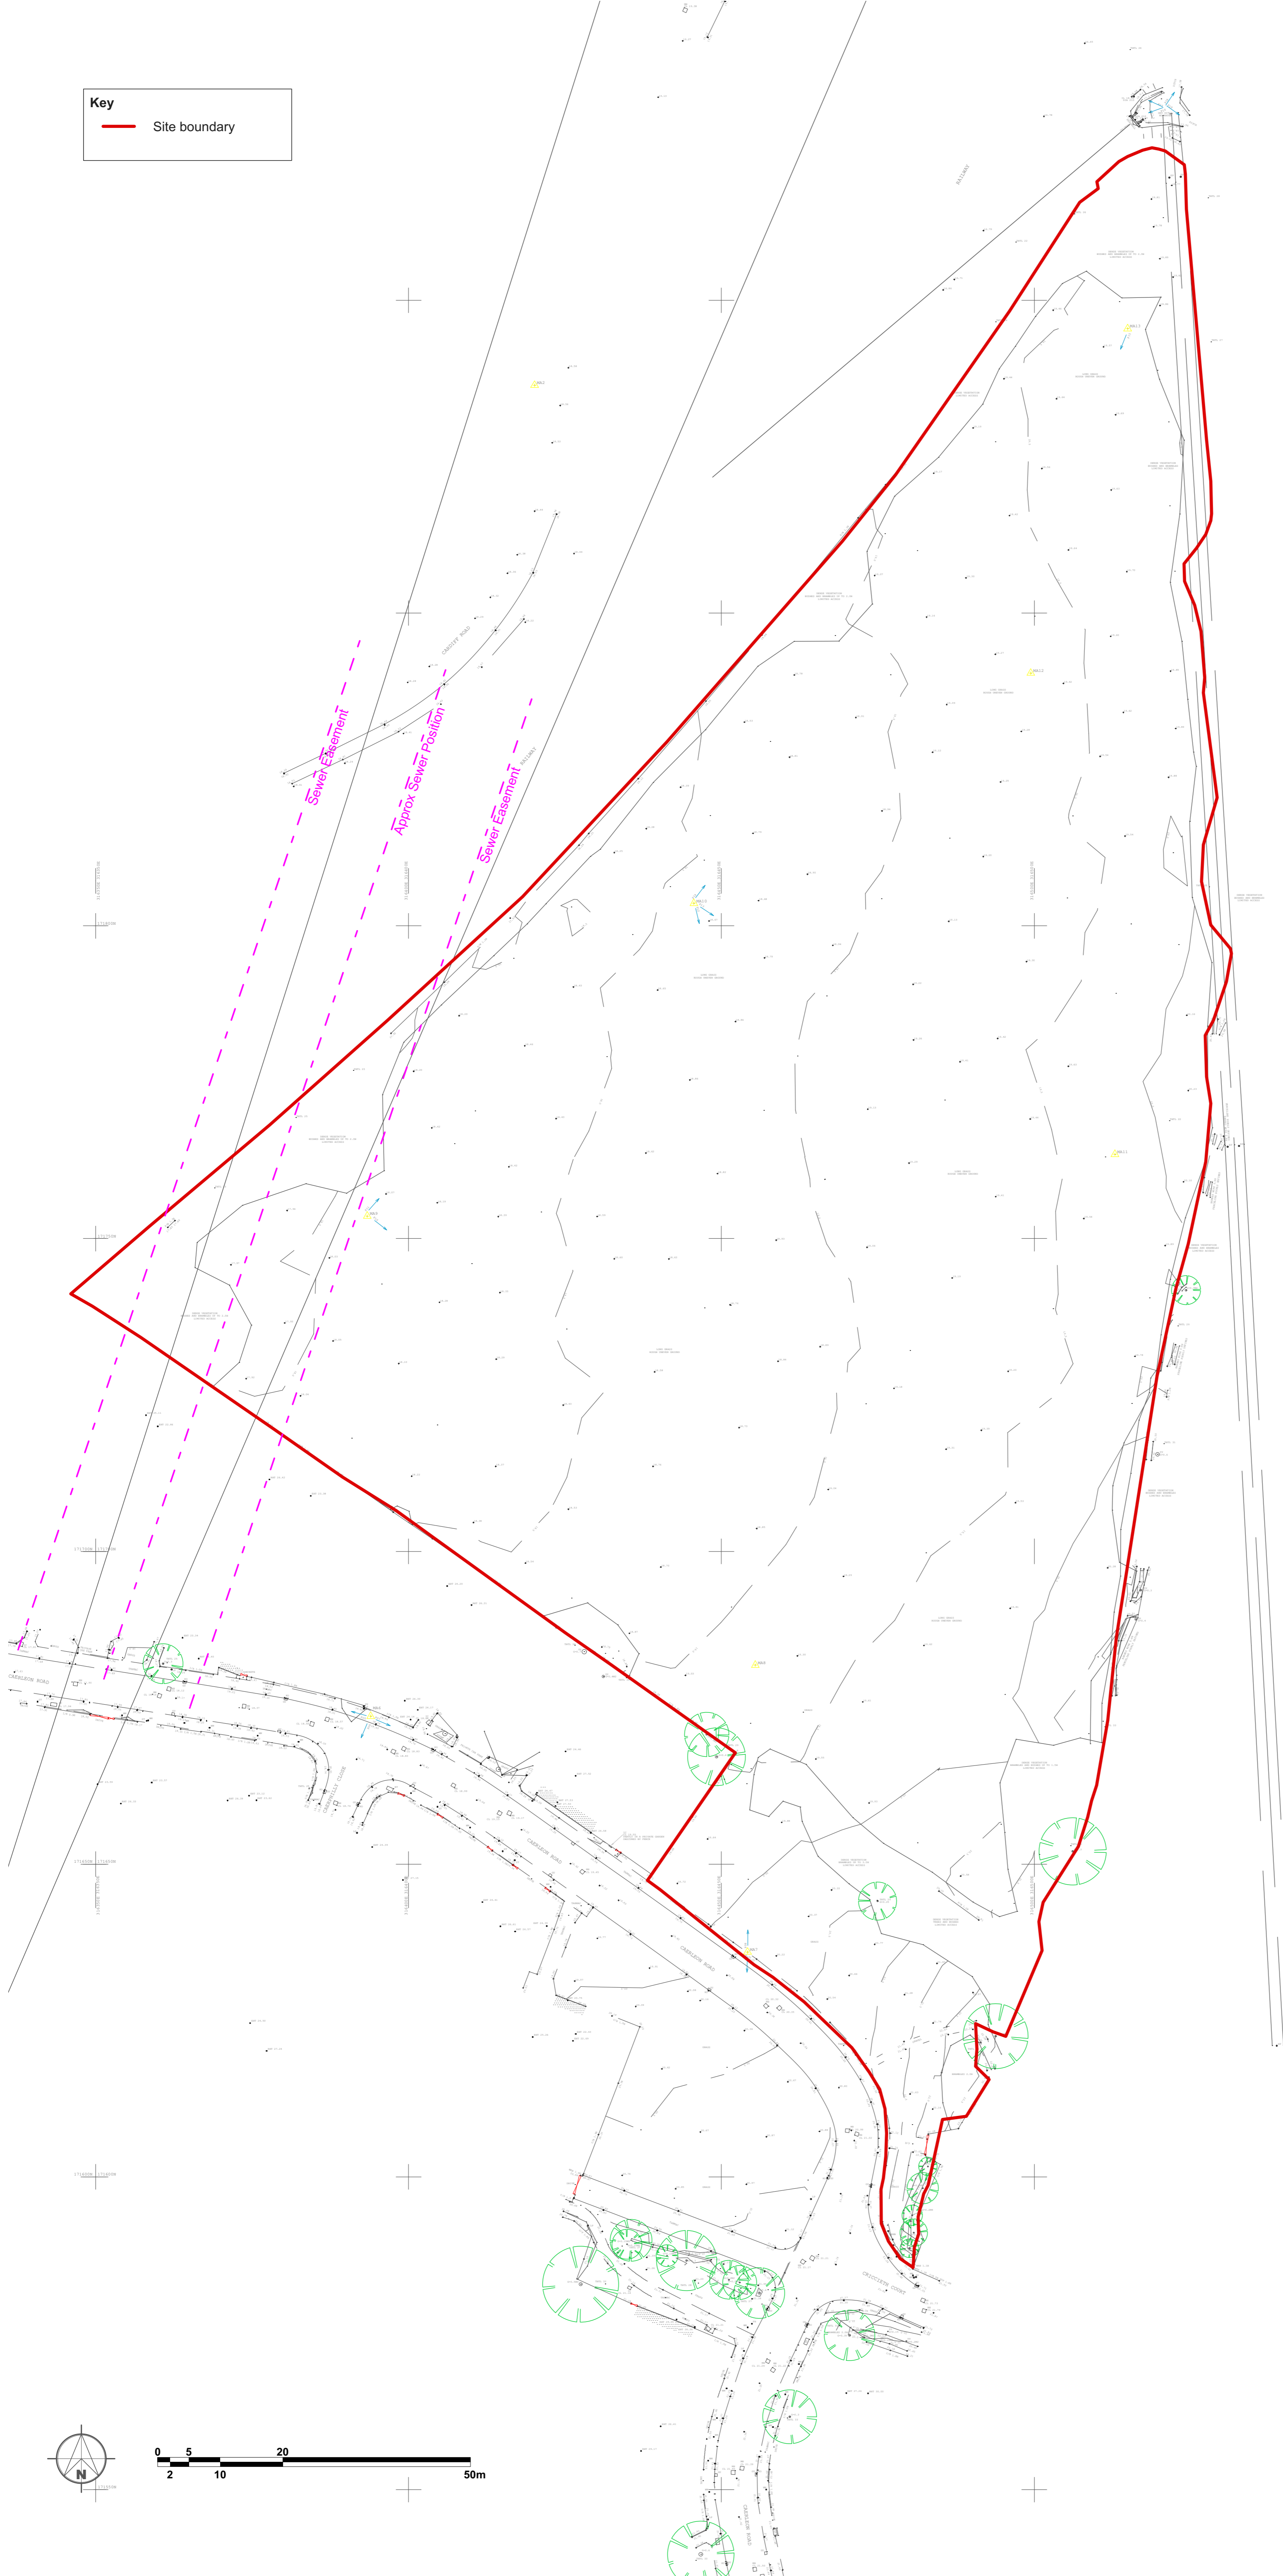

Key
Site boundary

www.quattrodesign.co.uk

NOTES

REVISIONS

REV: DATE - DRAWN - CHECKED: NOTES

-: 07.07.17 - DC - CC:
Drawing created.

DRAWING TITLE

Existing Site Plan

PROJECT

Caerleon Road, Dinas Powys

CLIENT

Kier Living

SCALE

1:500@A1

DATE

1:1000@A3
July 2017

DRAWING NO.

5567/P/05

REV

-

Matthews Warehouse, High Orchard Street
Gloucester Quays, GL2 5QY T: (01452) 424234