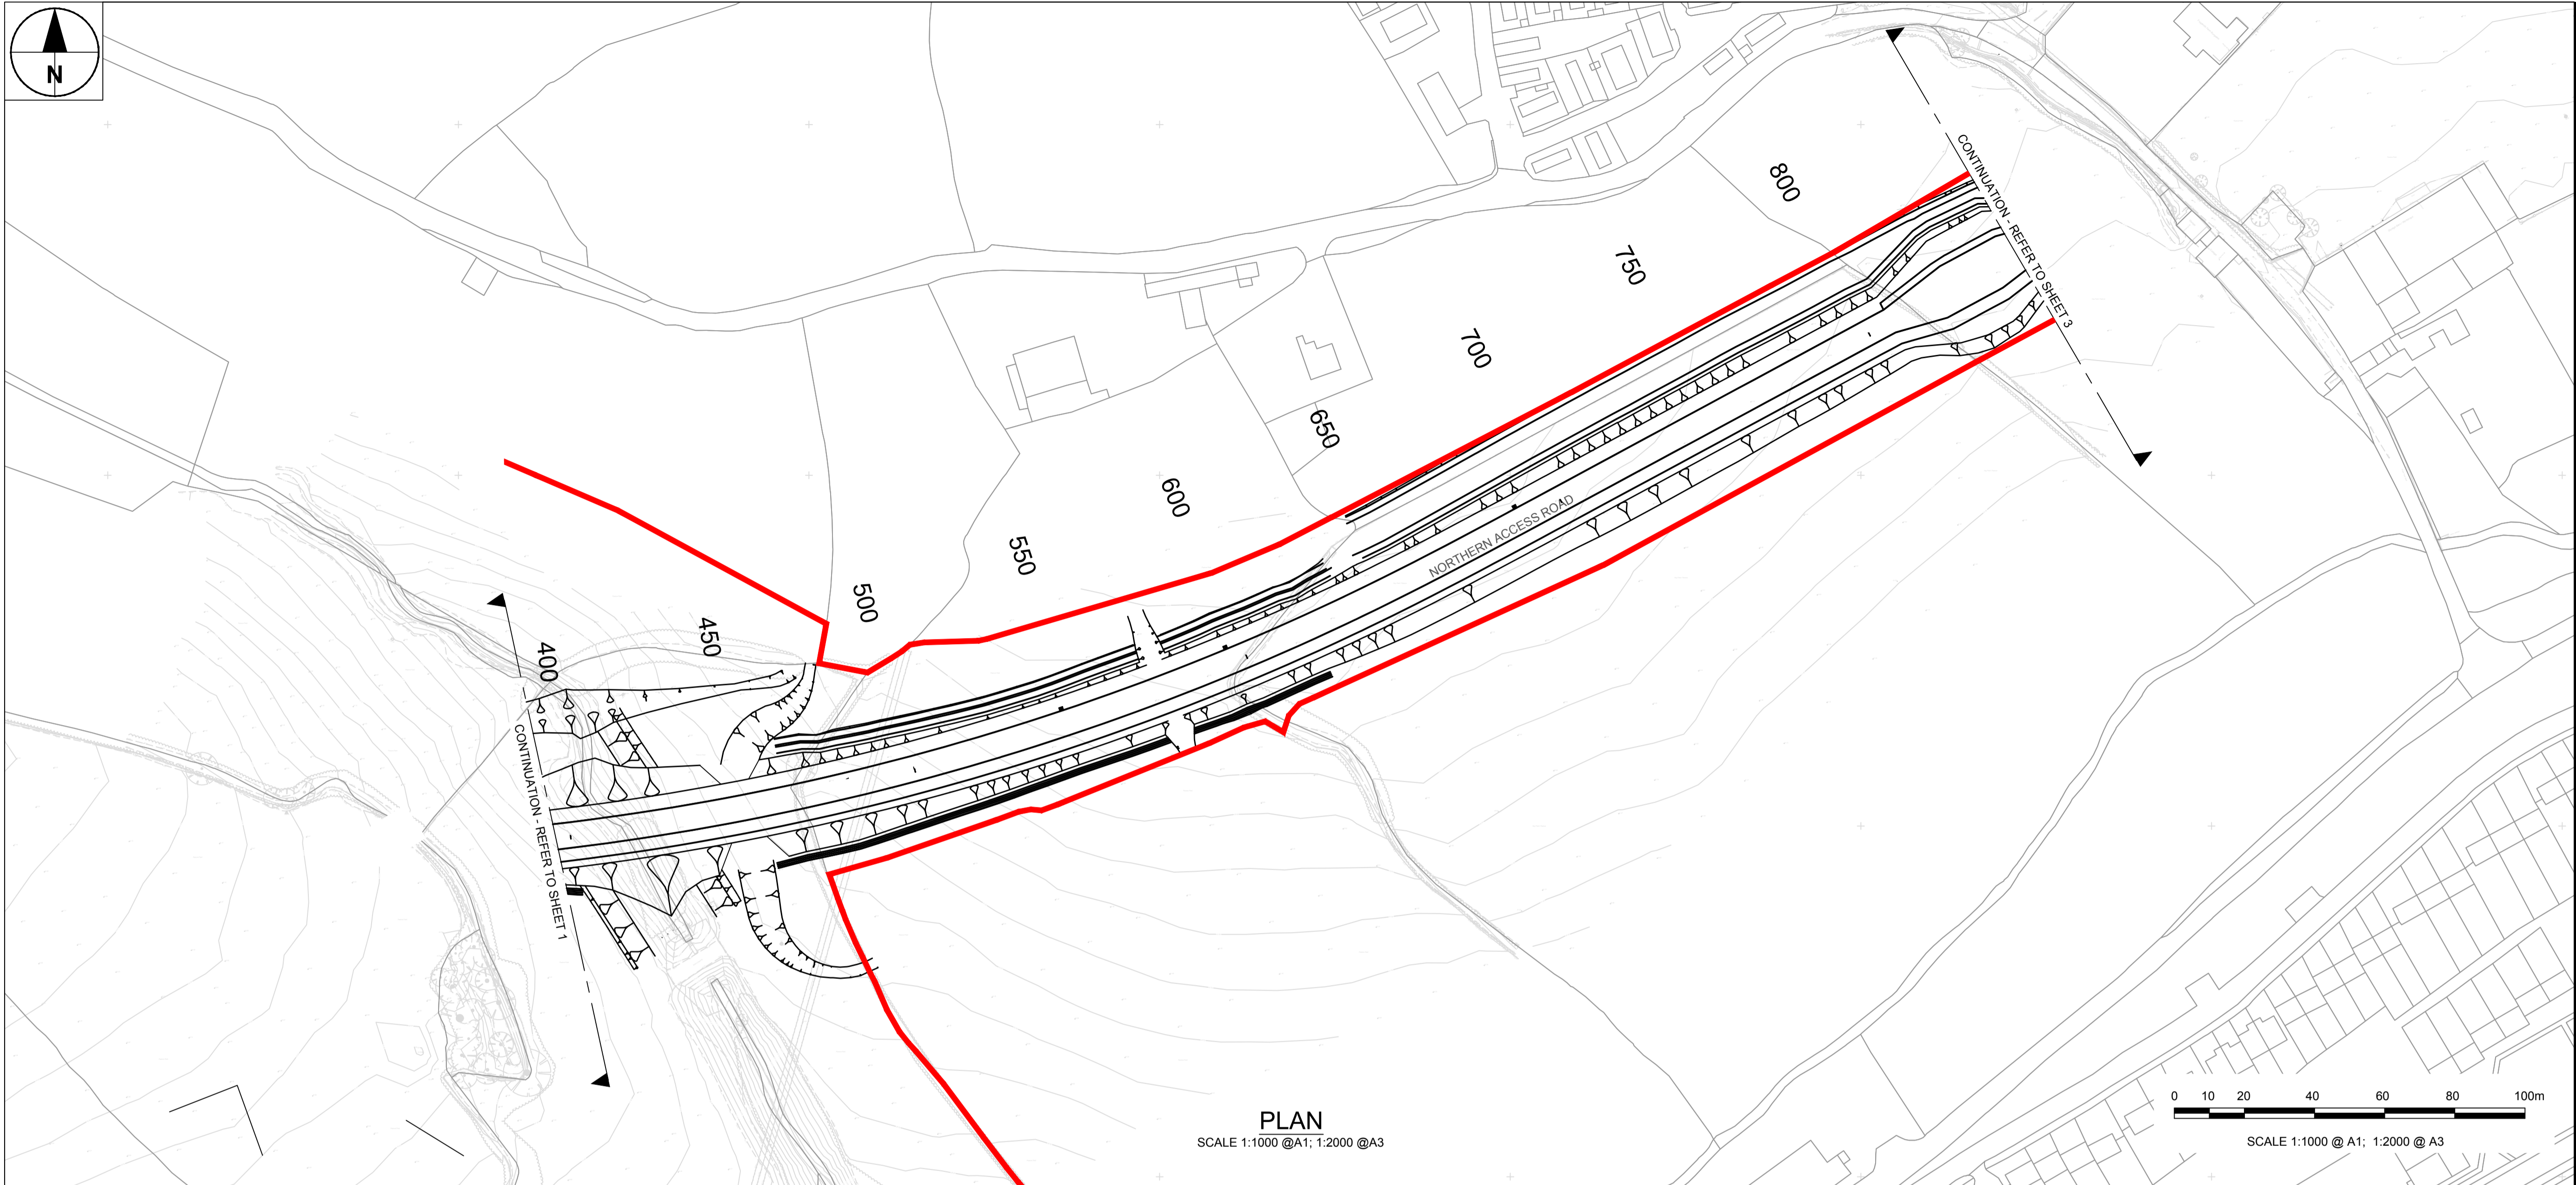

Project Management File: Designer: RG Checked: RM Approved: RM

File: P:\MCD\1\PROJECTS\HIGHWAYS - ST ATHAN\B EXECUTIONS\DOCUMENTS\CAD\01 WORKING\DRAWINGS\6600 - EARTHWORKS\6600\48-SHT-30-000-CT-0602_065.DWG Last saved by: SHORTEE Last Printed: 2017/05/24

Level Datum = 31.000