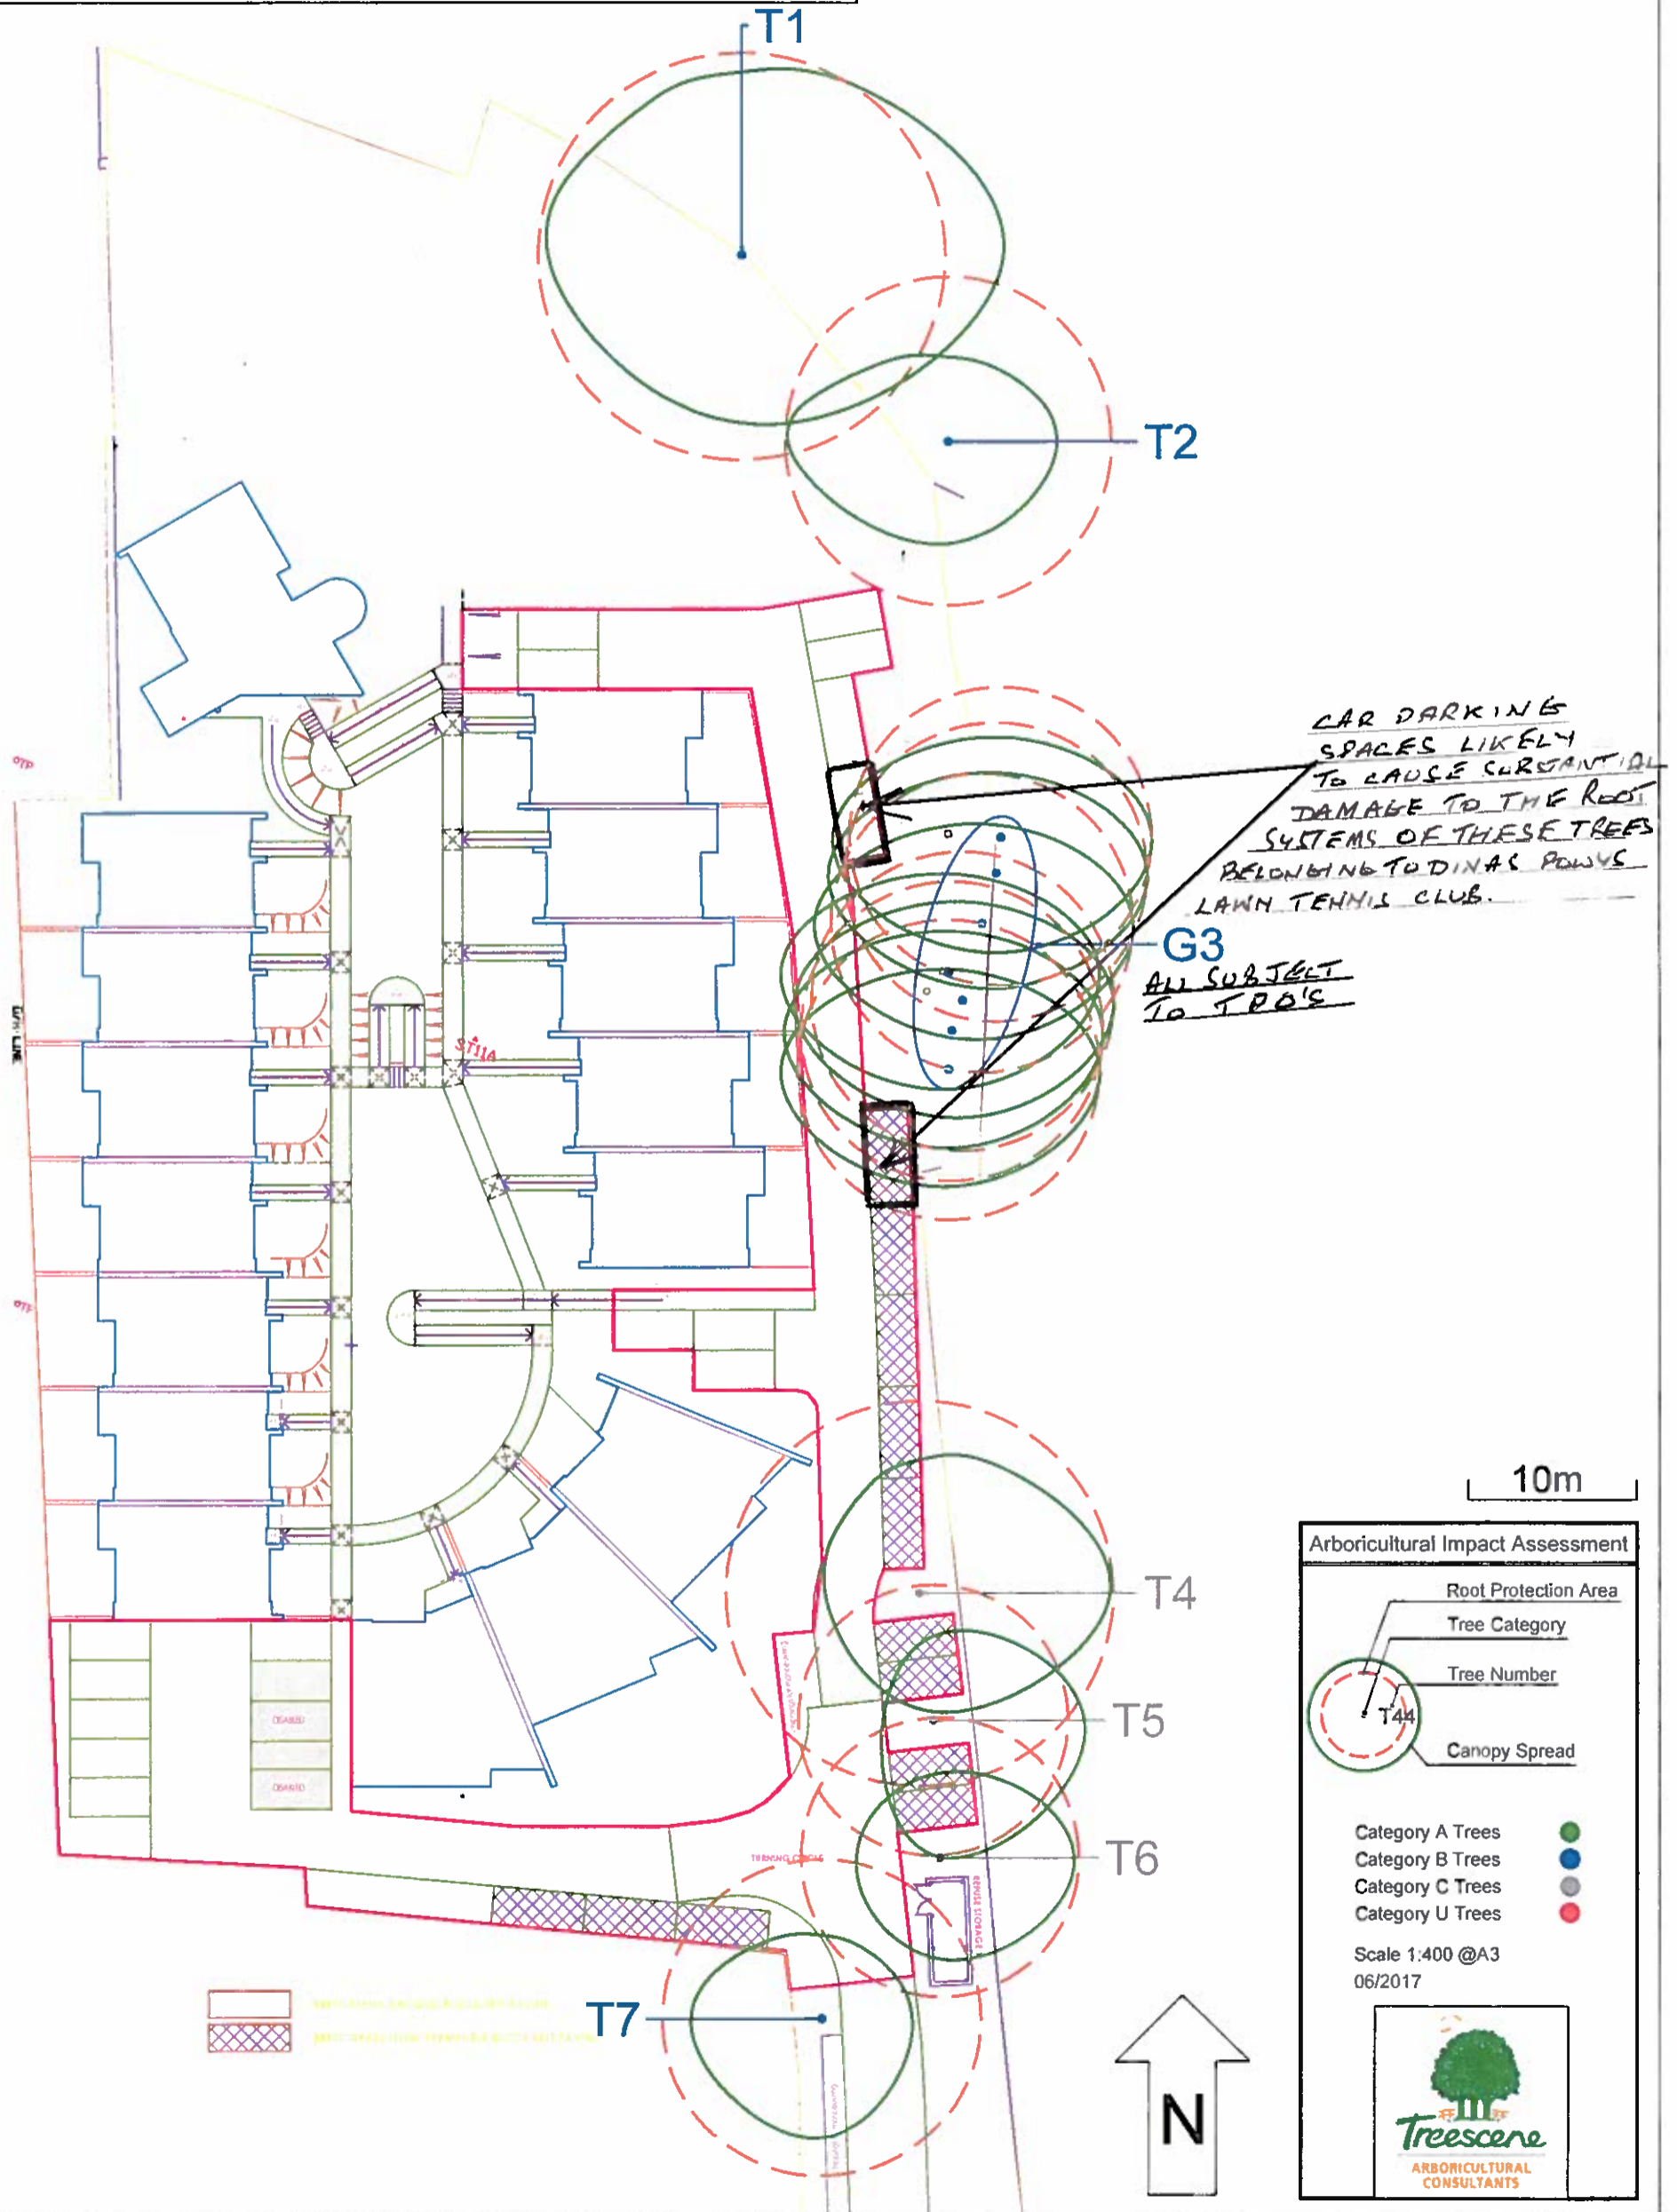

Revised Parking Bryneithin, Dinas Powys

Arboricultural Impact Assessment

CAR PARKING SPACES LIKELY TO CAUSE SUBSTANTIAL DAMAGE TO THE ROOT SYSTEMS OF THESE TREES BELONGING TO DINAS POWYS LAWN TENNIS CLUB.

G3
ALL SUBJECT TO TPO'S

10m

Arboricultural Impact Assessment

- Root Protection Area
- Tree Category
- Tree Number
- Canopy Spread

Category A Trees ●
 Category B Trees ●
 Category C Trees ●
 Category U Trees ●

Scale 1:400 @A3
06/2017