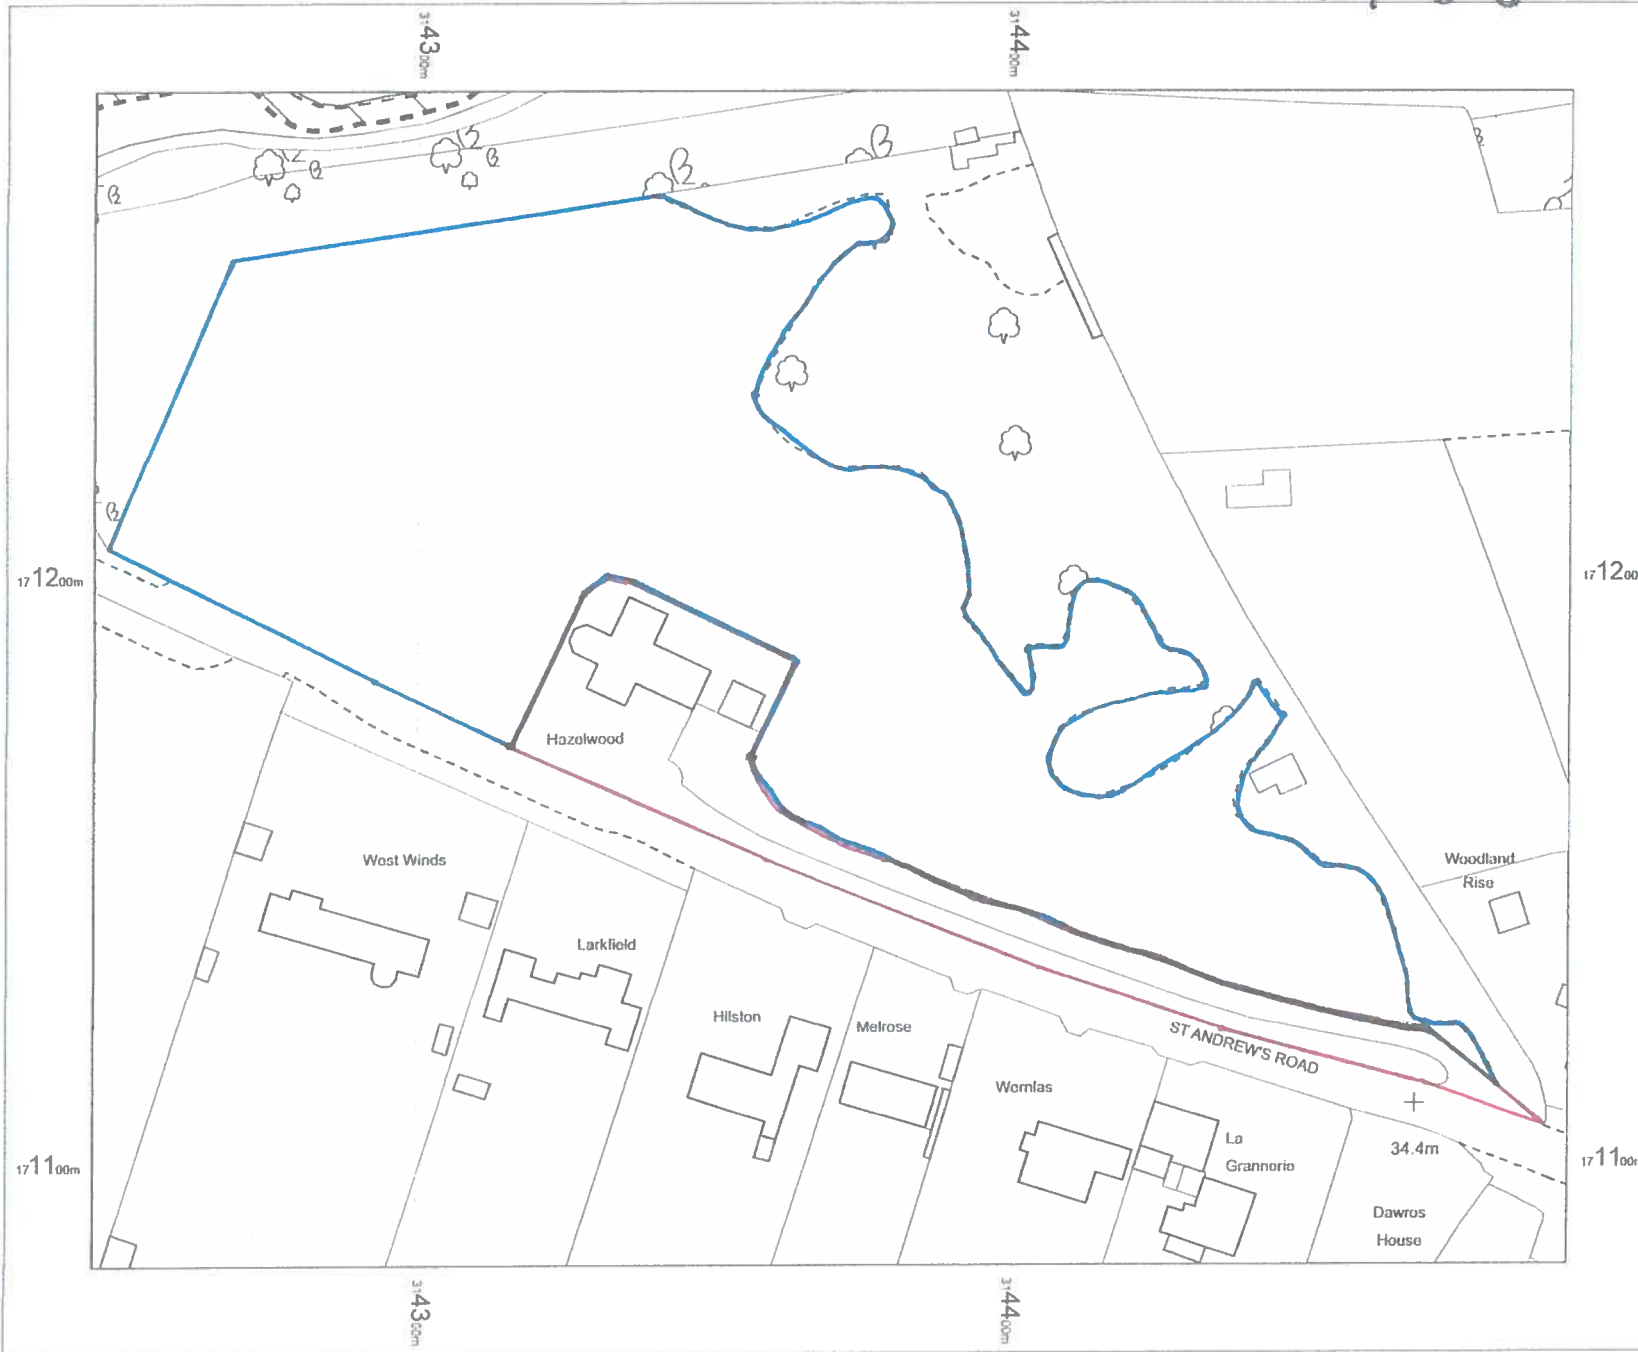

# Hazelwood, Dinas Powys

1700469 FUL

Hazelwood  
St Andrews Road  
Dinas Powys  
Cardiff  
CF64 4AT

RECEIVED  
8 MAY 2017  
Regeneration  
and Planning

OS MasterMap 1250/2500/10000  
scale  
26 July 2016, ID: BW1-00548132  
maps.blackwell.co.uk

1:1250 scale print at A4, Centre:  
314370 E, 171184 N

©Crown Copyright and database  
rights 2016 OS 100019980

**BLACKWELL'S**  
www.blackwellmapping.co.uk

TEL: 0113 245 2623  
comments@maps.blackwell.co.uk