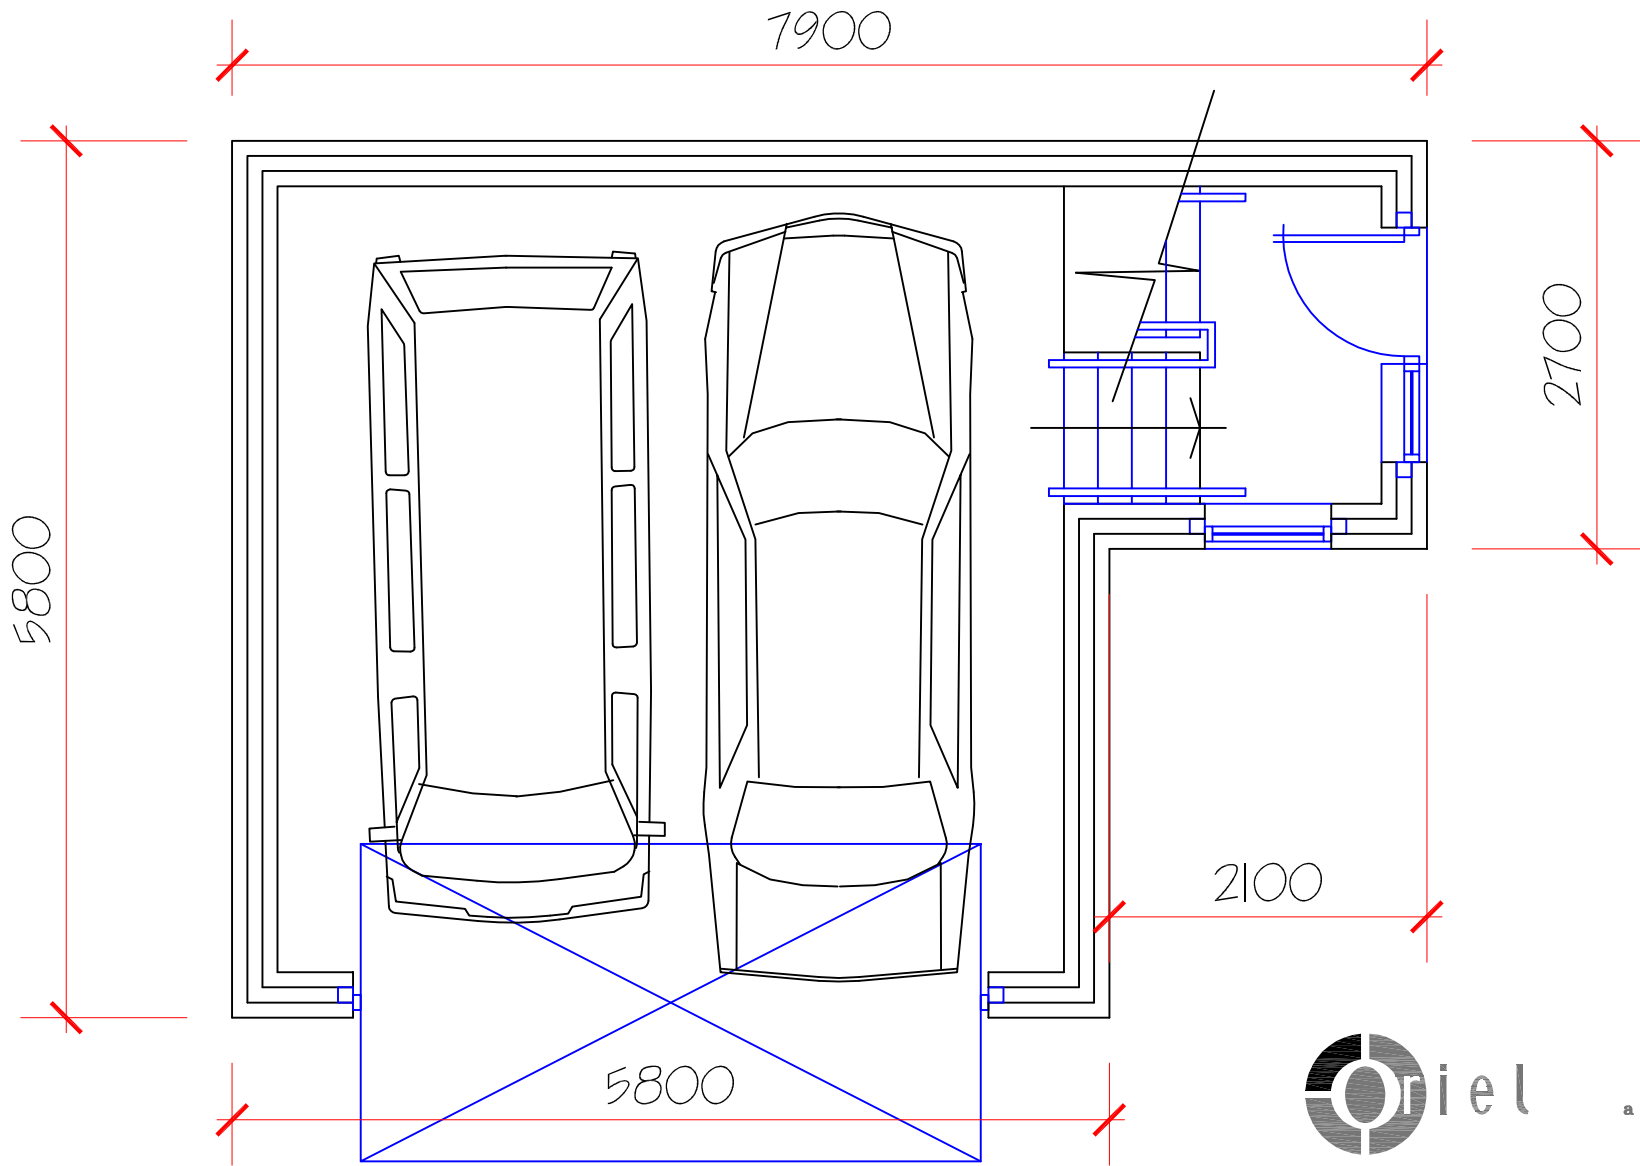

FIRST FLOOR LEVEL STUDIO

GROUND FLOOR LEVEL DOUBLE GARAGE

Chartered Architects  
Project Managers  
Residential Specialists

**ORIEL DESIGN LIMITED**  
Ty Cefn, Rectory Road, Cardiff, CF5 1QL  
tel: 029 2038 8663 email: info@orielarchitects.co.uk

**PROPOSED DETACHED GARAGE**  
**WESTRA FACH, DINAS POWYS**  
**for MR & MRS CURRAN**

**PROPOSED FLOOR PLANS**

Drg No. 0552/55 Rev: A | Scale: 1/50@A3 | Date: Apr 2017

DO NOT SCALE THIS DRAWING IS COPYRIGHT