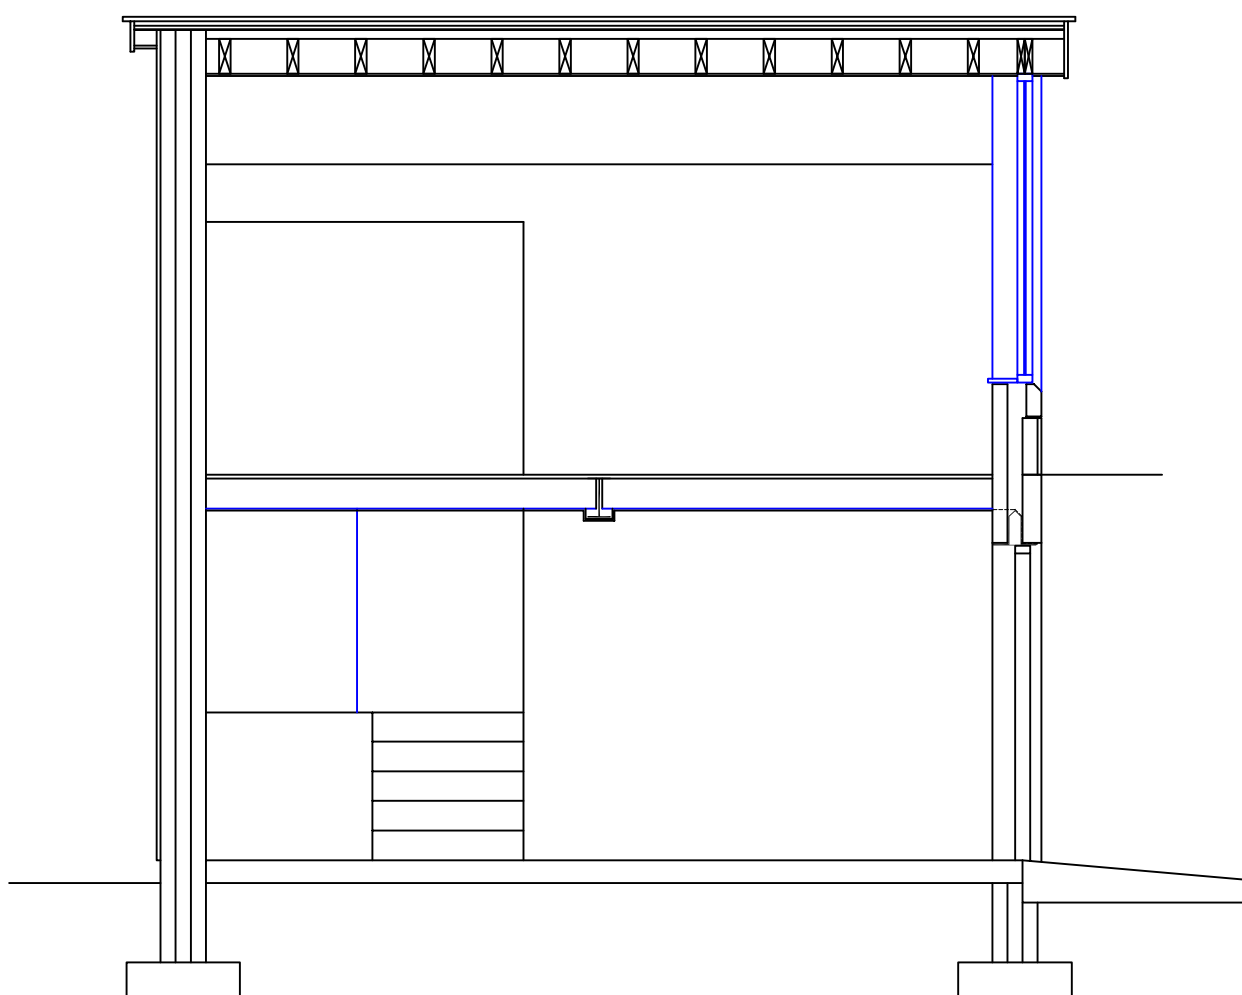

PROPOSED SECTION

Chartered Architects
Project Managers
Residential Specialists

ORIEL DESIGN LIMITED
Ty Cefn, Rectory Road, Cardiff, CF5 1QL
tel: 029 2038 8663 email: info@orielarchitects.co.uk

PROPOSED DETACHED GARAGE
WESTRA FACH, DINAS POWYS
for MR & MRS CURRAN

PROP. SECTIONS.

Drg No. 0552/58 | Rev: | Scale: 1/50@A3 | Date: Apr 2017

DO NOT SCALE THIS DRAWING IS COPYRIGHT