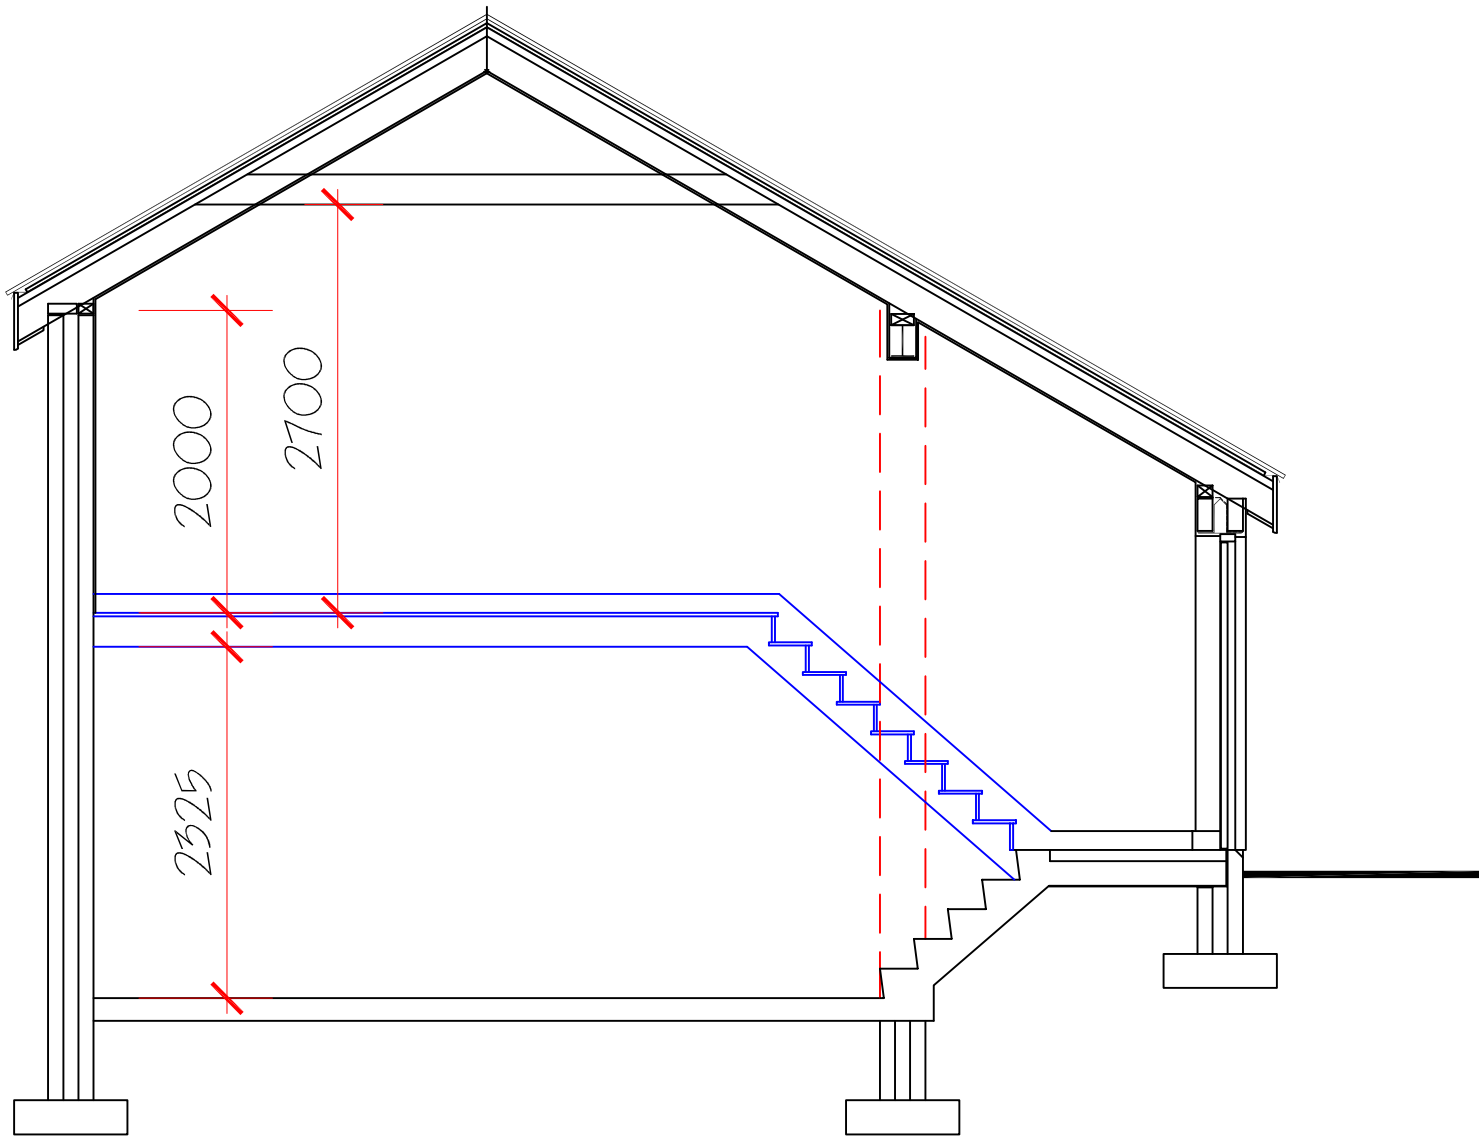

REVISIONS

Rev:

PROPOSED SECTION