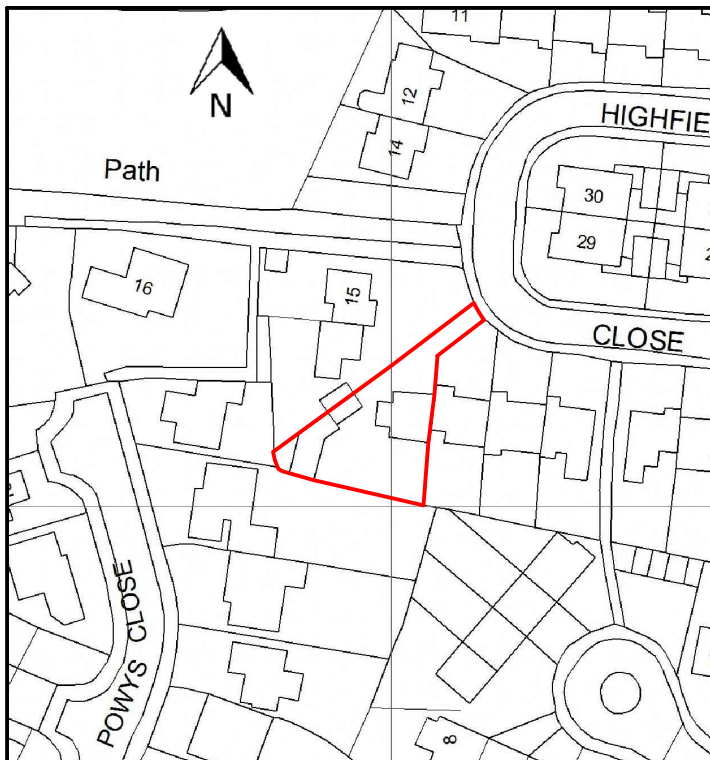

Block Plan

Location Plan

© 17 Highfield Close  
 Dinas Powys  
 Vale of Glamorgan

LOCATION PLAN

Scale: 1:1250 1:500@A4

Date: April 2017

17HC/17/02

Revisions: