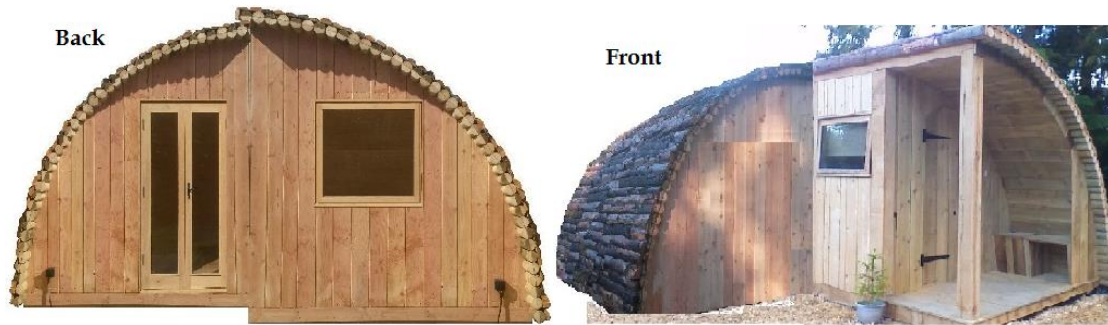

The Bedw

The Bedw (Birch) is a 4 person glamping pod which is made up using a moduLog micro and moduLog mini linked together face to face offset. This configuration creates a lounge area and kitchen area which turn into sleeping areas at night. Bunk beds can be built in if required.

It has a covered porch area and glazed French doors leading onto an outdoor decked area with a double glazed oak window. As with all moduLog pods and garden rooms the Bedw is fully insulated and weather proof for all season use.

This design can easily accommodate a log burning stove or electric heater if required and there are different cladding and window options available to make it your own.

The porch is an ideal covered area for dirty footwear and coats.