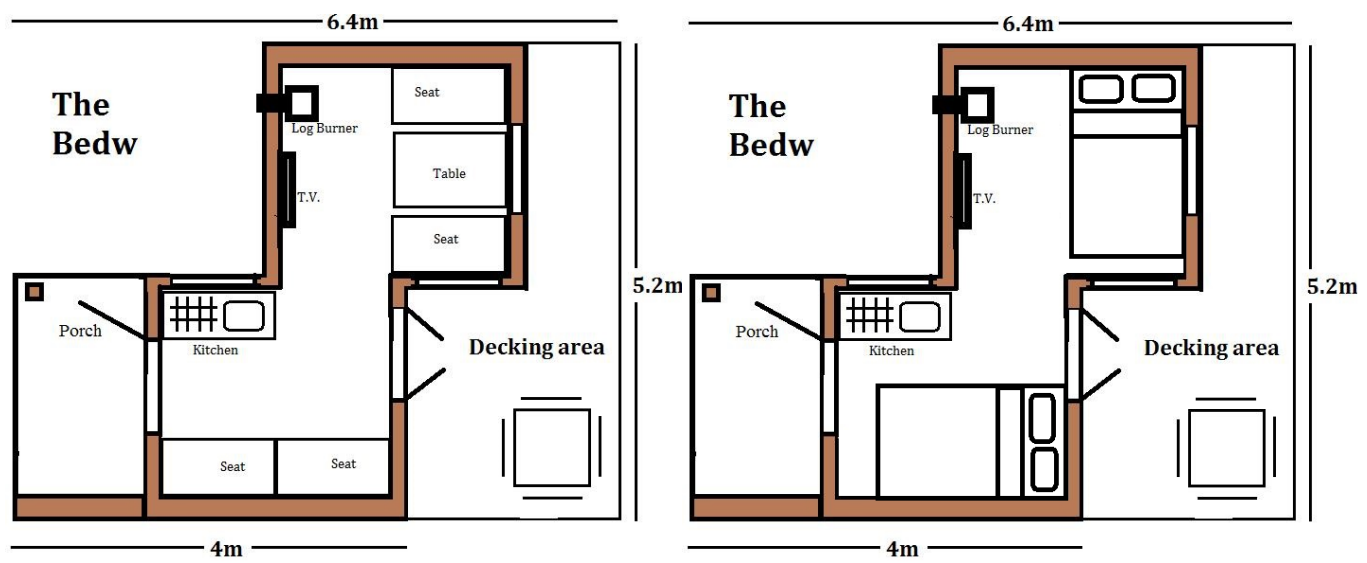

The Bedw

The Bedw (Birch) is a 4 person glamping pod which is made up using a moduLog micro and moduLog mini linked together face to face offset. This configuration creates a lounge area and kitchen area which turn into sleeping areas at night. Bunk beds can be built in if required.

It has a covered porch area and glazed French doors leading onto an outdoor decked area with a double glazed oak window. As with all moduLog pods and garden rooms the Bedw is fully insulated and weather proof for all season use.

This design can easily accommodate a log burning stove or electric heater if required and there are different cladding and window options available to make it your own.

The porch is an ideal covered area for dirty footwear and coats.

Each Bedw comes complete with decking area.

From £10,260.00 +vat (not including furniture)