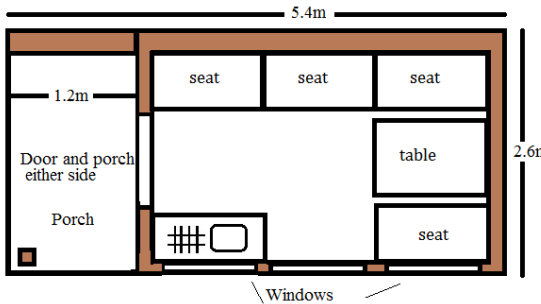

ModuLog mawr

4 berth Glamping pod

The moduLog Mawr is a moduLog made up of 3 modules plus a covered porch. There are many different designs possible using the 4 different moduLog modules.

Each moduLog Mawr pod has an internal space of approx. 3.66m x 2.2m or 8m³ which will **sleep 4 adults with ease**.

All windows and doors are handmade oak with 24mm double glazing and can come complete with furniture. The floor has hard wearing oak flooring and the walls have a softwood boarding.

Like all moduLog pods it is fully insulated and covered in anti-vermin mesh. 2 x box seats turn into a double bed for sleeping.

4 berth

The moduLog Ty Haf is a moduLog made up of 3 modules with doors on the front or side. There are many different designs possible using the 4 different moduLog modules.

Each moduLog Ty Haf pod has an internal space of approx. 3.66m x 2.2m or 8m³ which will **sleep 4 adults with ease**.