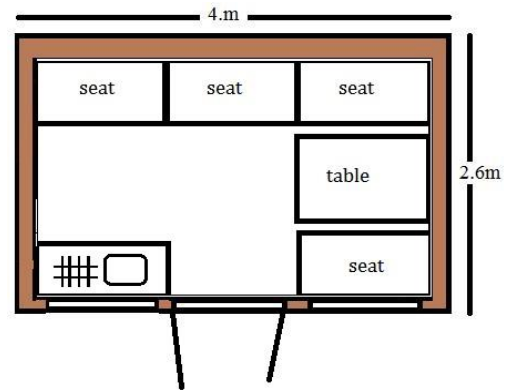

ModuLog mawr

4 berth Glamping pod

The moduLog Mawr is a moduLog made up of 3 modules plus a covered porch. There are many different designs possible using the 4 different moduLog modules.

Each moduLog Mawr pod has an internal space of approx. 3.66m x 2.2m or 8m³ which will **sleep 4 adults with ease**.

4 berth

The moduLog Ty Haf is a moduLog made up of 3 modules with doors on the front or side. There are many different designs possible using the 4 different moduLog modules.

Each moduLog Ty Haf pod has an internal space of approx. 3.66m x 2.2m or 8m³ which will **sleep 4 adults with ease**.