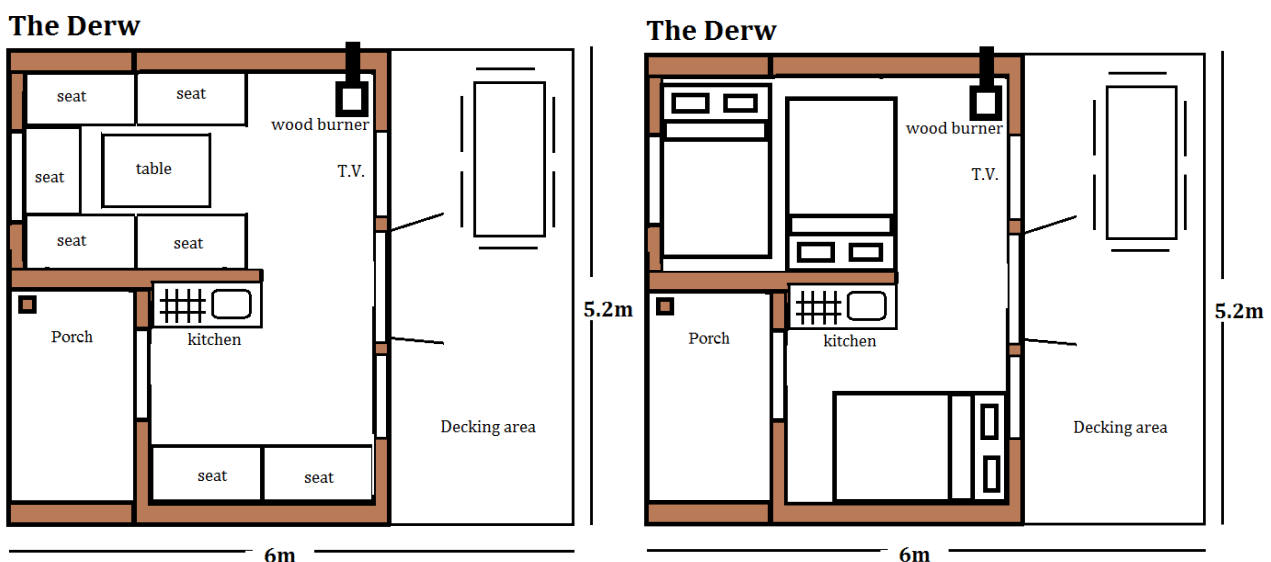

From £12,915.00 +vat (not including furniture)