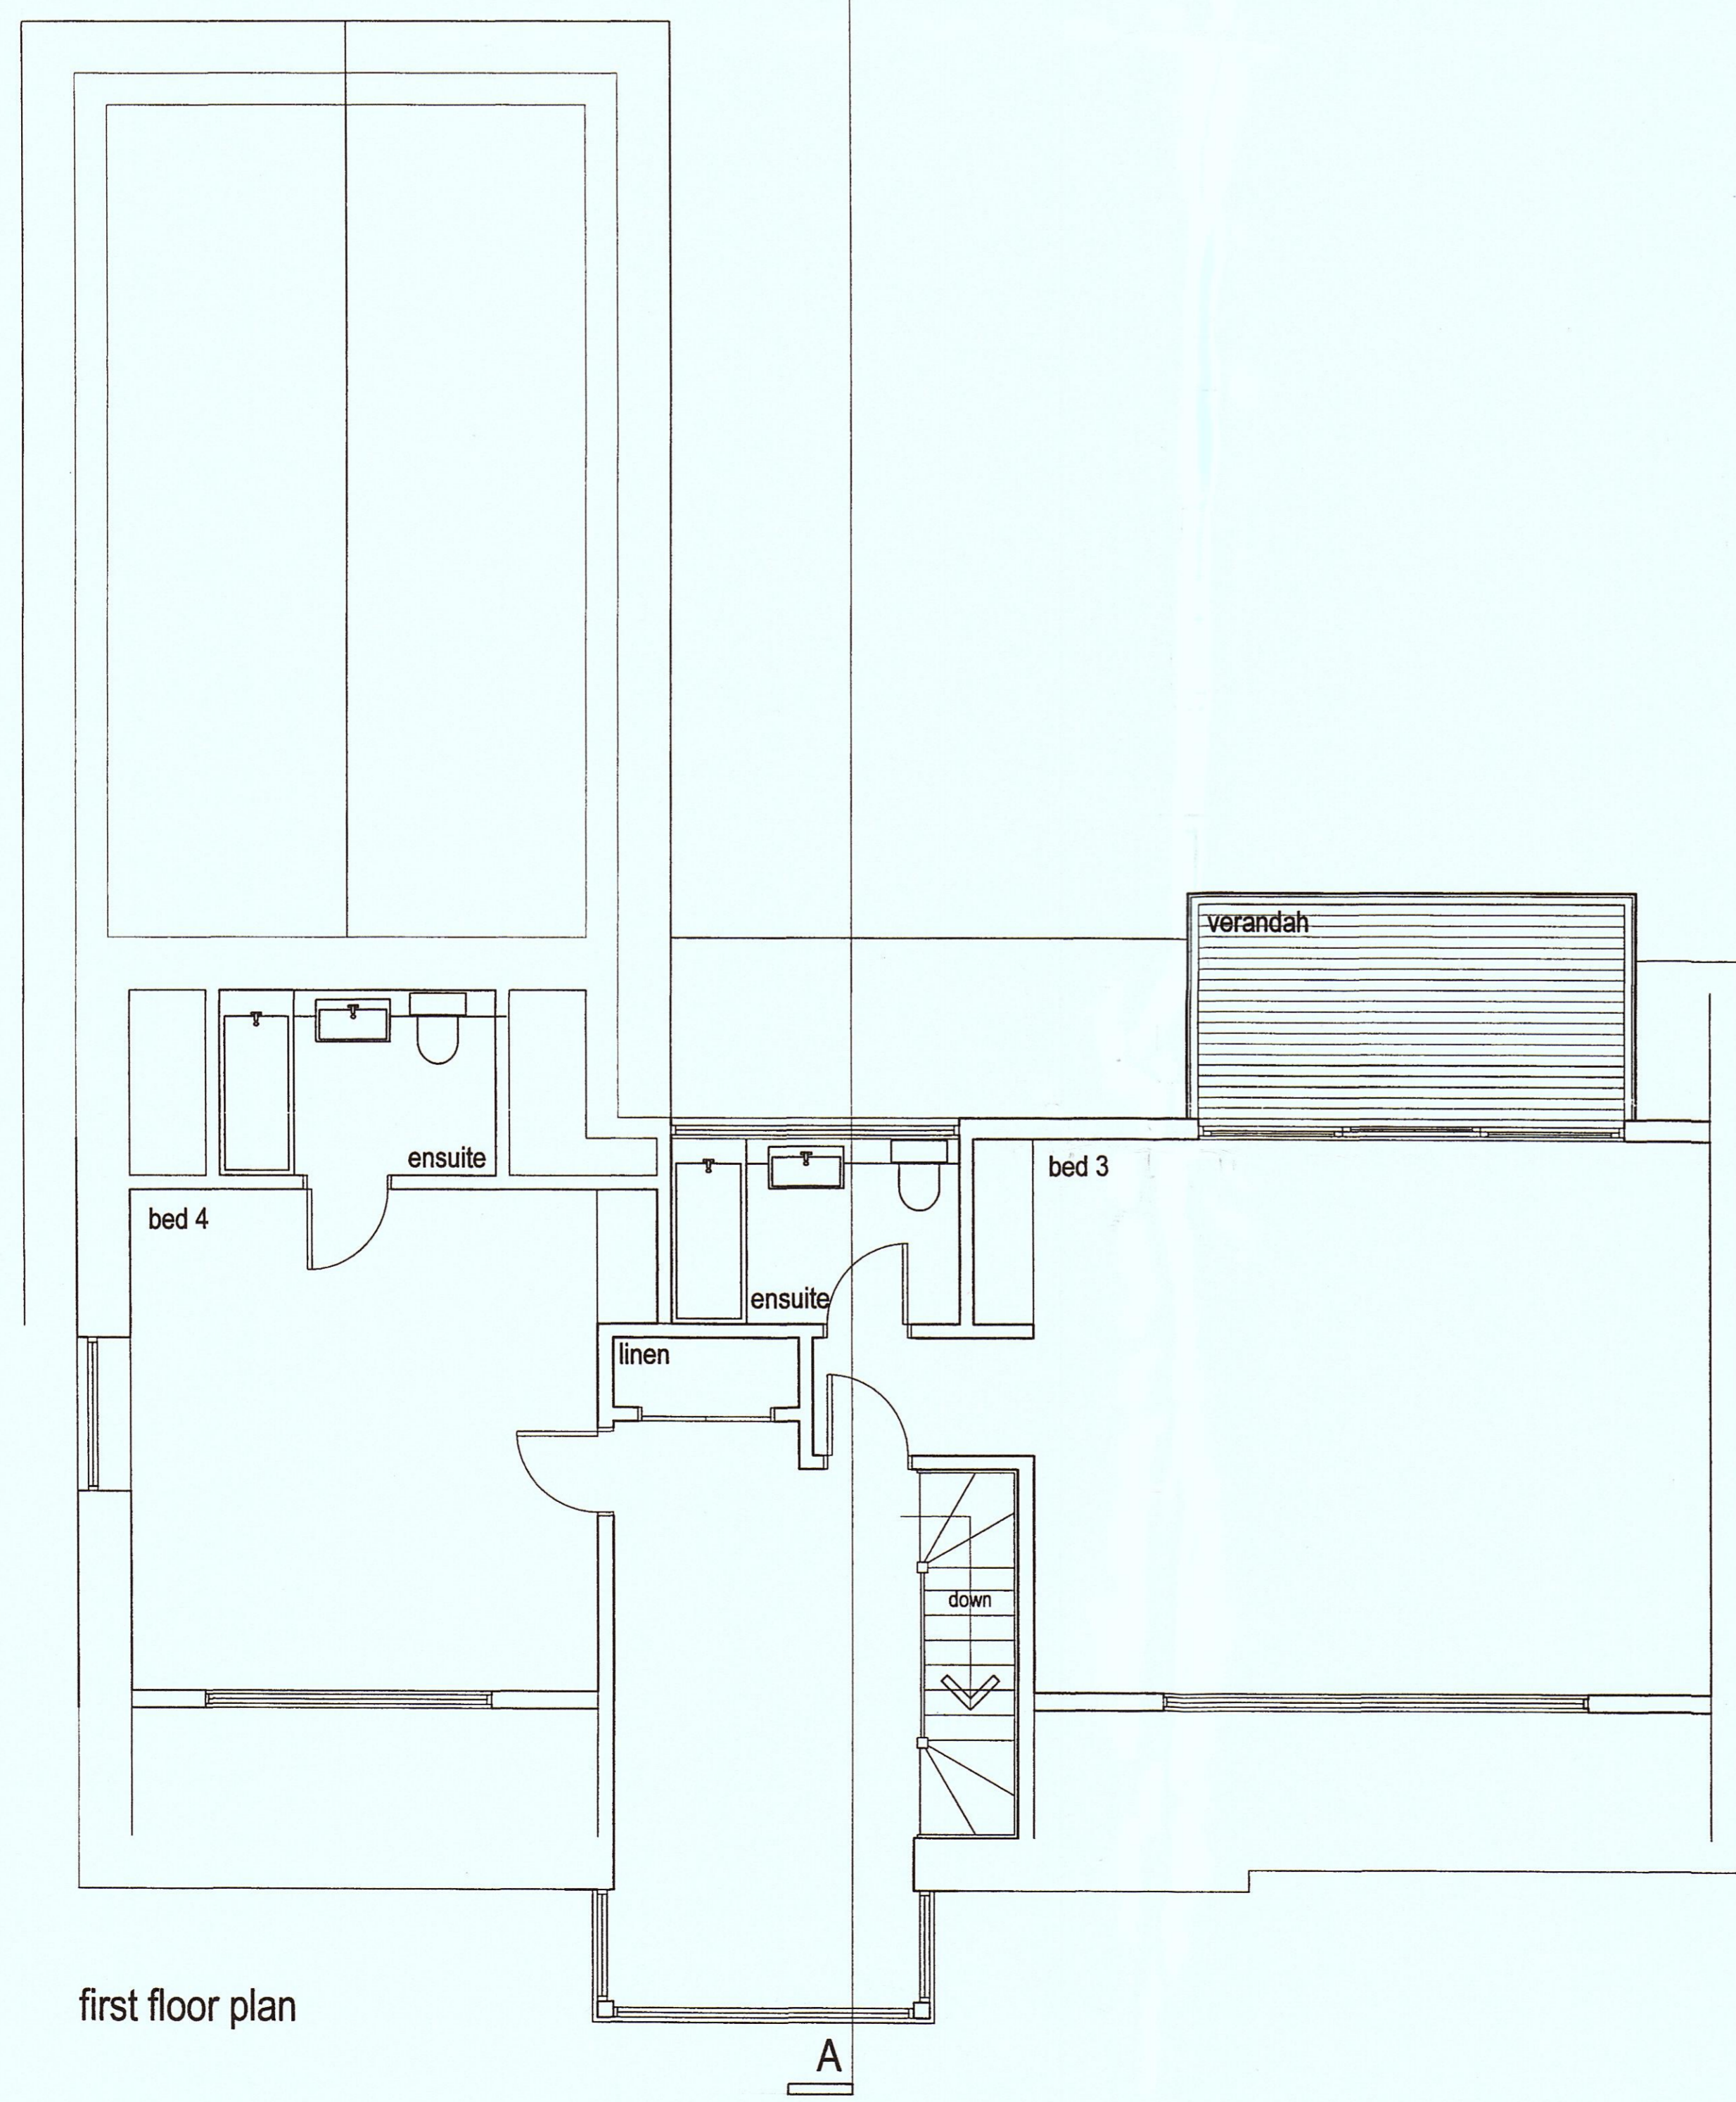

RECEIVED
25 JAN 2017
Regeneration
and Planning

ground floor plan

first floor plan

Rev	Date

Project
Proposed alterations and extension to
Penybryn
Cross Common
Dinas Powys

Drawing Title
Proposed plans

Scale	1 : 50	Drawn by	
Date	August 2016	Drawn no	
Checked		Draw no	R/DP/CC270.0