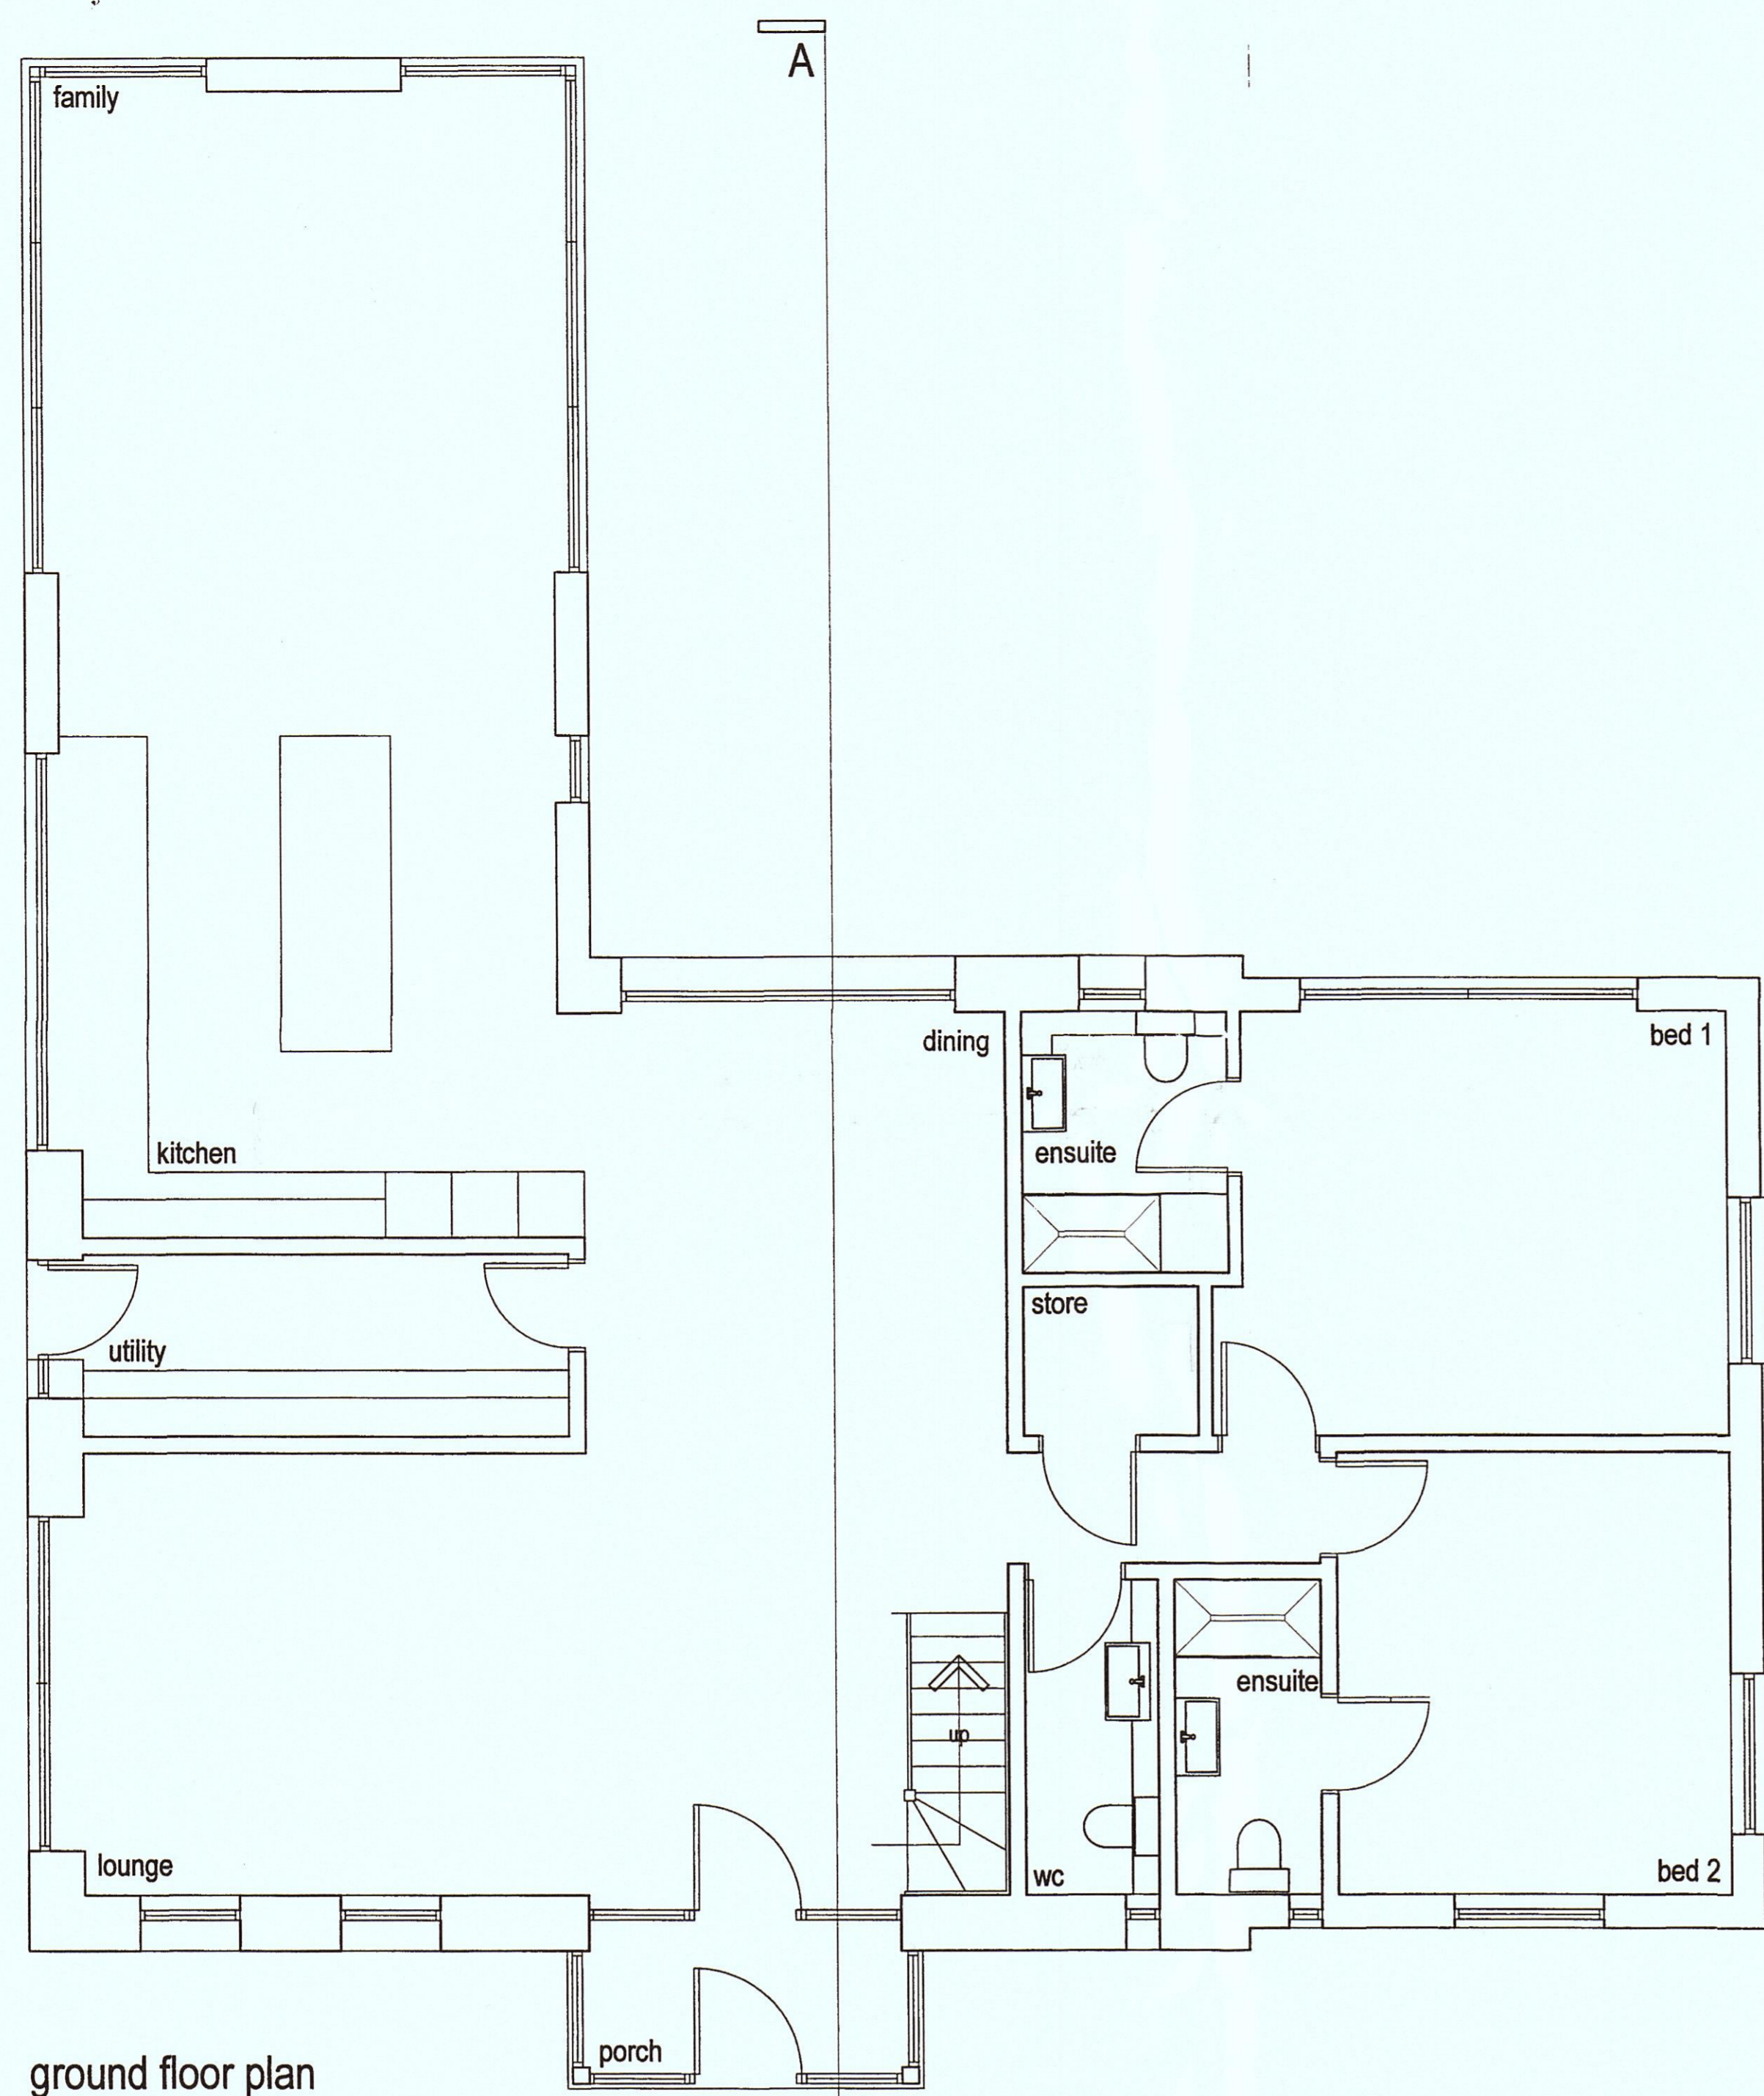

RECEIVED
25 JAN 2017
Regeneration
and Planning

ground floor plan

first floor plan

Rev	Date

Project
Proposed alterations and extension to
Penybryn
Cross Common
Dinas Powys

Drawing Title
Proposed plans

Scale	1 : 50	Drawn by	
Date	August 2016	Drawn no	
Checked		Draw no	R/DP/CC270.0