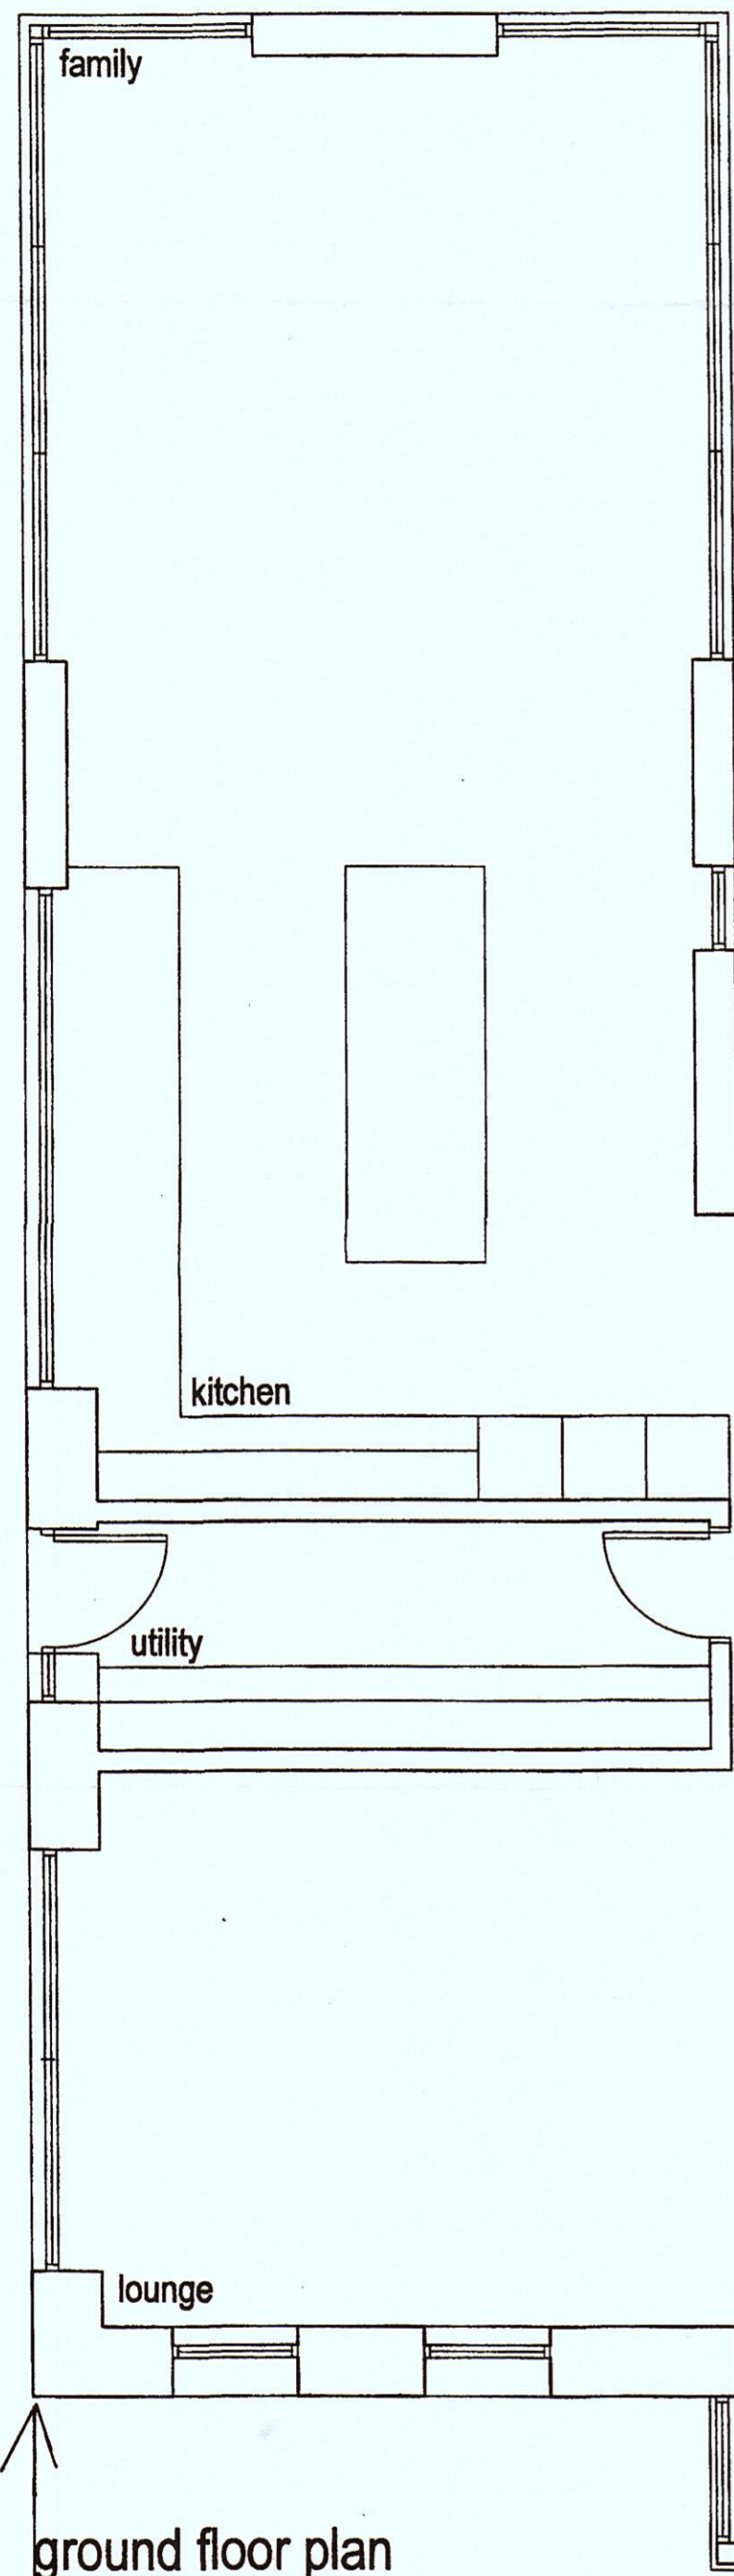

Pen y Bryn
Cross Common
Dinas Powys

Proposed placement of new build, Plan scale 1:50 with
detailed measurement to datum points at boundaries
South and West

5.4m

5.8m

10.4m

14.0m