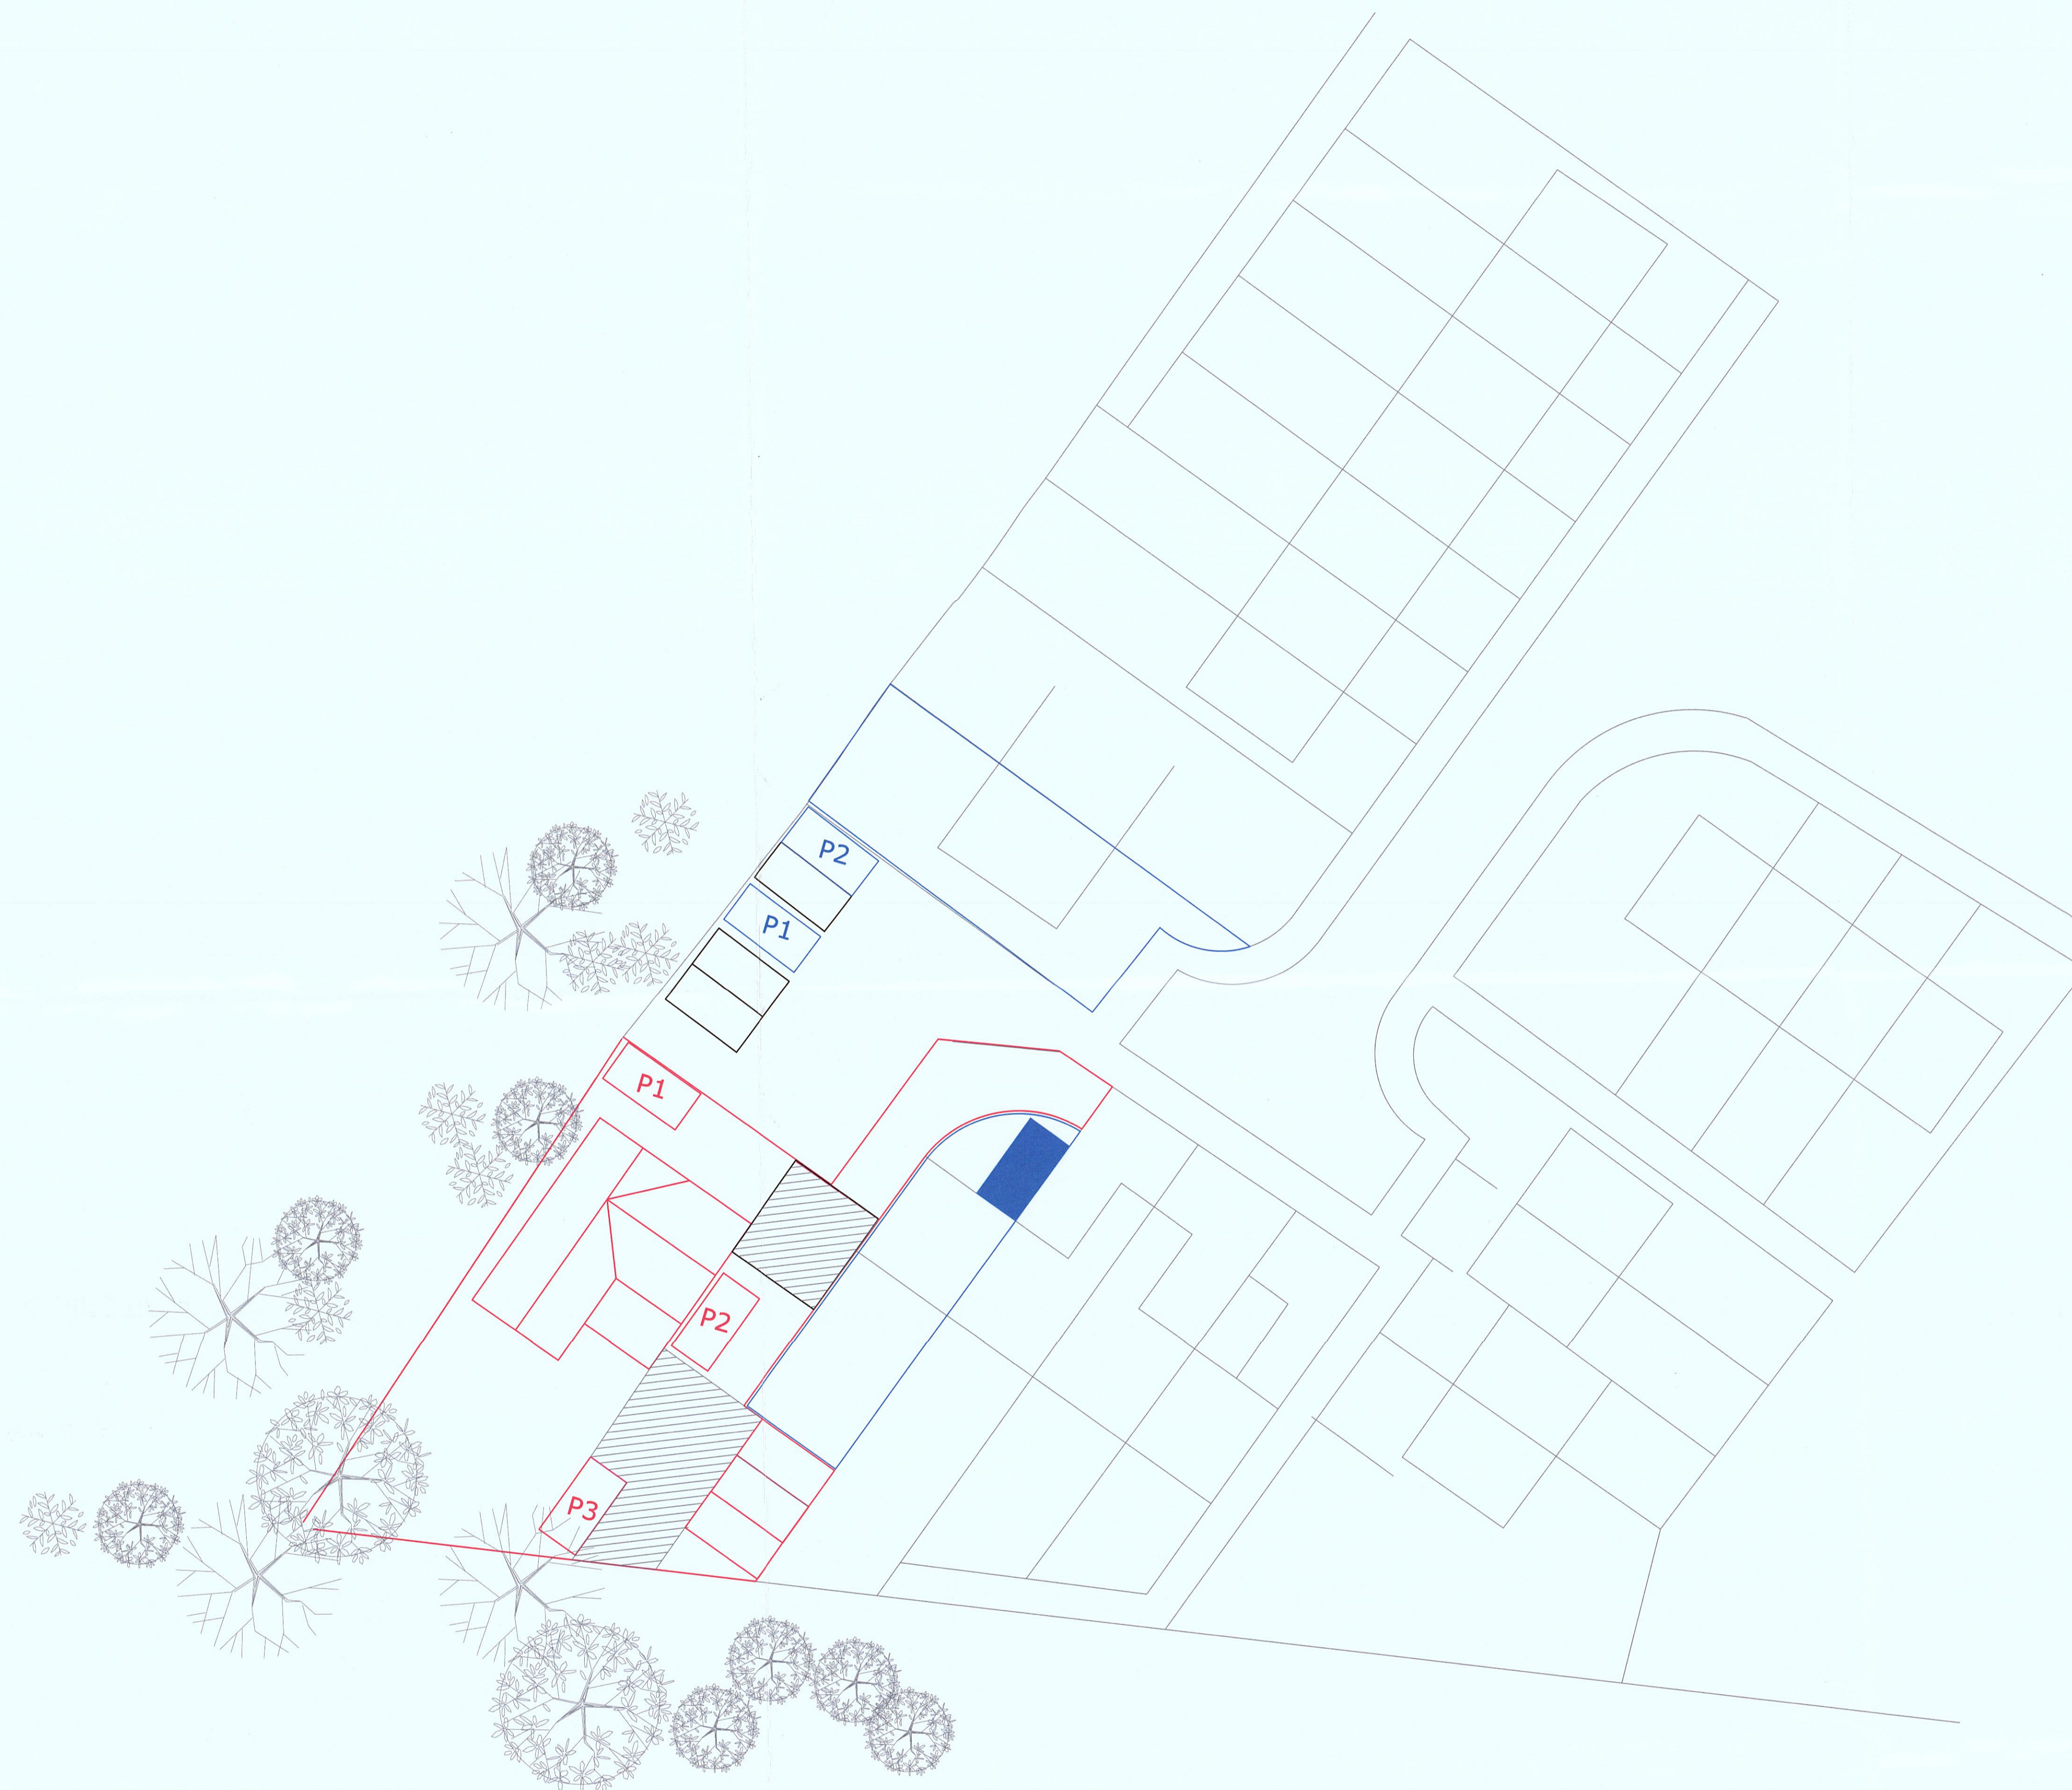

RECEIVED
13 JUN 2017
Regeneration
and Planning

Mrs Sian Colderley, 62
Heol-Y-Frenhines, Dinas Powys CF64
4UH

Site Location Plan with Development

**COLOMBO
DESIGN
STUDIO**

DATE: 12/06/2017

COLOMBO DESIGN STUDIO
5/1
GEETHANJALEE PLACE
COLOMBO 03

VALE OF GLAMORGAN
COUNCIL

AMENDED PLANS

RECEIVED Date 13/6/17

-  Garage converted to living space
-  Turning area

SCALE 1: 200