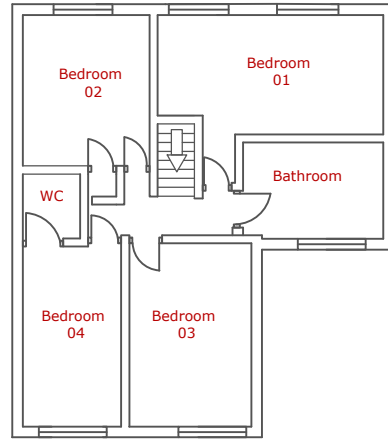

FIRST FLOOR PLAN

GROUND FLOOR PLAN

HOUSE DEVELOPMENT PROJECT
Land Adjacent to 62 Heol-Y-Frenhines,
Dinas Powys CF64 4UH
for Mrs. Sian Colderly

Development Layout

**COLOMBO
DESIGN
STUDIO**

DATE: 15/12/2016

COLOMBO DESIGN STUDIO
5/1
SEETHANJALEE PLACE
COLOMBO 03

SCALE 1: 200