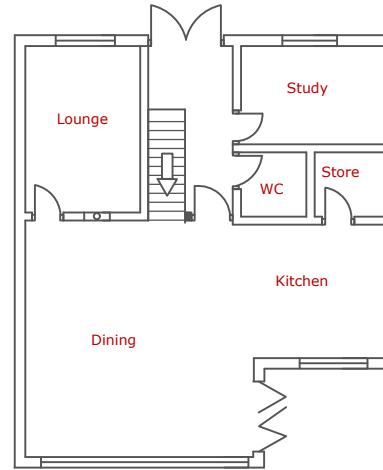

FIRST FLOOR PLAN

GROUND FLOOR PLAN

HOUSE DEVELOPMENT PROJECT
Land Adjacent to 62 Heol-Y-Frenhines,
Dinas Powys CF64 4UH
for Mrs. Sian Colderly

Development Layout

**COLOMBO
DESIGN
STUDIO**

DATE: 15/12/2016

COLOMBO DESIGN STUDIO
5/1
SEETHANJALEE PLACE
COLOMBO 03

SCALE 1: 200