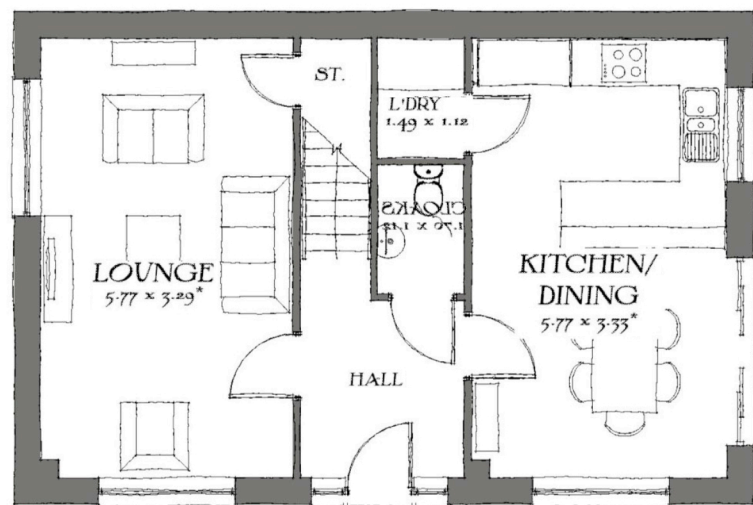

First Floor

Front Elevation

Side Elevation

Ground Floor

Rear Elevation

Side Elevation

The Amberley

Heritage Collection
Handed Unit

St Nicholas Render
1136sqft 105.57m²
DATE: February 2016
REV: A

Drawing scale 1:100 @ A3
Bedroom dimensions taken into wardrobe recess
* Maximum Dimension