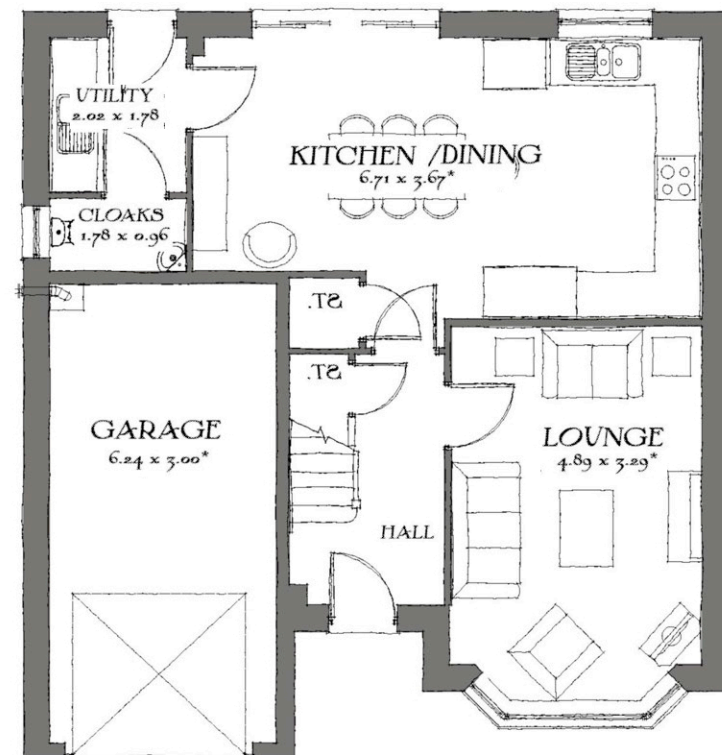

First Floor

Front Elevation

Side Elevation

Ground Floor

Rear Elevation

Side Elevation

The Oxford+
Heritage Collection
Handed Unit

St Nicholas Render/Stone
1327sqft 123.31m²
DATE: March 2016
REV:

Scale 1:100
0 1 2 3 4 5 (m)

Drawing scale 1:100 @ A3
Bedroom dimensions taken into wardrobe recess
* Maximum Dimension