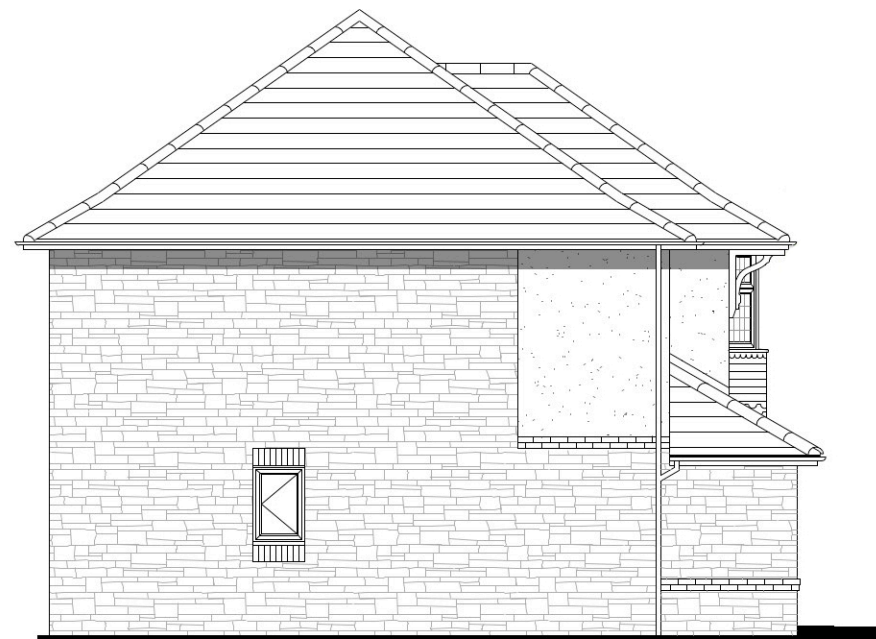

First Floor

Front Elevation

Side Elevation

Ground Floor

Rear Elevation

Side Elevation

The Oxford+
Heritage Collection
Handed Unit

St Nicholas Render/Stone
1327sqft 123.31m²
DATE: March 2016
REV: