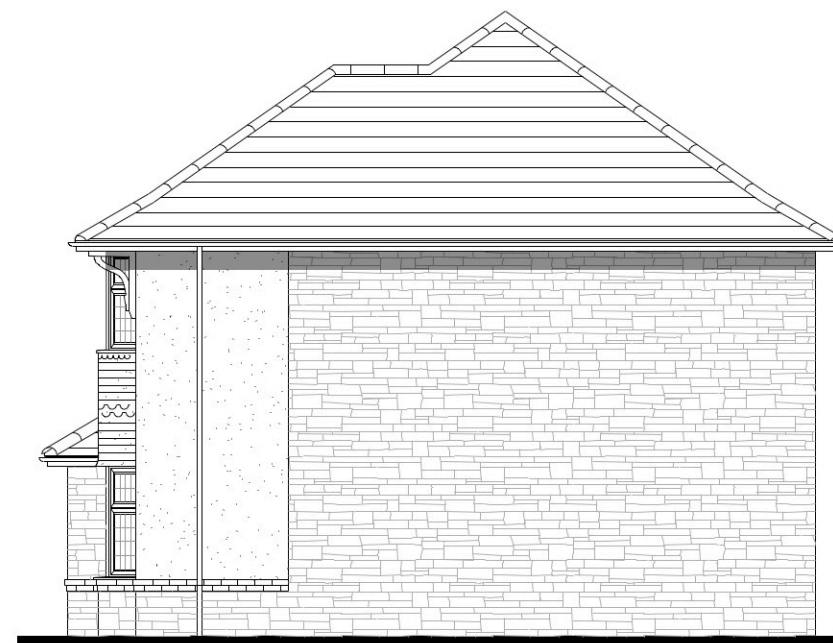

First Floor

Front Elevation

Side Elevation

Ground Floor

Rear Elevation

Side Elevation

The Oxford+
Heritage Collection
Handed Unit

St Nicholas Render/Stone
1327sqft 123.31m²
DATE: March 2016
REV: