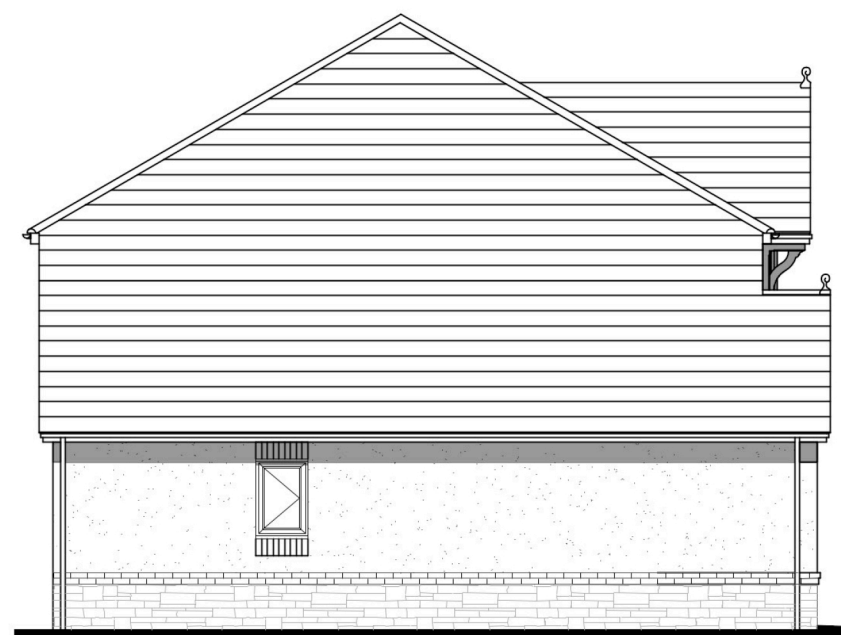

Front Elevation

Side Elevation

Rear Elevation

Side Elevation

# The Worcester

Heritage Collection  
Handed Unit

St Nicholas Render  
1247sqft 115.86m<sup>2</sup>  
DATE: March 2016  
REV:

Drawing scale 1:100 @ A3  
Bedroom dimensions taken into wardrobe recess  
\* Maximum Dimension