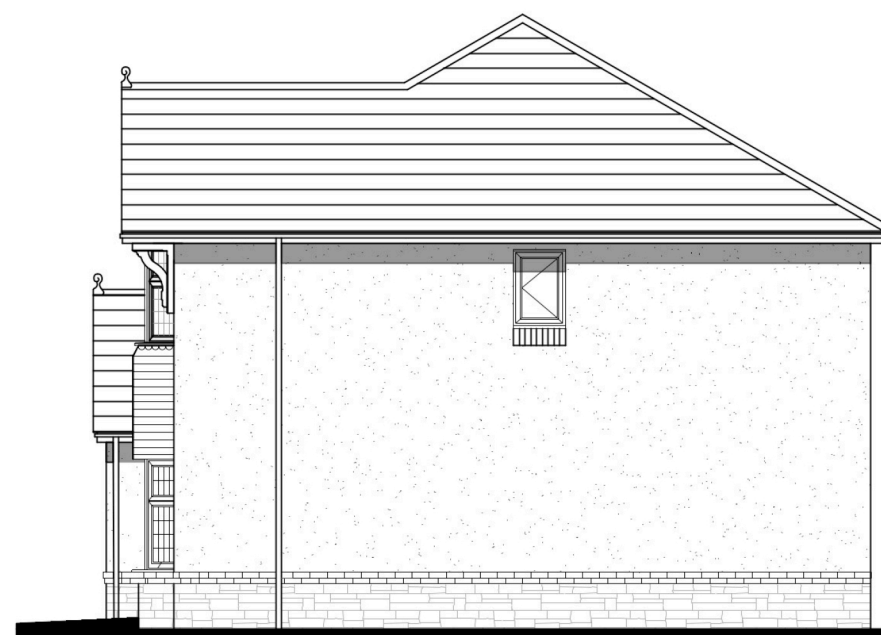

Front Elevation

Side Elevation

Rear Elevation

Side Elevation

# The Worcester

Heritage Collection  
Handed Unit

St Nicholas Render  
1247sqft 115.86m<sup>2</sup>  
DATE: March 2016  
REV:

Drawing scale 1:100 @ A3  
Bedroom dimensions taken into wardrobe recess  
\* Maximum Dimension