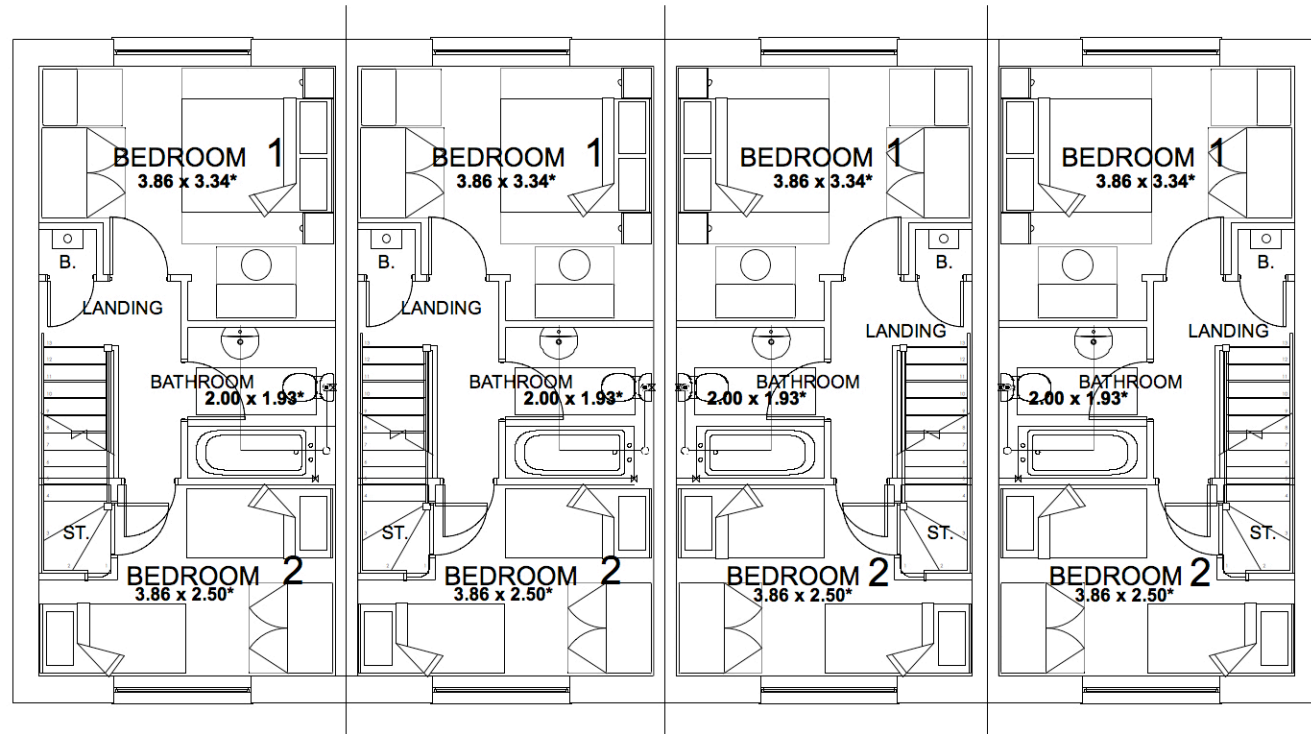

Front Elevation

Side Elevation

Rear Elevation

Side Elevation

The Avon
Heritage Collection

St Nicholas Stone/Render
680sqft 63.17m²
DATE: September 2016
REV: B

Drawing scale 1:100 @ A3
Bedroom dimensions taken into wardrobe recess
* Maximum Dimension

First Floor

Ground Floor

The Avon

Heritage Collection

St Nicholas Stone/Render
 680sqft 63.17m²
 DATE: September 2016
 REV: B

Drawing scale 1:100 @ A3
 Bedroom dimensions taken into wardrobe recess
 * Maximum Dimension