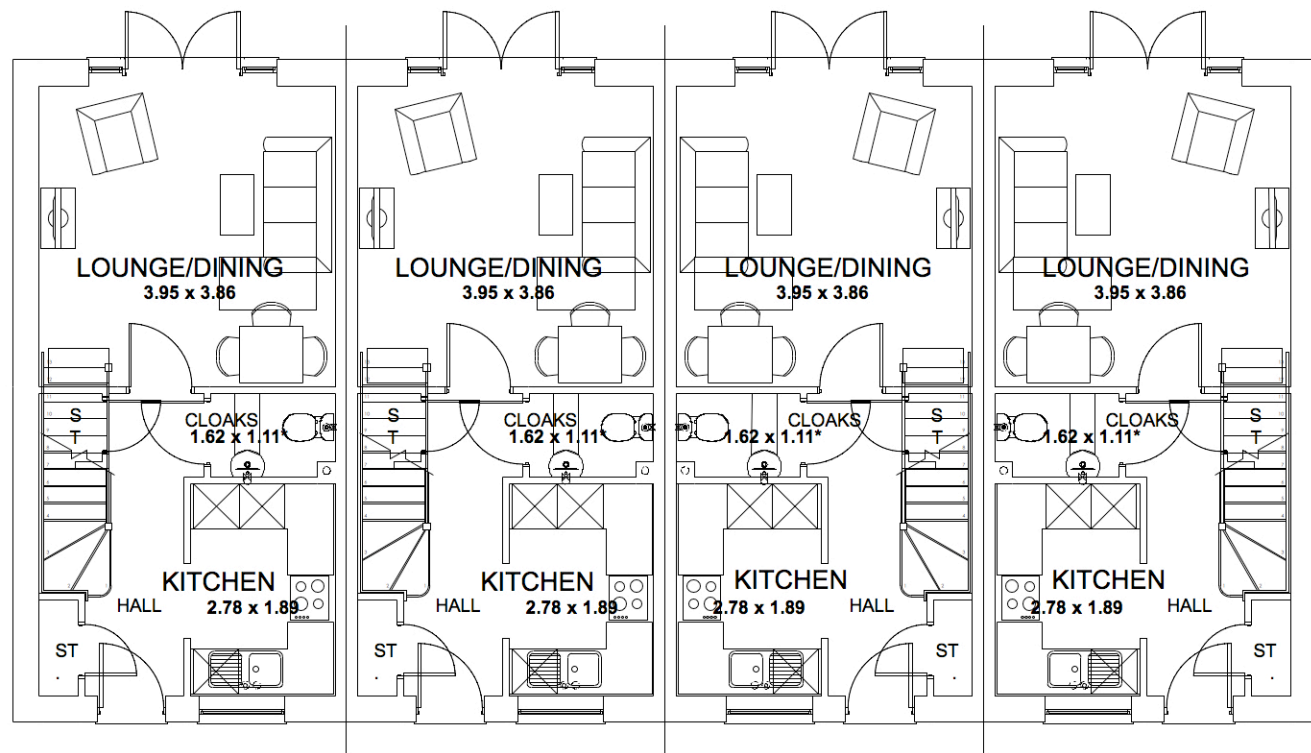

Front Elevation

Side Elevation

Rear Elevation

Side Elevation

The Avon
Heritage Collection

St Nicholas Stone/Render
680sqft 63.17m²
DATE: September 2016
REV: B

Drawing scale 1:100 @ A3
Bedroom dimensions taken into wardrobe recess
* Maximum Dimension

First Floor

Ground Floor

The Avon

Heritage Collection

St Nicholas Stone/Render
 680sqft 63.17m²
 DATE: September 2016
 REV: B

Drawing scale 1:100 @ A3
 Bedroom dimensions taken into wardrobe recess
 * Maximum Dimension