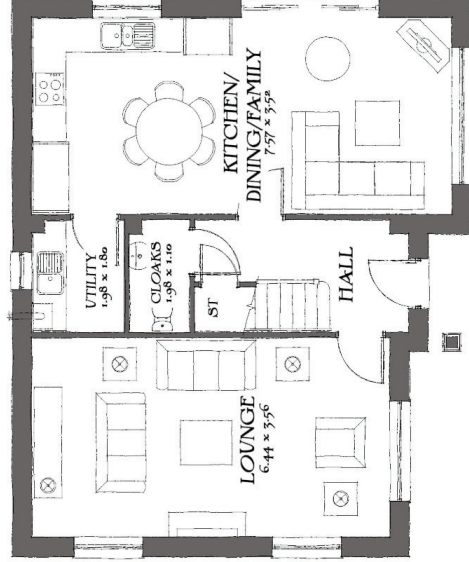

First Floor

Ground Floor

The Shaftesbury

(Chr.)

Heritage Collection

St Nicholas Render/Stone
 1410sqft 130.95m²
 DATE: March 2016
 REV:

Drawing scale 1:100 @ A3
 Bedroom dimensions taken into wardrobe recess
 * Maximum Dimension