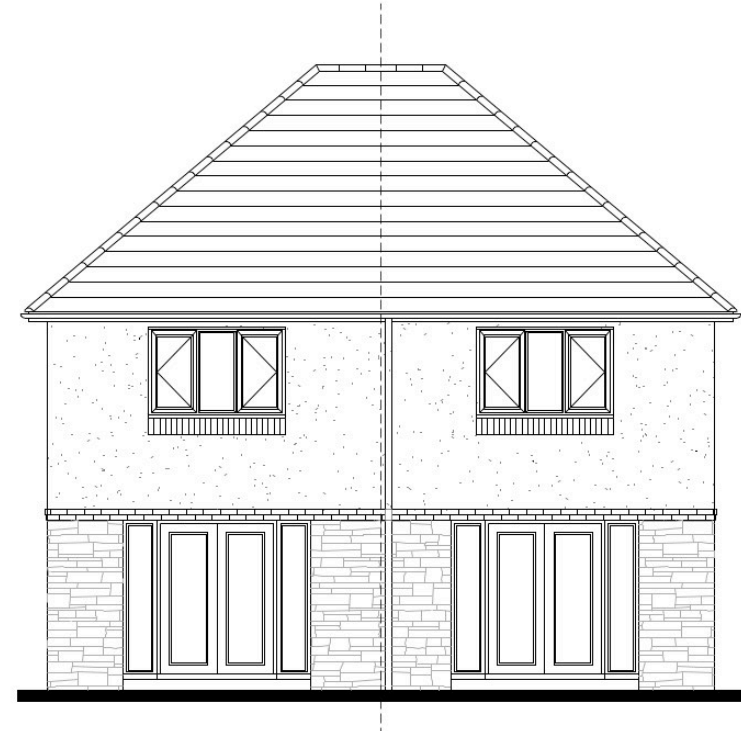

First Floor

Front Elevation

Side Elevation

Ground Floor

Rear Elevation

Side Elevation

The Avon
Heritage Collection

St Nicholas Stone/Render
680sqft 63.17m²
DATE: February 2016
REV: A