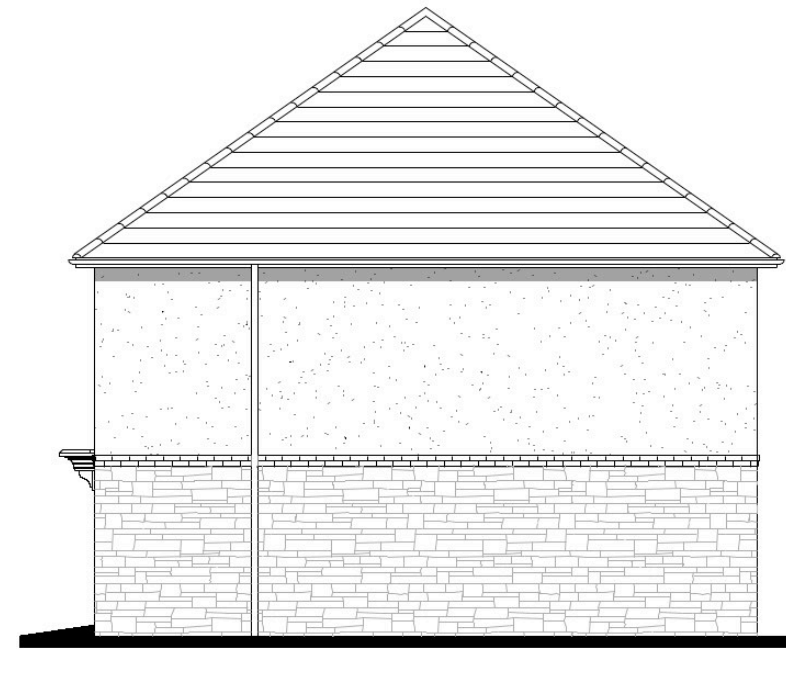

First Floor

Front Elevation

Side Elevation

Ground Floor

Rear Elevation

Side Elevation

The Avon
Heritage Collection

St Nicholas Stone/Render
680sqft 63.17m²
DATE: February 2016
REV: A