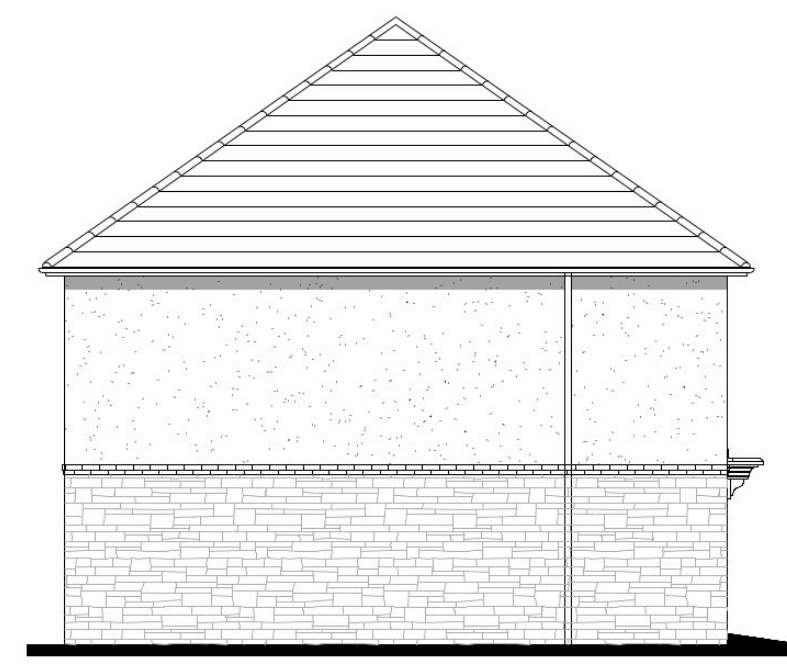

First Floor

Front Elevation

Side Elevation

Ground Floor

Rear Elevation

Side Elevation

The Avon
Heritage Collection

St Nicholas Stone/Render
680sqft 63.17m²
DATE: February 2016
REV: A