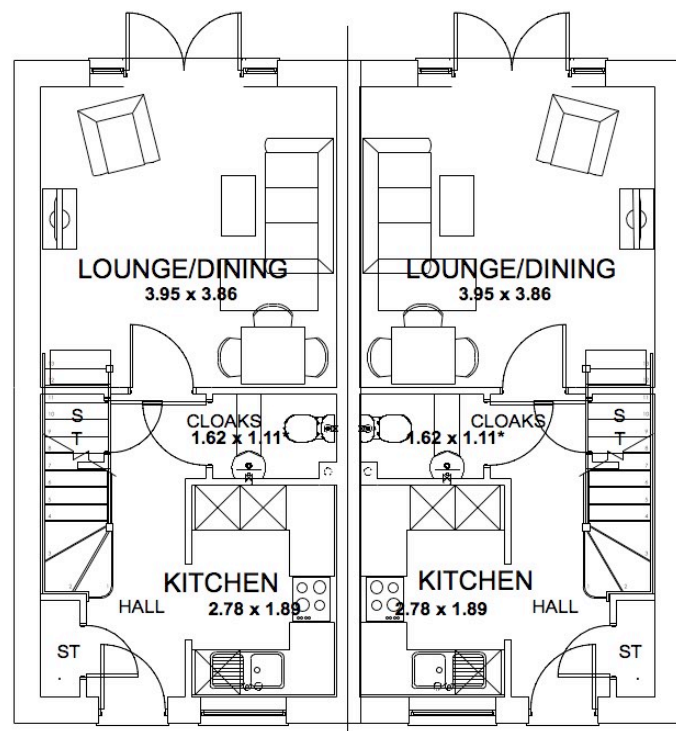

First Floor

Front Elevation

Side Elevation

Ground Floor

Rear Elevation

Side Elevation

The Avon
Heritage Collection

St Nicholas Stone/Render
680sqft 63.17m²
DATE: February 2016
REV: A

Drawing scale 1:100 @ A3
Bedroom dimensions taken into wardrobe recess
* Maximum Dimension