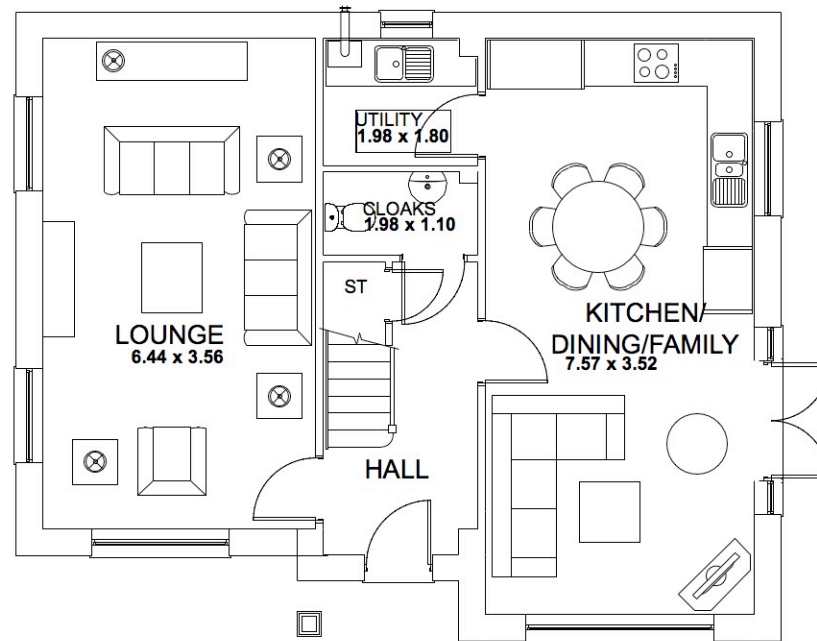

Front Elevation

Side Elevation

Rear Elevation

Side Elevation

The Shaftesbury

(Cnr.)
Heritage Collection

St Nicholas Render/Stone

1409sqft 130.95m²

DATE: October 2015

REV:

WF_SHAF_DM.1.0

Drawing scale 1:100 @ A3

First Floor

Ground Floor

The Shaftesbury

(Cnr.)
Heritage Collection

St Nicholas Render/Stone
1409sqft 130.95m²
DATE: October 2015
REV:

WF_SHAF_DM.1.0

Drawing scale 1:100 @ A3