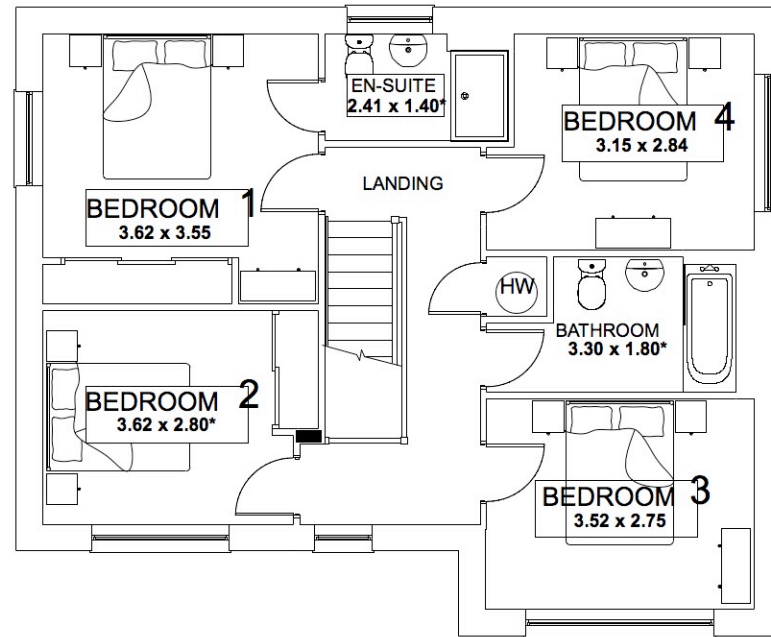

Front Elevation

Side Elevation

Rear Elevation

Side Elevation

The Shaftesbury

(Cnr.)
Heritage Collection

St Nicholas Render/Stone

1409sqft 130.95m²

DATE: October 2015

REV:

WF_SHAF_DM.1.0

Drawing scale 1:100 @ A3

First Floor

Ground Floor

The Shaftesbury

(Cnr.)
Heritage Collection

St Nicholas Render/Stone
1409sqft 130.95m²
DATE: October 2015
REV:

WF_SHAF_DM.1.0

Drawing scale 1:100 @ A3