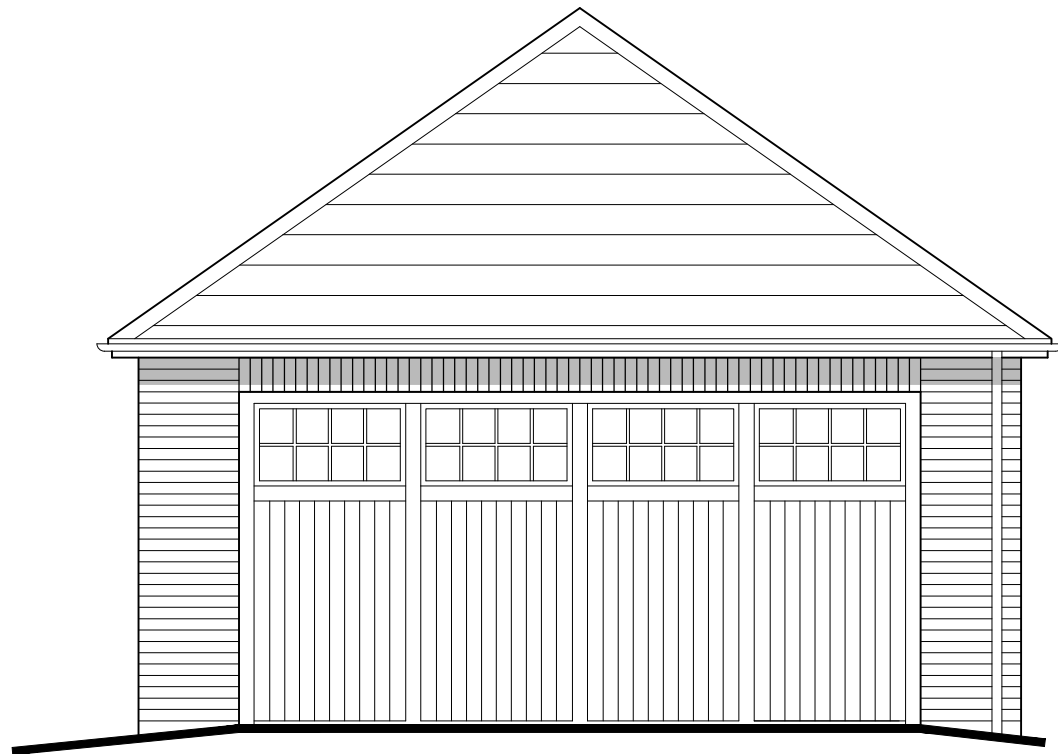

Front Elevation

Side Elevation

Plan

Single Garage Type 1 +

The New Heritage
Collection

2014 Release
REV: -

* Maximum Dimension

Front Elevation

Side Elevation

Plan

Double Garage Type 12+

The New Heritage
Collection

2014 Release
REV: -

* Maximum Dimension

Front Elevation

Side Elevation

Plan

Double Garage Type 13 +

The New Heritage
Collection

2014 Release
REV: -

* Maximum Dimension