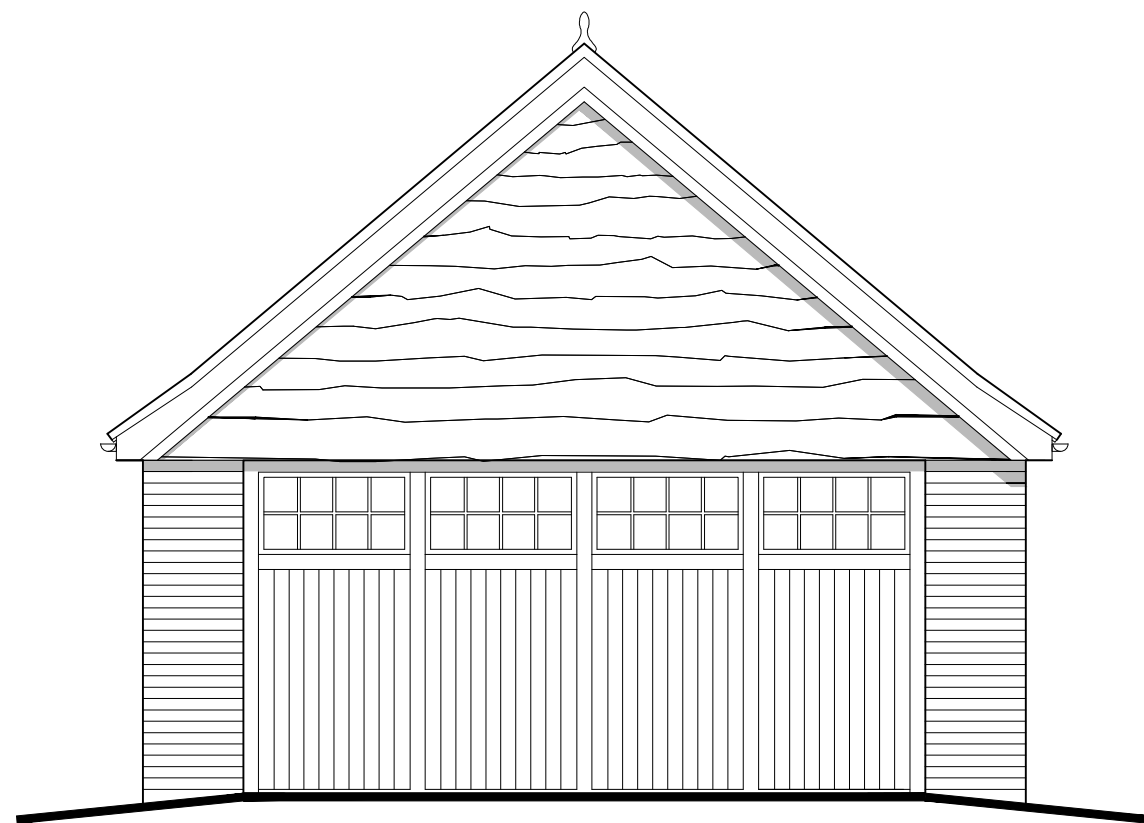

Front Elevation

Side Elevation

Plan

Single Garage Type 1 +

The New Heritage
Collection

2014 Release
REV: -

* Maximum Dimension

Front Elevation

Side Elevation

Plan

Double Garage Type 12+

The New Heritage
Collection

2014 Release
REV: -

* Maximum Dimension

Front Elevation

Side Elevation

Plan

Double Garage Type 13 +

The New Heritage
Collection

2014 Release
REV: -

* Maximum Dimension