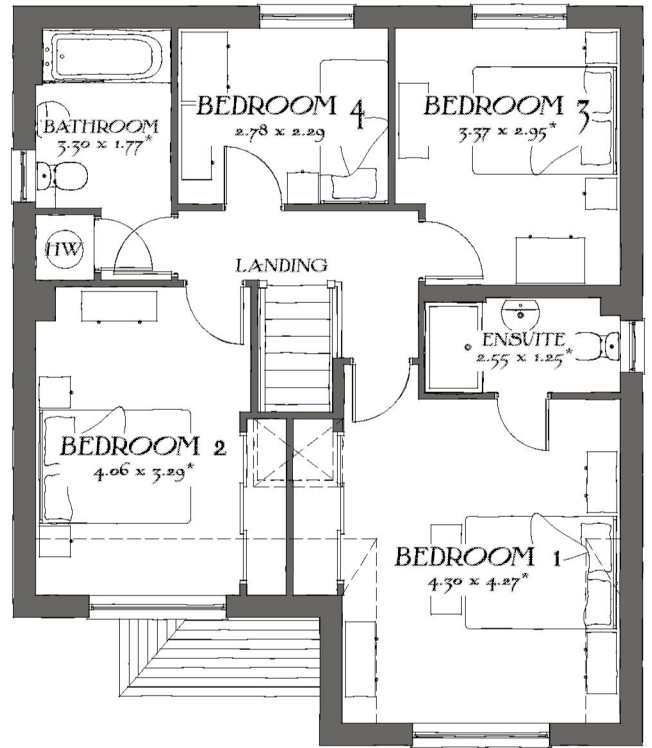

THE VALE OF GLAMORGAN COUNCIL
SUPERSEDED

First Floor

Front Elevation

Side Elevation

Ground Floor

Rear Elevation

Side Elevation

The Cambridge
The New Heritage
Collection
"2013 Edition"

E Series Brick
E4H138-3 1382sqft 128.41m²
DATE: January 2014
REV:

Drawing scale 1:100 @ A3
Bedroom dimensions taken into wardrobe recess
* Maximum Dimension