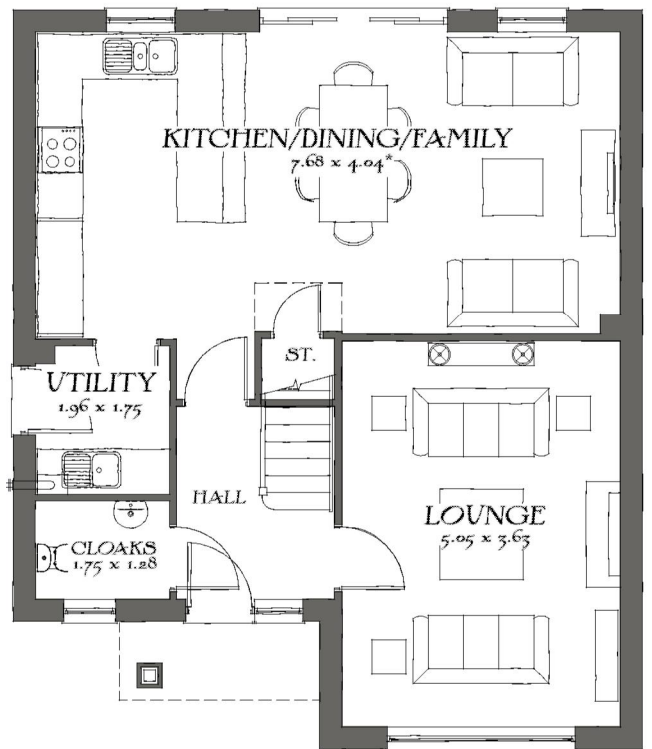

THE VALE OF GLAMORGAN COUNCIL
SUPERSEDED

First Floor

Front Elevation

Side Elevation

Ground Floor

Rear Elevation

Side Elevation

The Cambridge
The New Heritage
Collection
"2013 Edition"

E Series Brick
E4H138-3 1382sqft 128.41m²
DATE: January 2014
REV:

Drawing scale 1:100 @ A3
Bedroom dimensions taken into wardrobe recess
* Maximum Dimension